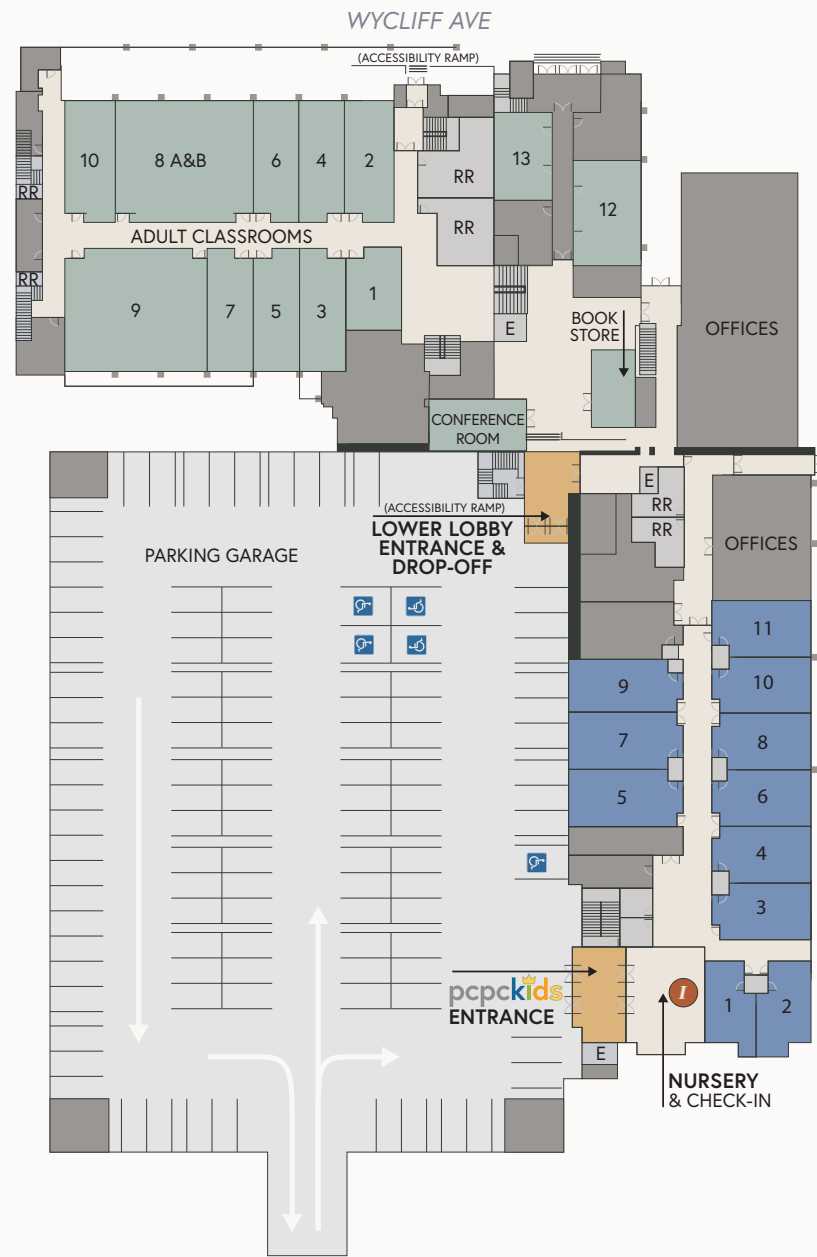

LEVEL TWO

OAK LAWN WEST

PARK CITIES PRESBYTERIAN CHURCH

CAMPUS MAP

LOWER LEVEL

-  Elevator
-  Stairs
-  Rest Room
-  0-2 Nursery
-  Adult
-  Information

LEVEL ONE

-  Elevator
-  Stairs
-  Rest Room
-  6th-8th Youth
-  3-K Preschool
-  Information