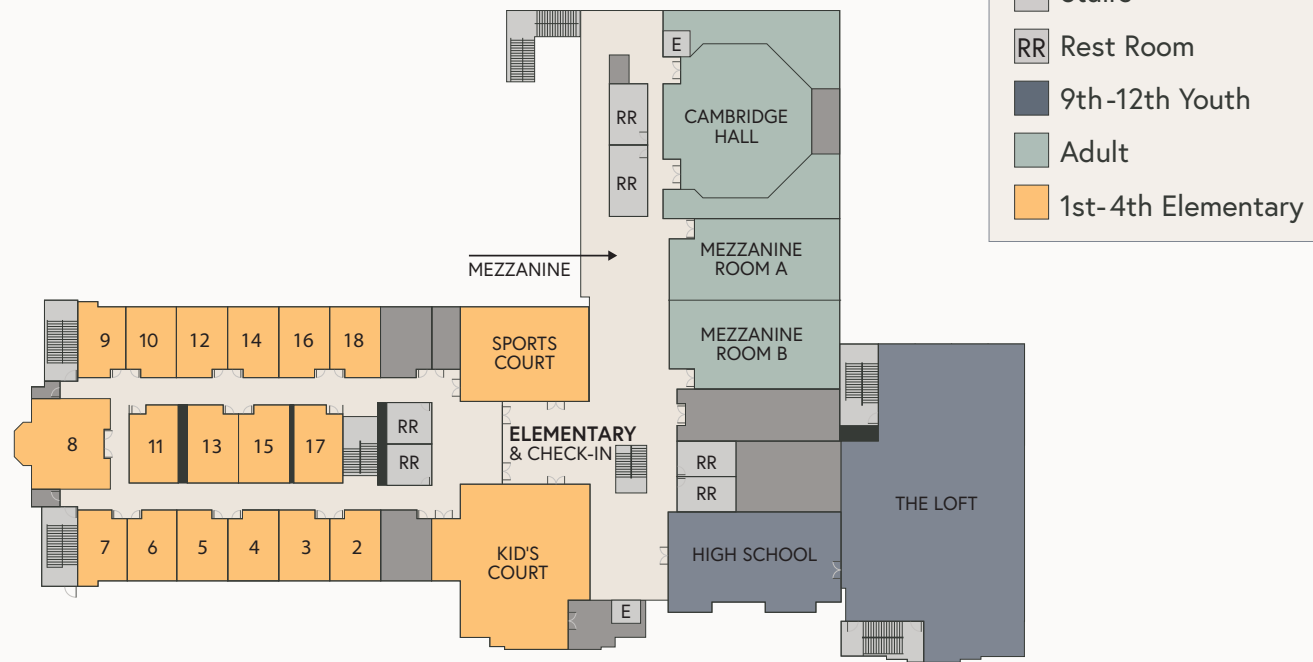

LEVEL TWO

OAK LAWN WEST

PARK CITIES PRESBYTERIAN CHURCH

CAMPUS MAP

LOWER LEVEL

-  Elevator
-  Stairs
-  Rest Room
-  0-2 Nursery
-  Adult
-  Information

LEVEL ONE

-  Elevator
-  Stairs
-  Rest Room
-  6th-8th Youth
-  3-K Preschool
-  Information