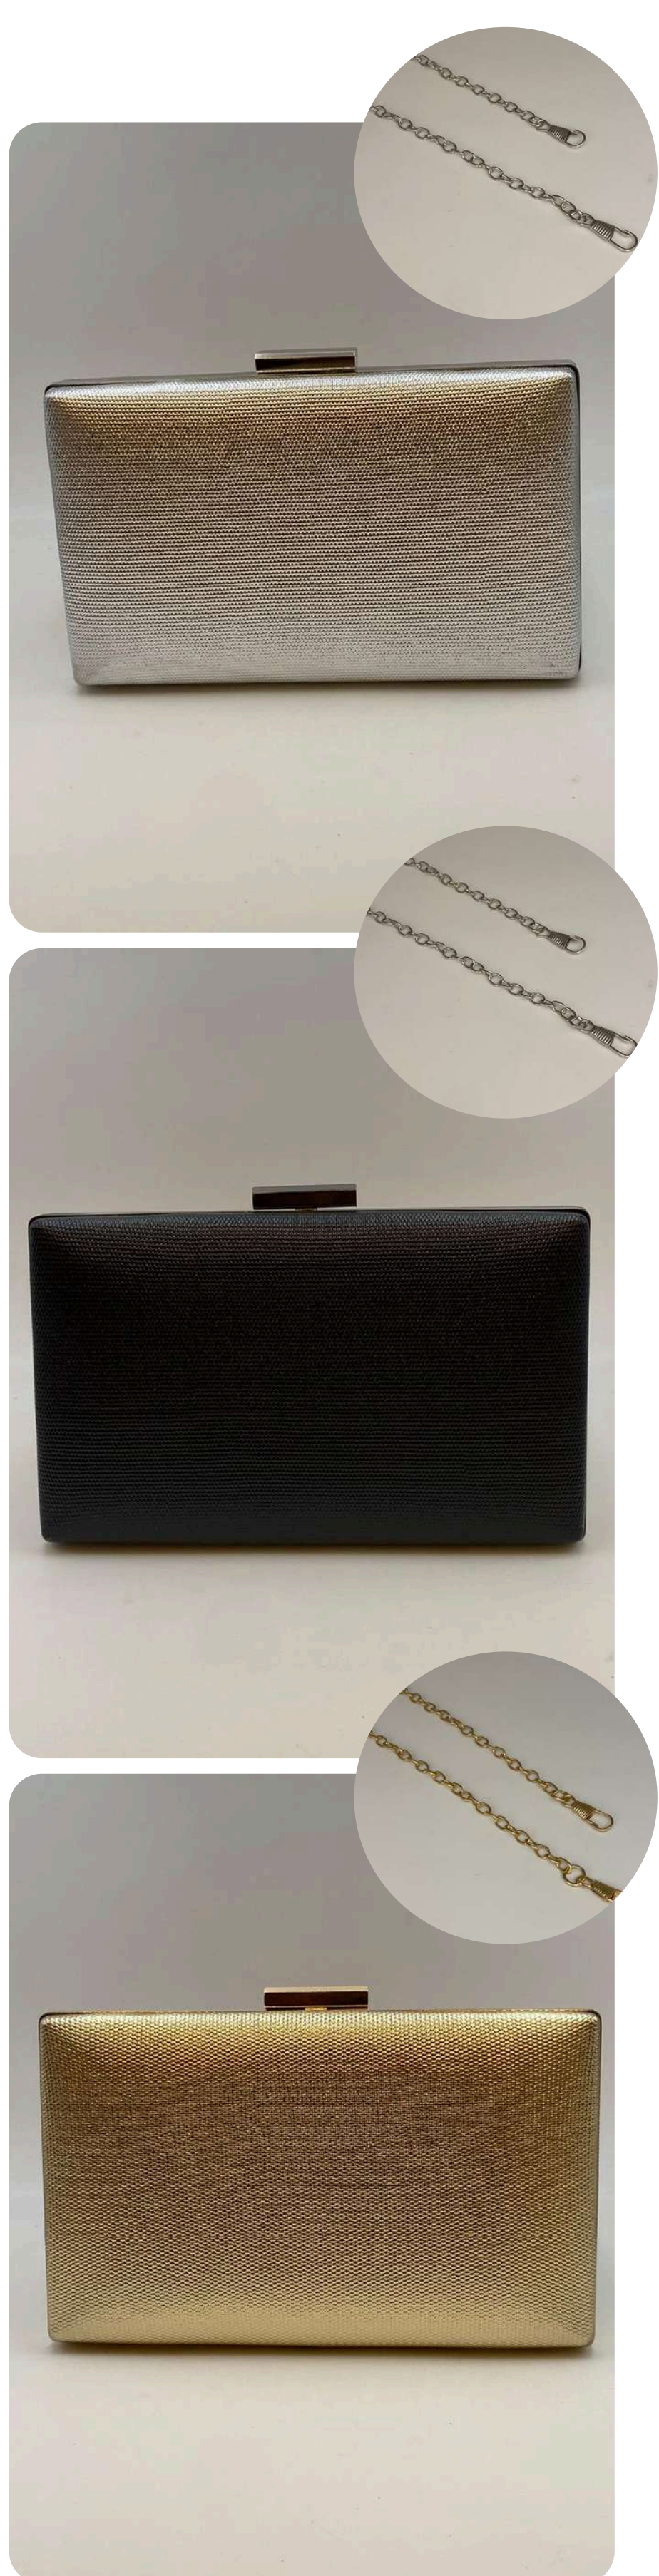

Clutch
Collection

R\$240,99

Todas as cluths possuem alça lateral

R\$210,99

Todas as cluths possuem alça lateral

Todas as cluths possuem alça lateral

R\$210,99

R\$110,99

Todas as cluths possuem alça lateral

Todas as cluths possuem alça lateral

R\$110,99

Todas as cluths possuem alça lateral

R\$110,99

Todas as cluths possuem alça lateral

R\$110,99

Todas as cluths possuem alça lateral

R\$110,99

R\$110,99

Todas as cluths possuem alça lateral

Todas as cluths possuem alça lateral

R\$110,99

Todas as cluths possuem alça lateral

R\$110,99

R\$110,99