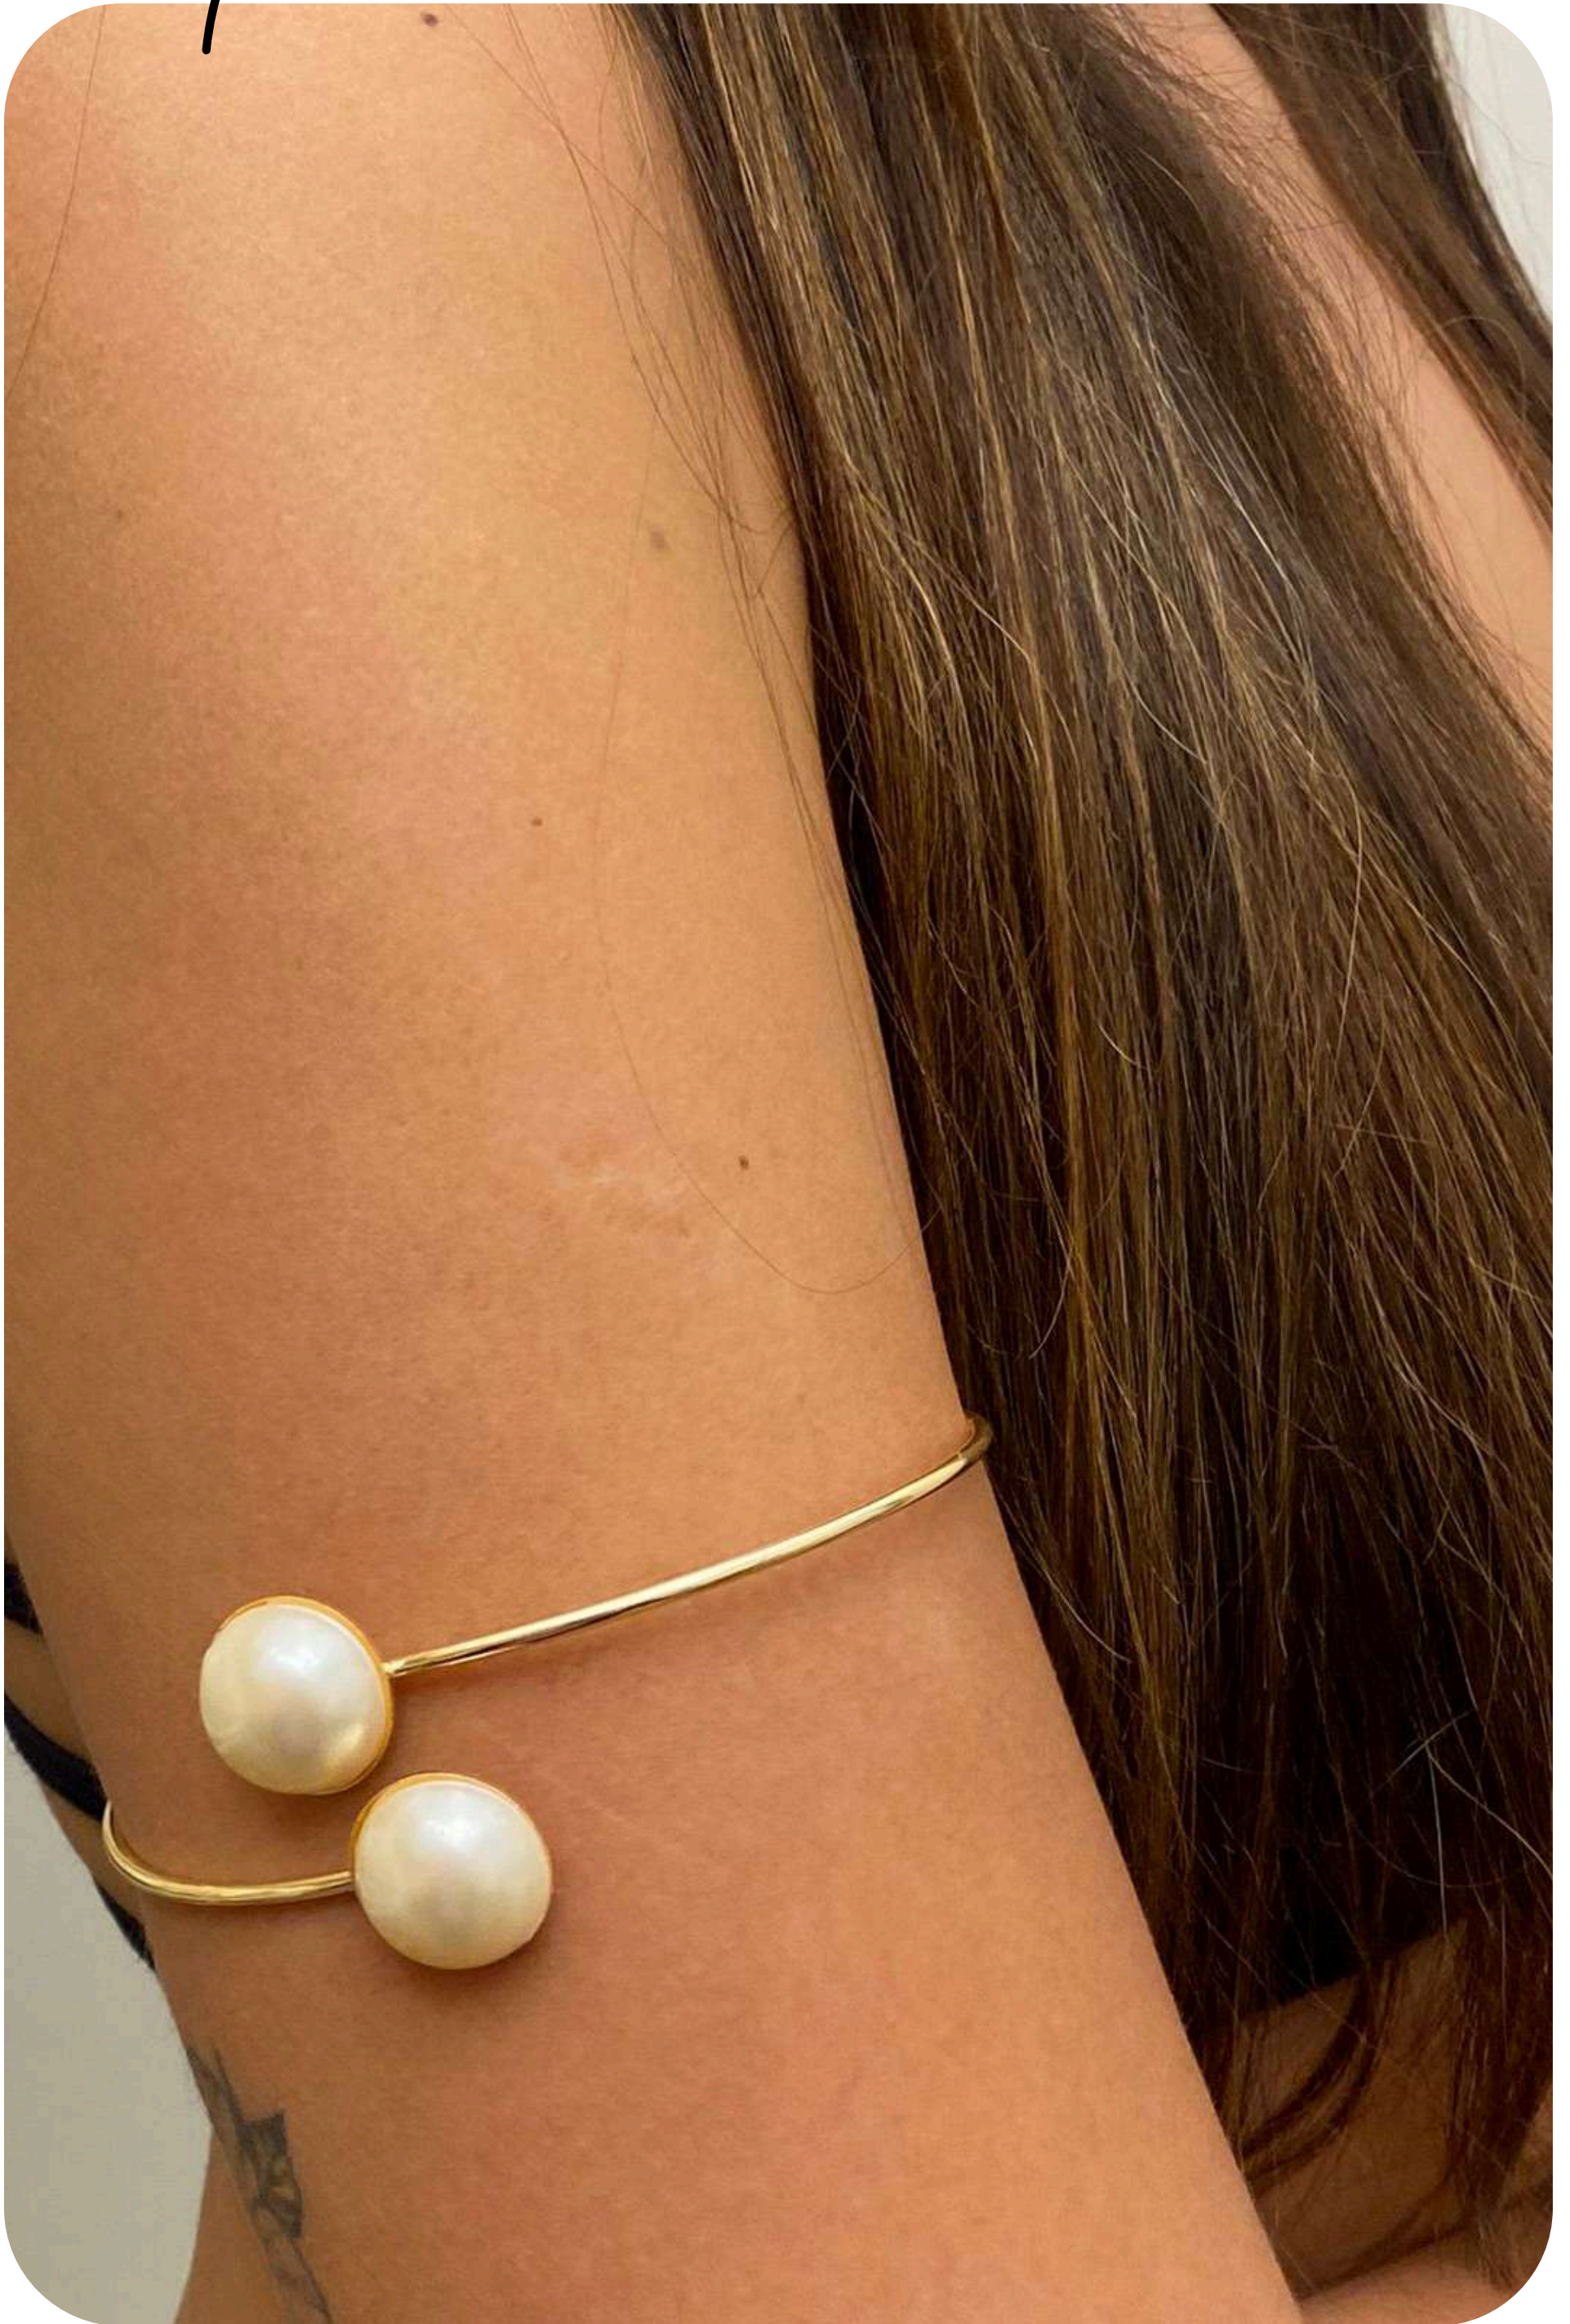

R\$19,99

R\$19,99

R\$19,99

R\$19,99

R\$19,99

R\$19,99

R\$19,99

R\$19,99

Antebraço
19,99

Bracelete
29,99

A close-up photograph of a woman's hand and forearm. She is wearing two gold-colored hand bracelets. Each bracelet consists of a thin wire that forms a loop with a small, polished spherical charm attached. The woman has long, wavy brown hair and is wearing a white top. The background is dark and out of focus.