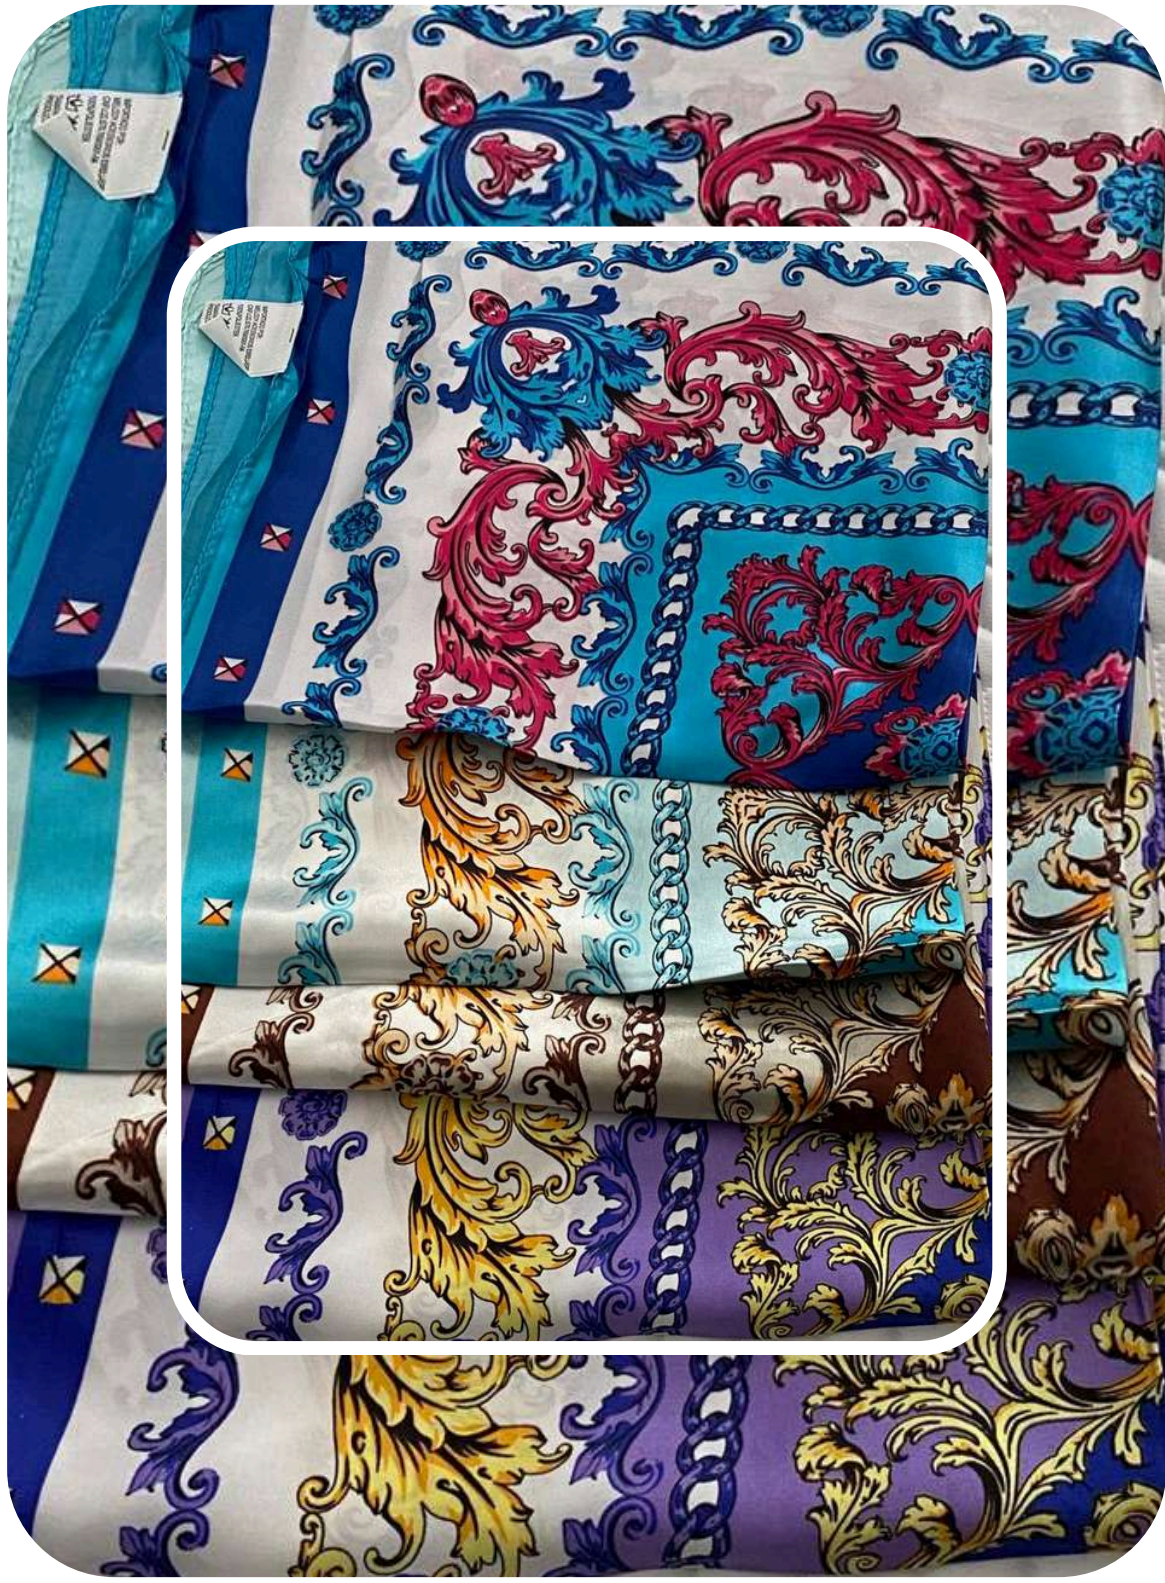

LENÇOS

Seda

Head Bands

R\$29,99

Head Bands
R\$39,99

R\$19,99

60

60