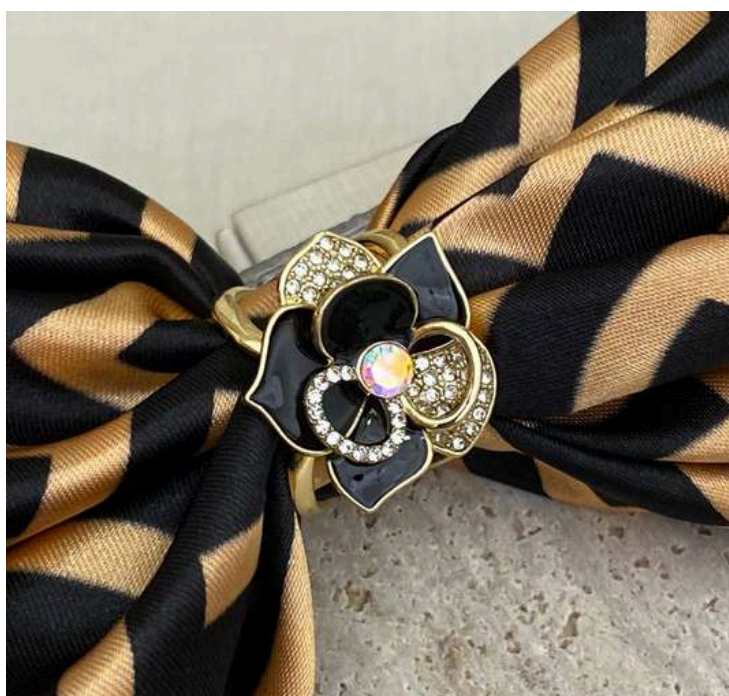

Anel de lenço
R$10,99