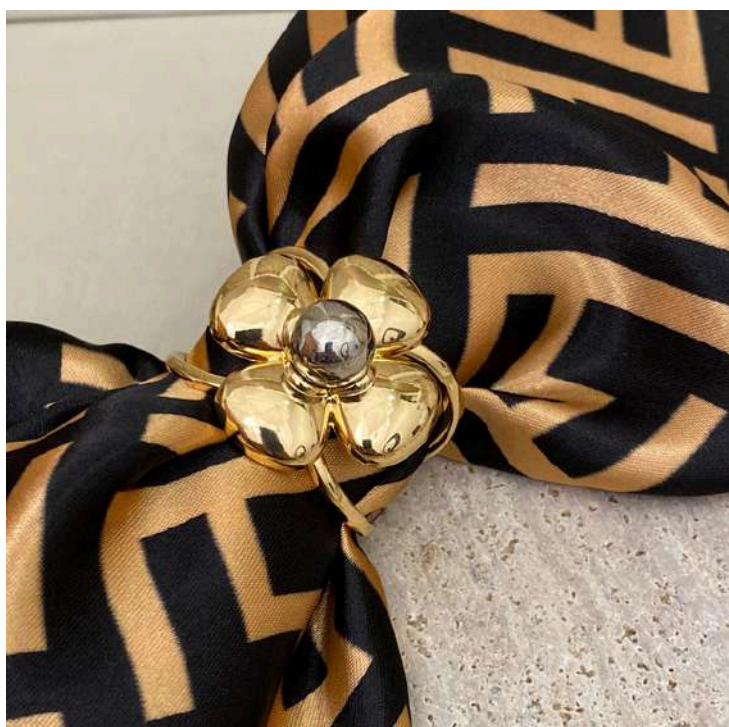

Anel de lenço
R$10,99