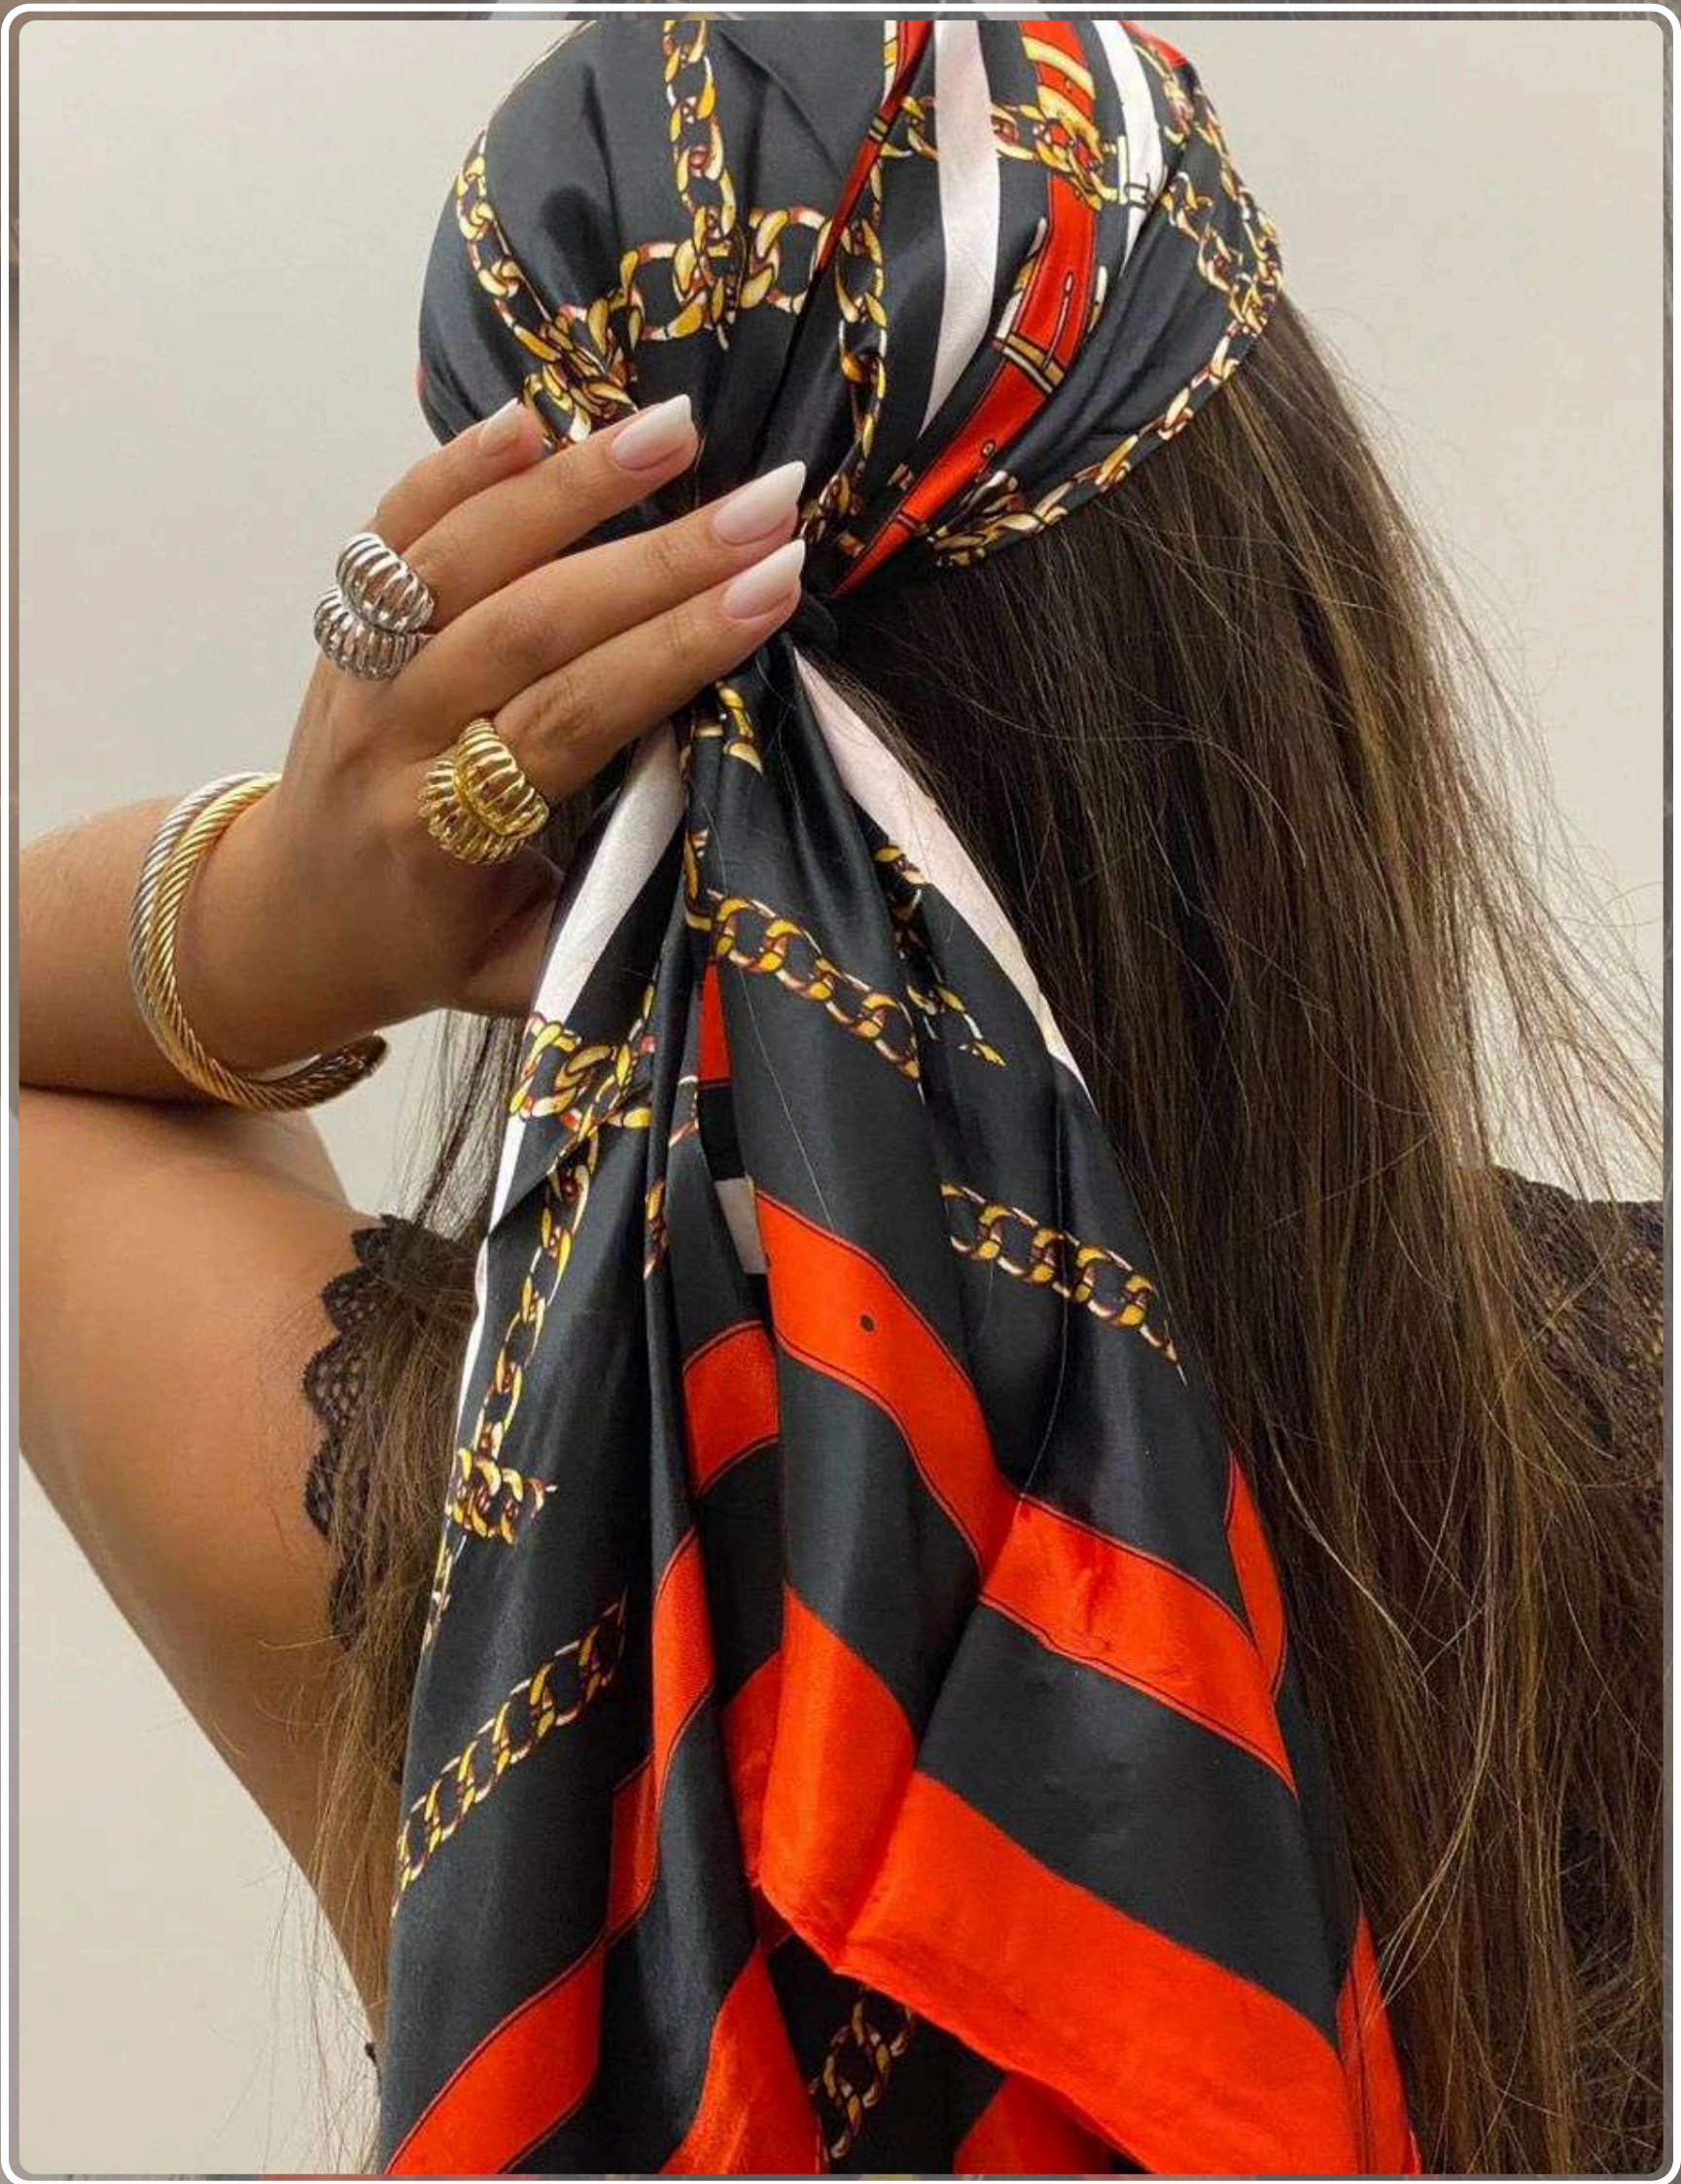

LENÇOS

Seda

Head Bands

R\$29,99

Head Bands
R\$39,99

R\$19,99

60

60