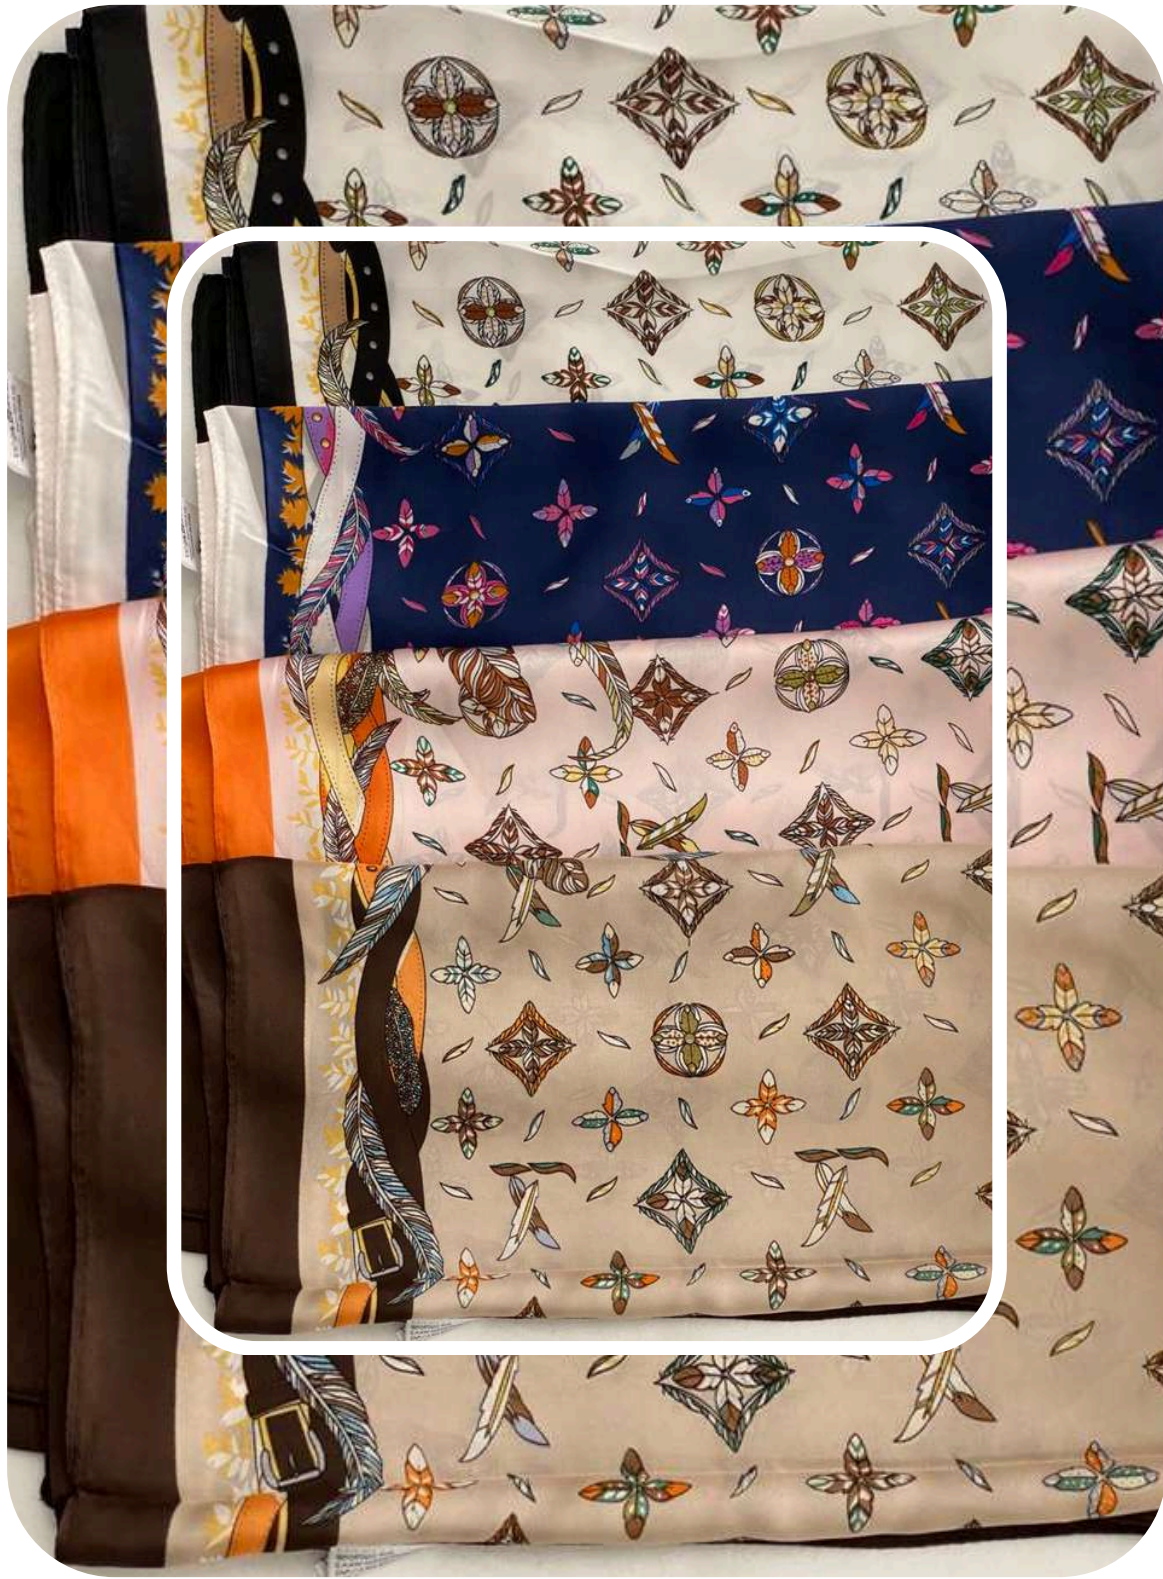

LENÇOS

Seda

Head Bands

R\$29,99

Head Bands
R\$39,99

R\$19,99

60

60