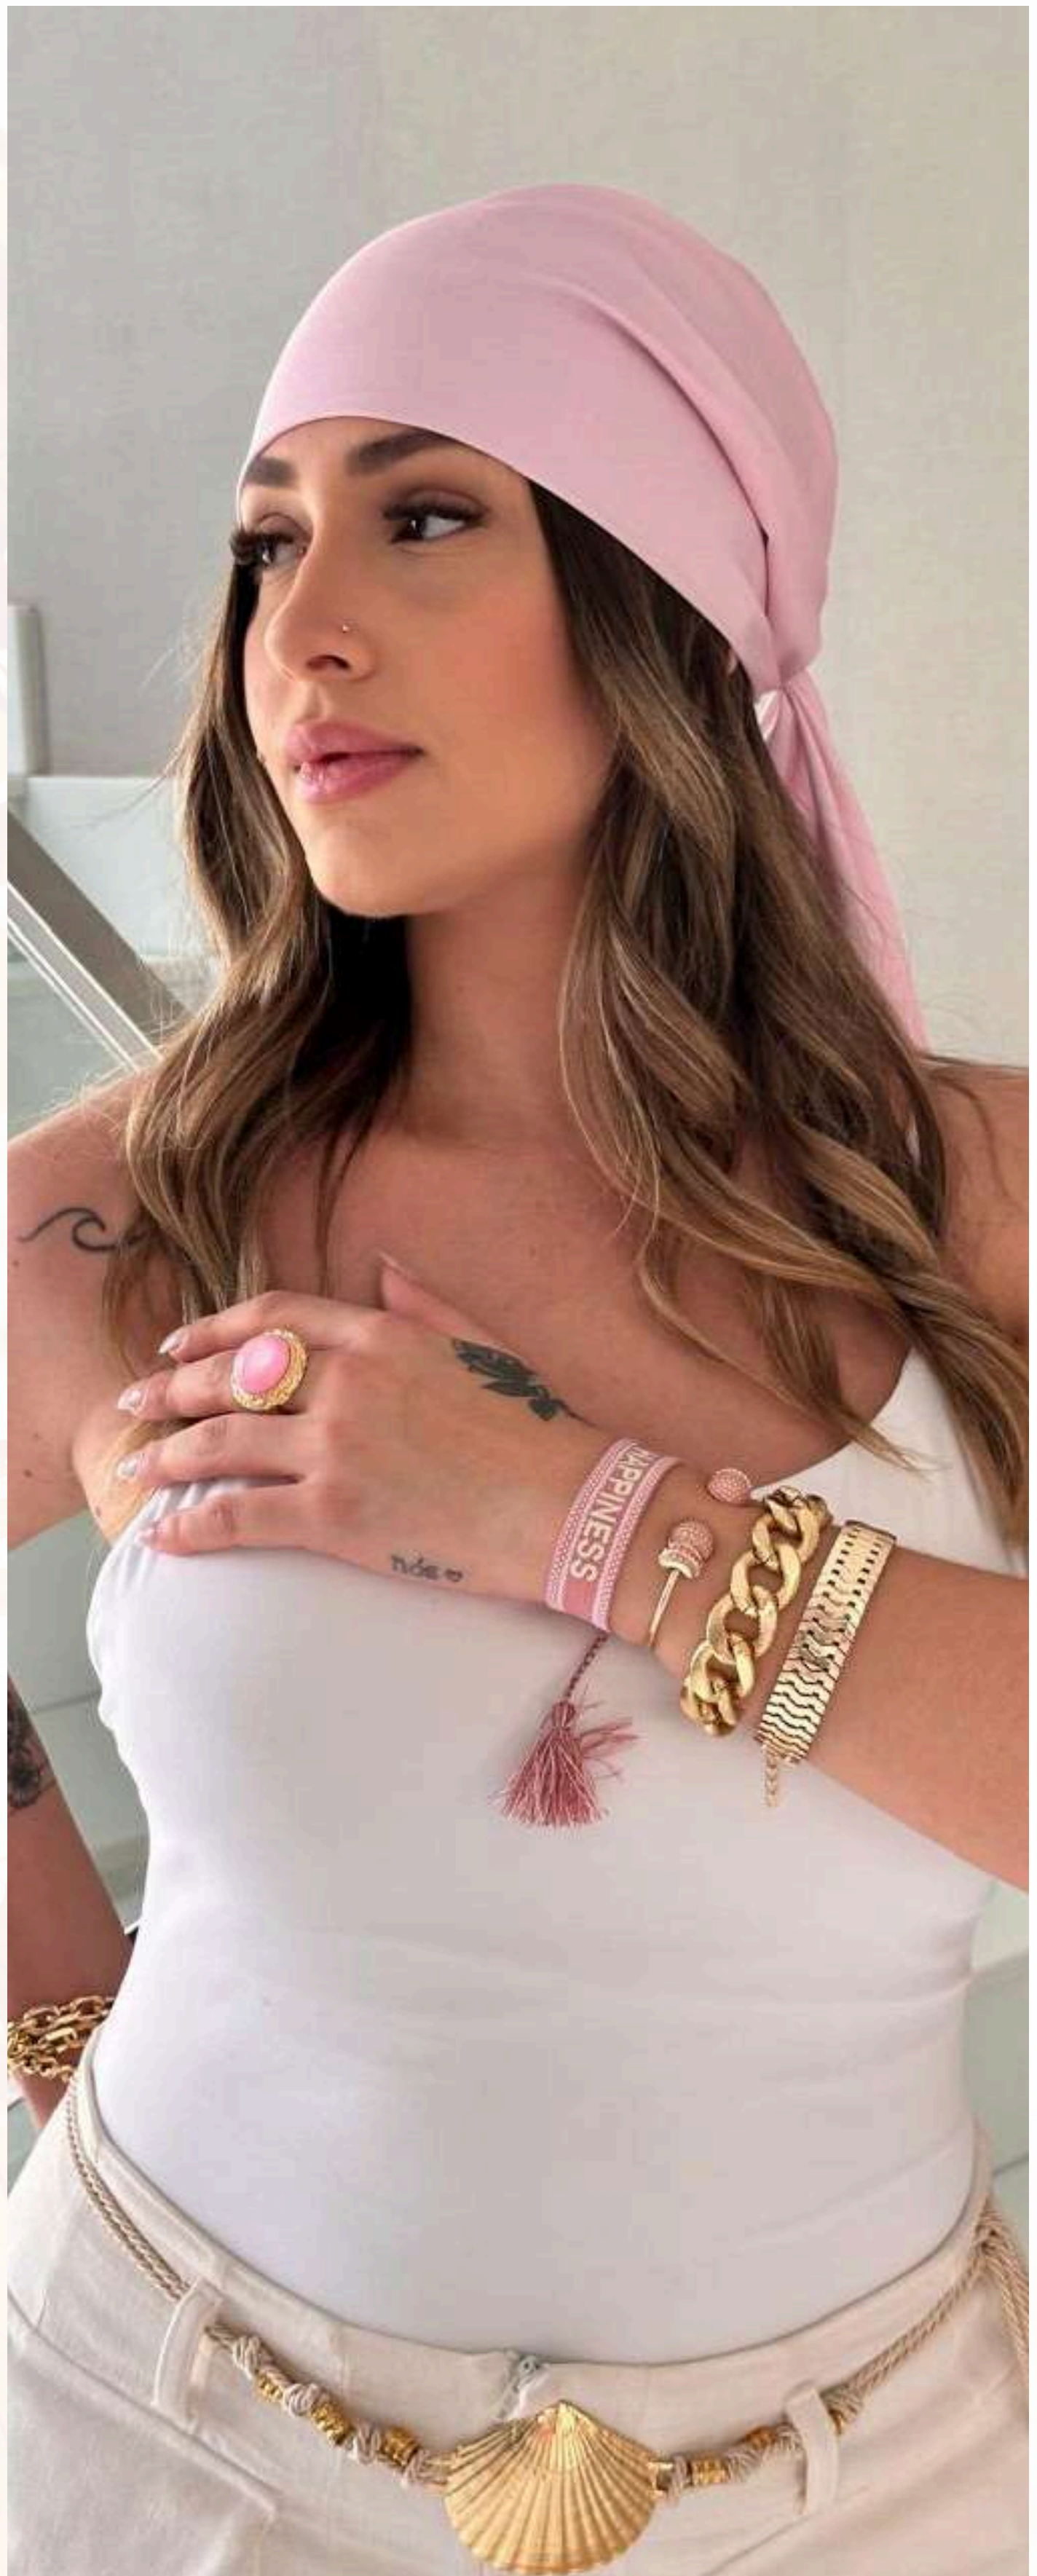

LENÇOS

Seda

Head Bands

R\$29,99

Head Bands
R\$39,99

R\$19,99

60

60