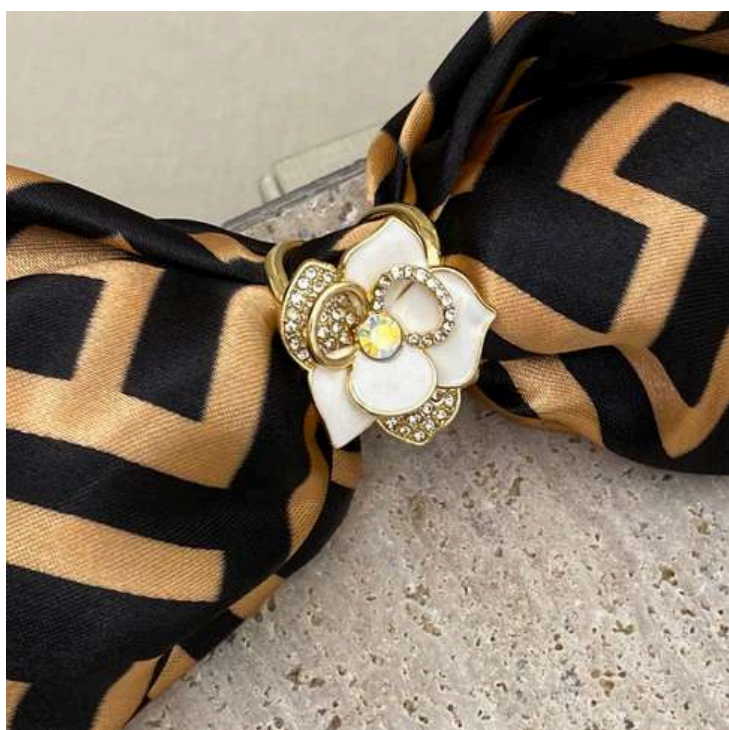

Anel de lenço
R$10,99