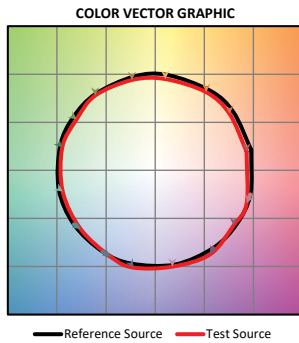

1 - Select only Down or Up output. Other must be 00.
2 - Select only Down or Up Lens. Other must be N.
3 - When Down Lens is N it will receive Filler plate.
4 - Tunable White output numbers are at representative of 4000K.

CONTACT FACTORY FOR MORE OPTIONS.

VESTA

WALL MOUNT UP OR DOWN
TUNABLE WHITE LINEAR SYSTEM

Lens Down

F
Frosted Lens

AS
Asymmetric Lens

BL
Black Lens

Lens Up

F
Frosted Lens

AS
Asymmetric Lens

Cut Lengths

Standard Finish

BK
Black

WH
White

SL
Silver

TM-30

Tunable White 2700K

Tunable White 6500K

Photometry

Tunable White Down