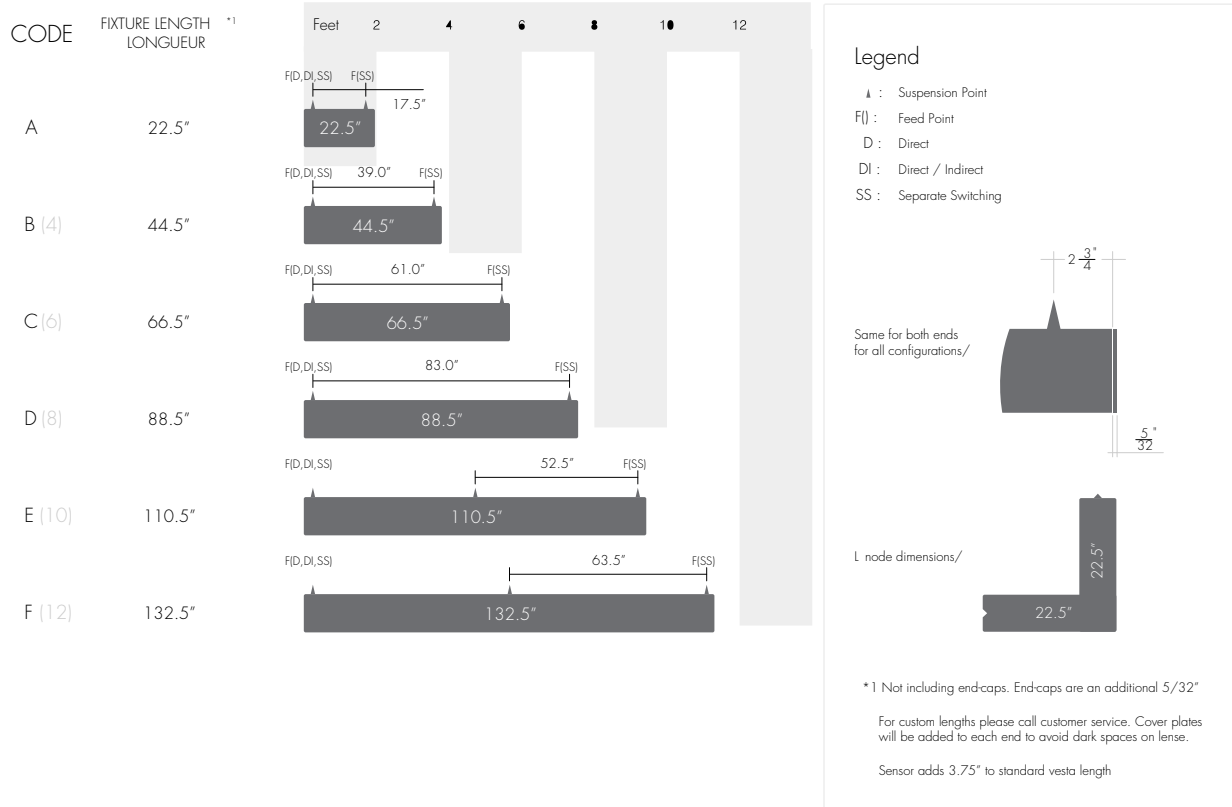

CONTACT FACTORY FOR MORE OPTIONS.

VESTA

WALL MOUNT UP OR DOWN
TUNABLE WHITE LINEAR SYSTEM

Lens Down

F
Frosted Lens

AS
Asymmetric Lens

BL
Black Lens

Lens Up

F
Frosted Lens

AS
Asymmetric Lens

Cut Lengths

Standard Finish

BK
Black

WH
White

SL
Silver

TM-30

Tunable White 2700K

Tunable White 6500K

Photometry

Tunable White Down