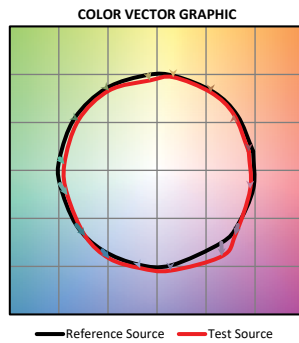

1 - Select only Down or Up output. Other must be 00.
2 - Select only Down or Up Lens. Other must be N.
3 - When Down Lens is N it will receive Filler plate.
4 - Tunable White output numbers are at representative of 4000K.

CONTACT FACTORY FOR MORE OPTIONS.

VESTA

WALL MOUNT UP OR DOWN
TUNABLE WHITE LINEAR SYSTEM

Lens Down

F
Frosted Lens

AS
Asymmetric Lens

BL
Black Lens

Lens Up

F
Frosted Lens

AS
Asymmetric Lens

Cut Lengths

Standard Finish

BK
Black

WH
White

SL
Silver

TM-30

Tunable White 2700K

Tunable White 6500K

Photometry

Tunable White Down