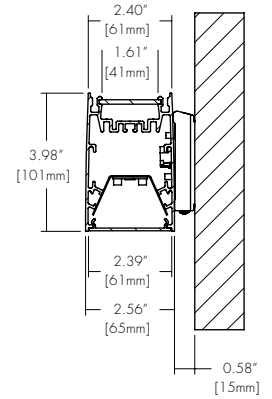

VESTA

WALL MOUNT UP OR DOWN
TUNABLE WHITE LINEAR SYSTEM

Features

- Full length seamless lenses range from 2 to 12 feet.
- Choose either UP light or DOWN light with this architecturally, built to order LED luminaire
- Integrated drivers and controls make this fixture easy to install and widely applicable
- The subtle flared Vesta Wall Mount fixtures feature a symmetrical, high-performance frosted lens which illuminates the surface evenly with no shadows or dark spots.
- Five Year Warranty

Finish Options

- White Black Silver

Technical Information

OUTPUT OPTIONS		TW04	TW06	TW08
DOWN	Lumen Output	418 lm/ft	592 lm/ft	776 lm/ft
	Average Power Consumption	2.5 W/ft	3.5 W/ft	4.8 W/ft
	Efficacy	20 lm/W	21 lm/W	21 lm/W
	Center Beam Candlepower	324 cd	485 cd	648 cd
UP	Lumen Output	418 lm/ft	592 lm/ft	776 lm/ft
	Average Power Consumption	2.5 W/ft	3.5 W/ft	4.8 W/ft
	Efficacy	20 lm/W	21 lm/W	21 lm/W
	Center Beam Candlepower	324 cd	485 cd	648 cd

CCT	CRI	TM-30		
		R _f	R _g	R ₉
2700K	91	90	96	59
6500K	93	87	97	73

Ordering Code

Integral Driver Example: Fixture VSD-S-6FT-TW04-00-27K65K-F-N-WH-RDS-WH-AF5-CL-010S-CSMB

Fixture

MODEL	LENGTH	OUTPUT DOWN ^{1,4}	OUTPUT UP ^{1,4}	CCT	LENS DOWN ²	LENS UP ²	FINISH
VSD-WM - Vesta Dry, Suspended Up OR Down	4ft - 4 feet ⁵ 6ft - 6 feet 8ft - 8 feet 10ft - 10 feet 12ft - 12 feet XX - System ⁹	TW04 - 418 lm/ft (4.8 W/ft) ⁵ TW06 - 592 lm/ft (7.2 W/ft) TW08 - 776 lm/ft (9.6 W/ft) 00 - No Downlight	TW04 - 418 lm/ft (4.8 W/ft) TW06 - 592 lm/ft (7.2 W/ft) TW08 - 776 lm/ft (9.6 W/ft) 00 - No Uplight	27K65K - Tunable White, 2700K-6500K	F - Frosted Lens N - No Lens ³	F - Frosted Lens N - No Lens	Standard WH - White BK - Black SL - Silver