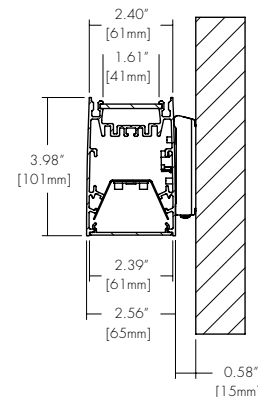

Features

- Full length seamless lenses range from 4 to 12 feet.
- This built to order, architecturally designed luminaire features Up AND Down light output.
- Integrated drivers and controls make this fixture easy to install and widely applicable.
- The subtle flared Vesta Wall Mount fixtures feature a symmetrical, high-performance frosted lens which illuminates the surface evenly with no shadows or dark spots.
- Five Year Warranty.

Finish Options

White Black Silver

RoHS

Technical Information

| OUTPUT OPTIONS | | TW04 | TW06 | TW08 |
|----------------|---------------------------|-----------|-----------|-----------|
| DOWN | Lumen Output | 418 lm/ft | 592 lm/ft | 776 lm/ft |
| | Average Power Consumption | 2.5 W/ft | 3.5 W/ft | 4.8 W/ft |
| | Efficacy | 20 lm/W | 21 lm/W | 21 lm/W |
| UP | Lumen Output | 418 lm/ft | 592 lm/ft | 776 lm/ft |
| | Average Power Consumption | 2.5 W/ft | 3.5 W/ft | 4.8 W/ft |
| | Efficacy | 20 lm/W | 21 lm/W | 21 lm/W |

Fixture

| MODEL | LENGTH | OUTPUT DOWN ^{1,2} | OUTPUT UP ^{1,2} | CCT | LENS DOWN ¹ | LENS UP ¹ | FINISH |
|---|--|--|--|--------------------------------------|------------------------|----------------------|---|
| VSD-WM-Vesta Dry, Wall Mount UP AND Down | 4ft-4 feet 6ft-6 feet 8ft-8 feet 10ft-10 feet 12ft-12 feet XX-System ⁶ | TW04-418 lm/ft (4.8 W/ft) ³ TW06-592 lm/ft (7.2 W/ft) TW08-776 lm/ft (9.6 W/ft) | TW04-418 lm/ft (4.8 W/ft) ³ TW06-592 lm/ft (7.2 W/ft) TW08-776 lm/ft (9.6 W/ft) | 27K65K-Tunable White, 2700K-6500K | F-Frosted Lens | F-Frosted Lens | Standard WH-White BK-Black SL-Silver |