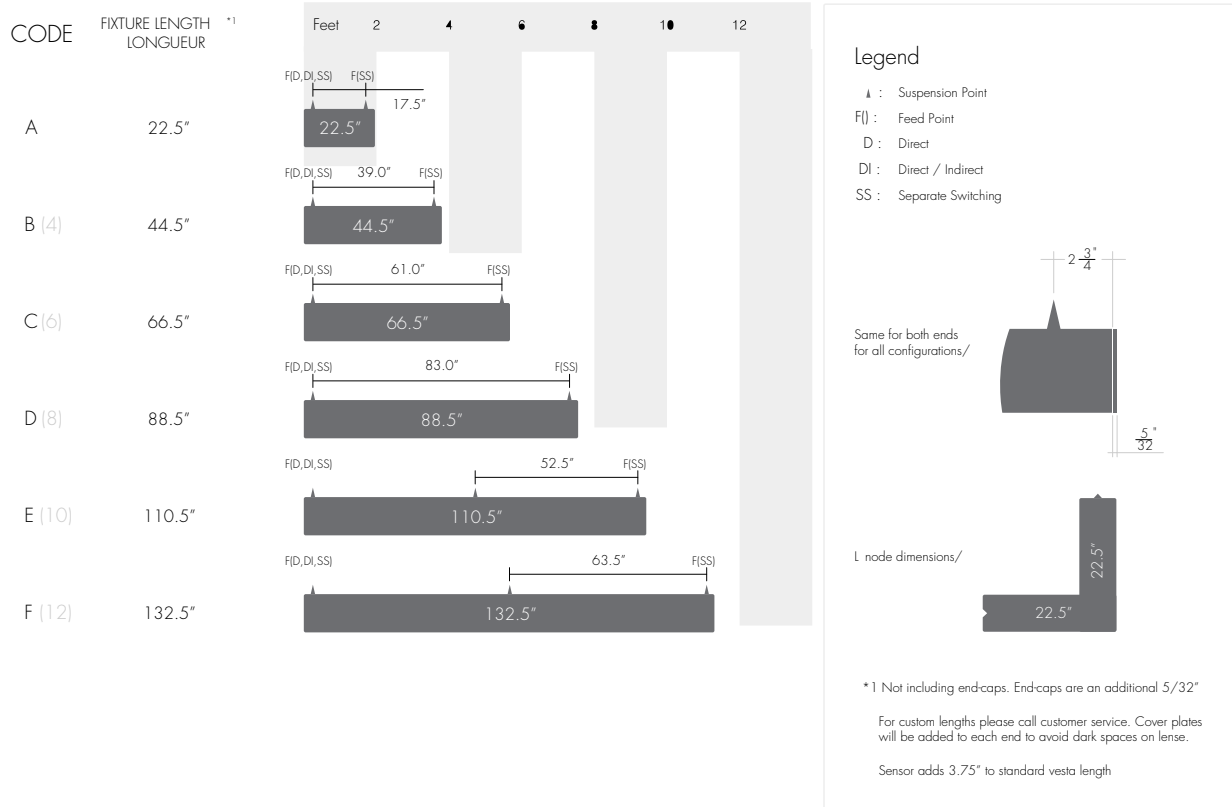

Features

- Full length seamless lenses range from 4 to 12 feet.
- This built to order, architecturally designed luminaire features Up AND Down light output.
- Integrated drivers and controls make this fixture easy to install and widely applicable.
- The subtle flared Vesta Wall Mount fixtures feature a symmetrical, high-performance frosted lens which illuminates the surface evenly with no shadows or dark spots.
- Five Year Warranty.

BL
Black Lens

Lens Up

F
Frosted Lens

AS
Asymmetric Lens

BW
Batwing Lens (Only Lens Up)

Cut Lengths

Standard Finish

BK
Black

WH
White

SL
Silver

TM-30

Tunable White 2700K

— Reference Source — Test Source

Tunable White 6500K

— Reference Source — Test Source

Photometry

Tunable White Down