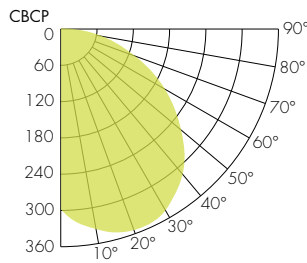

BK
Black

WH
White

SL
Silver

TM-30

2700K

COLOR VECTOR GRAPHIC

— Reference Source — Test Source

3000K

COLOR VECTOR GRAPHIC

— Reference Source — Test Source

3500K

COLOR VECTOR GRAPHIC

— Reference Source — Test Source

4000K

COLOR VECTOR GRAPHIC

— Reference Source — Test Source

Photometry

Static White Down Frosted Lens

Static White Up Frosted

Static White Down Asymmetric Lens

Static White Up Asymmetric

Static White Black Lens

Static White Up Batwing