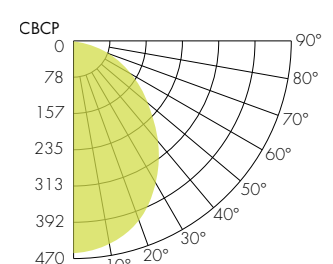

BK
Black

WH
White

SL
Silver

TM-30

2700K

COLOR VECTOR GRAPHIC

— Reference Source — Test Source

3000K

COLOR VECTOR GRAPHIC

— Reference Source — Test Source

3500K

COLOR VECTOR GRAPHIC

— Reference Source — Test Source

4000K

COLOR VECTOR GRAPHIC

— Reference Source — Test Source

Photometry

Static White Down Frosted Lens

Static White Up Frosted

Static White Down Asymmetric Lens

Static White Up Asymmetric

Static White Black Lens

Static White Up Batwing