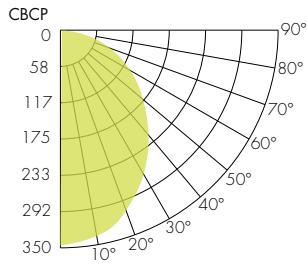

BK
Black

WH
White

SL
Silver

TM-30

2700K

COLOR VECTOR GRAPHIC

— Reference Source — Test Source

3000K

COLOR VECTOR GRAPHIC

— Reference Source — Test Source

3500K

COLOR VECTOR GRAPHIC

— Reference Source — Test Source

4000K

COLOR VECTOR GRAPHIC

— Reference Source — Test Source

Photometry

Static White Down Frosted Lens

Static White Up Frosted

Static White Down Asymmetric Lens

Static White Up Asymmetric

Static White Black Lens

Static White Up Batwing