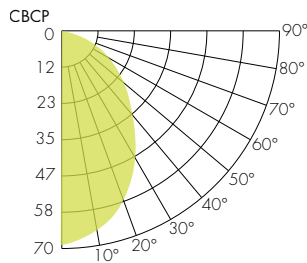

BK
Black

WH
White

SL
Silver

TM-30

2700K

COLOR VECTOR GRAPHIC

— Reference Source — Test Source

3000K

COLOR VECTOR GRAPHIC

— Reference Source — Test Source

3500K

COLOR VECTOR GRAPHIC

— Reference Source — Test Source

4000K

COLOR VECTOR GRAPHIC

— Reference Source — Test Source

Photometry

Static White Down Frosted Lens

Static White Up Frosted

Static White Down Asymmetric Lens

Static White Up Asymmetric

Static White Black Lens

Static White Up Batwing