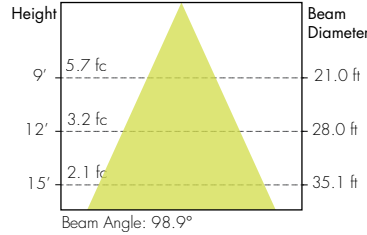

BK
Black

WH
White

SL
Silver

TM-30

2700K

COLOR VECTOR GRAPHIC

— Reference Source — Test Source

3000K

COLOR VECTOR GRAPHIC

— Reference Source — Test Source

3500K

COLOR VECTOR GRAPHIC

— Reference Source — Test Source

4000K

COLOR VECTOR GRAPHIC

— Reference Source — Test Source

Photometry

Static White Down Frosted Lens

Static White Up Frosted

Static White Down Asymmetric Lens

Static White Up Asymmetric

Static White Black Lens

Static White Up Batwing