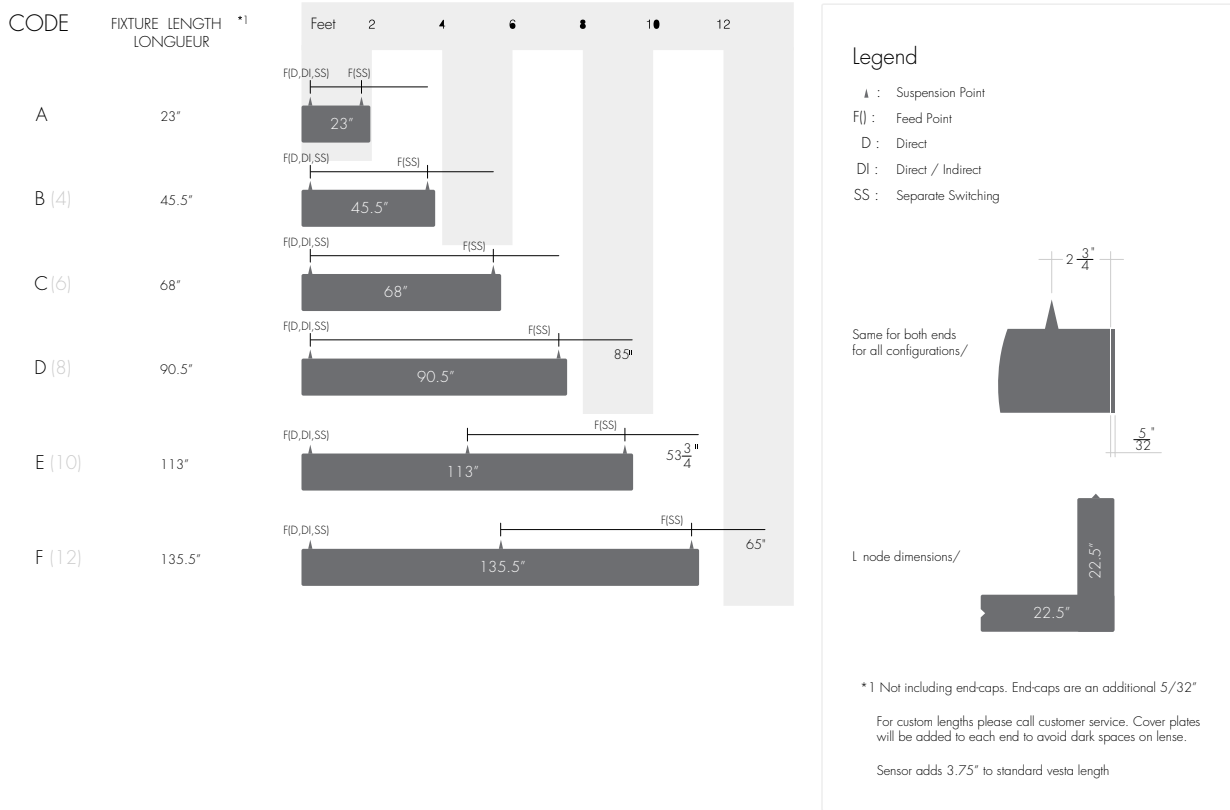

Fixture

MODEL	LENGTH	OUTPUT DOWN ¹	OUTPUT UP ¹	CCT	LENS DOWN ¹	LENS UP ¹	FINISH
VSD-WM - Vesta Dry, Wall Mount UP AND Down	4ft - 4 feet 6ft - 6 feet 8ft - 8 feet 10ft - 10 feet 12ft - 12 feet XX - System ⁶	04 - 400 lm/ft (3.8 W/ft) 06 - 566 lm/ft (5.7 W/ft) 08 - 843 lm/ft (9.4 W/ft) 10 - 1034 lm/ft (12 W/ft) 12 - 1220 lm/ft (15 W/ft)	04 - 454 lm/ft (3.9 W/ft) 06 - 628 lm/ft (5.6 W/ft) 08 - 788 lm/ft (7.4 W/ft)	27K - 2700K 30K - 3000K 35K - 3500K 40K - 4000K	F - Frosted Lens BL - Black Lens	F - Frosted Lens	Standard WH - White BK - Black SL - Silver

CONTACT FACTORY FOR MORE OPTIONS.

Lens Down

F
Frosted Lens

BL
Black Lens

Lens Up

F
Frosted Lens

Cut Lengths

Standard Finish

BK
Black

WH
White

SL
Silver

TM-30

2700K

COLOR VECTOR GRAPHIC

— Reference Source — Test Source

3000K

COLOR VECTOR GRAPHIC

— Reference Source — Test Source

3500K

COLOR VECTOR GRAPHIC

— Reference Source — Test Source

4000K

COLOR VECTOR GRAPHIC

— Reference Source — Test Source