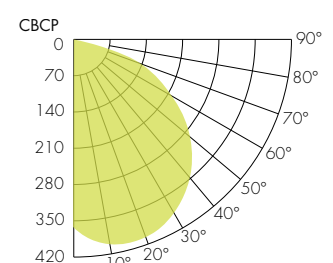

BK
Black

WH
White

SL
Silver

TM-30

2700K

COLOR VECTOR GRAPHIC

— Reference Source — Test Source

3000K

COLOR VECTOR GRAPHIC

— Reference Source — Test Source

3500K

COLOR VECTOR GRAPHIC

— Reference Source — Test Source

4000K

COLOR VECTOR GRAPHIC

— Reference Source — Test Source

Photometry

Static White Down Frosted Lens

Static White Up Frosted

Static White Down Asymmetric Lens

Static White Up Asymmetric

Static White Black Lens

Static White Up Batwing