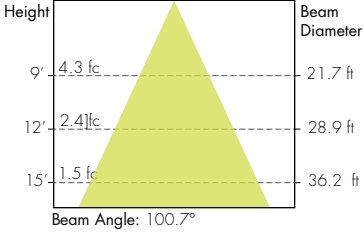

Photometry

Static White Down Frosted Lens