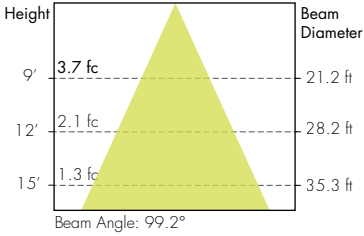

BK
Black

WH
White

SL
Silver

TM-30

2700K

COLOR VECTOR GRAPHIC

— Reference Source — Test Source

3000K

Photometry

Static White Down Frosted Lens

Static White Up Frosted

Static White Down Asymmetric Lens

Static White Up Asymmetric

Static White Black Lens

Static White Up Batwing