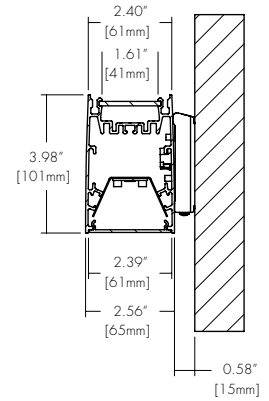

Features

- Full length seamless lenses range from 4 to 12 feet.
- This built to order, architecturally designed luminaire features Up AND Down light output
- Integrated drivers and controls make this fixture easy to install and widely applicable
- The subtle flared Vesta Wall Mount fixtures feature a symmetrical, high-performance frosted lens which illuminates the surface evenly with no shadows or dark spots.
- Five Year Warranty

Fixture

MODEL	LENGTH	OUTPUT DOWN ¹	OUTPUT UP ¹	CCT	LENS DOWN ¹	LENS UP ¹	FINISH
VSD-WM - Vesta Dry, Wall Mount UP AND Down	4ft - 4 feet 6ft - 6 feet 8ft - 8 feet 10ft - 10 feet 12ft - 12 feet XX - System ⁶	04 - 400 lm/ft (3.8 W/ft) 06 - 566 lm/ft (5.7 W/ft) 08 - 843 lm/ft (9.4 W/ft) 10 - 1034 lm/ft (12 W/ft) 12 - 1220 lm/ft (15 W/ft)	04 - 454 lm/ft (3.9 W/ft) 06 - 628 lm/ft (5.6 W/ft) 08 - 788 lm/ft (7.4 W/ft)	27K - 2700K 30K - 3000K 35K - 3500K 40K - 4000K	F - Frosted Lens BL - Black Lens	F - Frosted Lens	Standard WH - White BK - Black SL - Silver