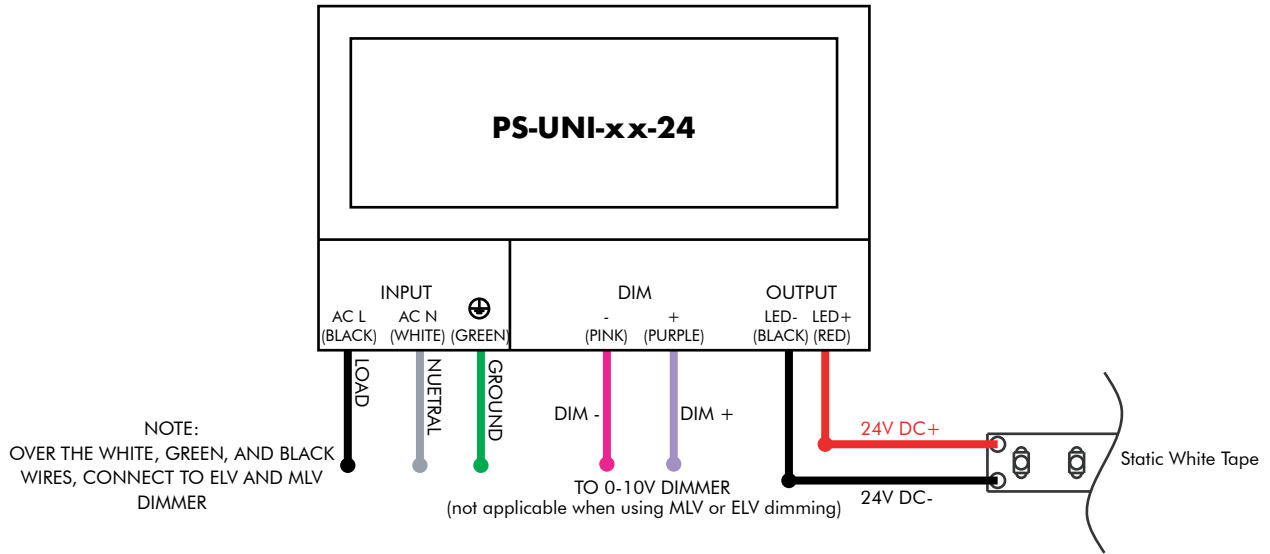

1 / 1

7777 Merrimac Ave
Niles, IL 60714
T 224.333.6033
F 224.757.7557
info@luminii.com
www.luminii.com

STATIC WHITE WIRING DIAGRAM

PS-UNI-xx-24

Power Supply, 120-277VAC- 0-10V, Phase Dimming, 30/60/96 Watts- 24 VDC

STATIC WHITE WIRING DIAGRAM

PS-DALI2-DT6-D-96-24

Power Supply, 120-277VAC- DALI (0.1%)- Dry- 96 Watts- 24 VDC