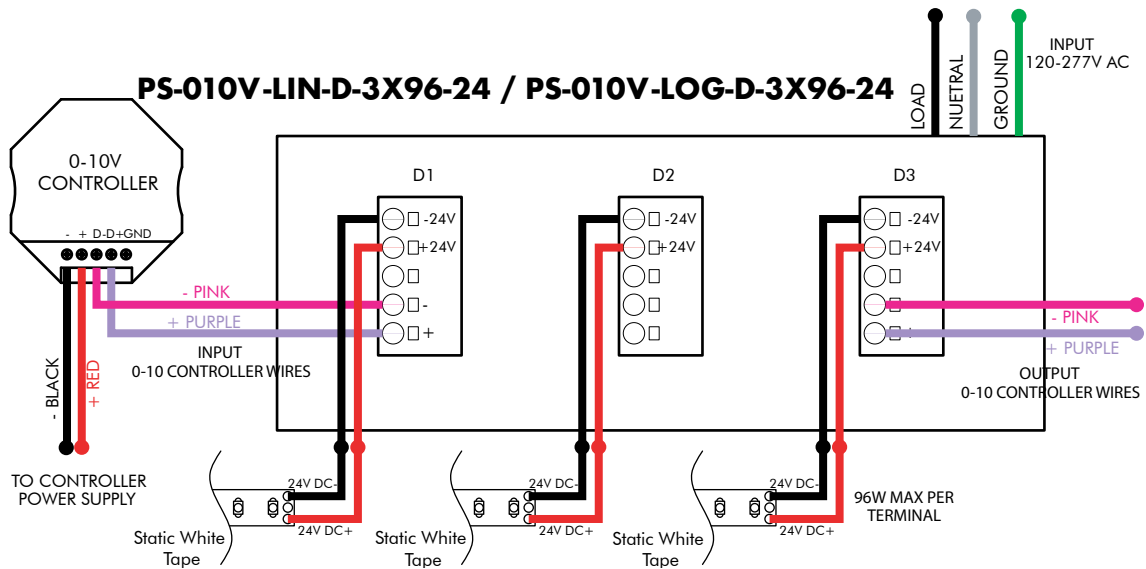

STATIC WHITE WIRING DIAGRAM

PS-010V-LIN/LOG-D-3X96-24

Power Supply, 120-277VAC- 0-10V Dimming (0.1%), Linear/ Logarithmic- Dry- 3x96 Watts- 24 VDC