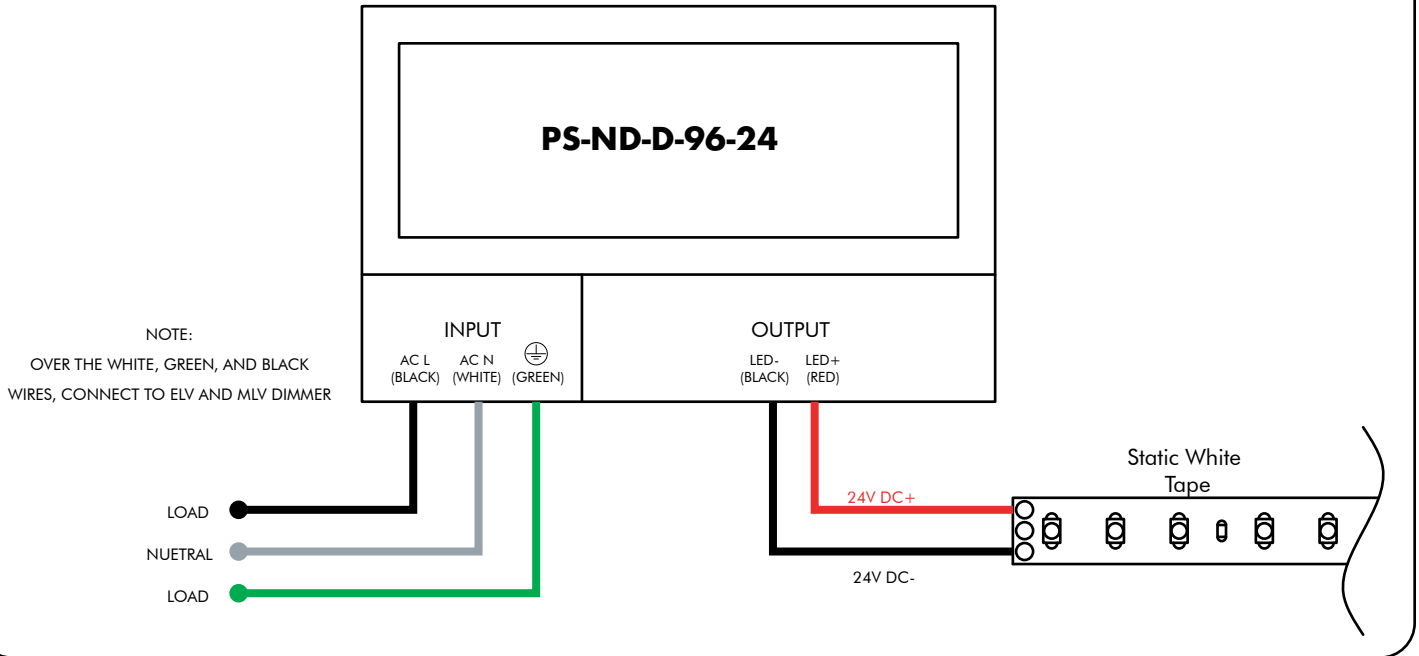

Power Supply Wiring Diagram - Static White

Models: PS-XX

Please read all instructions prior to installation and keep for future reference!

1. PRODUCT TO BE INSTALLED BY A QUALIFIED ELECTRICIAN.

7777 Merrimac Ave
Niles, IL 60714
T 224.333.6033
F 224.757.7557
info@luminii.com
www.luminii.com

REVO.1
01212026

7 / 8

STATIC WHITE WIRING DIAGRAM

PS-ND-D-96-24

Power Supply, 120-277VAC- Non Dimming, Dry-96 Watts- 24 VDC