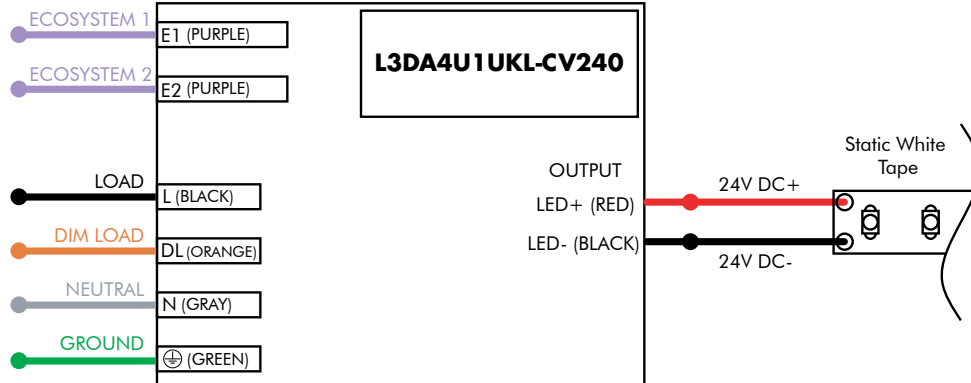

Power Supply Wiring Diagram - Static White

Models: PS-XX

Please read all instructions prior to installation and keep for future reference!

1. PRODUCT TO BE INSTALLED BY A QUALIFIED ELECTRICIAN.

7777 Merrimac Ave
Niles, IL 60714
T 224.333.6033
F 224.757.7557
info@luminii.com
www.luminii.com

REVO.1
01212026

8 / 8

STATIC WHITE WIRING DIAGRAM

L3DA4U1UKL-CV240

Power Supply, 120-277VAC- Non Dimming, Dry-96 Watts- 24 VDC