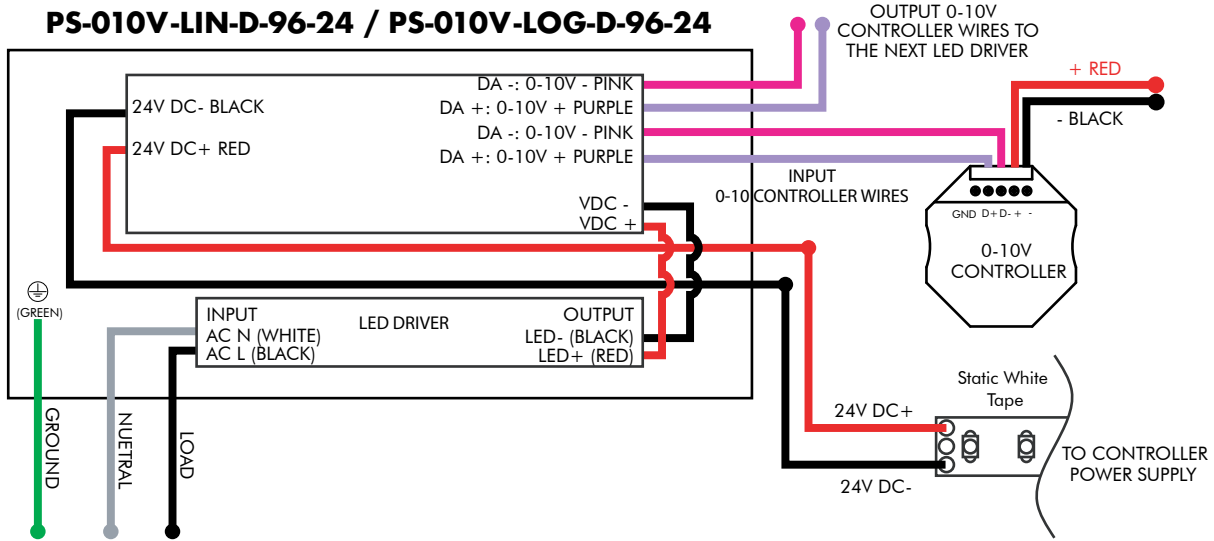

### PS-010V-LIN/LOG-D-96-24

Power Supply, 120-277VAC- 0-10V Dimming (0.1%), Linear/ Logarithmic- Dry- 96 Watts- 24 VDC