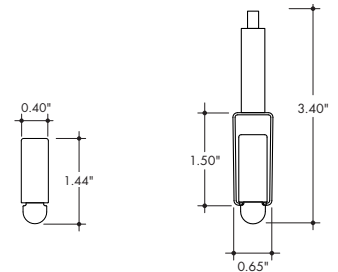

Without Mounting Clip

With Mounting Clip and A/C hardware

Technical Information

RING OUTER DIAMETER* (inch)	Plexineon Static White (30K)	Plexineon Monochrome Colors					
		Red	Blue	Green	Magenta	Teal	Yellow
WAVELENGTH	N/A	622 nm	468 nm	525 nm	567 nm	486 nm	563 nm
EFFICACY	39 lm/W	12.1 lm/W	8.1 lm/W	33.8 lm/W	9.2 lm/W	20.9 lm/W	23.2 lm/W
Ø36 (Ø3ft)	Lumen Output	1159 lm	132 lm	104 lm	471 lm	226 lm	565 lm
	Power Consumption	30.2 W	11.3 W	13.2 W	14.1 W	24.5 W	25.4 W
Ø72 (Ø6ft)	Lumen Output	2318 lm	264 lm	207 lm	942 lm	452 lm	1131 lm
	Power Consumption	60.3 W	22.6 W	26.4 W	28.3 W	49.0 W	50.9 W
Ø144 (Ø12ft)	Lumen Output	4637 lm	528 lm	415 lm	1885 lm	905 lm	2262 lm
	Power Consumption	120.6 W	45.2 W	52.8 W	56.5 W	98.0 W	109.3 W
Ø288 (Ø24)	Lumen Output	9274 lm	1056 lm	829 lm	3770 lm	1810 lm	4524 lm
	Power Consumption	241.3 W	90.5 W	105.6 W	113.1 W	196.0 W	218.7 W

*Rings will be made of equal sections no longer than 96" arc length. Rings exceeding 96W will have allowances for additional power feeds.

CCT	Multiplier (reference - 3000K)	TM-30		
		CRI	R _f	R _g
2700K	0.94	90	88	97
3000k	1.00	90	87	97
3500k	1.02	90	87	97
4000k	1.02	90	84	92

Ordering Code

MODEL	RING DIAMETER ¹	RING TYPE	CCT	OUTPUT	LENS	MOUNTING ²	FINISH	POWERFEED POSITION/TYPE
PX-Plexineon	____ - Ring Outer diameter in inches, 6"-288" (24ft)	HR-Horizontal Ring	27K-2700K 30K-3000K 35K-3500K 40K-4000K B-Blue G-Green T-Teal Y-Yellow R-Red M-Magenta	SO-Standard	F-Frosted	SP-Suspension Mount, Standard Clips SPD-Suspension Mount, Decorative Clips ³	GG-Gloss Grey BK-Matte Black GY-Matte Grey WH-Matte White	B4-Male Quick Connect One End, Female Quick Connect Other End

1. Rings will be made of equal sections no longer than 96" arc length. Tolerance on size of diameter is +/- 1".
2. 2 mounting clips included for every 12" of diameter, with a minimum of 3 clips.
3. Standard mounting clip come with stainless steel finish. Decorative Clips match the fixture finish.