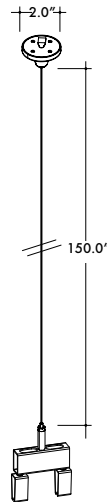

SC-1MP2-DCL

Suspension Kit with Joiner Clip, Ø2.0" canopy, 150" A/C Cable

Use to join two fixtures together in the middle of a Suspended Run