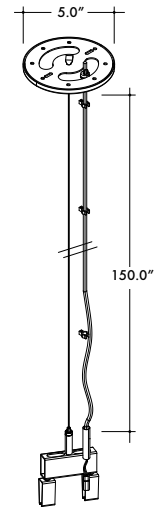

Ordering Code

MODEL	RING DIAMETER ¹	RING TYPE	CCT	OUTPUT	LENS	MOUNTING ²	FINISH	POWERFEED POSITION/TYPE
PX-Plexineon	____ - Ring Outer diameter in inches, 6"-288" (24ft)	HR-Horizontal Ring	27K-2700K 30K-3000K 35K-3500K 40K-4000K B-Blue G-Green T-Teal Y-Yellow R-Red M-Magenta	SO-Standard	F-Frosted	SP-Suspension Mount, Standard Clips SPD-Suspension Mount, Decorative Clips ³	GG-Gloss Grey BK-Matte Black GY-Matte Grey WH-Matte White	B4-Male Quick Connect One End, Female Quick Connect Other End

1. Rings will be made of equal sections no longer than 96" arc length. Tolerance on size of diameter is +/- 1".
2. 2 mounting clips included for every 12" of diameter, with a minimum of 3 clips.
3. Standard mounting clip come with stainless steel finish. Decorative Clips match the fixture finish.

SC-1MP2-DCL

Suspension Kit with Joiner Clip, Ø2.0" canopy, 150" A/C Cable

Use to join two fixtures together in the middle of a Suspended Run

SC-1FC5-SCL-C2-OX

Powerfeed Canopy Suspension Kit with Single Clip, Ø5.0" canopy, 150" A/C Cable

Used at the start of every Suspended Run

SC-1FC5-DCL-C2-OX

Powerfeed Canopy Suspension Kit with Joiner Clip, Ø5.0" canopy, 150" A/C Cable

Used to join two fixtures together and to drop power in the middle of a Suspended Run