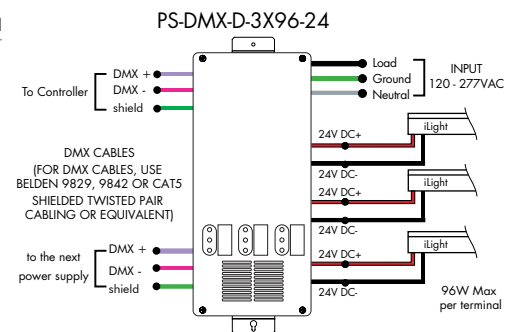

Ordering Code Non-Dimming Power Supply 120VAC - 277VAC

MODEL	INPUT CONTROL	ENVIRONMENT	WATTAGE	OUTPUT
PS-Power Supply, 120-277VAC	ND-Non Dimming	D-Dry	96-96 Watts	24-24 VDC

MODELS	96W
Length	14.40"
Width	5.20"
Depth	2.60"