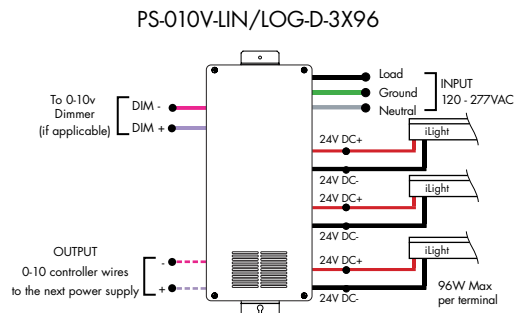

Plexineon Rings Suspended Mount

Static White and Monochrome Colors

Power Supplies

See Power Supply instructions and spec sheet for wiring information. For a complete list of compatible dimmers, see Compatible Dimming Chart on the Resources page.

Ordering Code Universal Dimming Power Supplies 1% 120VAC - 277VAC

MODEL	INPUT CONTROL	ENVIRONMENT	WATTAGE	OUTPUT
PS-Power Supply, 120-277VAC	UNI-0-10V Dimming, Phase Dimming	D-Dry W-Wet	30-30 Watts 60-60 Watts 96-96 Watts 3x96-3x96 Watts	24-24 VDC

Compatibility: View a complete list of compatible dimmers on product page ([Link](#))

0-10V - 1% dimming
MLV/ELV/TRIAC - 1% dimming, consult dimming compatibility chart

MODELS	PS-UNI-W-30W	PS-UNI-W-60W	PS-UNI-W-96W	PS-UNI-W-3X96W
Length	6.50"	7.40"	8.66"	11.85"
Width	3.73"	3.73"	3.73"	4.32"
Depth	1.61"	1.61"	1.61"	1.81"

MODELS	PS-UNI-D-30W	PS-UNI-D-60W	PS-UNI-D-96W	PS-UNI-D-3X96W
Length	8.77"	8.77"	8.11"	9.94"
Width	4.27"	4.27"	5.60"	7.61"
Depth	1.83"	1.83"	1.83"	2.02"

Ordering Code 0-10V Dimming Power Supplies 0.1% 120VAC - 277VAC

MODEL	INPUT CONTROL	ENVIRONMENT	WATTAGE	OUTPUT
PS-Power Supply, 120-277VAC	010VLIN-0-10V Dimming (0.1%), Linear 010VLOG-0-10V Dimming (0.1%), Logarithmic	D-Dry	96-96 Watts 3X96-3x96 Watts	24-24 VDC

MODELS	96W	3X96
Length	14.40"	15.00"
Width	5.20"	6.62"
Depth	2.60"	4.45"