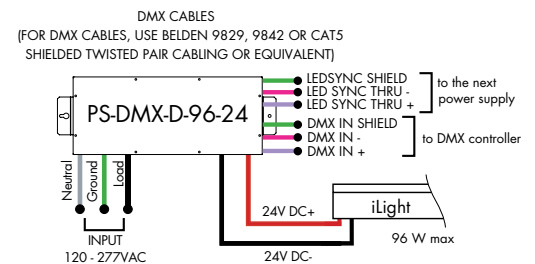

Ordering Code Non-Dimming Power Supply 120VAC - 277VAC

MODEL	INPUT CONTROL	ENVIRONMENT	WATTAGE	OUTPUT
PS-Power Supply, 120-277VAC	ND-Non Dimming	D-Dry	96-96 Watts	24-24 VDC

MODELS	96W
Length	14.40"
Width	5.20"
Depth	2.60"