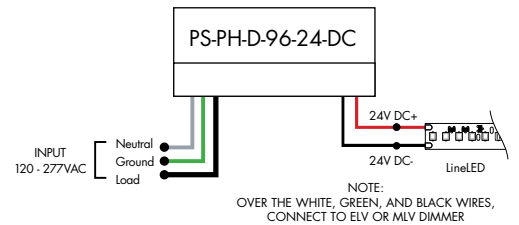

Ordering Code Phase Dimming Power Supply 1% 120VAC - 277VAC

MODEL	INPUT CONTROL	ENVIRONMENT	WATTAGE	OUTPUT	OUTPUT CONTROL
PS-Power Supply, 120-277VAC	PH-Phase Dimming (Triac, ELV, MLV)	D-Dry	96-96 Watts	24-24 VDC	DC-Direct Current

MLV/ELV/TRIAC - 1% dimming, consult dimming compatibility chart ([link](#))

MODELS	96W
Length	8.25"
Width	4.10"
Depth	1.56"