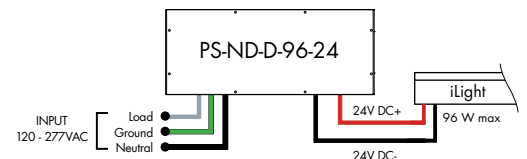

Plexineon Rings Suspended Mount

Static White and Monochrome Colors

Power Supplies

See Power Supply instructions and spec sheet for wiring information. For a complete list of compatible dimmers, see Compatible Dimming Chart on the Resources page.

Ordering Code Enlightened Enabled Dimming Power Supplies 1% 120VAC - 277VAC

MODEL	INPUT CONTROL	ENVIRONMENT	WATTAGE	OUTPUT	FEATURE
PS-Power Supply, 120-277VAC	010V-0-10V Dimming (1%)	D-Dry	96-96 Watts	24-24 VDC	ENL-0-10V Enlightened

Model	96W
Length	14.40"
Width	5.20"
Depth	2.60"

Ordering Code DMX Dimming Power Supplies 0.1% 120VAC - 277VAC Requires Zonal Control

MODEL	INPUT CONTROL	ENVIRONMENT	WATTAGE	OUTPUT
PS-Power Supply, 120-277VAC	DMX-DMX (0.1%)	D-Dry	96-96 Watts 3X96-3X96 Watts	24-24 VDC

MODELS	96W	3X96
Length	14.40"	15.00"
Width	5.20"	6.62"
Depth	2.60"	4.56"

Ordering Code Non-Dimming Power Supply 120VAC - 277VAC

MODEL	INPUT CONTROL	ENVIRONMENT	WATTAGE	OUTPUT
PS-Power Supply, 120-277VAC	ND-Non Dimming	D-Dry	96-96 Watts	24-24 VDC

MODELS	96W
Length	14.40"
Width	5.20"
Depth	2.60"