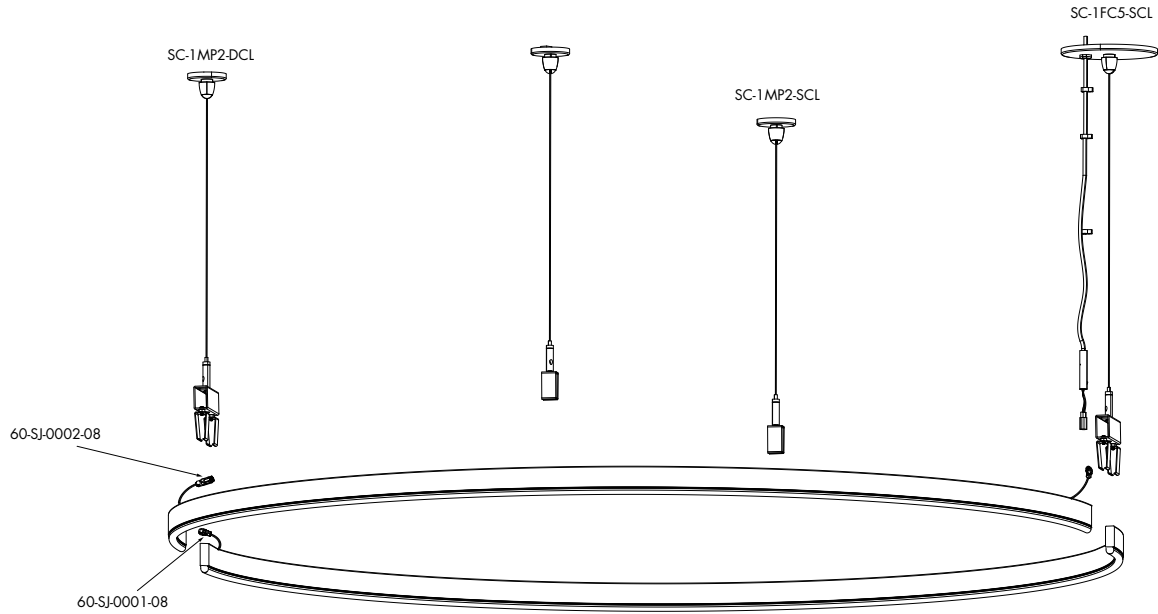

SC-2FC5-DCL
Dual Powerfeed Canopy Standard or Decorative Joiner Clips 150" A/C Cable

Plexineon Rings Suspended Mount

Static White and Monochrome Colors

Sample Layout

PX-48-HR-30K-SO-F-SP-GG-B-PFC

Plexineon Horizontal Ring, Suspended Mounting Clips