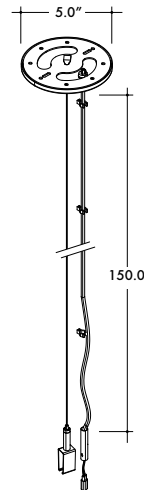

Without Mounting Clip

With Mounting Clip and A/C hardware

Technical Information

RING OUTER DIAMETER* (inch)	Plexineon Static White (30K)	Plexineon Monochrome Colors					
		Red	Blue	Green	Magenta	Teal	Yellow
WAVELENGTH	N/A	622 nm	468 nm	525 nm	567 nm	486 nm	563 nm
EFFICACY	39 lm/W	12.1 lm/W	8.1 lm/W	33.8 lm/W	9.2 lm/W	20.9 lm/W	23.2 lm/W
Ø36 (Ø3ft)	Lumen Output	1159 lm	132 lm	104 lm	471 lm	226 lm	565 lm
	Power Consumption	30.2 W	11.3 W	13.2 W	14.1 W	24.5 W	25.4 W
Ø72 (Ø6ft)	Lumen Output	2318 lm	264 lm	207 lm	942 lm	452 lm	1131 lm
	Power Consumption	60.3 W	22.6 W	26.4 W	28.3 W	49.0 W	50.9 W
Ø144 (Ø12ft)	Lumen Output	4637 lm	528 lm	415 lm	1885 lm	905 lm	2262 lm
	Power Consumption	120.6 W	45.2 W	52.8 W	56.5 W	98.0 W	109.3 W
Ø288 (Ø24)	Lumen Output	9274 lm	1056 lm	829 lm	3770 lm	1810 lm	4524 lm
	Power Consumption	241.3 W	90.5 W	105.6 W	113.1 W	196.0 W	218.7 W

Ordering Code

MODEL	RING DIAMETER ¹	RING TYPE	CCT	OUTPUT	LENS	MOUNTING ²	FINISH	POWERFEED POSITION/TYPE
PX-Plexineon	____ - Ring Outer diameter in inches, 6"-288" (24ft)	HR-Horizontal Ring	27K-2700K 30K-3000K 35K-3500K 40K-4000K B-Blue G-Green T-Teal Y-Yellow R-Red M-Magenta	SO-Standard	F-Frosted	SP-Suspension Mount, Standard Clips SPD-Suspension Mount, Decorative Clips ³	GG-Gloss Grey BK-Matte Black GY-Matte Grey WH-Matte White	B4-Male Quick Connect One End, Female Quick Connect Other End

SC-1MP2-DCL

Suspension Kit with Joiner Clip, Ø2.0" canopy, 150" A/C Cable

Use to join two fixtures together in the middle of a Suspended Run

SC-1FC5-SCL-C2-OX

Powerfeed Canopy Suspension Kit with Single Clip, Ø5.0" canopy, 150" A/C Cable

Used at the start of every Suspended Run

SC-1FC5-DCL-C2-OX

Powerfeed Canopy Suspension Kit with Joiner Clip, Ø5.0" canopy, 150" A/C Cable

Used to join two fixtures together and to drop power in the middle of a Suspended Run