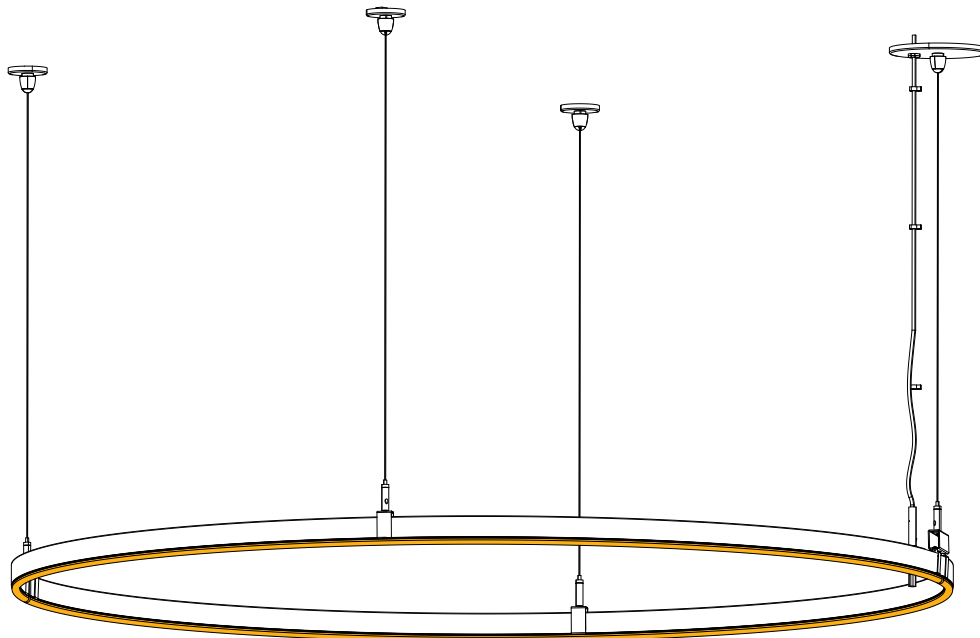

SC-2FC5-DCL
Dual Powerfeed Canopy Standard or Decorative Joiner Clips 150" A/C Cable

Plexineon Rings Suspended Mount

Static White and Monochrome Colors

Sample Layout

PX-48-HR-30K-SO-F-SP-GG-B-PFC

Plexineon Horizontal Ring, Suspended Mounting Clips