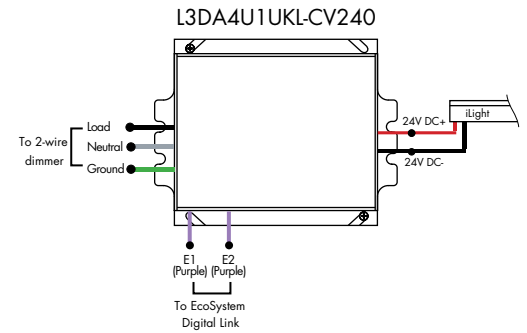

Luminii is a Lutron OEM Advantage Partner

Lutron Power Supplies 1%

MODEL

L3DA4U1UKL-CV240

HiLume™ 1% EcoSystem Voltage LED driver
40W max

MODELS	L3DA4U1UKL-CV240
Length	4.98"
Width	4.00"
Depth	2.62"

Luminii is a Lutron OEM Advantage Partner