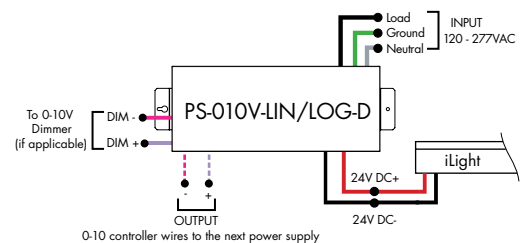

Plexineon Rings Suspended Mount

Static White and Monochrome Colors

Power Supplies

See Power Supply instructions and spec sheet for wiring information. For a complete list of compatible dimmers, see Compatible Dimming Chart on the Resources page.

Ordering Code Universal Dimming Power Supplies 1% 120VAC - 277VAC

MODEL	INPUT CONTROL	ENVIRONMENT	WATTAGE	OUTPUT
PS-Power Supply, 120-277VAC	UNI-0-10V Dimming, Phase Dimming	D-Dry W-Wet	30-30 Watts 60-60 Watts 96-96 Watts 3x96-3x96 Watts	24-24 VDC

Compatibility: View a complete list of compatible dimmers on product page ([Link](#))

0-10V - 1% dimming
MLV/ELV/TRIAC - 1% dimming, consult dimming compatibility chart

MODELS	PS-UNI-W-30W	PS-UNI-W-60W	PS-UNI-W-96W	PS-UNI-W-3X96W
Length	6.50"	7.40"	8.66"	11.85"
Width	3.73"	3.73"	3.73"	4.32"
Depth	1.61"	1.61"	1.61"	1.81"

MODELS	PS-UNI-D-30W	PS-UNI-D-60W	PS-UNI-D-96W	PS-UNI-D-3X96W
Length	8.77"	8.77"	8.11"	9.94"
Width	4.27"	4.27"	5.60"	7.61"
Depth	1.83"	1.83"	1.83"	2.02"

Ordering Code 0-10V Dimming Power Supplies 0.1% 120VAC - 277VAC

MODEL	INPUT CONTROL	ENVIRONMENT	WATTAGE	OUTPUT
PS-Power Supply, 120-277VAC	010VLIN-0-10V Dimming (0.1%), Linear 010VLOG-0-10V Dimming (0.1%), Logarithmic	D-Dry	96-96 Watts 3X96-3x96 Watts	24-24 VDC

MODELS	96W	3X96
Length	14.40"	15.00"
Width	5.20"	6.62"
Depth	2.60"	4.45"