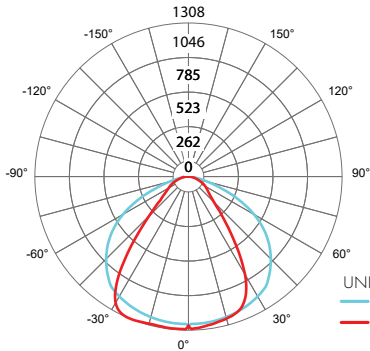

Use complete Dotting Chart Tool online for more dotting information

Product Dimensions

Photometry

MKL-48-VC72VHO-30K-C

Myka Trimless Recessed, 4ft, VHO, 3000K, Clear Lens

Zonal Lumen Summary 3000K

Zone	Lumen	% Fixture
0-30	258	35%
0-40	420	57%
0-60	647	87%
0-90	735	99%
0-180	742	100%