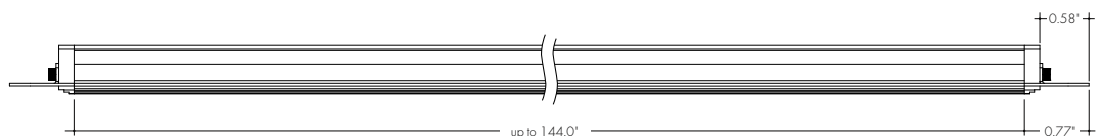

Use complete Dotting Chart Tool online for more dotting information

Product Dimensions

Photometry

MKL-48-VC72VHO-30K-C

Myka Trimless Recessed, 4ft, VHO, 3000K, Clear Lens

Zonal Lumen Summary 3000K

Zone	Lumen	% Fixture
0-30	258	35%
0-40	420	57%
0-60	647	87%
0-90	735	99%
0-180	742	100%