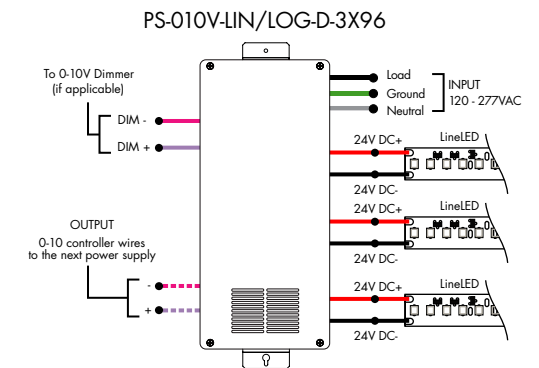

For use with Static White

Ordering Code - 0-10V Dimming Power Supplies 0.1% 120VAC - 277VAC

MODEL	INPUT CONTROL	ENVIRONMENT	WATTAGE	OUTPUT
PS-Power Supply, 120-277VAC	010V-LIN - 0-10V Dimming (0.1%), Linear 010V-LOG - 0-10V Dimming (0.1%), Logarithmic	D-Dry	96 - 96 Watts 3x96 - 3x96 Watts	24 - 24 VDC

MODELS	96W	3X96
Length	14.40"	15.00"
Width	5.20"	6.62"
Depth	2.60"	4.45"