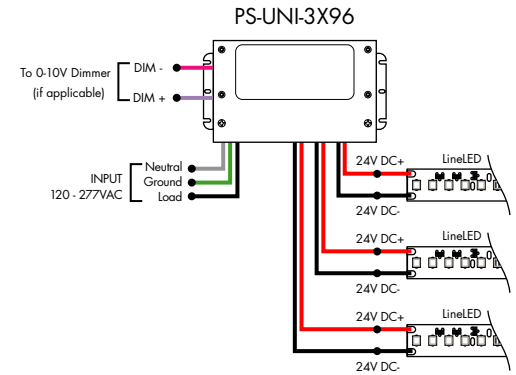

Power Supplies

See Power Supply instructions and spec sheet for wiring information. For a complete list of compatible dimmers, see Compatible Dimming Chart on the Resources page.

For use with Static White

Ordering Code - Universal Dimming Power Supplies 0.1% 120VAC - 277VAC

MODEL	INPUT CONTROL	WATTAGE	OUTPUT
PS-Power Supply, 120-277VAC	UNI - 0-10V Dimming (0.1%), Phase Dimming (0.1%)	30 - 30 Watts 60 - 60 Watts 96 - 96 Watts 3x96 - 3x96 Watts	24 - 24 VDC

0-10V - 0.1% dimming
MLV/ELV/TRIAC - 0.1% dimming, consult dimming compatibility chart

MODELS	PS-UNI-30W	PS-UNI-60W	PS-UNI-96W	PS-UNI-3X96W
Length	6.50"	7.40"	8.66"	11.85"
Width	3.73"	3.73"	3.73"	4.32"
Depth	1.61"	1.61"	1.61"	1.81"