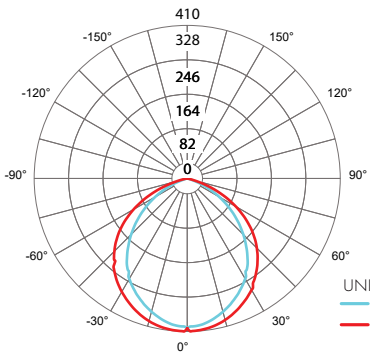

MKL-48-VC72VHO-30K-BLV

Zonal Lumen Summary 3000K

Zone	Lumen	% Fixture
0-30	75	32%
0-40	122	52%
0-60	204	88%
0-90	230	99%
0-180	233	100%

UNIT: CD
C0/180
C90/270

Myka Trimless Recessed, 4ft, VHO, 3000K, White Blade Louver