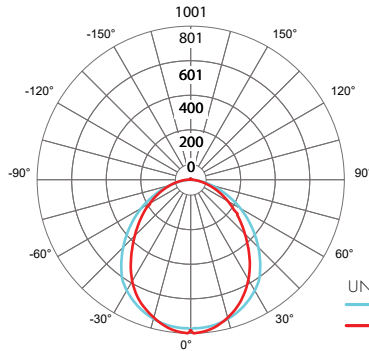

MKL-48-VC72VHO-30K-HF

MKL-48-VC72VHO-30K-MF

Zonal Lumen Summary 3000K

Zone	Lumen	% Fixture
0-30	186	30%
0-40	299	48%
0-60	502	81%
0-90	615	99%
0-180	622	100%

UNIT: CD
C0/180
C90/270

Myka Trimless Recessed, 4ft, VHO, 3000K, Frosted Lens