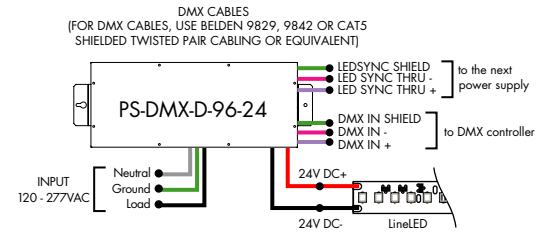

Power Supplies

See Power Supply instructions and spec sheet for wiring information. For a complete list of compatible dimmers, see Compatible Dimming Chart on the Resources page.

For use with Static White

Ordering Code - DMX Dimming Power Supplies 0.1% 120VAC - 277VAC

MODEL	INPUT CONTROL	ENVIRONMENT	WATTAGE	OUTPUT
PS-Power Supply, 120-277VAC	DMX-DMX (0.1%)	D-Dry	96-96 Watts 3x96-3x96 Watts	24-24 VDC

MODELS	96W	3X96
Length	14.40"	15.00"
Width	5.20"	6.62"
Depth	2.60"	4.56"

ZONAL CONTROL POWER SUPPLIES.
CONTROL MULTIPLE TAPES/ZONES USING DMX CHANNELS.