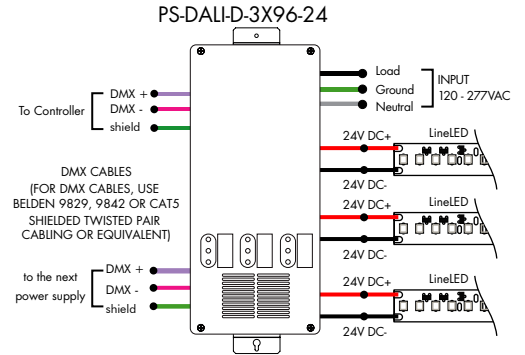

Power Supplies

See Power Supply instructions and spec sheet for wiring information. For a complete list of compatible dimmers, see Compatible Dimming Chart on the Resources page.

For use with Static White

Ordering Code - DMX Dimming Power Supplies 0.1% 120VAC - 277VAC

MODEL	INPUT CONTROL	ENVIRONMENT	WATTAGE	OUTPUT
PS-Power Supply, 120-277VAC	DMX-DMX (0.1%)	D-Dry	96-96 Watts 3x96-3x96 Watts	24-24 VDC

MODELS	96W	3X96
Length	14.40"	15.00"
Width	5.20"	6.62"
Depth	2.60"	4.56"

ZONAL CONTROL POWER SUPPLIES.
CONTROL MULTIPLE TAPES/ZONES USING DMX CHANNELS.