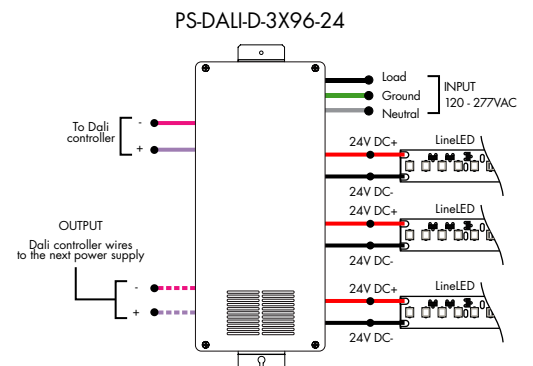

Model	96W
Length	14.40"
Width	5.20"
Depth	2.60"

For use with Static White

Ordering Code - DALI Dimming Power Supplies 0.1% 120VAC - 277VAC

MODEL	INPUT CONTROL	ENVIRONMENT	WATTAGE	OUTPUT
PS-Power Supply, 120-277VAC	DALI-DALI (0.1%)	D-Dry	96-96 Watts 3x96-3x96 Watts	24-24 VDC

Model	96W	3X96
Length	14.40"	15.00"
Width	5.20"	6.62"
Depth	2.60"	4.56"

Power Supplies

See Power Supply instructions and spec sheet for wiring information. For a complete list of compatible dimmers, see Compatible Dimming Chart on the Resources page.