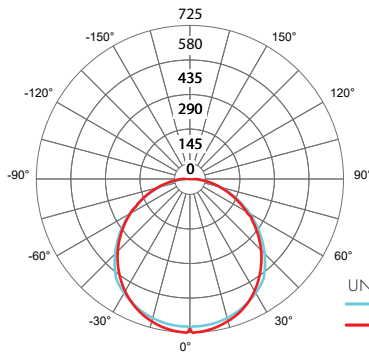

MKL-48-VC72VHO-30K-MF

MKL-48-VC72VHO-30K-WLV

Zonal Lumen Summary 3000K

Zone	Lumen	% Fixture
0-30	139	26%
0-40	230	42%
0-60	412	76%
0-90	535	99%
0-180	542	100%

UNIT: CD
C0/180
C90/270

Myka Trimless Recessed, 4ft, VHO, 3000K, Black Blade Louver