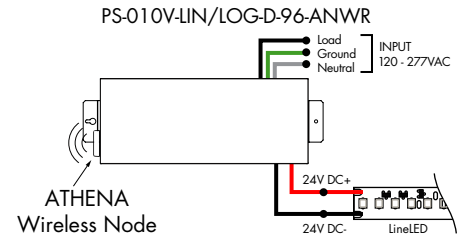

Power Supplies

See Power Supply instructions and spec sheet for wiring information. For a complete list of compatible dimmers, see Compatible Dimming Chart on the Resources page.

For use with Static White

Ordering Code - Athena 0-10V LED Driver

MODEL	INPUT CONTROL	ENVIRONMENT	WATTAGE	OUTPUT	FEATURE
PS-Power Supply, 120-277VAC	010V-LIN-0-10V Dimming (0.1%), Linear	D-Dry	96-96 Watts	24-24 VDC	AWNR-Athena Wireless Node
	010V-LOG-0-10V Dimming (0.1%), Logarithmic				

MODELS	96W
Length	14.40"
Width	5.20"
Depth	2.60"