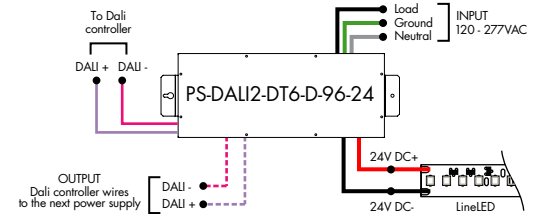

For use with Static White

Ordering Code - DALI 2 Dimming Power Supplies 0.1% 120VAC - 277VAC

MODEL	INPUT CONTROL	ENVIRONMENT	WATTAGE	OUTPUT
PS-Power Supply, 120-277VAC	DALI2-DT6-DALI2 DT6 (0.1%)	D-Dry	96-96 Watts	24-24 VDC

Model	96W
Length	14.40"
Width	5.20"
Depth	2.60"