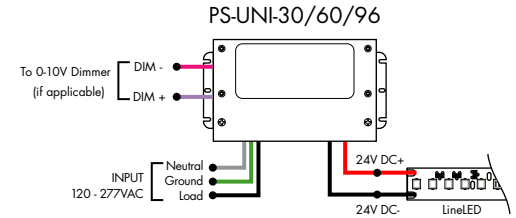

Power Supplies

See Power Supply instructions and spec sheet for wiring information. For a complete list of compatible dimmers, see Compatible Dimming Chart on the Resources page.

For use with Static White

Ordering Code - Universal Dimming Power Supplies 0.1% 120VAC - 277VAC

MODEL	INPUT CONTROL	WATTAGE	OUTPUT
PS-Power Supply, 120-277VAC	UNI - 0-10V Dimming (0.1%), Phase Dimming (0.1%)	30 - 30 Watts 60 - 60 Watts 96 - 96 Watts 3x96 - 3x96 Watts	24 - 24 VDC

0-10V - 0.1% dimming
MLV/ELV/TRIAC - 0.1% dimming, consult dimming compatibility chart

MODELS	PS-UNI-30W	PS-UNI-60W	PS-UNI-96W	PS-UNI-3X96W
Length	6.50"	7.40"	8.66"	11.85"
Width	3.73"	3.73"	3.73"	4.32"
Depth	1.61"	1.61"	1.61"	1.81"