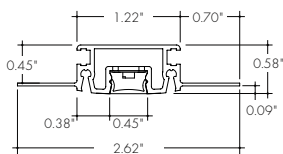

Product Dimensions