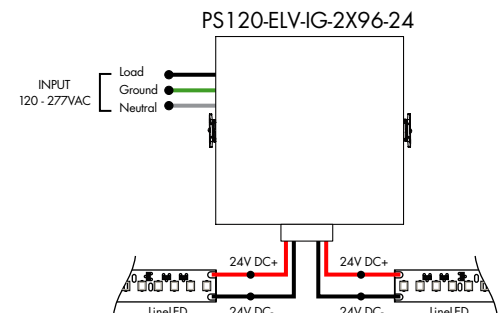

For use with Static White

Ordering Code - In-Ground Power Supplies

MODEL	INPUT CONTROL	ENVIRONMENT	WATTAGE	OUTPUT
PS120-Power Supply, 120VAC PS240-Power Supply, 240VAC PS277-Power Supply, 277VAC	ELV-ELV Dimming (1%)	IG-In Ground	2X96-2X96 Watts	24-24 VDC

MODELS	2X96W
Length	8.40"
Width	8.30"
Depth	8.10"