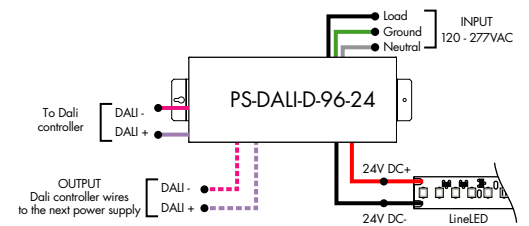

For use with Static White

Ordering Code - DALI Dimming Power Supplies 0.1% 120VAC - 277VAC

MODEL	INPUT CONTROL	ENVIRONMENT	WATTAGE	OUTPUT
PS-Power Supply, 120-277VAC	DALI-DALI (0.1%)	D-Dry	96-96 Watts 3x96-3x96 Watts	24-24 VDC

Model	96W	3X96
Length	14.40"	15.00"
Width	5.20"	6.62"
Depth	2.60"	4.56"