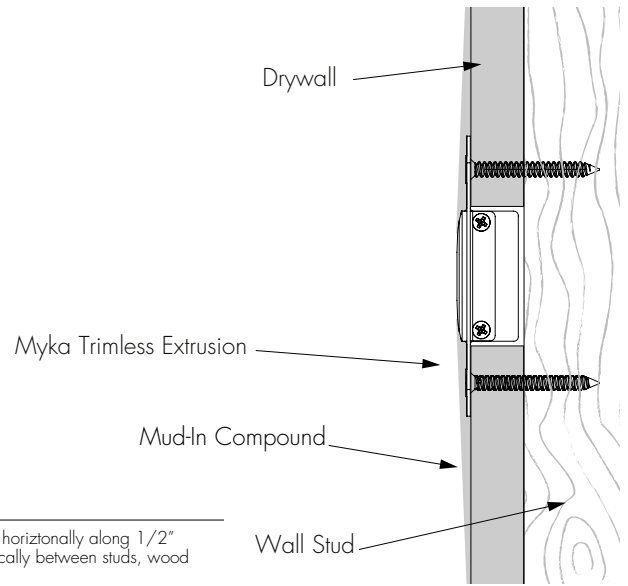

Applications