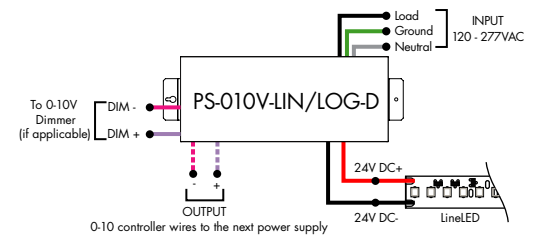

For use with Static White

Ordering Code - 0-10V Dimming Power Supplies 0.1% 120VAC - 277VAC

MODEL	INPUT CONTROL	ENVIRONMENT	WATTAGE	OUTPUT
PS-Power Supply, 120-277VAC	010V-LIN - 0-10V Dimming (0.1%), Linear 010V-LOG - 0-10V Dimming (0.1%), Logarithmic	D-Dry	96 - 96 Watts 3x96 - 3x96 Watts	24 - 24 VDC

MODELS	96W	3X96
Length	14.40"	15.00"
Width	5.20"	6.62"
Depth	2.60"	4.45"