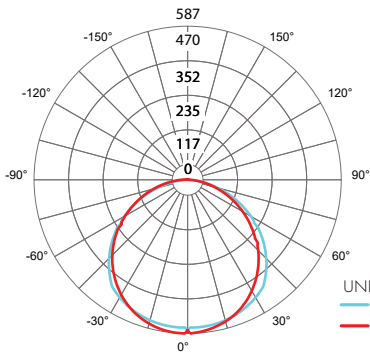

MKL-48-VC72VHO-30K-F

MKL-48-VC72VHO-30K-BLV

Zonal Lumen Summary 3000K

Zone	Lumen	% Fixture
0-30	114	26%
0-40	189	42%
0-60	341	77%
0-90	440	99%
0-180	445	100%

UNIT: CD
C0/180
C90/270

Myka Trimless Recessed, 4ft, VHO, 3000K, Matte-Frosted Lens