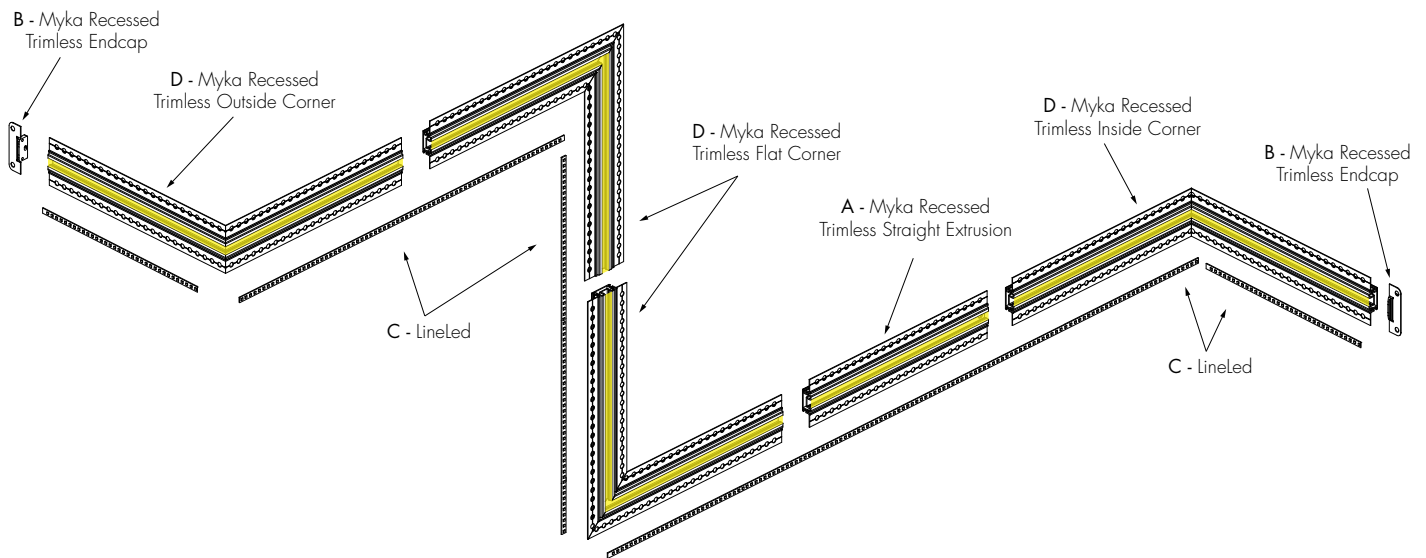

Myka Recessed Trimless System - Sample Run