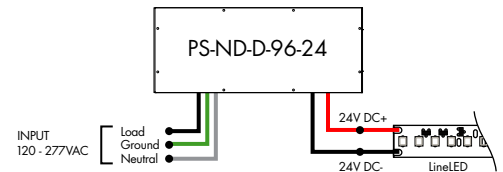

For use with Static White

Ordering Code - Non-Dimming Power Supply, 120VAC - 277VAC

MODEL	INPUT CONTROL	ENVIRONMENT	WATTAGE	OUTPUT
PS-Power Supply, 120-277VAC	ND-Non Dimming	D-Dry	96-96 Watts	24-24 VDC

MODELS	96W
Length	14.40"
Width	5.20"
Depth	2.60"