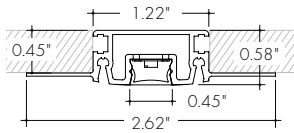

Finish Options

- ☐ Mill Finish