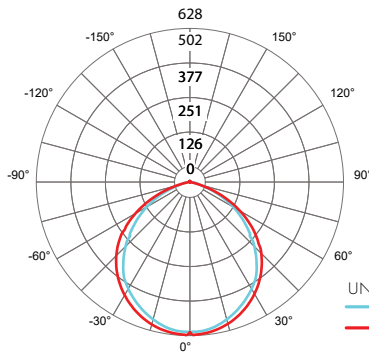

MKL-48-VC72VHO-30K-WLV

Zonal Lumen Summary 3000K

Zone	Lumen	% Fixture
0-30	117	30%
0-40	191	49%
0-60	329	84%
0-90	386	99%
0-180	390	100%

UNIT: CD
C0/180
C90/270