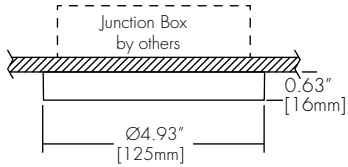

Canopy

RDS

Round Slim Canopy