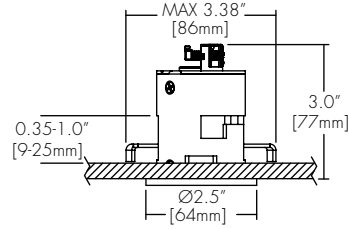

RDR

Semi-Recessed