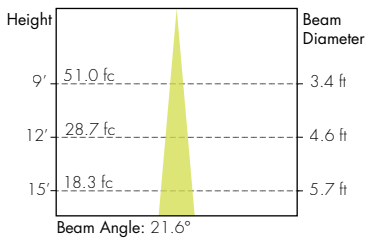

Photometry

20° Faceted Reflector