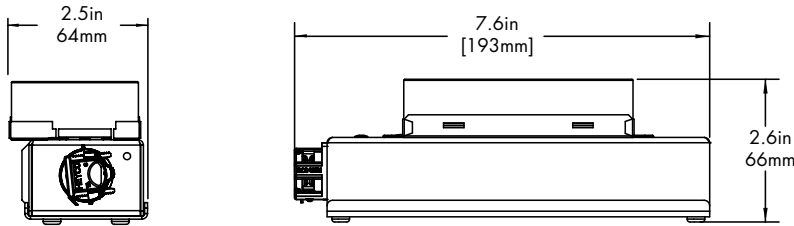

HRM Single with Externally Mounted Driver