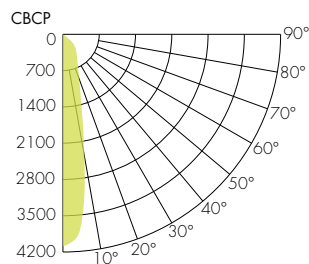

Photometry

20° Faceted Reflector