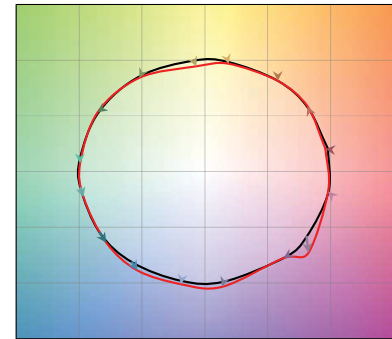

— Reference Source — Test Source

6500K

COLOR VECTOR GRAPHIC