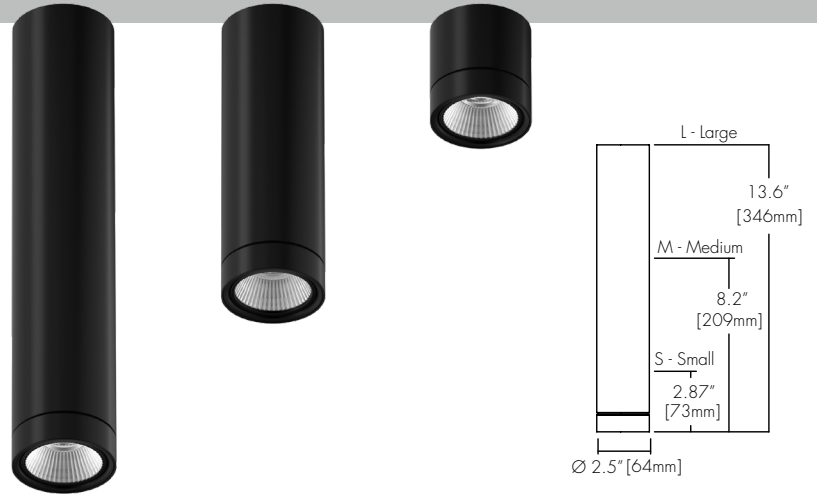

LETO 11 MINI

SURFACE MOUNT CYLINDER

Features

- Faceted metal reflectors provide beam spreads between 20° to 60°.
- Three output options available up to 1500 lumens.
- Nine drivers selections available to cover wide range of applications.
- Five year warranty.

Finish Options

- White, Silver, Mocha, Firebrick, Warm Nickel
- Black, Charcoal, Cerulean, Bronze, Aged Brass

Technical Information

OUTPUT OPTIONS	700 lm	1000 lm	1500 lm
Size	S/M/L	S/M/L	M/L
Fixture wattage	6.5 W	9.8 W	14.8 W
Delivered Lumen	693 lm	1030 lm	1450 lm
Efficacy	107 lm/W	105 lm/W	98 lm/W
Center Beam Candlepower (20° Faceted Reflector)	1985 cd	2951 cd	4128 cd

CCT	Multiplier	CRI	TM-30		
			R_f	R_g	R_o
2500K	0.80	93+	93	102	50+
2700K	0.92	93+	92	100	50+
3000K	0.97	93+	92	103	50+
3500K	1.00	93+	93	102	50+
4000K	1.07	93+	92	101	50+
6500K	1.05	93+	92	101	50+

Ordering Code

Integral Driver Example: Fixture LET11M-SM-S-07-25KF20-NA-WH-WH-RDS-WH-PHSD-NA

Remote Driver Example: Fixture LET11M-SM-S-07-25K-F20-NA-WH-WH-RDS-WH-PHSD-NA-HRM-LET11M-SM-07-25K-PHSD-NA

Fixture

MODEL	TYPE	SIZE	OUTPUT	CCT	OPTIC	ACCESSORY	BODY FINISH	BAFFLE FINISH
LET11M-Leto 11 Mini	SM-Surface Mount	S - Small M - Medium L - Large	07- 700 lumens (6.5W) 10- 1000 lumens (9.8W) 07- 700 lumens (6.5W)⁶ 10- 1000 lumens (9.8W) 15- 1500 lumens (14.8W)	25K-2500K 27K-2700K 30K-3000K 35K-3500K 40K-4000K 65K-6500K	F20-20 Degree, Faceted F30-30 Degree, Faceted F60-60 Degree, Faceted	NA-No Accessory DL-Diffusing Lens HC-Honeycomb Louver¹	Standard WH-White BK-Black S-Silver Premium² MA-Mocha CC-Charcoal CR-Cerulean FB-Firebrick BZ-Bronze WN-Warm Nickel AB-Aged Brass	Standard WH-White BK-Black S-Silver Premium² MA-Mocha CC-Charcoal CR-Cerulean FB-Firebrick BZ-Bronze WN-Warm Nickel AB-Aged Brass
CANOPY/ HOUSING	CANOPY FINISH	DRIVER	DRIVER OPTIONS⁶					
RDS - Round Slim RDR - Round Semi-Recessed	Standard WH - White BK - Black S - Silver Premium² MA - Mocha CC - Charcoal CR - Cerulean FB - Firebrick BZ - Bronze WN - Warm Nickel AB - Aged Brass	PHSD - Forward/Reverse Phase, 1% Dimming, 120V Only 010S - 0-10V, 1% Dimming, 120/277V 0103 - 0-10V, 1% Dimming, 347V Only⁴ 010L - EldoLED, 0-10V, Linear, 0.1% Dimming, 120/277V⁴ 010G - EldoLED, 0-10V, Log, 0.1% Dimming, 120/277V⁴ DALI - EldoLED, DALI Protocol 2, DT-6, 0.1% Dimming, 120/277V⁴ DALI8 - EldoLED, DALI Protocol 2, DT-8, 0.1% Dimming, 120/277V⁴ LUTE - Lutron HiLume Ecodigital, 1% Dimming, 120V/277V^{3,4} DMX - EldoLED, DMX, 0.1% Dimming, 120V/277V⁴	NA - None EMG - Emergency Driver⁴					

1 - Size Small is not available with accessory HC Honeycomb.
2 - Premium finishes may have extended lead times. Custom RALs are available, please consult Inside Sales with specific request.
3 - LUTE driver is not available at 700 lumens.