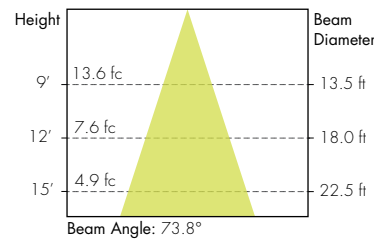

60° Faceted Reflector