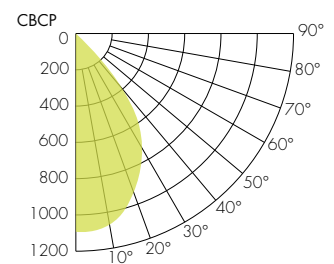

60° Faceted Reflector