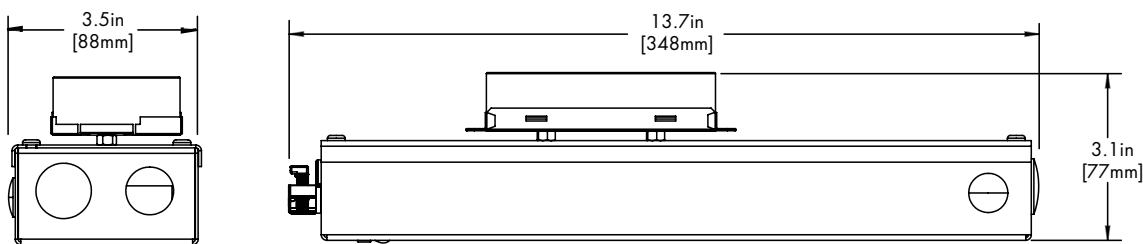

EMG Emergency Driver

120 minute EMG operation time.