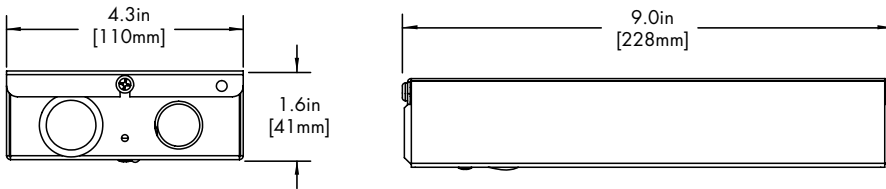

Remote Driver Housing

Depending on the options selected in the order code on page 1, a Remote Driver Housing may be required. This will automatically be generated and put on your order as necessary.

REMOTE DRIVER	MODEL	OUTPUT	CCT	DRIVER	DRIVER OPTIONS
HRM-Housing, Remote	LET11M-SM-Leto 11 Mini Surface Mount	Same as Fixture	Same as Fixture	Same as Fixture	Same as Fixture

Maximum mounting distance to luminaire using 18 AWG wire							
010S	0103	PHSD	010L	010G	DALI	DMX	LUTE
16'	16'	16'	72'	72'	72'	149'	15'

4" J-box

Minimum volume required to mount drivers in junction box: 70mm x 40mm x 30mm.

Canopy	+	Driver
RDS	+	PHSD
RDS	+	010S

HRM Single with Externally Mounted Driver

Driver
0103
010L
010G
010S
DALI
LUTE

HRM Double

Driver
DALI8
DMX

HRM Cylinder Driver

Canopy	+	Driver
RDR	+	010S
RDR	+	PHSD

EMG Emergency Driver

120 minute EMG operation time.

Driver
EMG