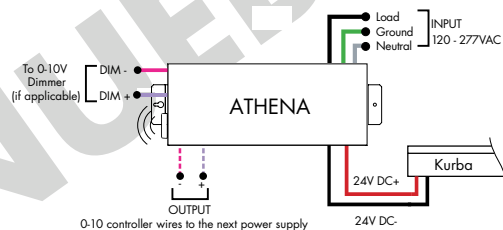

Kurba Medium Horizontal Static White

Field Bendable 24V System

Power Supplies

See Power Supply instructions and spec sheet for wiring information. For a complete list of compatible dimmers, see Compatible Dimming Chart on the Resources page.

For use with Static White

Athena 0-10V LED Driver

MODEL	INPUT CONTROL	ENVIRONMENT	WATTAGE	OUTPUT	FEATURE
PS-Power Supply, 120-277VAC	010V-LIN-0-10V Dimming (0.1%), Linear 010V-LOG-0-10V Dimming (0.1%), Logarithmic	D-Dry	96-96 Watts	24-24 VDC	AWN-R-Athena