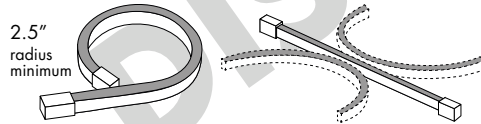

Constraints

Horizontal Bend Direction

Bend LED in these positions only to avoid damage

Illuminated surface shown in gray