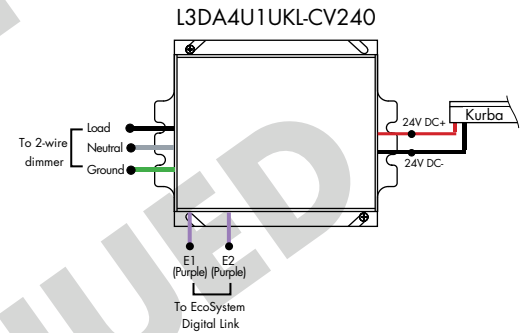

MODEL

L3DA4U1UKL-CV240

HiLume™ 1% EcoSystem Voltage LED driver
40W max

MODELS	L3DA4U1UKL-CV240
Length	4.98"
Width	4.00"
Depth	2.62"