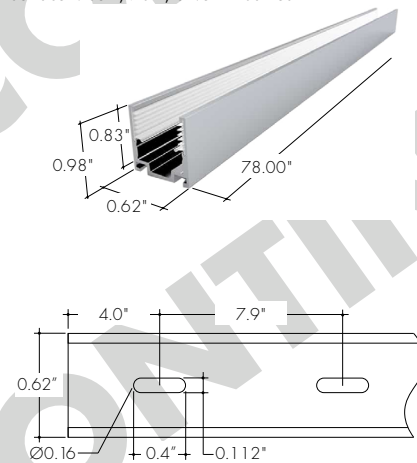

MC-KBM-SAP-SM-78-SA

KBM Mounting Channel, Serrated Aluminum Profile, Surface Mount, 78in, Silver Anodized