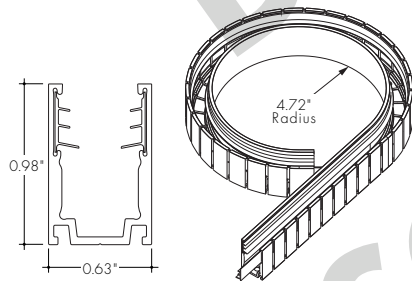

Bendable stainless steel mounting channel providing grip. For use with light strip mounted to the ceiling. **NOTE:** Compatible with IMB - Back Feed only