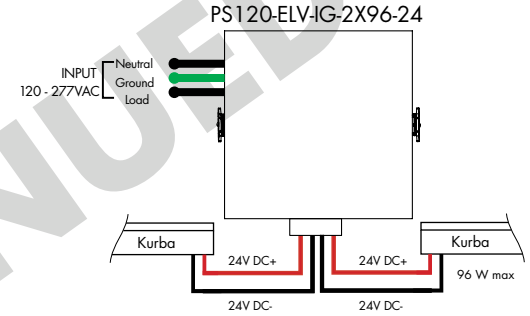

#### MODELS 2X96W

<b>Length</b>	8.40"
<b>Width</b>	8.30"
<b>Depth</b>	8.10"

Luminii is a Lutron OEM Advantage Partner  
Lutron Power Supplies 1%