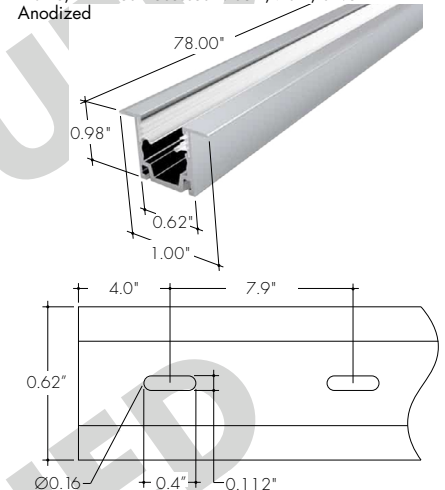

MC-KBM-FSAP-TR-78-SA

KBM Mounting Channel, Flanged Serrated Aluminum Profile, Trimmed Recessed Mount, 78in, Silver Anodized

Flanged aluminum mounting channel providing grip. For use with light strip recessed into the ceiling.

MC-KBM-BSAP-HB-SM-38-SA

KBM Mounting Channel, Bendable Serrated Aluminum Profile, Horizontal Bending, Surface Mount, 38in, Silver Anodized