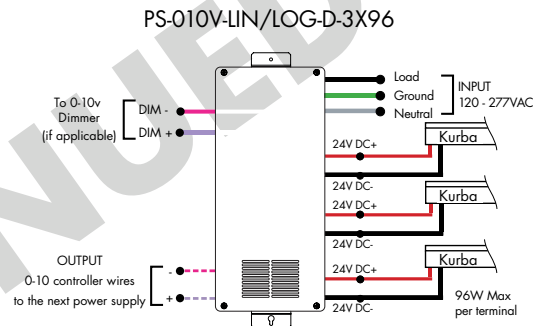

For use with Static White

0-10V Dimming Power Supplies 0.1% 120VAC - 277VAC

MODEL	POWER	OUTPUT	INPUT CONTROL	ENVIRONMENT
PS-Power Supply, 120-277VAC	96-96 Watts 3x96-3x96 Watts	24-24 VDC	010V-LIN-0-10V Dimming (0.1%), Linear 010V-LOG-0-10V Dimming (0.1%), Logarithmic	D-Dry

MODELS	96W	3X96
Length	14.40"	15.00"
Width	5.20"	6.62"
Depth	2.60"	4.45"