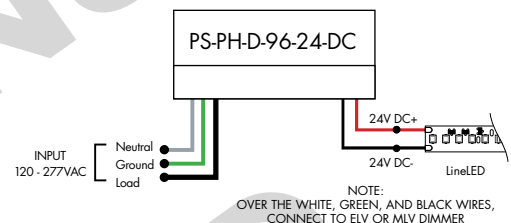

For use with Static White

Ordering Code Phase Dimming Power Supply 1% 120VAC - 277VAC

MODEL	INPUT CONTROL	ENVIRONMENT	WATTAGE	OUTPUT	OUTPUT CONTROL
PS-Power Supply, 120-277VAC	PH-Phase Dimming (Triac, ELV, MLV)	D-Dry	96-96 Watts	24-24 VDC	DC-Direct Current