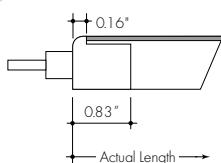

End Connector -IME