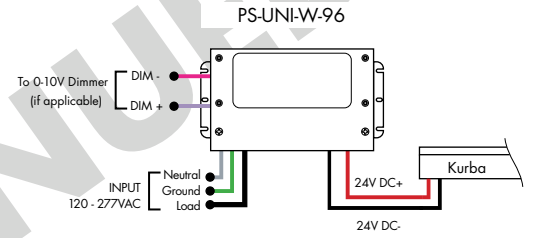

Compatibility: View a complete list of compatible dimmers on product page [Link](#)

0-10V - 1% dimming  
MLV/ELV/TRIAC - 1% dimming, consult dimming compatibility chart

MODELS	PS-UNI-W-30W	PS-UNI-W-60W	PS-UNI-W-96W	PS-UNI-W-3X96W
Length	6.50"	7.40"	8.66"	11.85"
Width	3.73"	3.73"	3.73"	4.32"
Depth	1.61"	1.61"	1.61"	1.81"