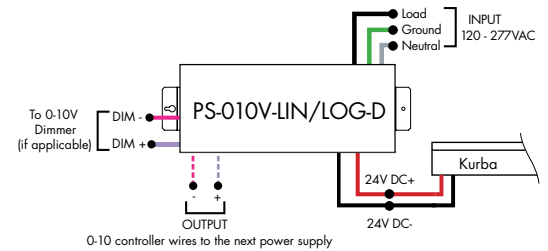

For use with Static White

0-10V Dimming Power Supplies 0.1% 120VAC - 277VAC

MODEL	POWER	OUTPUT	INPUT CONTROL	ENVIRONMENT
PS-Power Supply, 120-277VAC	96-96 Watts 3x96-3x96 Watts	24-24 VDC	010V-LIN-0-10V Dimming (0.1%), Linear 010V-LOG-0-10V Dimming (0.1%), Logarithmic	D-Dry

MODELS	96W	3X96
Length	14.40"	15.00"
Width	5.20"	6.62"
Depth	2.60"	4.45"