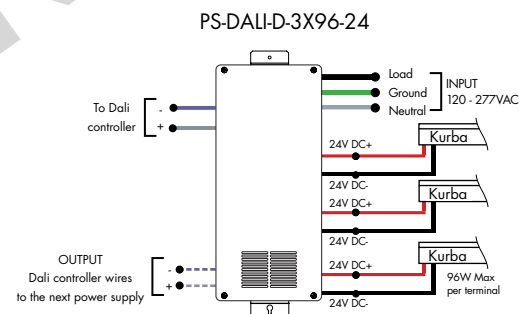

For use with Static White

DALI Dimming Power Supplies 0.1% 120VAC - 277VAC

MODEL	INPUT CONTROL	ENVIRONMENT	WATTAGE	OUTPUT
PS-Power Supply, 120-277VAC	DALI-DALI (0.1%)	D-Dry	96-96 Watts 3x96-3x96 Watts	24-24 VDC