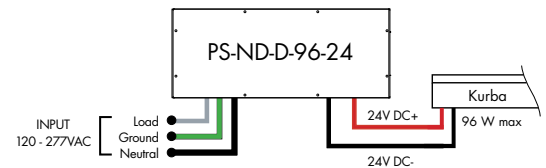

For use with Static White

DMX Dimming Power Supplies 0.1% 120VAC - 277VAC

MODEL	INPUT CONTROL	ENVIRONMENT	WATTAGE	OUTPUT
PS-Power Supply, 120-277VAC	ND-Non Dimming	D-Dry	96-96 Watts	24-24 VDC

MODELS	96W
Length	14.40"
Width	5.20"
Depth	2.60"