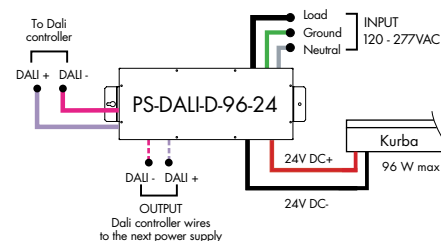

Model	96W	3X96
Length	14.40"	15.00"
Width	5.20"	6.62"
Depth	2.60"	4.56"