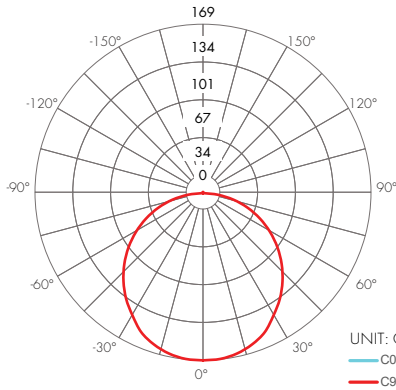

## Photometry

KBM-W-HB-48-22SO-30K-SF-NA-WH

Kurba Medium, Horizontal Bend, 4ft, 3000K, 22SO, Silicone Frosted Lens

Zonal Lumen Summary 3000K

Zone	Lumen	% Fixture
0-30	130	26.7%
0-40	179	36.6%
0-60	376	77.1%
0-90	487	99.8%
<b>Total</b>	<b>488</b>	<b>100.0%</b>