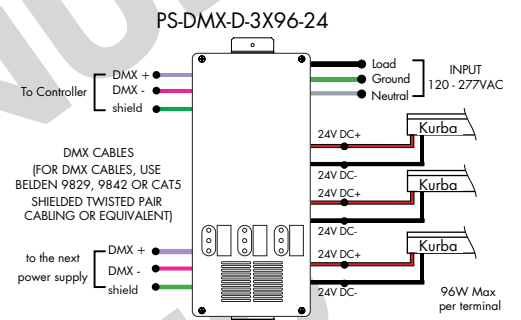

DMX Dimming Power Supplies 0.1% 120VAC - 277VAC

MODEL	INPUT CONTROL	ENVIRONMENT	WATTAGE	OUTPUT
PS-Power Supply, 120-277VAC	DMX-DMX (0.1%)	D-Dry	96-96 Watts 3x96-3x96 Watts	24-24 VDC

MODELS	96W	3X96
Length	14.40"	15.00"
Width	5.20"	6.62"
Depth	2.60"	4.56"