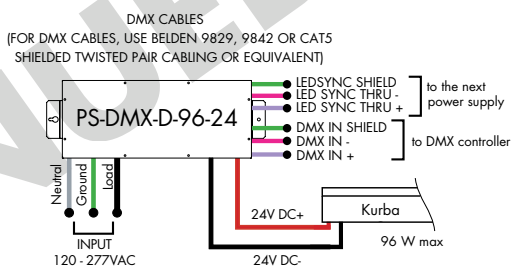

DMX Dimming Power Supplies 0.1% 120VAC - 277VAC

MODEL	INPUT CONTROL	ENVIRONMENT	WATTAGE	OUTPUT
PS-Power Supply, 120-277VAC	DMX-DMX (0.1%)	D-Dry	96-96 Watts 3x96-3x96 Watts	24-24 VDC

MODELS	96W	3X96
Length	14.40"	15.00"
Width	5.20"	6.62"
Depth	2.60"	4.56"