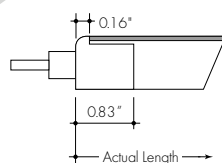

End Connector -IME