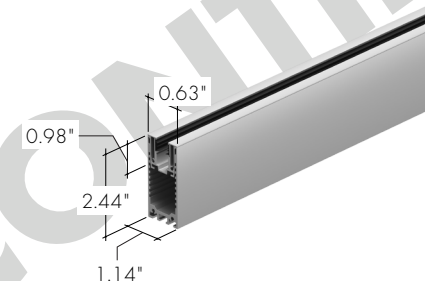

MC-KBM-RCWY-SM-78-SA

KBM Mounting Channel, Raceway, Surface Mount, 78in, Silver Anodized

Raceway channel allows for hidden cable management and is a superb option where tidiness is required. **NOTE:** Compatible with IMB - Back Feed only