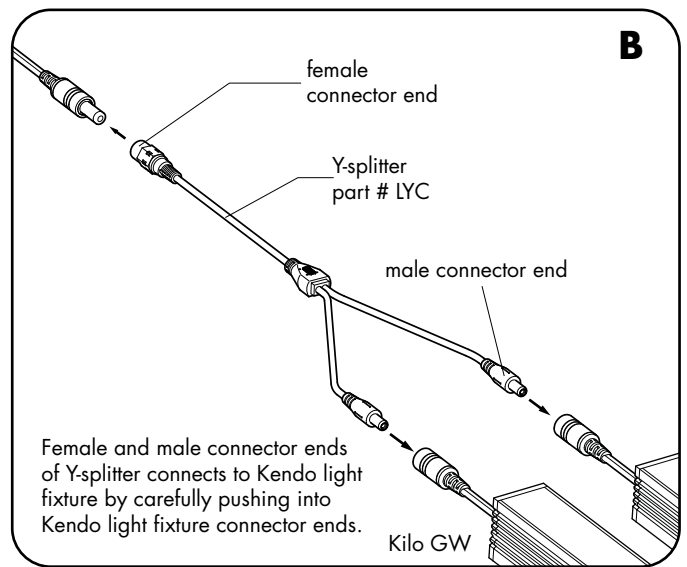

Kilo Graze/Wash (Kilo GW) - Installation Instructions

Models KGW-

Please read all instructions prior to installation and keep for future reference!

1. PRODUCT TO BE INSTALLED BY A QUALIFIED ELECTRICIAN.
2. USE ONLY WITH CLASS 2 POWER UNIT
3. 24 VOLTS DC
4. SUITABLE FOR DAMP LOCATIONS
5. UNDER-CABINET OR SURFACE MOUNT.
6. SUITABLE FOR INSTALLATION IN THE STORAGE AREA OF A CLOTHES CLOSET ON OUTPUTS 5.7W/FT OR LESS
7. FIXTURE SHOULD BE INSTALLED BY TWO PEOPLE.

7777 Merrimac Ave
Niles, IL 60714
T 224.333.6033
F 224.757.7557
info@luminii.com
www.luminii.com

REVO.8

03112026

2 / 4

1 Kilo GW sample layout