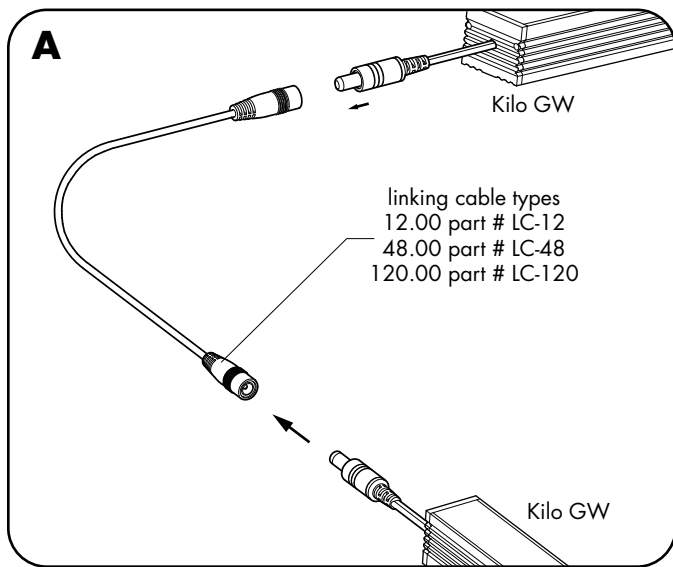

Kilo Graze/Wash (Kilo GW) - Installation Instructions

Models KGW-

Please read all instructions prior to installation and keep for future reference!

1. PRODUCT TO BE INSTALLED BY A QUALIFIED ELECTRICIAN.
2. USE ONLY WITH CLASS 2 POWER UNIT
3. 24 VOLTS DC
4. SUITABLE FOR DAMP LOCATIONS
5. UNDER-CABINET OR SURFACE MOUNT.
6. SUITABLE FOR INSTALLATION IN THE STORAGE AREA OF A CLOTHES CLOSET ON OUTPUTS 5.7W/FT OR LESS
7. FIXTURE SHOULD BE INSTALLED BY TWO PEOPLE.

7777 Merrimac Ave
Niles, IL 60714
T 224.333.6033
F 224.757.7557
info@luminii.com
www.luminii.com

REVO.8

03112026

2 / 4

1 Kilo GW sample layout