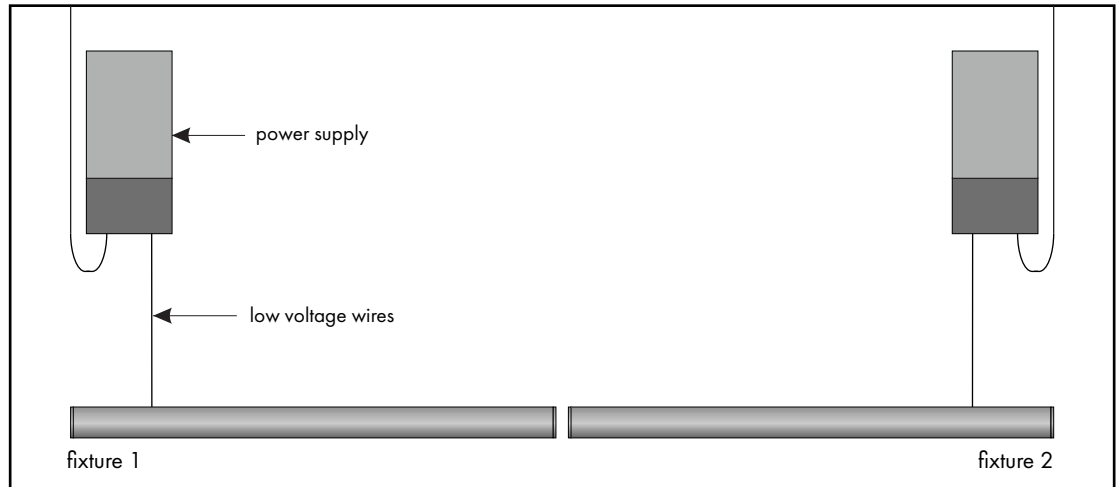

Kilo Graze/Wash (Kilo GW) - Installation Instructions

Models KGW-

7777 Merrimac Ave
Niles, IL 60714
T 224.333.6033
F 224.757.7557
info@luminii.com
www.luminii.com

REVO.8
03112026

4 / 4

Please read all instructions prior to installation and keep for future reference!

1. PRODUCT TO BE INSTALLED BY A QUALIFIED ELECTRICIAN.
2. USE ONLY WITH CLASS 2 POWER UNIT
3. 24 VOLTS DC
4. SUITABLE FOR DAMP LOCATIONS
5. UNDER-CABINET OR SURFACE MOUNT.
6. SUITABLE FOR INSTALLATION IN THE STORAGE AREA OF A CLOTHES CLOSET ON OUTPUTS 5.7W/FT OR LESS
7. FIXTURE SHOULD BE INSTALLED BY TWO PEOPLE.

Multiple powerfeed layouts

power supplies at the end of the run