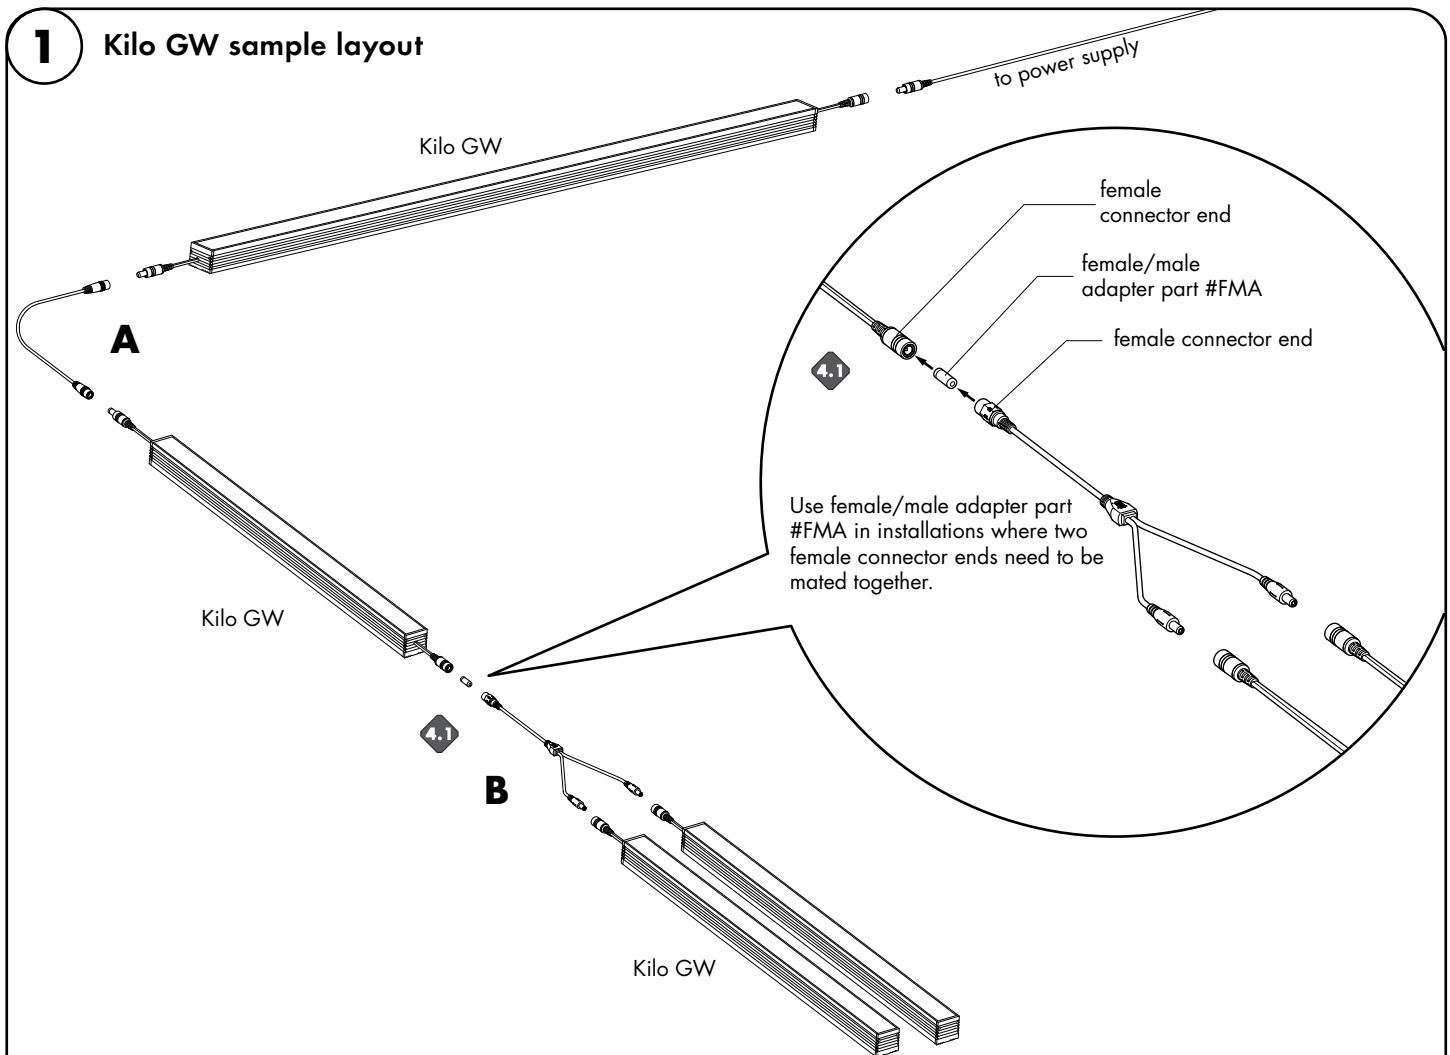

Kilo Graze/Wash (Kilo GW) - Installation Instructions

Models KGW-

Please read all instructions prior to installation and keep for future reference!

1. PRODUCT TO BE INSTALLED BY A QUALIFIED ELECTRICIAN.
2. USE ONLY WITH CLASS 2 POWER UNIT
3. 24 VOLTS DC
4. SUITABLE FOR DAMP LOCATIONS
5. UNDER-CABINET OR SURFACE MOUNT.
6. SUITABLE FOR INSTALLATION IN THE STORAGE AREA OF A CLOTHES CLOSET ON OUTPUTS 5.7W/FT OR LESS
7. FIXTURE SHOULD BE INSTALLED BY TWO PEOPLE.

7777 Merrimac Ave
Niles, IL 60714
T 224.333.6033
F 224.757.7557
info@luminii.com
www.luminii.com

REVO.8

03112026

2 / 4

1 Kilo GW sample layout