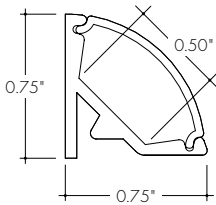

Product Dimensions

Round Frosted Lens

INCLUDED MOUNTING ACCESSORIES

EXTRUSION LENGTH	CONCEALED BRACKET	ENDCAP PAIR
48"	3	1
72"	3	1
96"	4	1
120"	4	1
144"	7	1

Each pair of endcaps includes 1x H3 (no wire feed hole) and 1x H4 (with hole) where applicable. Additional endcaps and mounting clips are available for purchase.

TRANSMISSION PERCENTAGE (COMPARED TO LED TAPE WITHOUT CHANNEL)

LENS	TRANSMISSION %
Round Frosted	61%

See LED tape spec sheet for lens dotting characteristics & compatibility

Ordering code

MODEL	LENGTH	LENS	MOUNTING²	FINISH⁴
K45RC - K45R Channel¹	48 - 48" 72 - 72" 96 - 96"³ 120 - 120"³ 144 - 144"³	RF - Round Frosted	CB - Concealed Bracket	BASE SA - Silver Anodized POWDER COATED BK - Black BZ - Bronze WH - White

1 - End Caps are included with channel, one of H3 (no hole) and one of H4 (with hole). Order additional End Caps as necessary.
2 - Mounting Clips are included with channel. Refer to chart above for provided mounting clip quantities. Order additional Mounting Clips as necessary.

3 - For Channels and Lenses over 96", incremental shipping charges will apply.
4 - Powder Coat finishes may have extended lead times. Custom RALs are available, please consult Inside Sales with specific request.