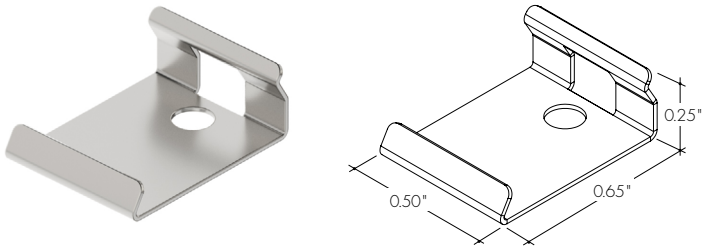

All Channels come with a specified set of Mounting Clips and End Caps, see Ordering Code for details. Order additional Mounting Clips and End Caps as necessary.

Mounting Clip

MB-K45RC-SS
Stainless Steel Concealed Bracket
-CB