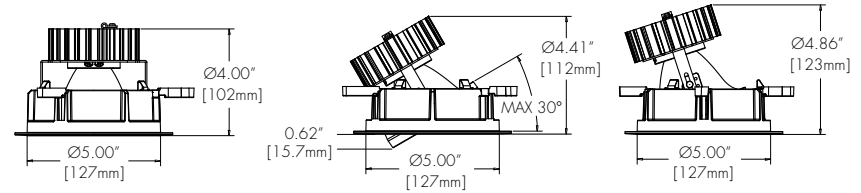

ARTEMIS 3

DOWNLIGHT - ADJUSTABLE - WALL WASH
TUNABLE WHITE & WARM DIM

Features

- Available as a fixed downlight, a wall washer, and an adjustable fixture with 360° rotation and up to 30° angle adjustment.
- Ceiling thickness must be between 1/4" and 1" (6mm & 25mm).
- Faceted and Smooth metal reflectors provide beam spreads between 10° to 80°
- Five year warranty.

Finish Options

- White
- Black
- Silver

Technical Information

TYPE	WD1830				TW2765	
	1000lm	1500lm	2000lm	3000lm	1500lm	3000lm
OUTPUT OPTIONS						
Fixture wattage	11.2 W	16.2 W	21.2 W	31.8 W	16.37 W	34.33 W
Delivered Lumen at full on	1072 lm	1563 lm	2006 lm	2822 lm	1500 lm	2924 lm
Efficacy	96 lm/W	96 lm/W	95 lm/W	89 lm/W	92 wlm/W	85 lm/W
Center Beam Candlepower (10° Faceted Reflector)	8012 cd	11682 cd	14992 cd	21091 cd	11211 cd	21853 cd