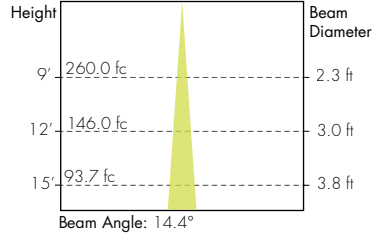

ARTEMIS 3

DOWNLIGHT - ADJUSTABLE - WALL WASH
TUNABLE WHITE & WARM DIM

Photometry

10° Faceted Reflector