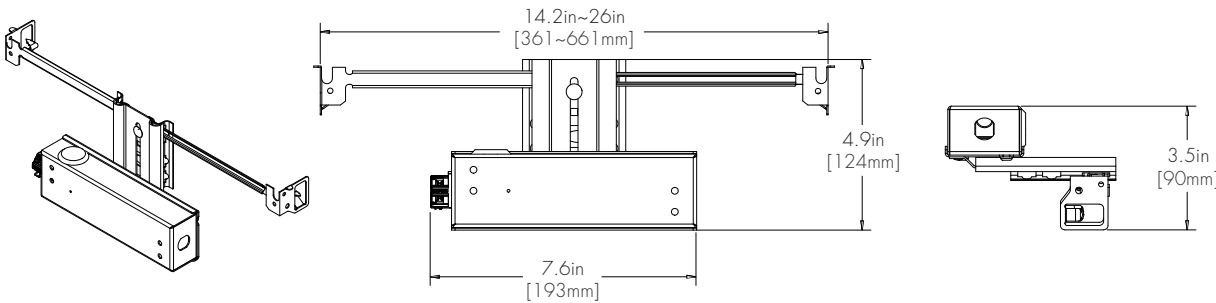

HRM Single

Driver	+	Driver Option
PHSD	+	NA