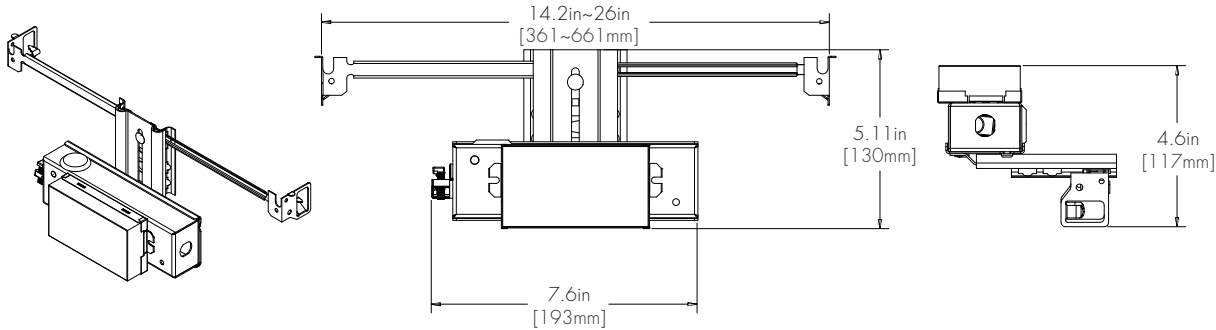

Remote Driver Housing

Maximum mounting distance to luminaire using 18 AWG wire

010S	PHSD	010L	010G	DALI DALI8	DMX	LUTE
16'	16'	72'	72'	72'	149'	15'

HRM Single with Externally Mounted Driver

Driver	+	Driver Option
010L	+	NA
010G	+	NA
010S	+	NA
DALI	+	NA
LUTE	+	NA