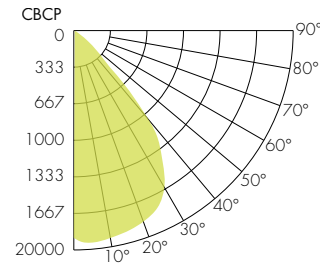

TM-30

Warm Dim 1800K

COLOR VECTOR GRAPHIC

— Reference Source — Test Source

Warm Dim 3000K

COLOR VECTOR GRAPHIC

— Reference Source — Test Source

Tunable White 2700K

10° Faceted Reflector

30° Smooth Reflector

18° Faceted Reflector

45° Smooth Reflector

30° Faceted Reflector

80° Smooth Reflector

45° Faceted Reflector

Wall Wash 18° Faceted Reflector