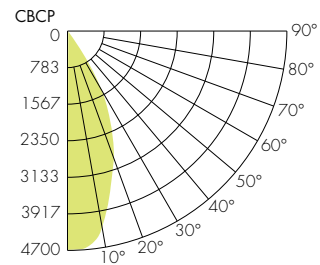

TM-30

Warm Dim 1800K

COLOR VECTOR GRAPHIC

— Reference Source — Test Source

Warm Dim 3000K

COLOR VECTOR GRAPHIC

— Reference Source — Test Source

Tunable White 2700K

COLOR VECTOR GRAPHIC

— Reference Source — Test Source

Tunable White 6500K

COLOR VECTOR GRAPHIC

— Reference Source — Test Source

ARTEMIS 3

DOWNLIGHT - ADJUSTABLE - WALL WASH
TUNABLE WHITE & WARM DIM

Photometry

10° Faceted Reflector

30° Smooth Reflector

18° Faceted Reflector

45° Smooth Reflector

30° Faceted Reflector

80° Smooth Reflector

45° Faceted Reflector

Wall Wash 18° Faceted Reflector