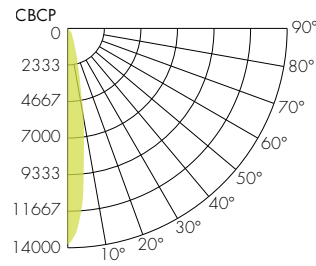

TM-30

Warm Dim 1800K

COLOR VECTOR GRAPHIC

— Reference Source — Test Source

Warm Dim 3000K

COLOR VECTOR GRAPHIC

— Reference Source — Test Source

Tunable White 2700K

COLOR VECTOR GRAPHIC

— Reference Source — Test Source

Tunable White 6500K

COLOR VECTOR GRAPHIC

— Reference Source — Test Source

ARTEMIS 3

DOWNLIGHT - ADJUSTABLE - WALL WASH
TUNABLE WHITE & WARM DIM

Photometry

10° Faceted Reflector

30° Smooth Reflector

18° Faceted Reflector

45° Smooth Reflector

30° Faceted Reflector

80° Smooth Reflector

45° Faceted Reflector

Wall Wash 18° Faceted Reflector