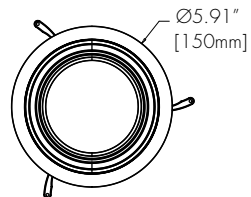

ARTEMIS 3

DOWNLIGHT - ADJUSTABLE - WALL WASH
TUNABLE WHITE & WARM DIM

Dimensions

Trimmed