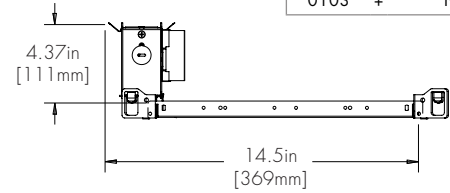

Driver	+ Driver Option
DALI	+ NA
010S	+ NA
010S	+ AWRNR
010L	+ NA
010G	+ NA
0103	+ NA