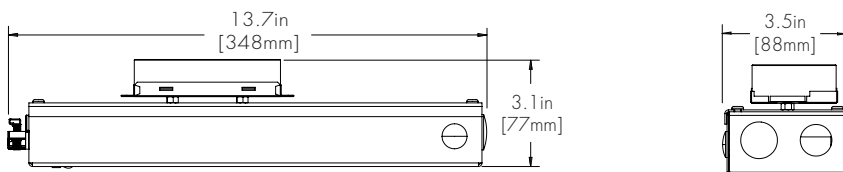

EMG Emergency Driver (120 minutes EMG operation time)

Driver	+	Driver Option
010L	+	EMG
010G	+	EMG
010S	+	EMG
DALI	+	EMG
PHSD	+	EMG