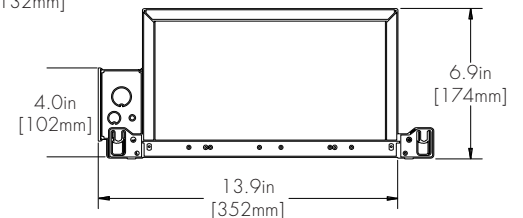

HIC/HCP

Housing, IC Rated/ Housing, IC Rated, Chicago Plenum Rated

Driver	+ Driver Option
PHSD	+ NA
DALI	+ NA
010S	+ NA
010S	+ AWRNR
010L	+ NA
010G	+ NA
0103	+ NA