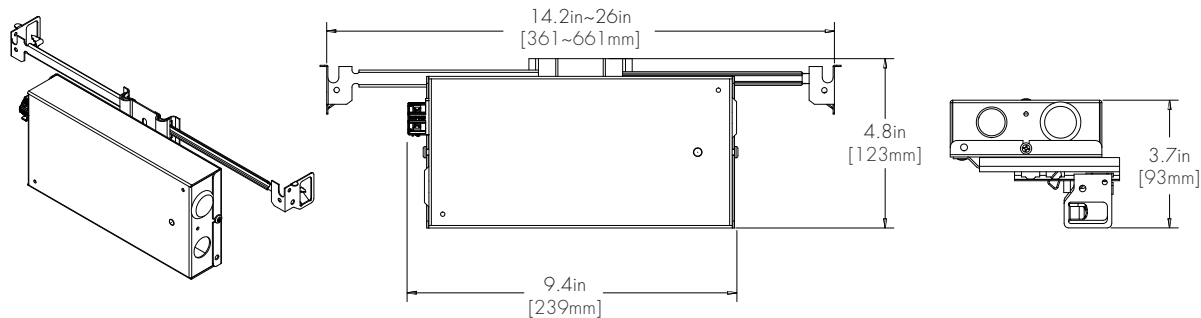

HRM Double

Driver	+	Driver Option
DALI8	+	NA
DMX	+	NA