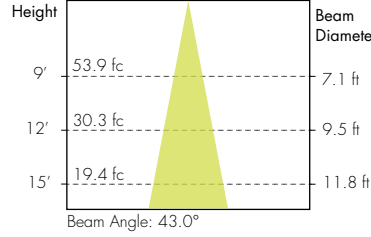

30° Smooth Reflector