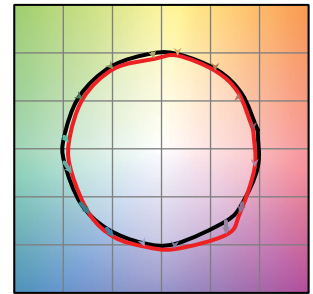

Tunable White 6500K

— Reference Source — Test Source