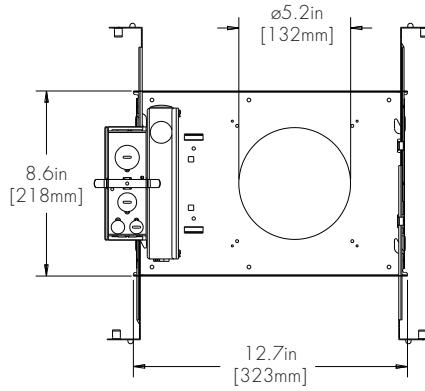

ARTEMIS 3

DOWNLIGHT - ADJUSTABLE - WALL WASH
TUNABLE WHITE & WARM DIM

Remote Driver Housing

HP

New Construction Pan (Non-IC)

Driver	+ Driver Option
PHSD	+ NA