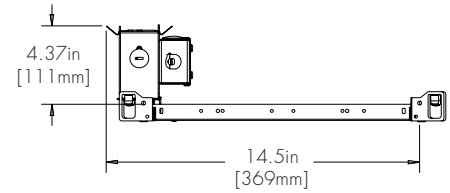

ARTEMIS 3

DOWNLIGHT - ADJUSTABLE - WALL WASH
TUNABLE WHITE & WARM DIM

Remote Driver Housing

HP

New Construction Pan (Non-IC)

Driver	+ Driver Option
PHSD	+ NA