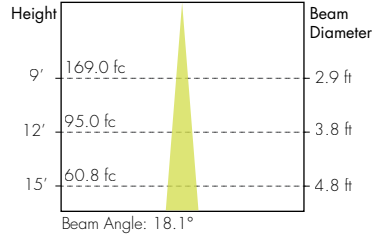

18° Faceted Reflector