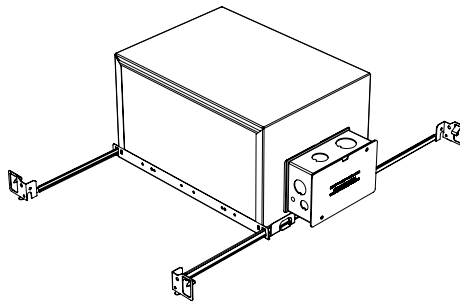

HIC/HCP

Housing, IC Rated/ Housing, IC Rated, Chicago Plenum Rated

Driver	+ Driver Option
PHSD	+ NA
DALI	+ NA
010S	+ NA
010S	+ AWRNR
010L	+ NA
010G	+ NA
0103	+ NA