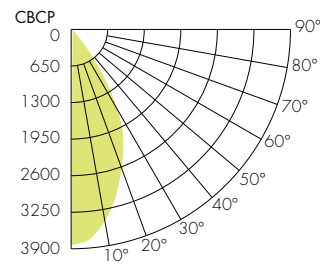

TM-30

Warm Dim 1800K

COLOR VECTOR GRAPHIC

— Reference Source — Test Source

Warm Dim 3000K

COLOR VECTOR GRAPHIC

— Reference Source — Test Source

Tunable White 2700K

10° Faceted Reflector

30° Smooth Reflector

18° Faceted Reflector

45° Smooth Reflector

30° Faceted Reflector

80° Smooth Reflector

45° Faceted Reflector

Wall Wash 18° Faceted Reflector