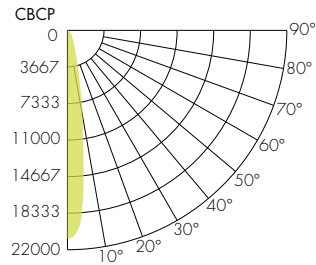

TM-30

Warm Dim 1800K

COLOR VECTOR GRAPHIC

— Reference Source — Test Source

Warm Dim 3000K

COLOR VECTOR GRAPHIC

— Reference Source — Test Source

Tunable White 2700K

COLOR VECTOR GRAPHIC

— Reference Source — Test Source

Tunable White 6500K

COLOR VECTOR GRAPHIC

— Reference Source — Test Source

ARTEMIS 3

DOWNLIGHT - ADJUSTABLE - WALL WASH
TUNABLE WHITE & WARM DIM

Photometry

10° Faceted Reflector

30° Smooth Reflector

18° Faceted Reflector

45° Smooth Reflector

30° Faceted Reflector

80° Smooth Reflector

45° Faceted Reflector

Wall Wash 18° Faceted Reflector