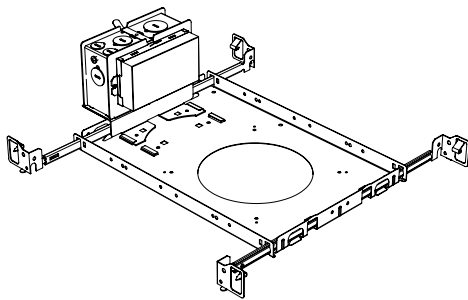

Driver	+ Driver Option
DALI	+ NA
010S	+ NA
010S	+ AWRNR
010L	+ NA
010G	+ NA
0103	+ NA