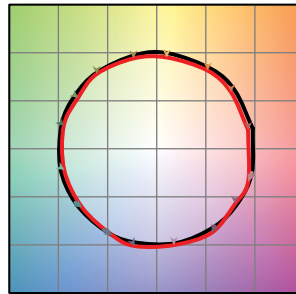

Tunable White 2700K

— Reference Source — Test Source

COLOR VECTOR GRAPHIC