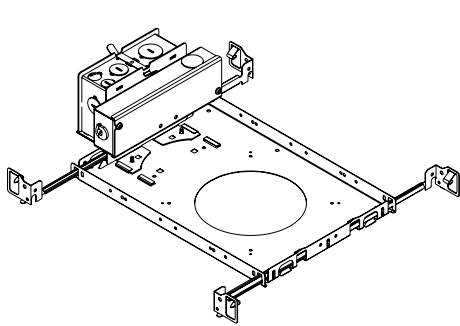

ARTEMIS 3

DOWNLIGHT - ADJUSTABLE - WALL WASH
TUNABLE WHITE & WARM DIM

Remote Driver Housing

HP

New Construction Pan (Non-IC)

Driver	+ Driver Option
PHSD	+ NA