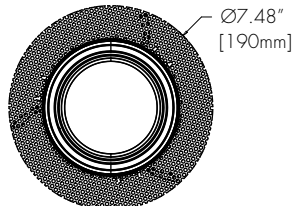

ARTEMIS 3

DOWNLIGHT - ADJUSTABLE - WALL WASH
TUNABLE WHITE & WARM DIM

Dimensions

Trimmed

Trimless

Downlight & Adjustable Lens

CL

Clear Lens

DL

Diffusing Lens

HC

Honeycomb Louver

SL

Solite Lens

Wall Wash Lens

DL

Diffusing Lens

Optics

Faceted Reflector

(10°, 18°, 30°, 45°, 60°)

Smooth Reflector

(30°, 45°, 80°)

Trim Finishes

BK

Black

WH

White

SL

Silver

Baffle Finishes

BK

Black

WH

White

SL

Silver

Any combination may be used for Trim and Baffle finishes.