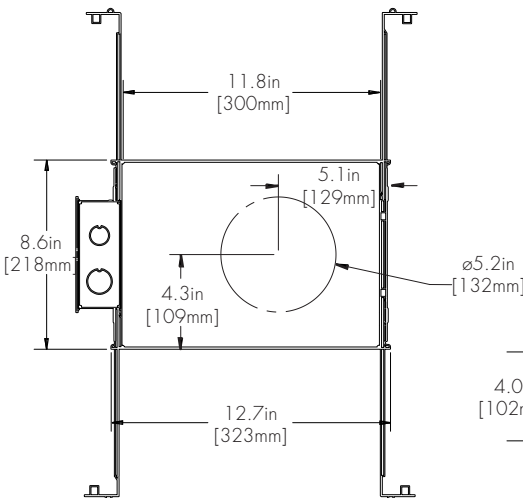

HIC/HCP

Housing, IC Rated/ Housing, IC Rated, Chicago Plenum Rated

Driver	+ Driver Option
PHSD	+ NA
DALI	+ NA
010S	+ NA
010S	+ AWRNR
010L	+ NA
010G	+ NA
0103	+ NA