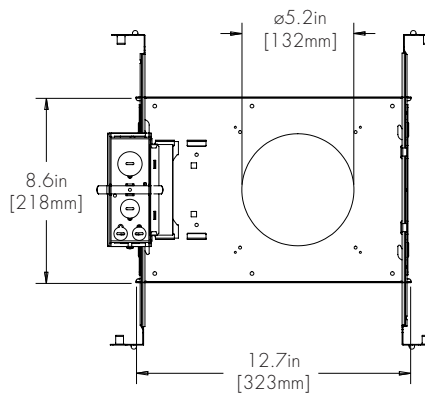

Driver	+ Driver Option
DALI	+ NA
010S	+ NA
010S	+ AWRNR
010L	+ NA
010G	+ NA
0103	+ NA