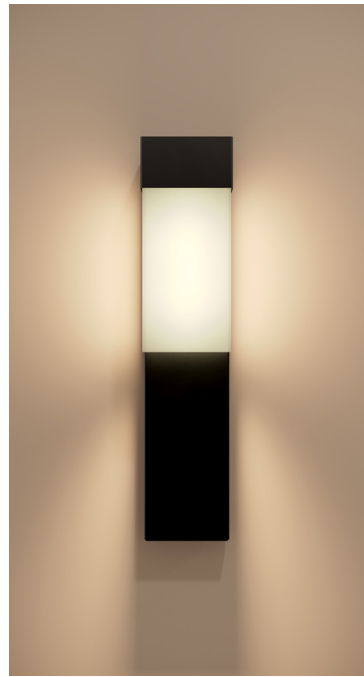

Left: 20.5 Sconce in Black with Island Breeze Resin
Right: 10" Panel with Optional Door Number Plaque

Faux Alabaster Resin
30.5 Sconce in Enviro Oil Rubbed Bronze

Linear Cross Resin
25.5 Sconce with Optional Door Number Plaque in Black

Amelia

alva®

PANEL LENGTH OPTIONS:

PN20, Enviro Oil-Rubbed Bronze

PN15, Graphite

PN10, Matte Black

PN5, Matte Black

10.5in

15.5in

20.5in

25.5in

30.5in

42in

50.5in

	Delivered Lumens
Resin Shade	636
Acrylic Shade	790

Field serviceable LED module

ORDER CODE:

FAMILY	LED MODULE	CCT	CRI	INPUT VOLTAGE	MODEL	SHADE PATTERN	PANEL LENGTH (OPTIONAL MUST SPECIFY)	POWDER COAT FINISH	DOOR PANEL PLAQUE (OPTIONAL MUST SPECIFY)	JA8 (OPTIONAL)
AU	L10W		9		AMELIA					
		2700		120	A	A	PN5	ESN	DPP	JA8
		2700K		120V	Autumn		Extends 5" below fixture	Enviro Satin Nickel	Door Panel Plaque	
		3000		277	B	B	PN10	EOB		
		3000K		277V	Burano		Extends 10" below fixture	Enviro Oil-Rubbed Bronze		
		3500			FA	FA	PN15	ESB		
		3500K			Faux Alabaster		Extends 15" below fixture	Enviro Satin Brass		
		4000			GS	GS	PN20	GR		
		3500K			Gold Shimmer		Extends 20" below fixture	Graphite		
					IB	IB	PN30	DB		
					Island Breeze		Extends 30" below fixture	Dark Bronze		
					LC	LC	PN40	WHT		
					Linear Cross		Extends 40" below fixture	White		
					R	R		BLK		
					Rain			Black		
					W	W		CP		
					White			Custom RAL Finish		
					WO	WO				
					White Opal Acrylic					