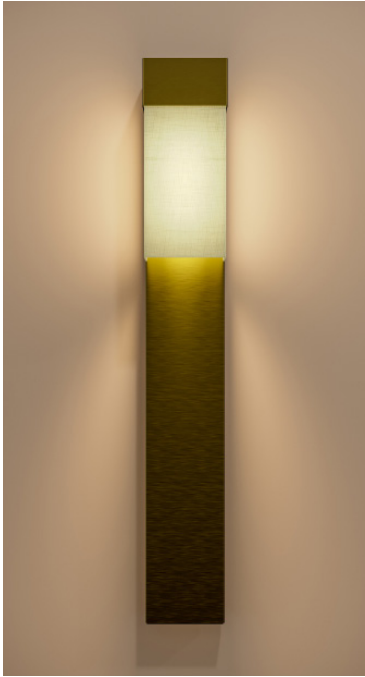

Left: 20.5 Sconce in Black with Island Breeze Resin
Right: 10" Panel with Optional Door Number Plaque

Faux Alabaster Resin
30.5 Sconce in Enviro Oil Rubbed Bronze

Linear Cross Resin
25.5 Sconce with Optional Door Number Plaque in Black

Amelia

alva®

PANEL LENGTH OPTIONS:

PN20, Enviro Oil-Rubbed Bronze

PN15, Graphite

PN10, Matte Black

PN5, Matte Black

10.5in

15.5in

20.5in

25.5in

30.5in

42in

50.5in

	Delivered Lumens
Resin Shade	636
Acrylic Shade	790

Field serviceable LED module

ORDER CODE:

FAMILY	LED MODULE	CCT	CRI	INPUT VOLTAGE	MODEL	SHADE PATTERN	PANEL LENGTH (OPTIONAL MUST SPECIFY)	POWDER COAT FINISH	DOOR PANEL PLAQUE (OPTIONAL MUST SPECIFY)	JA8 (OPTIONAL)
AU	L10W		9		AMELIA					
		2700		120	A	A	PN5	ESN	DPP	JA8
		2700K		120V	Autumn		Extends 5" below fixture	Enviro Satin Nickel	Door Panel Plaque	
		3000		277	B	B	PN10	EOB		
		3000K		277V	Burano		Extends 10" below fixture	Enviro Oil-Rubbed Bronze		
		3500			FA	FA	PN15	ESB		
		3500K			Faux Alabaster		Extends 15" below fixture	Enviro Satin Brass		
		4000			GS	GS	PN20	GR		
		3500K			Gold Shimmer		Extends 20" below fixture	Graphite		
					IB	IB	PN30	DB		
					Island Breeze		Extends 30" below fixture	Dark Bronze		
					LC	LC	PN40	WHT		
					Linear Cross		Extends 40" below fixture	White		
					R	R		BLK		
					Rain			Black		
					W	W		CP		
					White			Custom RAL Finish		
					WO	WO				
					White Opal Acrylic					