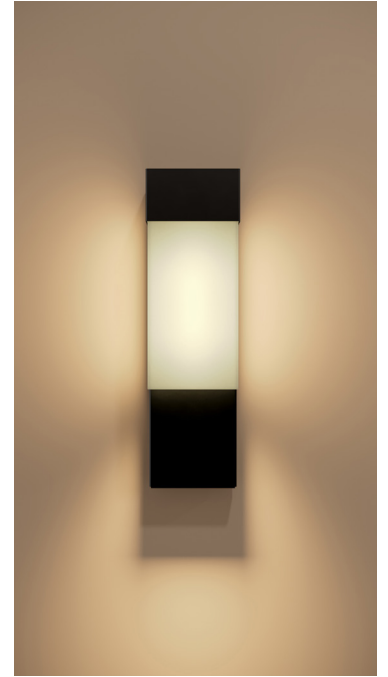

Left: 20.5 Sconce in Black with Island Breeze Resin
Right: 10" Panel with Optional Door Number Plaque

Faux Alabaster Resin
30.5 Sconce in Enviro Oil Rubbed Bronze

Linear Cross Resin
25.5 Sconce with Optional Door Number Plaque in Black

Amelia

alva®

PANEL LENGTH OPTIONS:

PN20, Enviro Oil-Rubbed Bronze

PN15, Graphite

PN10, Matte Black

PN5, Matte Black

10.5in

15.5in

20.5in

25.5in

30.5in

42in

50.5in

	Delivered Lumens
Resin Shade	636
Acrylic Shade	790

Field serviceable LED module

ORDER CODE:

FAMILY	LED MODULE	CCT	CRI	INPUT VOLTAGE	MODEL	SHADE PATTERN	PANEL LENGTH (OPTIONAL MUST SPECIFY)	POWDER COAT FINISH	DOOR PANEL PLAQUE (OPTIONAL MUST SPECIFY)	JA8 (OPTIONAL)
AU	L10W		9		AMELIA					
		2700		120	A	A	PN5	ESN	DPP	JA8
		2700K		120V	Autumn		Extends 5" below fixture	Enviro Satin Nickel	Door Panel Plaque	
		3000		277	B	B	PN10	EOB		
		3000K		277V	Burano		Extends 10" below fixture	Enviro Oil-Rubbed Bronze		
		3500			FA	FA	PN15	ESB		
		3500K			Faux Alabaster		Extends 15" below fixture	Enviro Satin Brass		
		4000			GS	GS	PN20	GR		
		3500K			Gold Shimmer		Extends 20" below fixture	Graphite		
					IB	IB	PN30	DB		
					Island Breeze		Extends 30" below fixture	Dark Bronze		
					LC	LC	PN40	WHT		
					Linear Cross		Extends 40" below fixture	White		
					R	R		BLK		
					Rain			Black		
					W	W		CP		
					White			Custom RAL Finish		
					WO	WO				
					White Opal Acrylic					