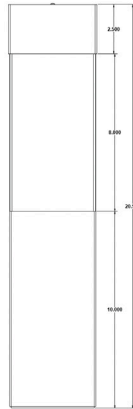

Left: 20.5 Sconce in Black with Island Breeze Resin
Right: 10" Panel with Optional Door Number Plaque

Faux Alabaster Resin
30.5 Sconce in Enviro Oil Rubbed Bronze

Linear Cross Resin
25.5 Sconce with Optional Door Number Plaque in Black

Amelia

alva®

PANEL LENGTH OPTIONS:

PN20, Enviro Oil-Rubbed Bronze

PN15, Graphite

PN10, Matte Black

PN5, Matte Black

10.5in

15.5in

20.5in

25.5in

30.5in

42in

50.5in

	Delivered Lumens
Resin Shade	636
Acrylic Shade	790

Field serviceable LED module