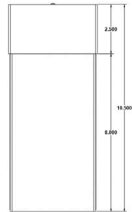

Left: 20.5 Sconce in Black with Island Breeze Resin
Right: 10" Panel with Optional Door Number Plaque

Faux Alabaster Resin
30.5 Sconce in Enviro Oil Rubbed Bronze

Linear Cross Resin
25.5 Sconce with Optional Door Number Plaque in Black

Amelia

alva®

PANEL LENGTH OPTIONS:

PN20, Enviro Oil-Rubbed Bronze

PN15, Graphite

PN10, Matte Black

PN5, Matte Black

10.5in

15.5in

20.5in

25.5in

30.5in

42in

50.5in

	Delivered Lumens
Resin Shade	636
Acrylic Shade	790

Field serviceable LED module