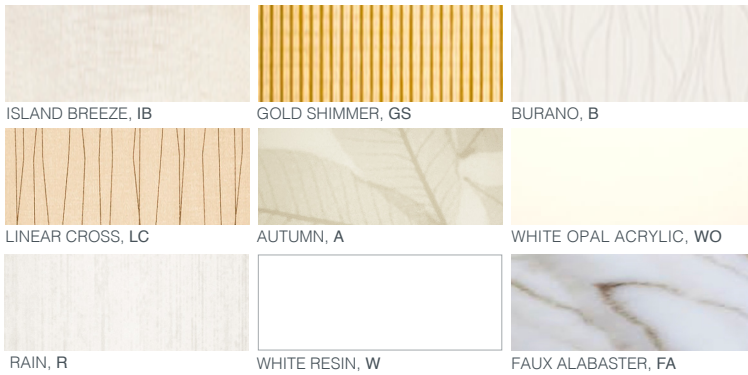

Resin Shade Options Vandal resistant, architectural resin by ALVA®