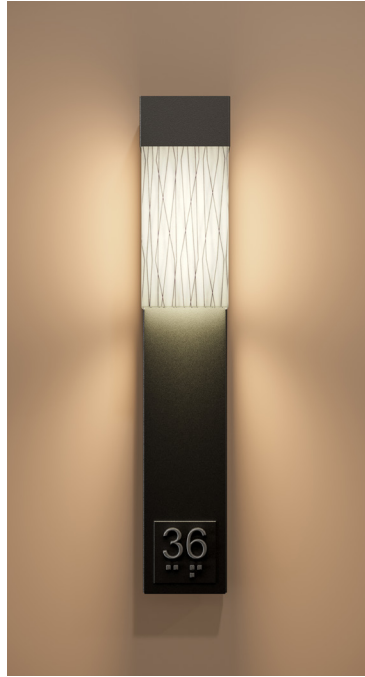

Left: 20.5 Sconce in Black with Island Breeze Resin
Right: 10" Panel with Optional Door Number Plaque

Faux Alabaster Resin
30.5 Sconce in Enviro Oil Rubbed Bronze

Linear Cross Resin
25.5 Sconce with Optional Door Number Plaque in Black

Amelia

alva®

PANEL LENGTH OPTIONS:

PN20, Enviro Oil-Rubbed Bronze

PN15, Graphite

PN10, Matte Black

PN5, Matte Black

10.5in

15.5in

20.5in

25.5in

30.5in

42in

50.5in

	Delivered Lumens
Resin Shade	636
Acrylic Shade	790

Field serviceable LED module

ORDER CODE:

FAMILY	LED MODULE	CCT	CRI	INPUT VOLTAGE	MODEL	SHADE PATTERN	PANEL LENGTH (OPTIONAL MUST SPECIFY)	POWDER COAT FINISH	DOOR PANEL PLAQUE (OPTIONAL MUST SPECIFY)	JA8 (OPTIONAL)
AU	L10W		9		AMELIA					
		2700		120	A	A	PN5	ESN	DPP	JA8
		2700K		120V	Autumn		Extends 5" below fixture	Enviro Satin Nickel	Door Panel Plaque	
		3000		277	B	B	PN10	EOB		
		3000K		277V	Burano		Extends 10" below fixture	Enviro Oil-Rubbed Bronze		
		3500			FA	FA	PN15	ESB		
		3500K			Faux Alabaster		Extends 15" below fixture	Enviro Satin Brass		
		4000			GS	GS	PN20	GR		
		3500K			Gold Shimmer		Extends 20" below fixture	Graphite		
					IB	IB	PN30	DB		
					Island Breeze		Extends 30" below fixture	Dark Bronze		
					LC	LC	PN40	WHT		
					Linear Cross		Extends 40" below fixture	White		
					R	R		BLK		
					Rain			Black		
					W	W		CP		
					White			Custom RAL Finish		
					WO	WO				
					White Opal Acrylic					