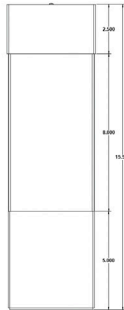

Left: 20.5 Sconce in Black with Island Breeze Resin
Right: 10" Panel with Optional Door Number Plaque

Faux Alabaster Resin
30.5 Sconce in Enviro Oil Rubbed Bronze

Linear Cross Resin
25.5 Sconce with Optional Door Number Plaque in Black

Amelia

alva®

PANEL LENGTH OPTIONS:

PN20, Enviro Oil-Rubbed Bronze

PN15, Graphite

PN10, Matte Black

PN5, Matte Black

10.5in

15.5in

20.5in

25.5in

30.5in

42in

50.5in

	Delivered Lumens
Resin Shade	636
Acrylic Shade	790

Field serviceable LED module