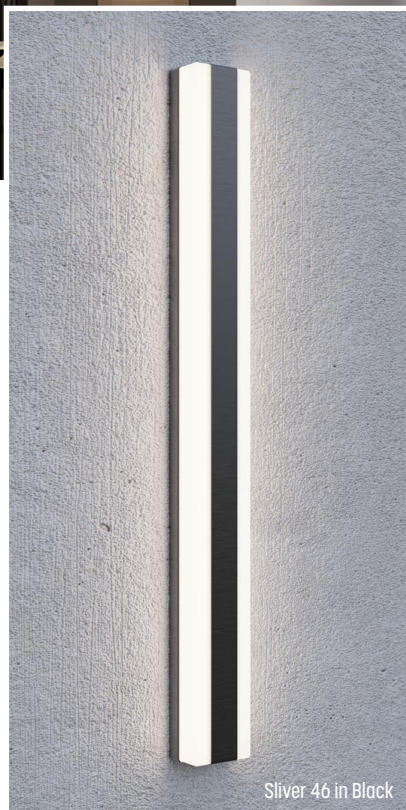

SADIE

ARCHITECTURAL SCALE, WET-LISTED EXTERIOR WALL SCONCE

alva
by luminii