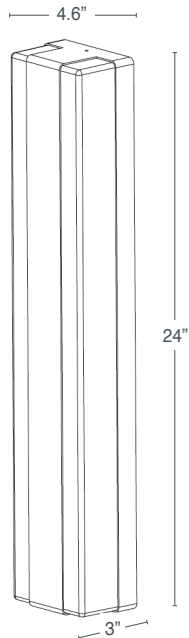

SADIE

ARCHITECTURAL SCALE, WET-LISTED EXTERIOR WALL SCONCE

alva
by luminii