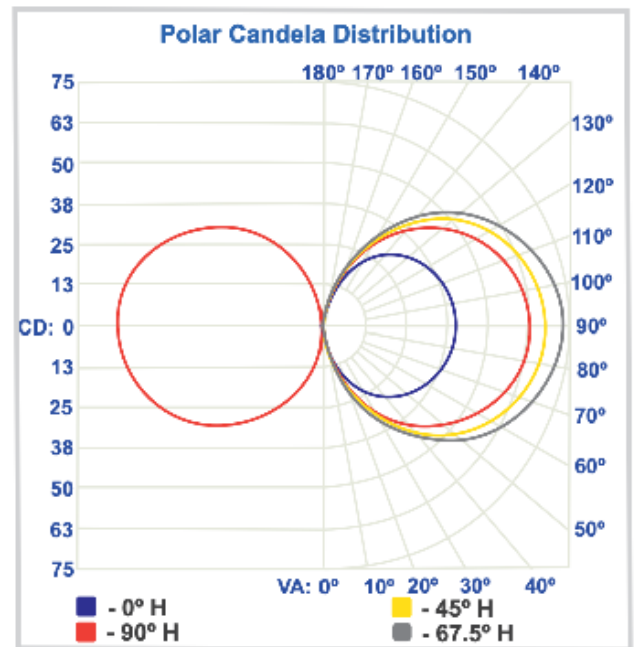

Beau 58.5" in Graphite
Photo credit: Michael Duerinckx, INCKX Photography

ORDER CODE:

Sadie			

MODEL

Sadie

LENGTH

24 24"
46 46"
69 69"

METAL TRIM

POWDER COAT FINISH OPTIONS

ESN Enviro Satin Nickel
EOB Enviro Oil-Rubbed Bronze
GR Graphite
DB Dark Bronze
WHT White
BLK Black

CCT

2700 2700K (warm)
3000 3000K (warm/neutral)
3500 3500K (neutral/cool)
4000 4000K (cool)