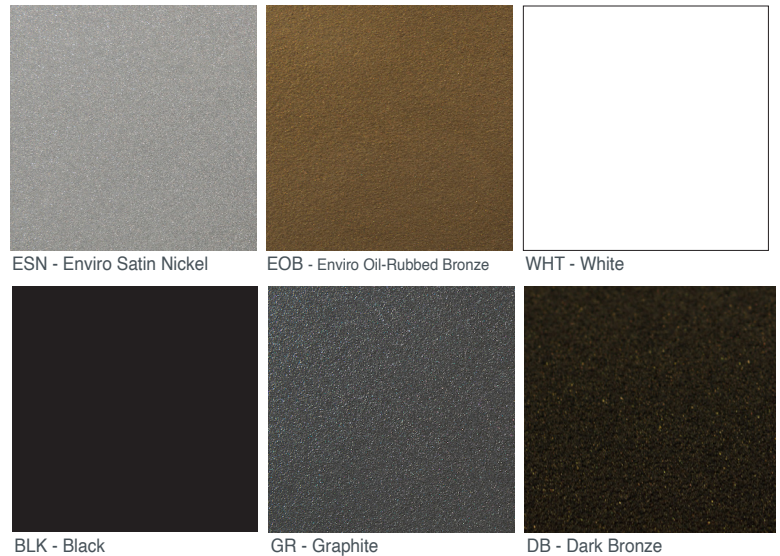

## METAL POWDER COAT FINISH OPTIONS

ESN Enviro Satin Nickel  
EOB Enviro Oil-Rubbed Bronze  
GR Graphite  
DB Dark Bronze  
WHT White  
BLK Black

2700 2700K (warm)  
3000 3000K (warm/neutral)  
3500 3500K (neutral/cool)  
4000 4000K (cool)

## METAL POWDER COAT FINISH OPTIONS

ESN - Enviro Satin Nickel

EOB - Enviro Oil-Rubbed Bronze

WHT - White

BLK - Black

GR - Graphite

DB - Dark Bronze

ESN Enviro Satin Nickel  
EOB Enviro Oil-Rubbed Bronze  
GR Graphite  
DB Dark Bronze  
WHT White  
BLK Black

CCT

2700 2700K (warm)  
3000 3000K (warm/neutral)  
3500 3500K (neutral/cool)  
4000 4000K (cool)