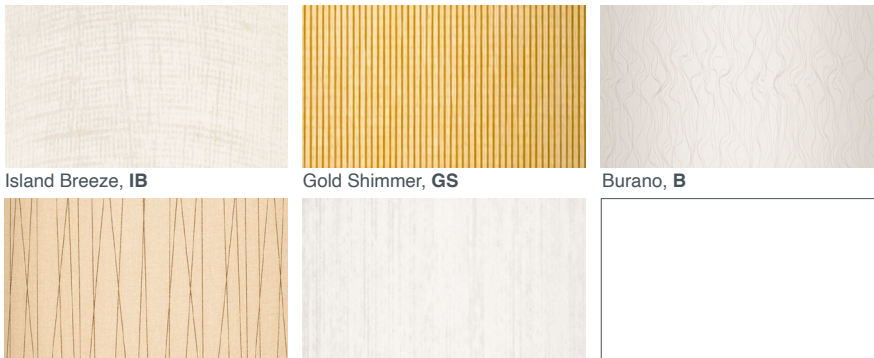

## Metal Trim Powder Coat Trim Options

Enviro Satin Nickel, **ESN**

Enviro Oil-Rubbed Bronze, **EOB**

White, **WHT**

## Vandal Resistant, Architectural Resin Shade Options

Island Breeze, **IB**

Gold Shimmer, **GS**

Burano, **B**

Faux Alabaster, **FA**

Autumn, **A**

Linear Cross, **LC**

Rain **R**