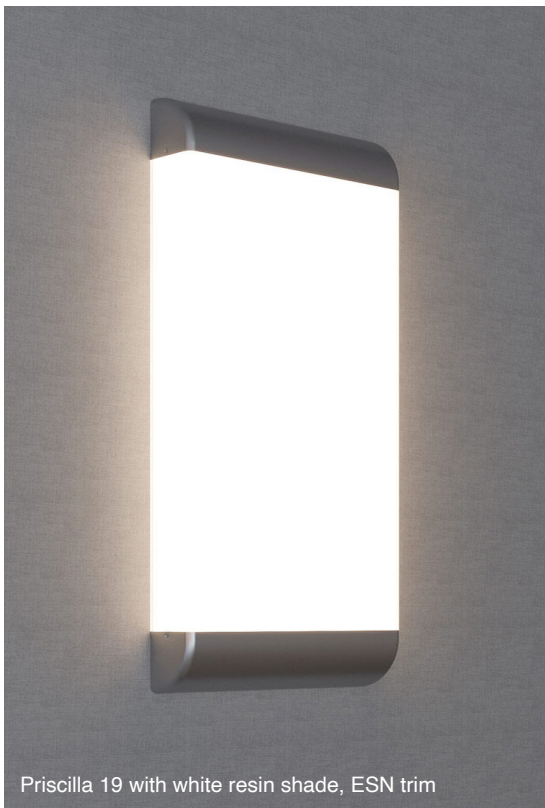

# PRISCILLA

ULTRA LOW PROJECTION LED SURFACE MOUNTED LUMINAIRE  
FOR BEHAVIORAL HEALTH APPLICATIONS

alva  
by luminii

Priscilla 19 with Island Breeze (IB) resin shade, ESN trim

Priscilla 19 with white resin shade, ESN trim