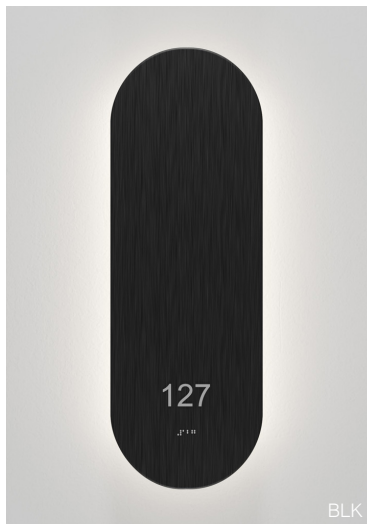

Kaylee

14.5"H x 5"W, 1.44" Projection, Black Finish

DESCRIPTION

Unit Number Sconce with door number and Braille. Low profile, modern design with architectural finishes.

SIZE

- 14.5" H x 5" W x 1.44" D

SPECIFICATIONS

150

Avenir

150

Acumin Pro

150

Futura Medium

SB

BLK