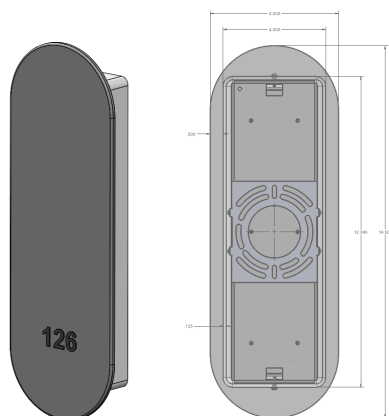

Kaylee

14.5"H x 5"W, 1.44" Projection, Black Finish

DESCRIPTION

Unit Number Sconce with door number and Braille. Low profile, modern design with architectural finishes.

SIZE

- 14.5" H x 5" W x 1.44" D

SPECIFICATIONS

- Door number and braille are fully customizable.
- Title24 JA8
- UL Damp Listed
- BAA
- ADA Compliant
- 5 Year Warranty

LAMPING

- State of the art LED module, field serviceable/replaceable
- LumenSelect® three light level selectable (Low, Medium, High)
- Input Voltage: 120Vac
- Wattage: 5W
- CCT: 2700, 3000, 3500, 4000
- ELV/Triac Dimmable (100-10%)