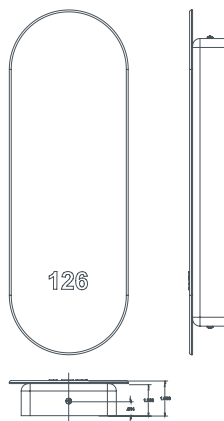

Kaylee

14.5"H x 5"W, 1.44" Projection, Black Finish

DESCRIPTION

Unit Number Sconce with door number and Braille. Low profile, modern design with architectural finishes.

SIZE

- 14.5" H x 5" W x 1.44" D

SPECIFICATIONS