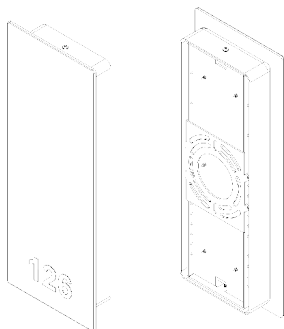

CONTACT US TO
LEARN MORE: