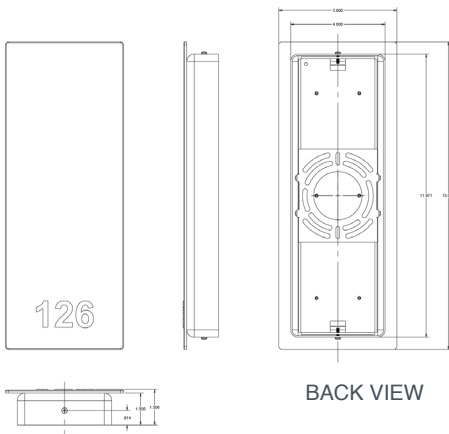

# Curt Jr

13"H x 5"W, 1.44" Projection, Brushed Aluminum Finish

**DESCRIPTION**

Unit Number Sconce with door number and Braille. Low profile, modern design with architectural finishes.

**SIZE**

- 13" H x 5" W x 1.44" D