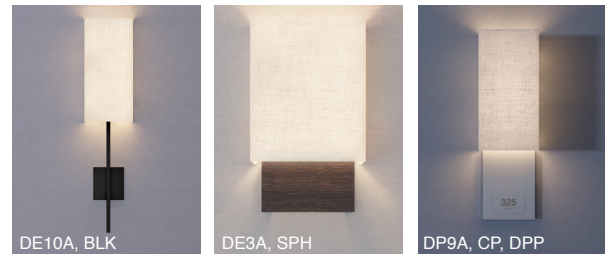

## Curve 14"W x 7"H

**CU14W7H** is a personal approach to building the perfect fixture for your project. Sconce can be ordered as a stand alone fixture or you can add one of our decorative elements.

ORDER CODE:

EXAMPLE: AU - C10W - 30 - 9 - UNV - CU14W7H - WO - DE3B - SPV - TLC

FAMILY	LED MODULE	CCT	CRI	INPUT VOLTAGE	SHADE SHAPE	SHADE PATTERN	DECORATIVE ELEMENT	DECORATIVE ELEMENT FINISH	OPTIONAL DOOR PANEL PLAQUE	LENS OPTIONS
AU			9		CU14W7H					
	C10W R15W	22 2200K	9 90+ CRI	120 120V	CU14W7H 14"W x 7"H x 4"D	Resin A BV BH CY FA GSV GSH IB LCV LCH MID RV RH	DE10A DE3A DE3B DP3A DP3B DP6A DP6B DP9A DP9B DP12A DP12B DP18A DP18B DP24A DP24B DP36A DP36B ELPS ELPL	Powder Coat EOB ESN ESB GR DB PN WHT BLK CP  Wood Finishes WAL SPV SPH BA	DPP	BLC TLC STLC
		27 2700K		UNV Universal						
		30 3000K								
		35 3500K								
		40 4000K				Acrylic Shade WO				

- |   |  |
|---|--|
| <b>DE10A</b> Modern Armature 5"W x 5"H Face Plate, 12"H | <b>DP12A</b> 12" Door Panel, 6.5"W x 12"H      |
| <b>DE3A</b> Wood U-Channel, Small 6.5"W x 3"H x 1.75"D  | <b>DP12B</b> 12" Door Panel Wide, 8.5"W x 12"H |
| <b>DE3B</b> Wood U-Channel, Large 8.5"W x 3"H x 1.75"D  | <b>DP18A</b> 18" Door Panel, 6.5"W x 18"H      |
| <b>DP3A</b> 4" Door Panel, 6.5"W x 3.5"H                | <b>DP18B</b> 18" Door Panel Wide, 8.5"W x 18"H |
| <b>DP3B</b> 4" Door Panel, 8.5"W x 3.5"H                | <b>DP24A</b> 24" Door Panel, 6.5"W x 24"H      |
| <b>DP6A</b> 6" Door Panel, 6.5"W x 6"H                  | <b>DP24B</b> 24" Door Panel Wide, 8.5"W x 24"H |
| <b>DP6B</b> 6" Door Panel Wide, 8.5"W x 6"H             | <b>DP36A</b> 36" Door Panel, 6.5"W x 36"H      |
| <b>DP9A</b> 9" Door Panel, 6.5"W x 9"H                  | <b>DP36B</b> 36" Door Panel Wide, 8.5"W x 36"H |
| <b>DP9B</b> 9" Door Panel Wide, 8.5"W x 9"H             | <b>ELPS</b> Ellipse Short                      |
|   | <b>ELPL</b> Ellipse Long                       |