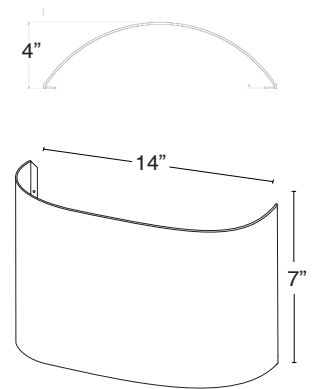

FIXTURE	MODULE	WATTS	DELIVERED LUMENS: RESIN SHADE	DELIVERED LUMENS: WHITE OPAL ACRYLIC	INPUT
CU14W7H	AU-R15W	15W	1115	1394	120V, UNV
	AU-C10W	10W	696	870	120V, UNV

Note: For Gold Shimmer, Linear Cross, and Cayenne resin, multiply delivered lumens by .8
*Typical wattage 10W without dimmer; Max. 12W with TRIAC dimmer.