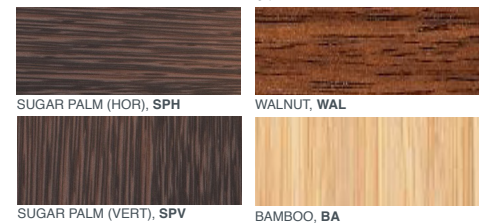

Decorative Element Finish Options

Metal Powder Coat Finishes

Wood Finishes (U-Channel & Door Panel Decorative Elements Only)

Custom RAL Powdercoat Colors also available (CP), MOQ may apply.

Optional Door Panel Plaques