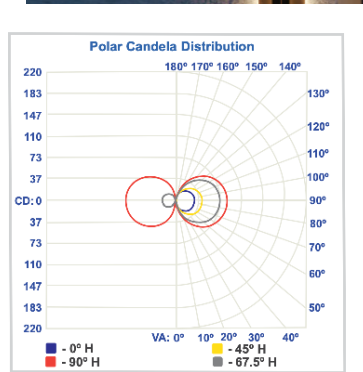

ORDER CODE:

TEX-JR			

MODEL

LENGTH

METAL TRIM

CCT

18 18"
30 30"
60 60"

POWDER COAT FINISH OPTIONS

ESN Enviro Satin Nickel
EOB Enviro Oil-Rubbed Bronze
DB Dark Bronze
GR Graphite
WHT White
BLK Black

3000 3000K
3500 3500K
4000 4000K