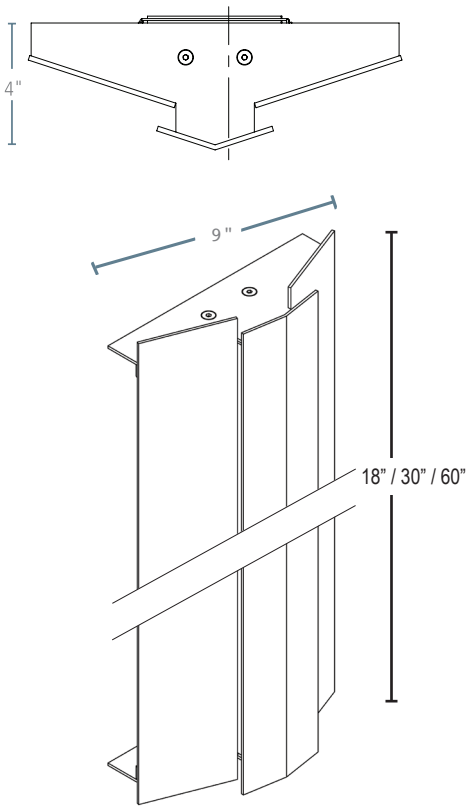

Tex Jr-60 in Black (BLK)