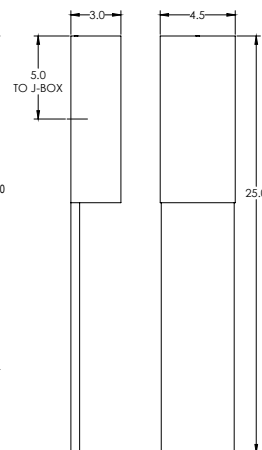

Indira Outdoor

Curve & Rectangle

alva®