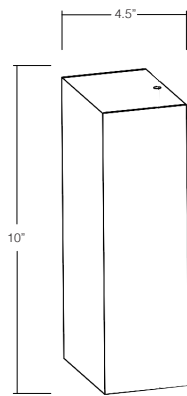

Indira Outdoor

Curve & Rectangle

alva®