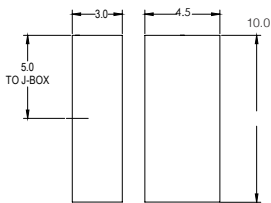

Indira Outdoor

Curve & Rectangle

alva®