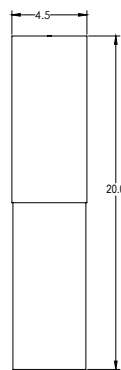

Indira Outdoor

Curve & Rectangle

alva®