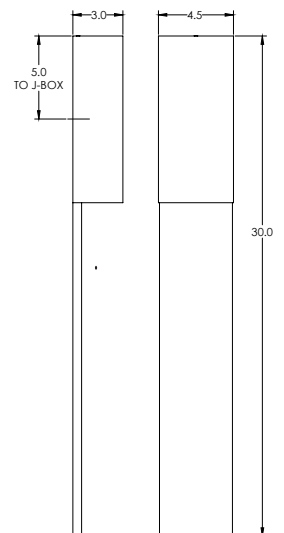

Indira Outdoor

Curve & Rectangle

alva®