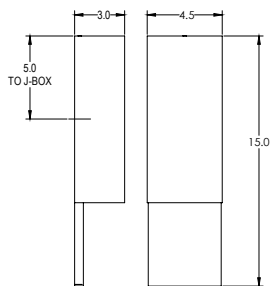

Indira Outdoor

Curve & Rectangle

alva®