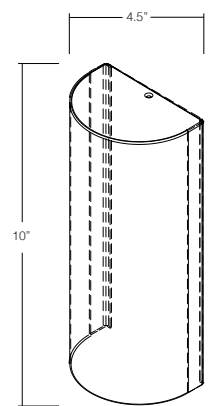

Indira Outdoor

Curve & Rectangle

alva®