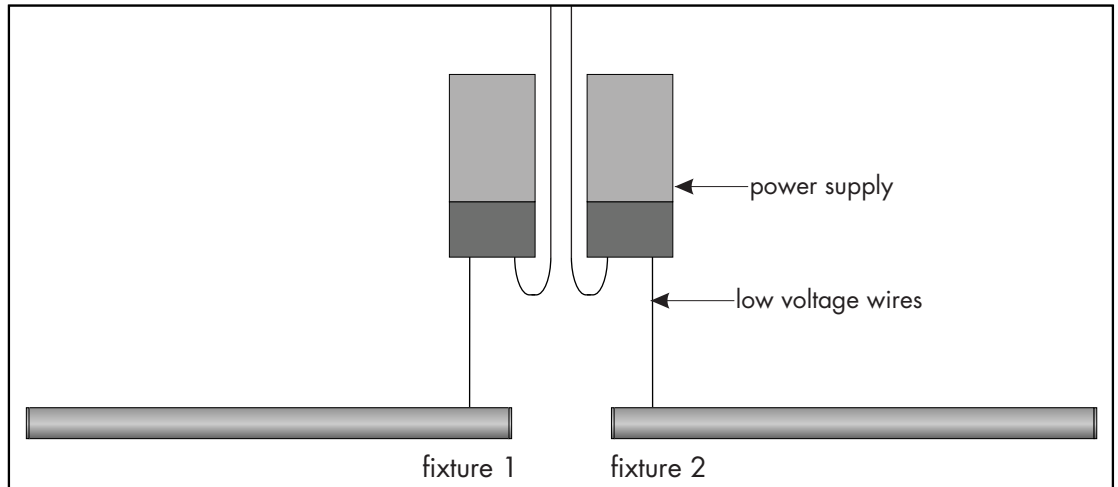

Fixed Clip installation

Note: Refer to the power supply installation instruction for additional information.
Note: More than one person is recommended for this installation.

- 1.1** Determine the location of where the fixture(s) will be installed. Lay the fixture(s) on the surface, and make any necessary reference marks for the fixed mounting clips. Make marks 4" from each end of the fixture(s) and also every 30" in between.
- 1.2** Lay the fixed clip onto the reference mark points and secure using the provided hardware.

multiple powerfeed layouts

power supplies at the end of the run

power supplies in the middle of the run

consecutive layout, NOT RECOMMENDED