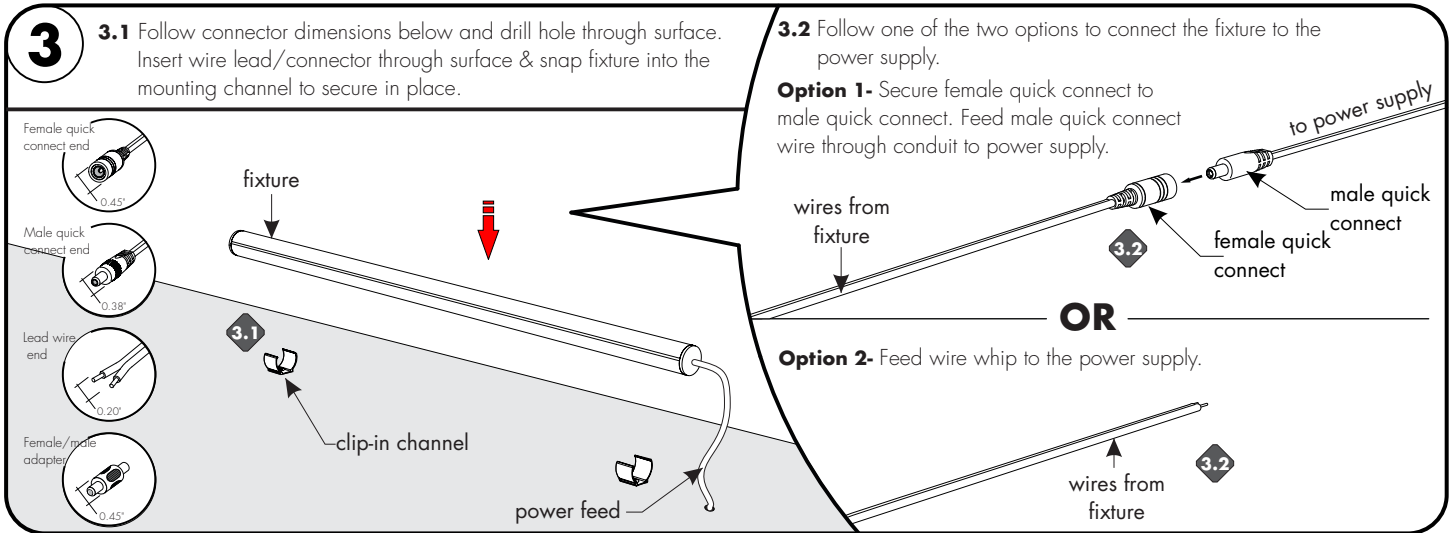

Fixed Clip installation

Note: Refer to the power supply installation instruction for additional information.
Note: More than one person is recommended for this installation.

- 1.1** Determine the location of where the fixture(s) will be installed. Lay the fixture(s) on the surface, and make any necessary reference marks for the fixed mounting clips. Make marks 4" from each end of the fixture(s) and also every 30" in between.
- 1.2** Lay the fixed clip onto the reference mark points and secure using the provided hardware.