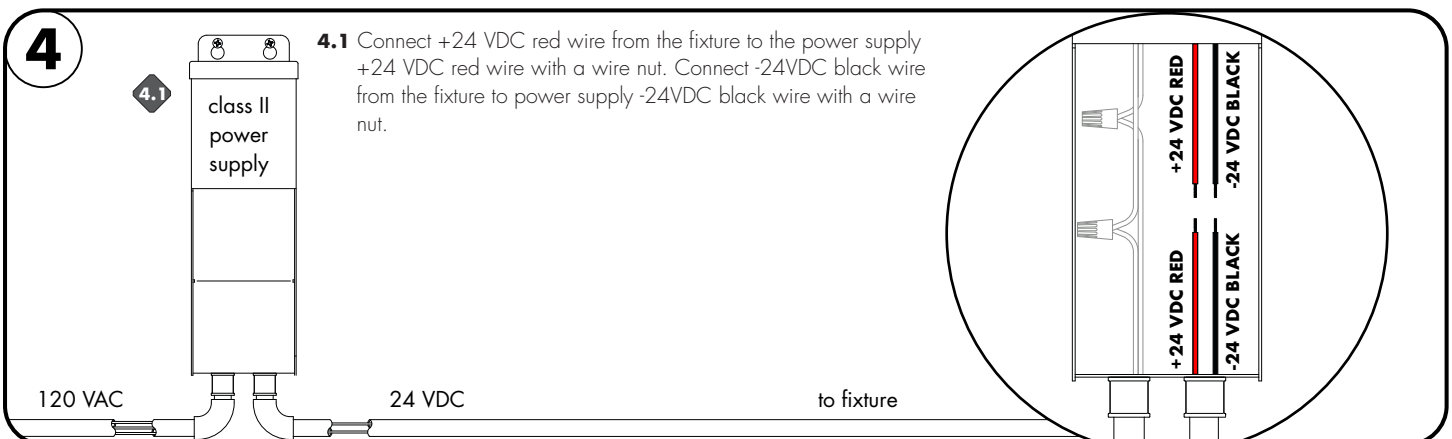

Fixed Clip installation

Note: Refer to the power supply installation instruction for additional information.
Note: More than one person is recommended for this installation.

- 1.1** Determine the location of where the fixture(s) will be installed. Lay the fixture(s) on the surface, and make any necessary reference marks for the fixed mounting clips. Make marks 4" from each end of the fixture(s) and also every 30" in between.
- 1.2** Lay the fixed clip onto the reference mark points and secure using the provided hardware.