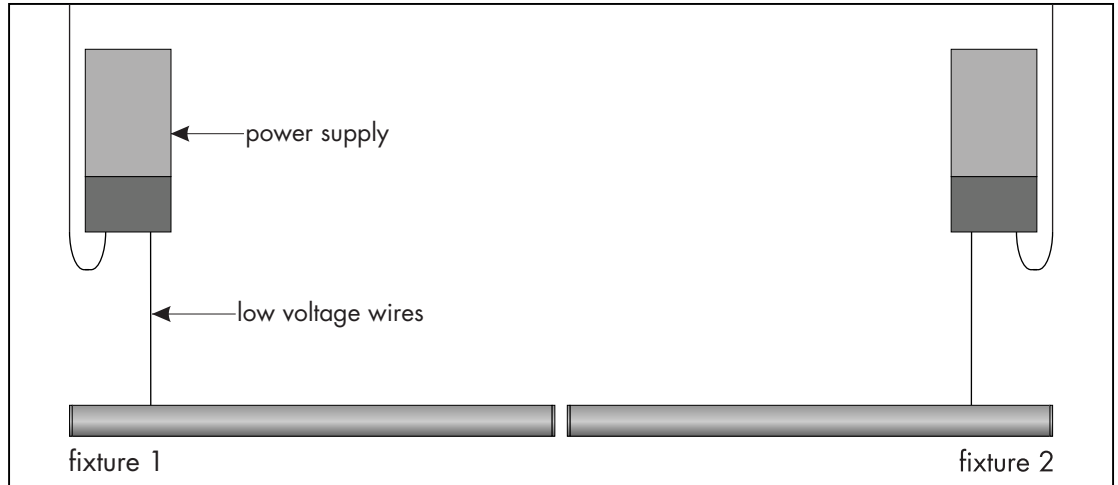

Fixed Clip installation

Note: Refer to the power supply installation instruction for additional information.
Note: More than one person is recommended for this installation.

- 1.1** Determine the location of where the fixture(s) will be installed. Lay the fixture(s) on the surface, and make any necessary reference marks for the fixed mounting clips. Make marks 4" from each end of the fixture(s) and also every 30" in between.
- 1.2** Lay the fixed clip onto the reference mark points and secure using the provided hardware.

multiple powerfeed layouts

power supplies at the end of the run

power supplies in the middle of the run

consecutive layout, NOT RECOMMENDED