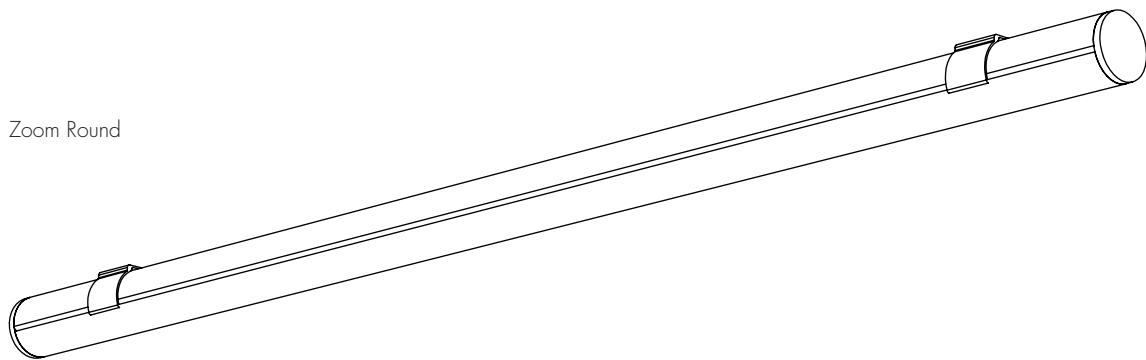

Installation Instructions for Zoom Round

Models ZO-XX-RDF-XX

luminii

7777 Merrimac Ave
Niles, IL 60714
T 224.333.6033
F 224.757.7557
info@luminii.com
www.luminii.com

Page 1 of 3

Zoom Round

Instruction page index:

Installation	2
Power feed layout guide	3