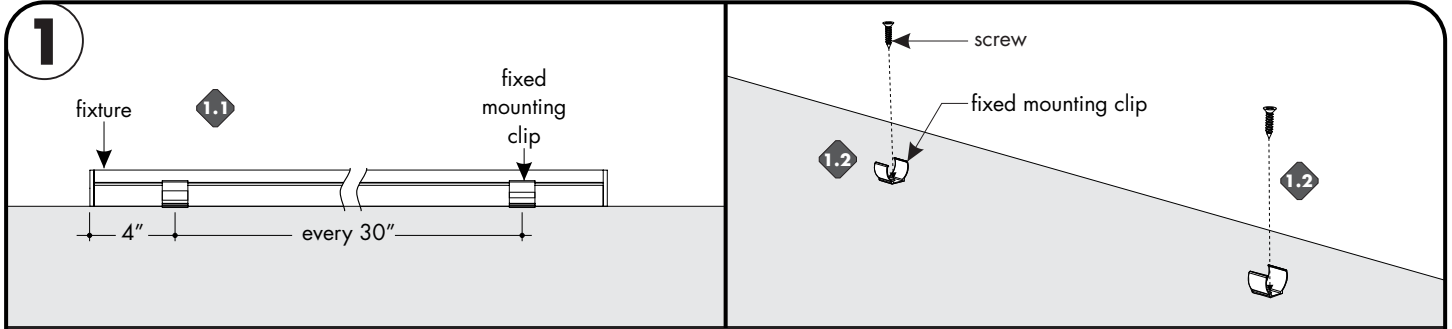

| | |
|-------------------------|---|
| Installation | 2 |
| Power feed layout guide | 3 |

Zoom Round - Installation Instructions

Models ZO-XX-RDF-XX

7777 Merrimac Ave
Niles, IL 60714
T 224.333.6033
F 224.757.7557
info@luminii.com
www.luminii.com

Fixed Clip installation

Note: Refer to the power supply installation instruction for additional information.
Note: More than one person is recommended for this installation.

- 1.1** Determine the location of where the fixture(s) will be installed. Lay the fixture(s) on the surface, and make any necessary reference marks for the fixed mounting clips. Make marks 4" from each end of the fixture(s) and also every 30" in between.
- 1.2** Lay the fixed clip onto the reference mark points and secure using the provided hardware.