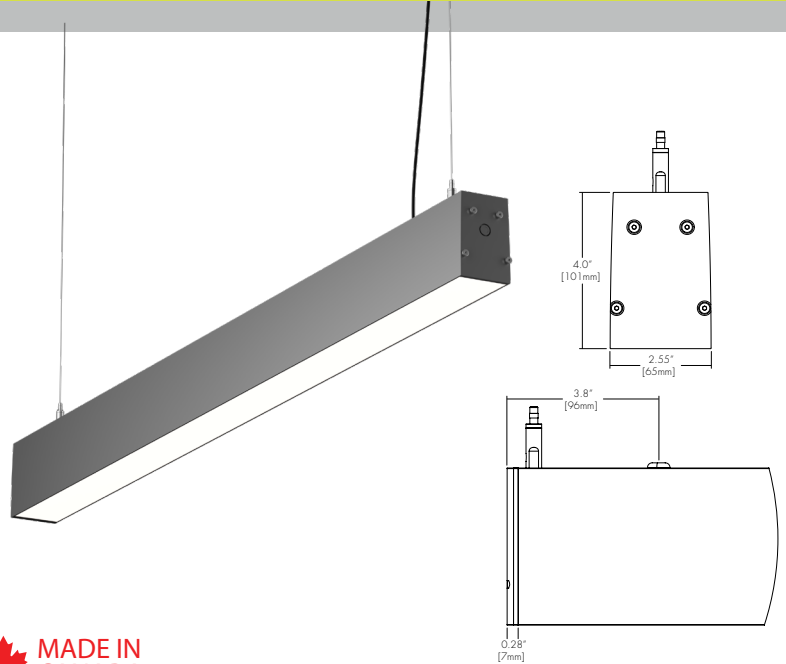

Features

- Full length seamless lenses range from 4 to 8 feet.
- This built to order, architecturally designed luminaire features Up AND Down light output
- Not limited to straight runs, available in L nodes, providing freedom to create seamless configurations, available in 22.5in increments.
- Integrated drivers and controls make this fixture easy to install and widely applicable
- The subtle flared Vesta Suspended fixtures feature a symmetrical, high-performance WET RATED frosted lens which illuminates the surface evenly with no shadows or dark spots.
- Five Year Warranty

CONTACT FACTORY FOR MORE OPTIONS.

VESTA WET

SUSPENDED
TUNABLE WHITE LINEAR SYSTEM

Lens

F
Frosted Lens

AS
Asymmetric Lens

Cut Lengths

Vesta Wet Rated Suspended end cap will add 0.55" (14mm),
0.28" (7mm) per side to the total length.