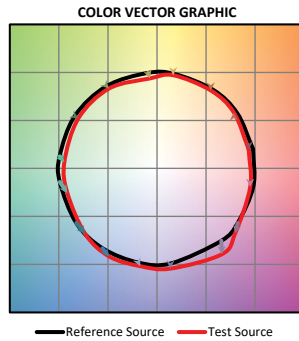

CODE	FIXTURE LENGTH LONGUEUR	Feet	4	6	8	10
A	45.5"					
B (6)	68"					
C (8)	90.5"					

Standard Finish

BK
Black

WH
White

SL
Silver

TM-30

Tunable White 2700K

Tunable White 6500K

Photometry

Tunable White Down