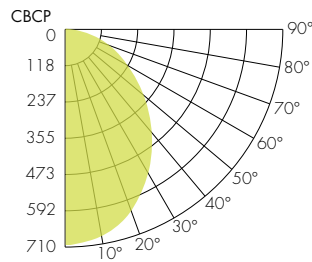

Photometry

Frosted Lens