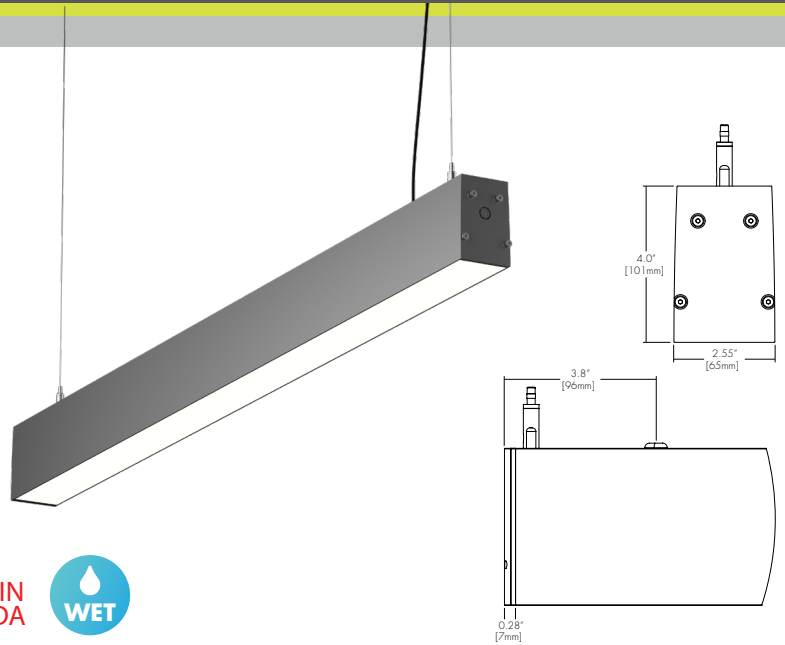

## SUSPENDED LINEAR SYSTEM

### Features

- Full length seamless lenses range from 4 to 8 feet.
- Not limited to straight runs, available in L nodes, providing freedom to create seamless configurations, available in 22.5in increments.
- Integrated drivers and controls make this fixture easy to install and widely applicable
- The subtle flared Vesta Suspended fixtures feature a symmetrical, high-performance VVET RATED frosted lens which illuminates the surface evenly with no shadows or dark spots.
- Five Year Warranty