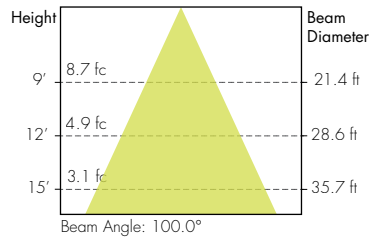

Photometry

Frosted Lens