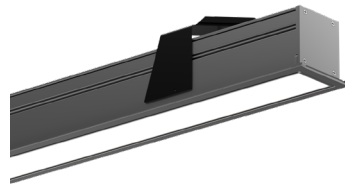

Standard Finish

BK
Black

WH
White

SL
Silver