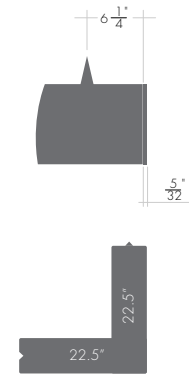

VESTA WET

RECESSED
TUNABLE WHITE LINEAR SYSTEM

Cut Lengths

CODE	FIXTURE LENGTH *1	Feet	2	4	6	8	10	12
A	22.5"							
B (4)	44.5"							
C (6)	66.5"							
D (8)	88.5"							
E (10)	110.5"							
F (12)	132.5"							

Legend

▲ : Mounting Point
F : Feed Point

Same for both ends for all configurations except A

L node dimensions