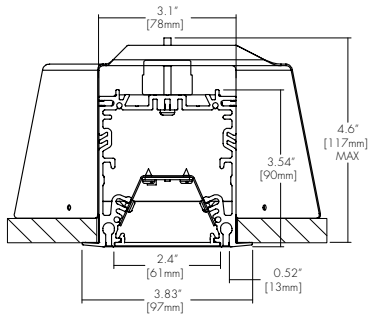

VESTA WET

RECESSED
TUNABLE WHITE LINEAR SYSTEM

Dimensions