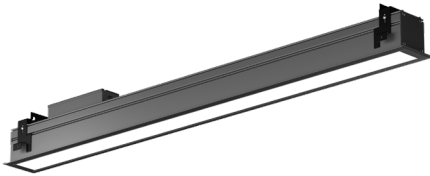

Features

- Full length seamless lenses range from 2 to 12 feet.
- Integrated drivers and controls make this fixture easy to install and widely applicable
- Designed to work with 9/16" or 15/16" T-Grid ceiling applications
- The Vesta Recessed line features a powerful light in a clean, recessed format while not sacrificing the symmetrical, high-performance frosted lens which illuminates the surface evenly with no shadows or dark spots.
- Five Year Warranty

1 - Tunable White output numbers are at representative of 4000K
 2 - TW04 Output is not available with 4ft Length.
 3 - VSD-TG must use TB or TD Mounting.

4 - VSD-TT must use TT Mounting.
 5 - CSMB is only available with 010S/DALI drivers only.
 6 - AWNR - Contact Manufacture for Build Assistance - (MOD Only).
 7 - Customizable configurations available, contact factory (MOD only).

CONTACT FACTORY FOR MORE OPTIONS.

Dimensions

Mounting

TB9/TB15 Lay-in Grid

TD9/TD15 Drop-in Grid

TT9/TT15 Tegular Clip

Lens

F Frosted Lens