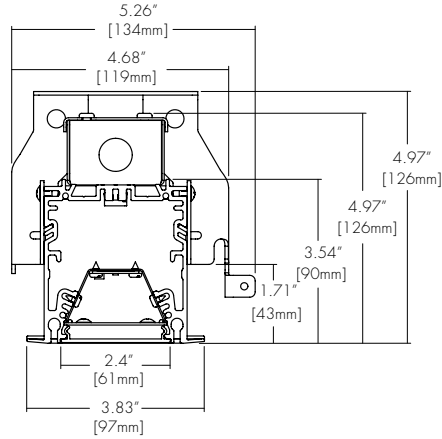

Dimensions