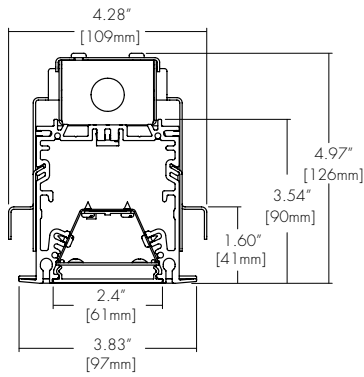

Dimensions