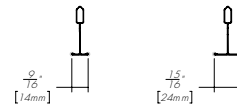

Compatible with 9/16" - 15/16" grid