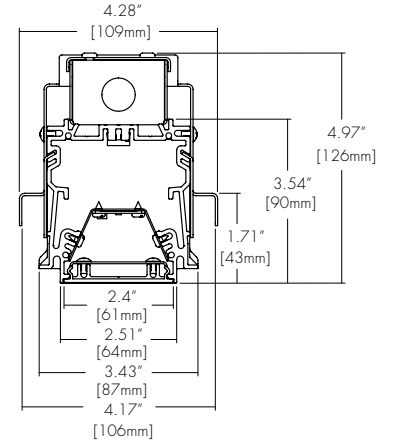

Dimensions