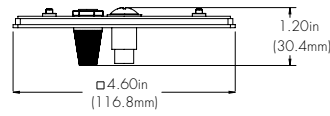

USQS
Unified Square Slim