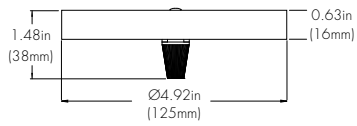

Canopy

RDS
Round Slim Canopy