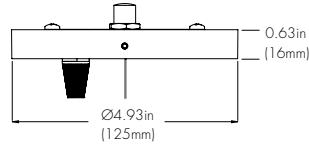

URDS
Unified Round Slim