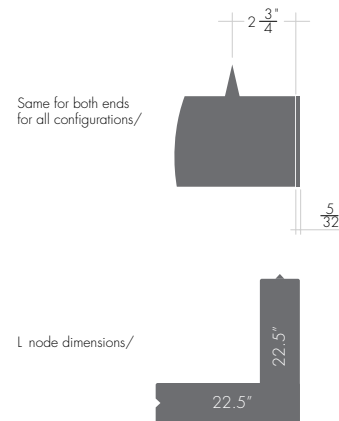

F
Frosted Lens

BW
Batwing Lens (Only Lens Up)

Cut Lengths

CODE	FIXTURE LENGTH LONGUEUR	Feet	2	4	6	8	10	12
A	22.5"	F(D,DI,SS) F(SS) 17.5"		22.5"				
B (4)	44.5"	F(D,DI,SS) 39.0" F(SS)		44.5"				
C (6)	66.5"	F(D,DI,SS) 61.0" F(SS)		66.5"				
D (8)	88.5"	F(D,DI,SS) 83.0" F(SS)		88.5"				
E (10)	110.5"	F(D,DI,SS) 52.5" F(SS)		110.5"				
F (12)	132.5"	F(D,DI,SS) 63.5" F(SS)		132.5"				

Legend

- ▲ : Suspension Point
- F(): Feed Point
- D : Direct
- DI : Direct / Indirect
- SS : Separate Switching

*1 Not including end-caps. End-caps are an additional 5/32"

For custom lengths please call customer service. Cover plates will be added to each end to avoid dark spaces on lense.

Sensor adds 3.75" to standard vesta length

Standard Finish

BK
Black

WH
White

SL
Silver

TM-30

Tunable White 2700K

COLOR VECTOR GRAPHIC