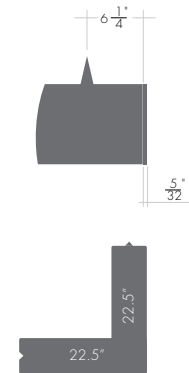

Cut Lengths

CODE	FIXTURE LENGTH *1	Feet	2	4	6	8	10	12
A	22.5"							
B (4)	44.5"							
C (6)	66.5"							
D (8)	88.5"							
E (10)	110.5"							
F (12)	132.5"							

Legend

- ▲ : Mounting Point
- F : Feed Point

Same for both ends for all configurations except A

L node dimensions