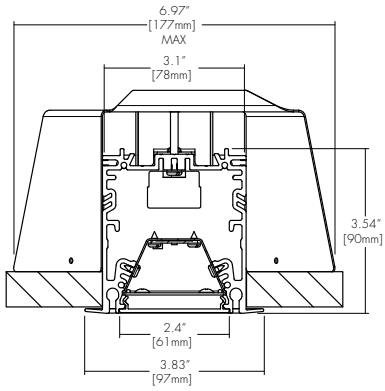

Features

- Full length seamless lenses range from 2 to 12 feet.
- Not limited to straight runs, available in L nodes, providing freedom to create seamless configurations, available in 22.5in increments.
- Integrated drivers and controls make this fixture easy to install and widely applicable.
- The Vesta Recessed line features a powerful light in a clean, recessed format while not sacrificing the symmetrical, high-performance frosted lens which illuminates the surface evenly with no shadows or dark spots.
- Five Year Warranty

CCT	CRI	TM-30		
		R _f	R _g	R ₉
2700K	91	90	96	59
6500K	93	87	97	73

Ordering Code

Integral Driver Example: Fixture VSD-R-6ft-TW0427K65K-F-AF5-WH-010S-CSMB

Fixture

MODEL	LENGTH	OUTPUT DOWN ²	CCT	LENS DOWN
VSD-R-Vesta Dry, Recessed	4ft-4 feet 6ft-6 feet 8ft-8 feet 10ft-10 feet 12ft-12 feet XX-System ⁶	TW04-418 lm/ft (4.8 W/ft) ¹ TW06-592 lm/ft (7.2 W/ft) TW08-776 lm/ft (9.6 W/ft)	27K65K-Tunable White, 2700K-6500K	F-Frosted Lens

CONTACT FACTORY FOR MORE OPTIONS.

Dimensions

Lens

F

Frosted Lens

Cut Lengths

CODE	FIXTURE LENGTH *1	Feet	2	4	6	8	10	12
A	22.5"							
B (4)	44.5"							
C (6)	66.5"							
D (8)	88.5"							
E (10)	110.5"							
F (12)	132.5"							