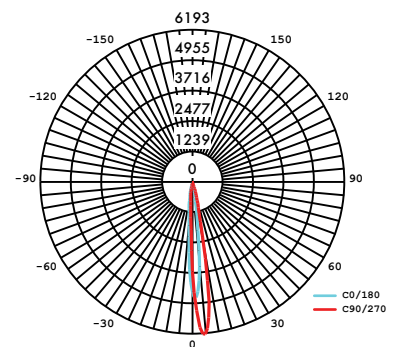

SAC-LU-12-BK

12" Bullseye Louver