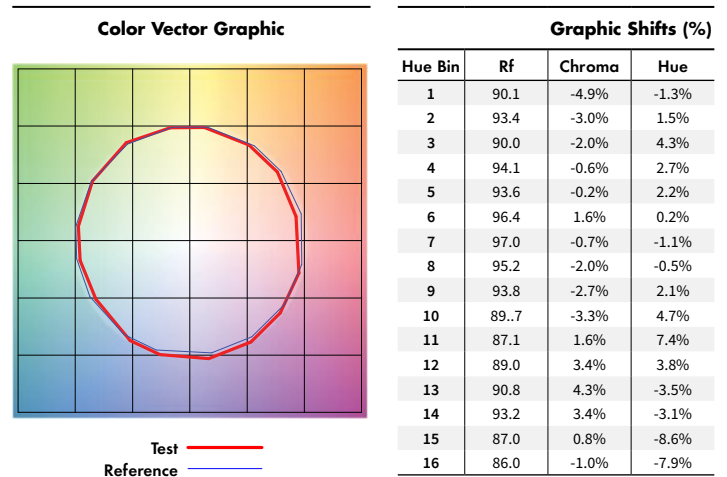

SMD-12-30K-SO-LU-BK

SAC-LU-12-BK

12" Bullseye Louver

TM-30-15-Data

27K CCT

30K CCT

35K CCT

40K CCT