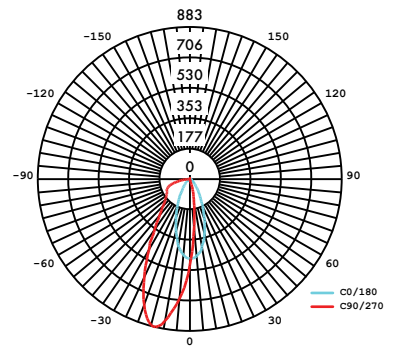

SMD-12-30K-SO-LV15-BK/WH

SAC-LV15-12-BK/WH

15° Optic and Louver

SMD-12-30K-SO-LV30-BK/WH

SAC-LV30-12-BK/WH

30° Optic and Louver

Photometry

SMD-12-30K-SO-LV60-BK/WH

SAC-LV60-12-BK/WH

60° Optic and Louver

SMD-12-30K-SO-WW-BK

SAC-WW-12-BK

12" Wall Wash

SMD-12-30K-SO-EL-BK

SAC-EL-12-BK

12" Elliptical Lens