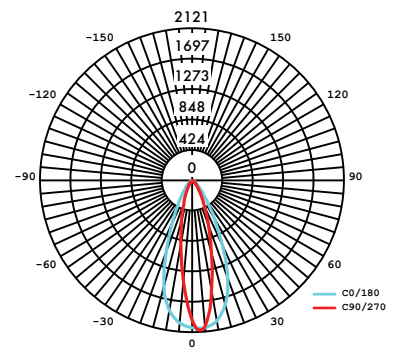

SMD-12-30K-SO-LV15-BK/WH

SAC-LV15-12-BK/WH

15° Optic and Louver

SMD-12-30K-SO-LV30-BK/WH

SAC-LV30-12-BK/WH

30° Optic and Louver

Photometry

SMD-12-30K-SO-LV60-BK/WH

SAC-LV60-12-BK/WH

60° Optic and Louver

SMD-12-30K-SO-WW-BK

SAC-WW-12-BK

12" Wall Wash

SMD-12-30K-SO-EL-BK

SAC-EL-12-BK

12" Elliptical Lens