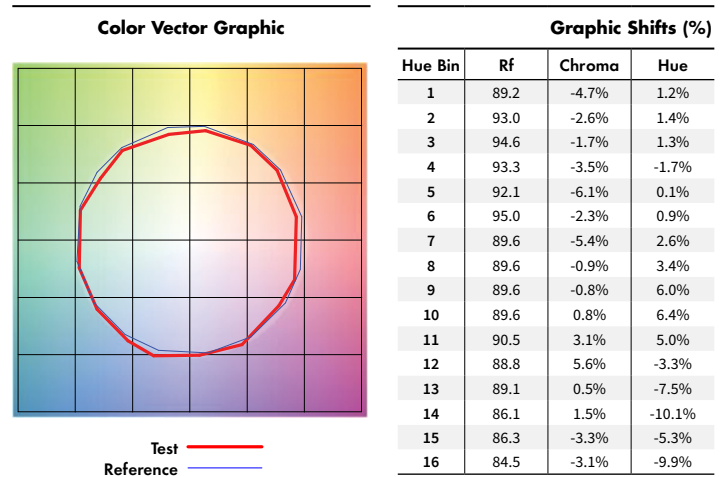

SMD-12-30K-SO-LU-BK

SAC-LU-12-BK

12" Bullseye Louver

TM-30-15-Data

27K CCT

30K CCT

35K CCT

40K CCT