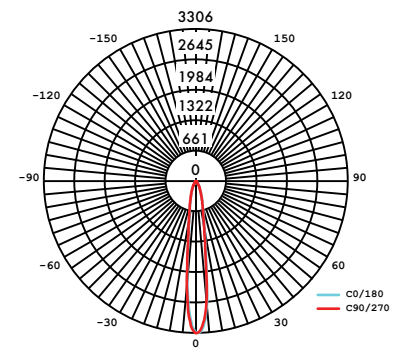

Photometry

SMD-3-30K-SO-LU-BK

SAC-LU-3-BK

15° Optic

SAC-LV15-5-BK/WH