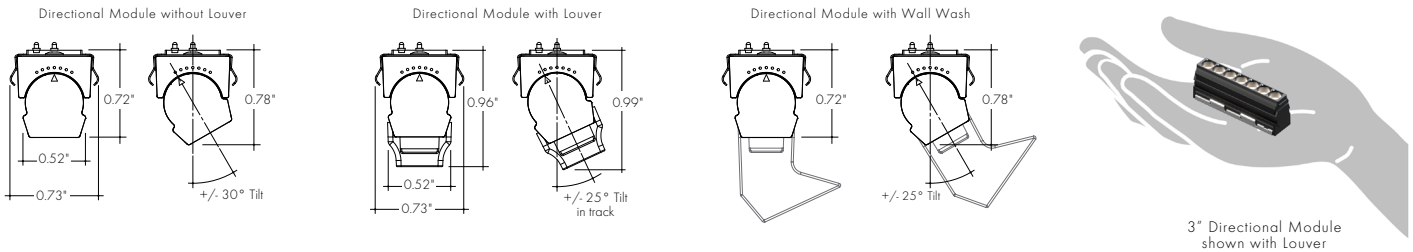

Profile Dimensions

Technical Information

TYPE	Stenos		
OUTPUT OPTIONS (15° Optic)	3	5	12
Lumen Output (3000K)	274 lm	546 lm	1323 lm
Power Consumption	2.6 W	5.4 W	13.0 W
Efficacy (lm/W)	106 lm/W	101 lm/W	102 lm/W
Center Beam Intensity (candela)	1612 cd	3309 cd	8541 cd

Transmission %	
15	100%
LV15	60%
LV30	65%
LV60	50%
WW	47%
LU	35%
EL	81%

CCT	Multiplier (ref. - 3000K)	TM-30			
		CRI	R_f	R_g	R₉
2700K	0.96	93	93	98	56
3000K	1.00	94	91	97	60
3500K	1.07	94	92	99	63
4000K	1.11	92	91	99	59

Ordering Code | Directional Module

MODEL	LENGTH	CCT	OUTPUT	OPTIC*	FINISH
SMD-Stenos Directional Module	3-2.5" 5-4.8" 12-11.8"	27K-2700K 30K-3000K 35K-3500K 40K-4000K	SO-Standard	15-15° Optic LV15-15° Louver¹ LV30-30° Louver and Optic LV60-60° Louver and Optic WW-Wall Wash Optic² LU-15° Bullseye Louver³ EL-15°x 45° Elliptical Lens⁴	BK-Black WH-White

Ordering Code | Directional Module Accessories

MODEL	ACCESSORY	LENGTH	FINISH
SAC-Stenos Accessory	LV15-15° Louver LV30-30° Louver and Optic LV60-60° Louver and Optic WW-Wall Wash Optic¹ LU-15° Bullseye Louver² EL-15°x 45° Elliptical Lens²	3-3" Directional Module 5-5" Directional Module 12-12" Directional Module	BK-Black WH-White

1 - LV15° Louver reduces glare while maintaining 90% of CBCP when compared to standard 15° optic.
2 - WW Wall Wash Optic Not Available with SMD-3. Only available in BK Black.
3 - LU Bullseye Louver reduces glare while maintaining 75% of CBCP. Use a 0.35 multiplier for lumen output. Only available in BK Black.
4 - Use a 0.85 multiplier for lumen output with EL Elliptical Lens. Only available in BK Black.

1 - WW Wall Wash Optic Not Available with SMD-3. Only available in BK Black.
2 - LU Bullseye Louver and EL Elliptical Lens only available in BK Black.