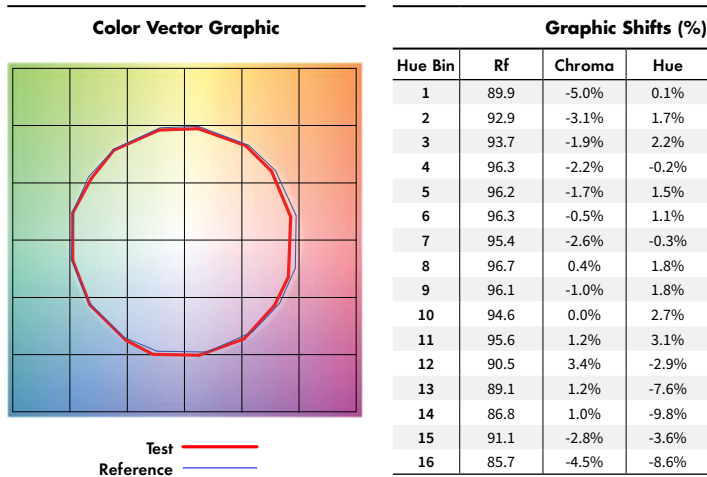

SMD-12-30K-SO-LU-BK

SAC-LU-12-BK

12" Bullseye Louver

TM-30-15-Data

27K CCT

30K CCT

35K CCT

40K CCT