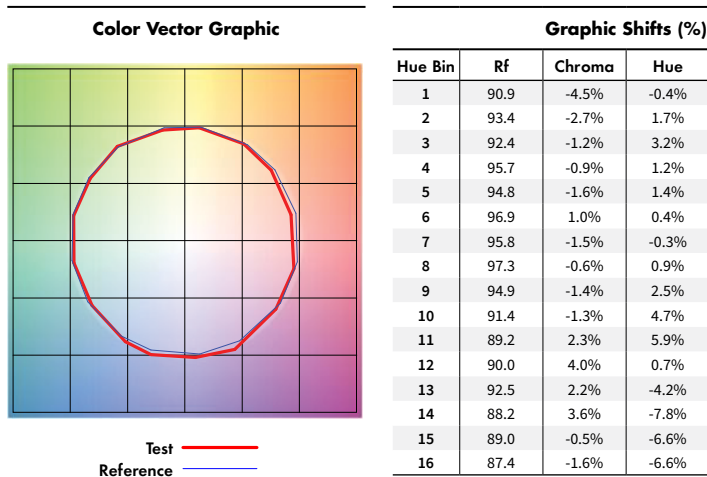

SMD-12-30K-SO-LU-BK

SAC-LU-12-BK

12" Bullseye Louver

TM-30-15-Data

27K CCT

30K CCT

35K CCT

40K CCT