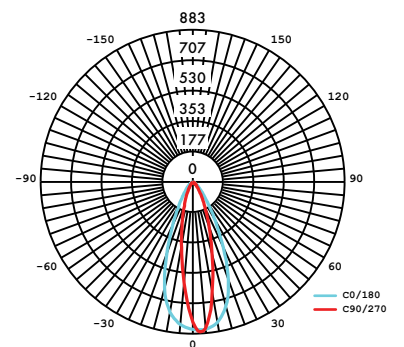

SMD-5-30K-SO-EL-BK

SAC-EL-5-BK

5" Elliptical Lens