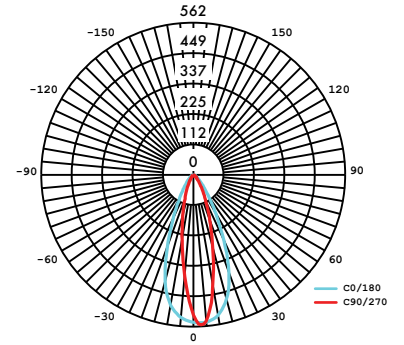

SAC-LV60-3-BK/WH

Photometry

SMD-3-30K-SO-EL-BK

SAC-EL-3-BK

3" Elliptical Lens

SMD-3-30K-SO-LU-BK

SAC-LU-3-BK

3" Bullseye Louver