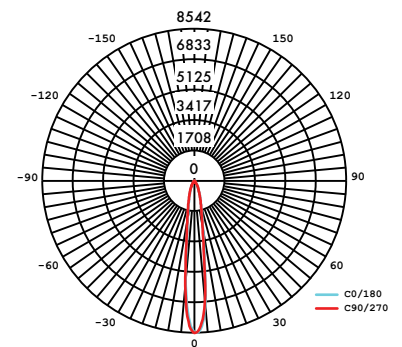

SAC-EL-5-BK

5" Elliptical Lens

Photometry

SMD-5-30K-SO-LU-BK

SAC-LU-5-BK

5" Bullseye Louver

SMD-12-30K-SO-15-BK/WH

15° Optic

SMD-12-30K-SO-LV15-BK/WH

SAC-LV15-12-BK/WH

15° Optic and Louver

SMD-12-30K-SO-LV30-BK/WH

SAC-LV30-12-BK/WH

30° Optic and Louver

Photometry

SMD-12-30K-SO-LV60-BK/WH