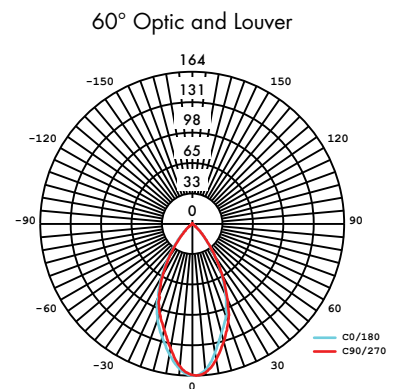

SMD-3-30K-SO-LV60-BK/WH

SAC-LV60-3-BK/WH