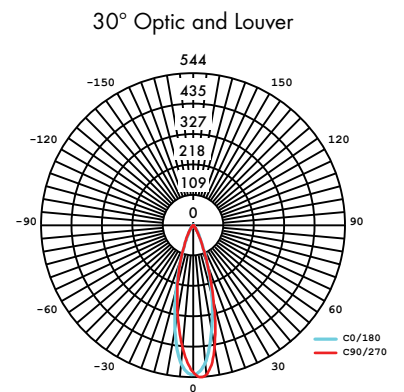

SMD-3-30K-SO-LV30-BK/WH

SAC-LV30-3-BK/WH