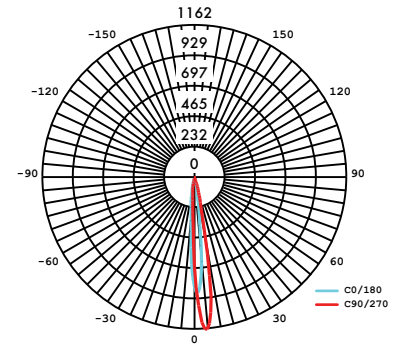

SAC-LV60-3-BK/WH

Photometry

SMD-3-30K-SO-EL-BK

SAC-EL-3-BK

3" Elliptical Lens

SMD-3-30K-SO-LU-BK

SAC-LU-3-BK

3" Bullseye Louver