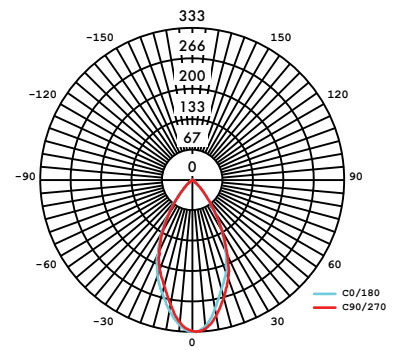

SMD-5-30K-SO-15-BK/WH

15° Optic

SMD-5-30K-SO-LV15-BK/WH

SAC-LV15-5-BK/WH

15° Optic and Louver

Photometry

SMD-5-30K-SO-LV30-BK/WH

SAC-LV30-5-BK/WH

30° Optic and Louver

SMD-5-30K-SO-LV60-BK/WH

SAC-LV60-5-BK/WH

60° Optic and Louver

SMD-5-30K-SO-WW-BK

SAC-WW-5-BK

5" Wall Wash

SMD-5-30K-SO-EL-BK