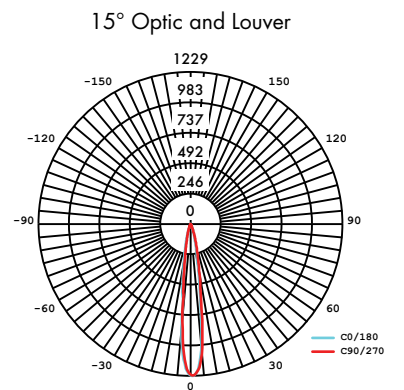

SMD-3-30K-SO-LV15-BK/WH