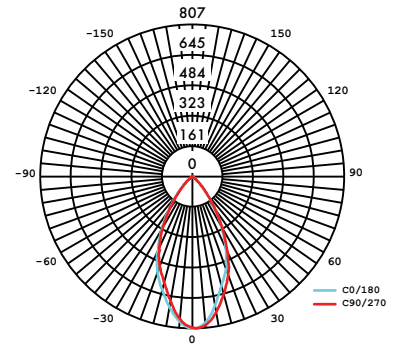

60° Optic and Louver