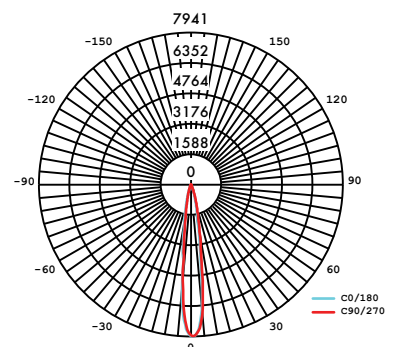

15° Optic and Louver