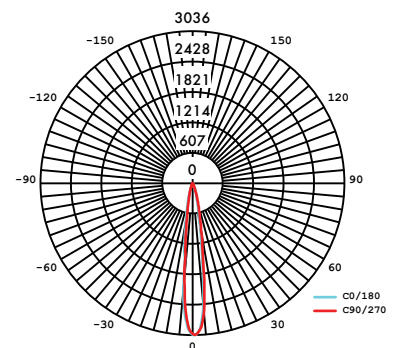

SMD-5-30K-SO-15-BK/WH

15° Optic

SMD-5-30K-SO-LV15-BK/WH

SAC-LV15-5-BK/WH

15° Optic and Louver

Photometry

SMD-5-30K-SO-LV30-BK/WH

SAC-LV30-5-BK/WH