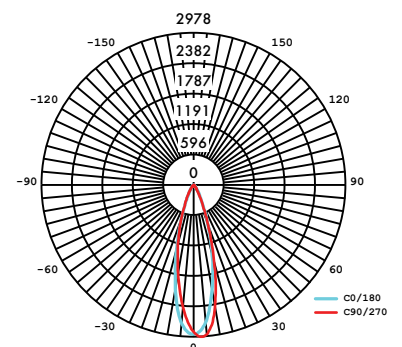

SMD-12-30K-SO-LV15-BK/WH

SAC-LV15-12-BK/WH

15° Optic and Louver

SMD-12-30K-SO-LV30-BK/WH

SAC-LV30-12-BK/WH

30° Optic and Louver

Photometry

SMD-12-30K-SO-LV60-BK/WH