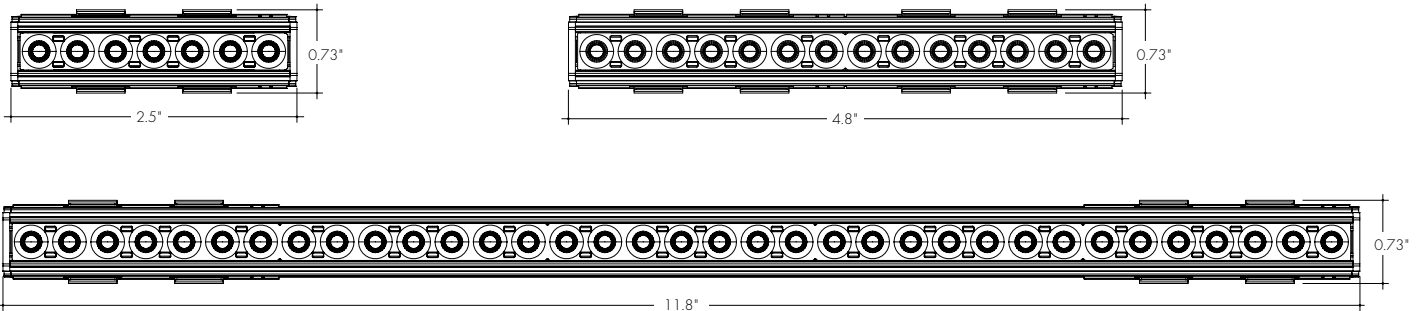

Profile Dimensions

Technical Information

TYPE	Stenos		
OUTPUT OPTIONS (15° Optic)	3	5	12
Lumen Output (3000K)	274 lm	546 lm	1323 lm
Power Consumption	2.6 W	5.4 W	13.0 W
Efficacy (lm/W)	106 lm/W	101 lm/W	102 lm/W
Center Beam Intensity (candela)	1612 cd	3309 cd	8541 cd

Transmission %	
15	100%
LV15	60%
LV30	65%
LV60	50%
WW	47%
LU	35%
EL	81%

CCT	Multiplier (ref. - 3000K)	TM-30			
		CRI	R_f	R_g	R₉
2700K	0.96	93	93	98	56
3000K	1.00	94	91	97	60
3500K	1.07	94	92	99	63
4000K	1.11	92	91	99	59

Ordering Code | Directional Module

MODEL	LENGTH	CCT	OUTPUT	OPTIC*	FINISH
SMD-Stenos Directional Module	3-2.5" 5-4.8" 12-11.8"	27K-2700K 30K-3000K 35K-3500K 40K-4000K	SO-Standard	15-15° Optic LV15-15° Louver¹ LV30-30° Louver and Optic LV60-60° Louver and Optic WW-Wall Wash Optic² LU-15° Bullseye Louver³ EL-15°x 45° Elliptical Lens⁴	BK-Black WH-White

Ordering Code | Directional Module Accessories

MODEL	ACCESSORY	LENGTH	FINISH
SAC-Stenos Accessory	LV15-15° Louver LV30-30° Louver and Optic LV60-60° Louver and Optic WW-Wall Wash Optic¹ LU-15° Bullseye Louver² EL-15°x 45° Elliptical Lens²	3-3" Directional Module 5-5" Directional Module 12-12" Directional Module	BK-Black WH-White

1 - LV15° Louver reduces glare while maintaining 90% of CBCP when compared to standard 15° optic.
2 - WW Wall Wash Optic Not Available with SMD-3. Only available in BK Black.
3 - LU Bullseye Louver reduces glare while maintaining 75% of CBCP. Use a 0.35 multiplier for lumen output. Only available in BK Black.
4 - Use a 0.85 multiplier for lumen output with EL Elliptical Lens. Only available in BK Black.

1 - WW Wall Wash Optic Not Available with SMD-3. Only available in BK Black.
2 - LU Bullseye Louver and EL Elliptical Lens only available in BK Black.