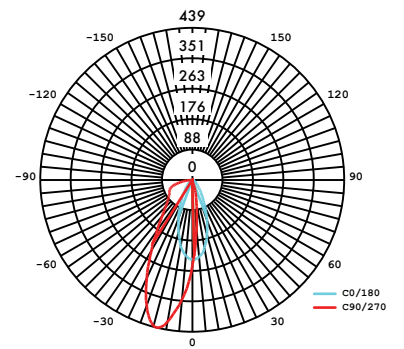

SMD-5-30K-SO-15-BK/WH

15° Optic

SMD-5-30K-SO-LV15-BK/WH

SAC-LV15-5-BK/WH

15° Optic and Louver

Photometry

SMD-5-30K-SO-LV30-BK/WH

SAC-LV30-5-BK/WH

30° Optic and Louver

SMD-5-30K-SO-LV60-BK/WH

SAC-LV60-5-BK/WH

60° Optic and Louver

SMD-5-30K-SO-WW-BK

SAC-WW-5-BK

5" Wall Wash

SMD-5-30K-SO-EL-BK

SAC-EL-5-BK

5" Elliptical Lens

Photometry

SMD-5-30K-SO-LU-BK

SAC-LU-5-BK

5" Bullseye Louver

SMD-12-30K-SO-15-BK/WH

15° Optic