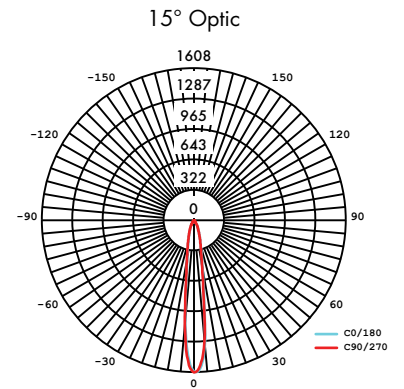

Photometry