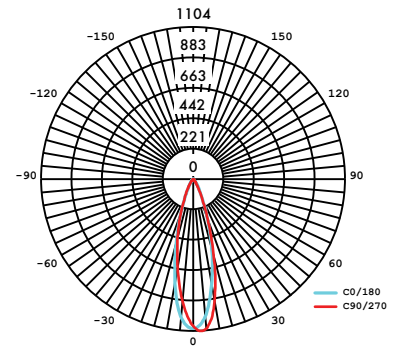

Photometry

30° Optic and Louver