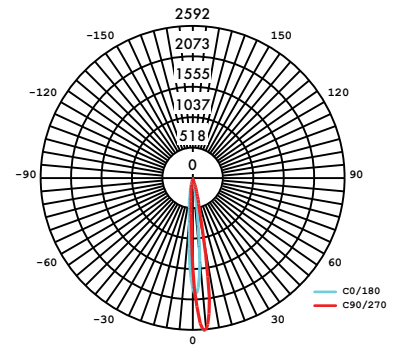

SAC-EL-5-BK

5" Elliptical Lens

Photometry

SMD-5-30K-SO-LU-BK

SAC-LU-5-BK

5" Bullseye Louver

SMD-12-30K-SO-15-BK/WH

15° Optic

SMD-12-30K-SO-LV15-BK/WH

SAC-LV15-12-BK/WH

15° Optic and Louver

SMD-12-30K-SO-LV30-BK/WH

SAC-LV30-12-BK/WH

30° Optic and Louver

Photometry

SMD-12-30K-SO-LV60-BK/WH