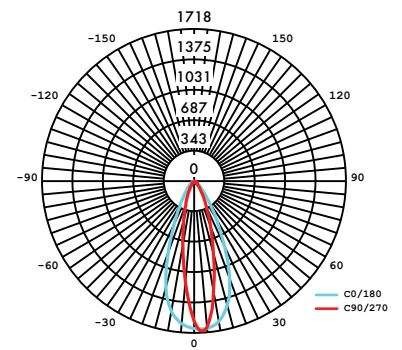

**Finish Options**

- Black Painted
- White Painted

**Profile Dimensions**

**Technical Information**

TYPE		
<b>OUTPUT OPTIONS</b> (15° Optic)	<b>5</b>	<b>12</b>
<b>Lumen Output (all channels full on)</b>	442 lm	1071 lm
<b>Power Consumption</b>	5.4 W	13.5 W
<b>Efficacy (lm/W)</b>	82 lm/W	79 lm/W
<b>Center Beam Intensity (candela)</b>	2663 cd	6918 cd

Photometry

**SMD-5-30K-SO-WW-BK**

**SAC-WW-5-BK**

5" Wall Wash

**SMD-5-30K-SO-EL-BK**

**SAC-EL-5-BK**

5" Elliptical Lens

**SMD-5-30K-SO-LU-BK**

SMD-12-30K-SO-LV60-BK/WH

SAC-LV60-12-BK/WH

Photometry

**SMD-12-30K-SO-WW-BK**

**SAC-WW-12-BK**

12" Wall Wash

**SMD-12-30K-SO-EL-BK**

**SAC-EL-12-BK**

12" Elliptical Lens

**SMD-12-30K-SO-LU-BK**

**SAC-LU-12-BK**

12" Bullseye Louver

TM-30-15-Data

18K CCT

**Graphic Shifts (%)**

Hue Bin	Rf	Chroma	Hue
1	94.8	-1.8%	0.7%
2	95.7	-0.8%	0.8%
3	94.5	1.2%	-2.4%
4	95.9	-1.1%	-1.8%
5	95.7	-1.4%	0.3%
6	93	1.6%	5.0%
7	97.2	0.3%	1.6%
8	93.7	3.0%	2.2%
9	95.1	2.4%	0.0%
10	94.2	2.2%	-2.0%
11	93	2.3%	-3.4%
12	88.1	2.1%	-7.1%
13	83.2	-0.1%	-13.9%
14	83	-4.5%	-16.9%
15	90.6	-3.6%	-4.9%
16	90.9	-4.0%	-3.0%