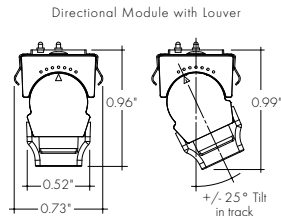

**Directional Module Features**

- Flawless beam quality from a unique micro-linear form factor
- Narrow 15° TIR native beam is aimable +/- 30°
- Snap-in module allows for simple setup and reconfiguration of track system
- Rotate module 180° to quickly change between track channel 1 and channel 2
- Wall Wash optic provides even illumination starting from the top of the wall to the bottom
- Wall Wash recommended spacing is 2ft from the wall and 2ft on-center
- Louvers available for 15°, 30°, and 60° beams
- Snap-on optics available to easily adjust beam angle in the field
- Available in three sizes and outputs, four CCTs
- L90 > 50k hours
- 24 VDC Class 2 power supply

**Finish Options**

- Black Painted
- White Painted

**Profile Dimensions**

**Technical Information**

TYPE		
<b>OUTPUT OPTIONS</b> (15° Optic)	<b>5</b>	<b>12</b>
<b>Lumen Output (all channels full on)</b>	442 lm	1071 lm
<b>Power Consumption</b>	5.4 W	13.5 W
<b>Efficacy (lm/W)</b>	82 lm/W	79 lm/W
<b>Center Beam Intensity (candela)</b>	2663 cd	6918 cd