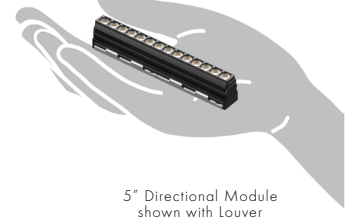

Profile Dimensions

Technical Information

TYPE		
OUTPUT OPTIONS (15° Optic)	5	12
Lumen Output (all channels full on)	442 lm	1071 lm
Power Consumption	5.4 W	13.5 W
Efficacy (lm/W)	82 lm/W	79 lm/W
Center Beam Intensity (candela)	2663 cd	6918 cd

Transmission %	
15	100%
LV15	60%
LV30	65%
LV60	50%
WW	47%
LU	35%
EL	81%

CCT	TM-30			
	CRI	R_f	R_g	R₉
1800K	95	93	99	83
3500K	94	92	99	63

Ordering Code | Directional Module

MODEL	LENGTH	CCT	OUTPUT	OPTIC*	FINISH
SMD-Stenos Directional Module	5-4.8" 12-11.8"	18K35K-1800K - 3500K	TWSO-Tunable White Standard	15-15° Optic LV15-15° Louver¹ LV30-30° Louver and Optic LV60-60° Louver and Optic WW-Wall Wash Optic² LU-15° Bullseye Louver³ EL-15°x 45° Elliptical Lens⁴	BK-Black WH-White

Ordering Code | Directional Module Accessories

MODEL	ACCESSORY	LENGTH	FINISH
SAC-Stenos Accessory	LV15-15° Louver LV30-30° Louver and Optic LV60-60° Louver and Optic WW-Wall Wash Optic¹ LU-15° Bullseye Louver¹ EL-15°x 45° Elliptical Lens¹	5-5" Directional Module 12-12" Directional Module	BK-Black WH-White

1 - LV15° Louver reduces glare while maintaining 90% of CBCP when compared to standard 15° optic.
2 - WW Wall Wash Optic only available in BK Black.
3 - LU Bullseye Louver reduces glare while maintaining 75% of CBCP. Use a 0.35 multiplier for lumen output. Only available in BK Black.
4 - Use a 0.85 multiplier for lumen output with EL Elliptical Lens. Only available in BK Black.

1 - WW Wall Wash Optic, LU Bullseye Louver, and EL Elliptical Lens only available in BK Black.