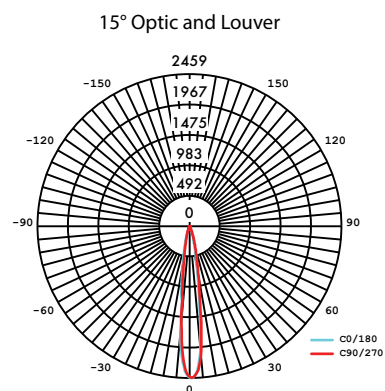

**Finish Options**

- Black Painted
- White Painted

**Profile Dimensions**

**Technical Information**

TYPE		
<b>OUTPUT OPTIONS</b> (15° Optic)	<b>5</b>	<b>12</b>
<b>Lumen Output (all channels full on)</b>	442 lm	1071 lm
<b>Power Consumption</b>	5.4 W	13.5 W
<b>Efficacy (lm/W)</b>	82 lm/W	79 lm/W
<b>Center Beam Intensity (candela)</b>	2663 cd	6918 cd

Photometry

SMD-5-30K-SO-15-BK/WH

SMD-5-30K-SO-LV15-BK/WH

SAC-LV15-5-BK/WH

SMD-5-30K-SO-LV30-BK/WH

SAC-LV30-5-BK/WH

SMD-5-30K-SO-LV60-BK/WH

SAC-LV60-5-BK/WH

Photometry

**SMD-5-30K-SO-WW-BK**

**SAC-WW-5-BK**

5" Wall Wash

**SMD-5-30K-SO-EL-BK**

**SAC-EL-5-BK**

5" Elliptical Lens

**SMD-5-30K-SO-LU-BK**