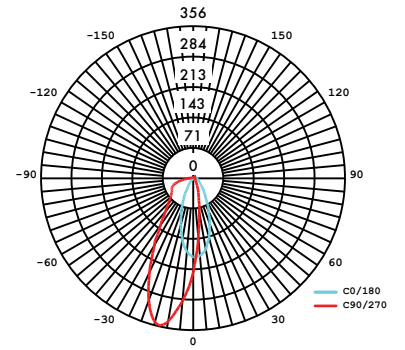

**Finish Options**

- Black Painted
- White Painted

**Profile Dimensions**

**Technical Information**

TYPE		
<b>OUTPUT OPTIONS</b> (15° Optic)	<b>5</b>	<b>12</b>
<b>Lumen Output (all channels full on)</b>	442 lm	1071 lm
<b>Power Consumption</b>	5.4 W	13.5 W
<b>Efficacy (lm/W)</b>	82 lm/W	79 lm/W
<b>Center Beam Intensity (candela)</b>	2663 cd	6918 cd

Photometry

**SMD-5-30K-SO-WW-BK**

**SAC-WW-5-BK**

5" Wall Wash

**SMD-5-30K-SO-EL-BK**

**SAC-EL-5-BK**

5" Elliptical Lens

**SMD-5-30K-SO-LU-BK**