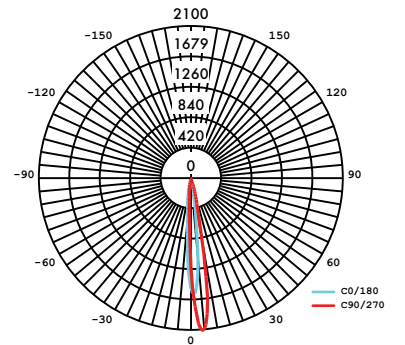

SMD-5-30K-SO-LU-BK

SAC-LU-5-BK

5" Bullseye Louver