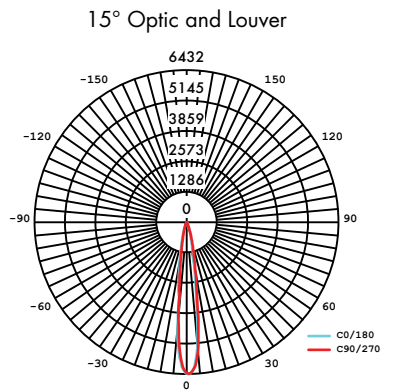

Photometry

**SMD-5-30K-SO-WW-BK**

**SAC-WW-5-BK**

5" Wall Wash

**SMD-5-30K-SO-EL-BK**

**SAC-EL-5-BK**

5" Elliptical Lens

**SMD-5-30K-SO-LU-BK**

**SAC-LU-5-BK**

5" Bullseye Louver

Photometry

SMD-12-30K-SO-15-BK/WH

SMD-12-30K-SO-LV15-BK/WH

SAC-LV15-12-BK/WH

SMD-12-30K-SO-LV30-BK/WH

SAC-LV30-12-BK/WH