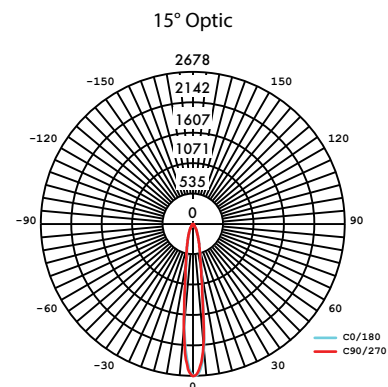

Photometry