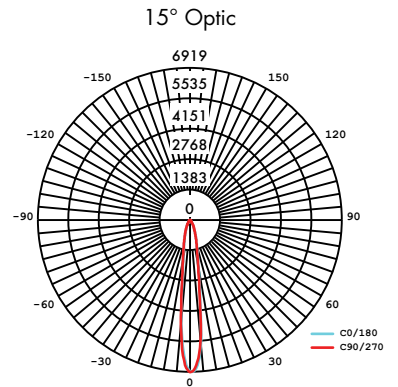

**Finish Options**

- Black Painted
- White Painted

**Profile Dimensions**

**Technical Information**

TYPE		
<b>OUTPUT OPTIONS</b> (15° Optic)	<b>5</b>	<b>12</b>
<b>Lumen Output (all channels full on)</b>	442 lm	1071 lm
<b>Power Consumption</b>	5.4 W	13.5 W
<b>Efficacy (lm/W)</b>	82 lm/W	79 lm/W
<b>Center Beam Intensity (candela)</b>	2663 cd	6918 cd

Photometry

**SMD-5-30K-SO-WW-BK**

**SAC-WW-5-BK**

5" Wall Wash

**SMD-5-30K-SO-EL-BK**

**SAC-EL-5-BK**

5" Elliptical Lens

**SMD-5-30K-SO-LU-BK**

**SAC-LU-5-BK**

5" Bullseye Louver

Photometry

SMD-12-30K-SO-15-BK/WH

SMD-12-30K-SO-LV15-BK/WH

SAC-LV15-12-BK/WH

SMD-12-30K-SO-LV30-BK/WH

SAC-LV30-12-BK/WH