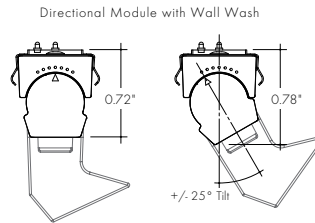

**Directional Module Features**

- Flawless beam quality from a unique micro-linear form factor
- Narrow 15° TIR native beam is aimable +/- 30°
- Snap-in module allows for simple setup and reconfiguration of track system
- Rotate module 180° to quickly change between track channel 1 and channel 2
- Wall Wash optic provides even illumination starting from the top of the wall to the bottom
- Wall Wash recommended spacing is 2ft from the wall and 2ft on-center
- Louvers available for 15°, 30°, and 60° beams
- Snap-on optics available to easily adjust beam angle in the field
- Available in three sizes and outputs, four CCTs
- L90 > 50k hours
- 24 VDC Class 2 power supply

**Finish Options**

- Black Painted
- White Painted

**Profile Dimensions**

**Technical Information**

TYPE		
<b>OUTPUT OPTIONS</b> (15° Optic)	<b>5</b>	<b>12</b>
<b>Lumen Output (all channels full on)</b>	442 lm	1071 lm
<b>Power Consumption</b>	5.4 W	13.5 W
<b>Efficacy (lm/W)</b>	82 lm/W	79 lm/W
<b>Center Beam Intensity (candela)</b>	2663 cd	6918 cd