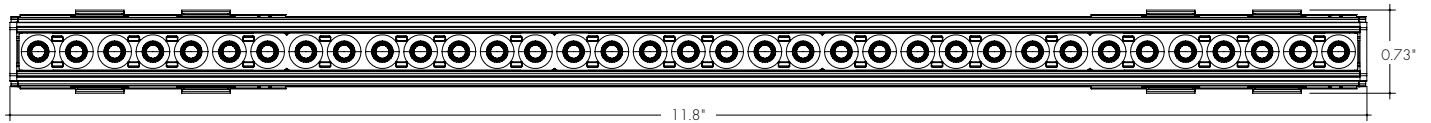

**Directional Module Features**

- Flawless beam quality from a unique micro-linear form factor
- Narrow 15° TIR native beam is aimable +/- 30°
- Snap-in module allows for simple setup and reconfiguration of track system
- Rotate module 180° to quickly change between track channel 1 and channel 2
- Wall Wash optic provides even illumination starting from the top of the wall to the bottom
- Wall Wash recommended spacing is 2ft from the wall and 2ft on-center
- Louvers available for 15°, 30°, and 60° beams
- Snap-on optics available to easily adjust beam angle in the field
- Available in three sizes and outputs, four CCTs
- L90 > 50k hours
- 24 VDC Class 2 power supply

**Finish Options**

- Black Painted
- White Painted

**Profile Dimensions**

**Technical Information**

TYPE		
<b>OUTPUT OPTIONS</b> (15° Optic)	<b>5</b>	<b>12</b>
<b>Lumen Output (all channels full on)</b>	442 lm	1071 lm
<b>Power Consumption</b>	5.4 W	13.5 W
<b>Efficacy (lm/W)</b>	82 lm/W	79 lm/W
<b>Center Beam Intensity (candela)</b>	2663 cd	6918 cd

MODEL	LENGTH	CCT	OUTPUT	OPTIC*	FINISH
SMD-Stenos Directional Module	5-4.8" 12-11.8"	18K35K-1800K - 3500K	TWSO-Tunable White Standard	15-15° Optic LV15-15° Louver <sup>1</sup> LV30-30° Louver and Optic LV60-60° Louver and Optic WW-Wall Wash Optic <sup>2</sup> LU-15° Bullseye Louver <sup>3</sup> EL-15°x 45° Elliptical Lens <sup>4</sup>	BK-Black WH-White