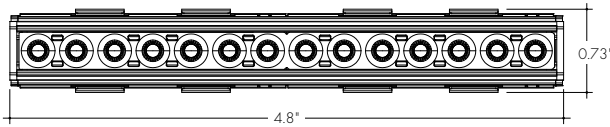

**Directional Module Features**

- Flawless beam quality from a unique micro-linear form factor
- Narrow 15° TIR native beam is aimable +/- 30°
- Snap-in module allows for simple setup and reconfiguration of track system
- Rotate module 180° to quickly change between track channel 1 and channel 2
- Wall Wash optic provides even illumination starting from the top of the wall to the bottom
- Wall Wash recommended spacing is 2ft from the wall and 2ft on-center
- Louvers available for 15°, 30°, and 60° beams
- Snap-on optics available to easily adjust beam angle in the field
- Available in three sizes and outputs, four CCTs
- L90 > 50k hours
- 24 VDC Class 2 power supply

**Finish Options**

- Black Painted
- White Painted

**Profile Dimensions**

**Technical Information**

TYPE		
<b>OUTPUT OPTIONS</b> (15° Optic)	<b>5</b>	<b>12</b>
<b>Lumen Output (all channels full on)</b>	442 lm	1071 lm
<b>Power Consumption</b>	5.4 W	13.5 W
<b>Efficacy (lm/W)</b>	82 lm/W	79 lm/W
<b>Center Beam Intensity (candela)</b>	2663 cd	6918 cd