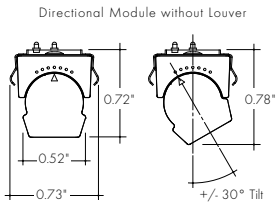

**Directional Module Features**

- Flawless beam quality from a unique micro-linear form factor
- Narrow 15° TIR native beam is aimable +/- 30°
- Snap-in module allows for simple setup and reconfiguration of track system
- Rotate module 180° to quickly change between track channel 1 and channel 2
- Wall Wash optic provides even illumination starting from the top of the wall to the bottom
- Wall Wash recommended spacing is 2ft from the wall and 2ft on-center
- Louvers available for 15°, 30°, and 60° beams
- Snap-on optics available to easily adjust beam angle in the field
- Available in three sizes and outputs, four CCTs
- L90 > 50k hours
- 24 VDC Class 2 power supply

**Finish Options**

- Black Painted
- White Painted

**Profile Dimensions**

**Technical Information**

TYPE		
<b>OUTPUT OPTIONS</b> (15° Optic)	<b>5</b>	<b>12</b>
<b>Lumen Output (all channels full on)</b>	442 lm	1071 lm
<b>Power Consumption</b>	5.4 W	13.5 W
<b>Efficacy (lm/W)</b>	82 lm/W	79 lm/W
<b>Center Beam Intensity (candela)</b>	2663 cd	6918 cd