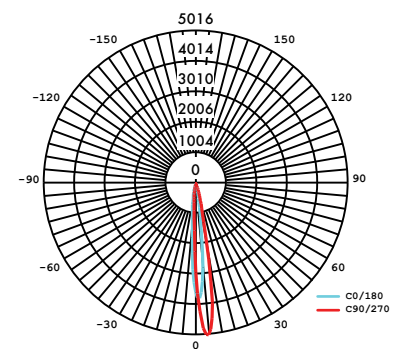

**Finish Options**

- Black Painted
- White Painted

**Profile Dimensions**

**Technical Information**

TYPE		
<b>OUTPUT OPTIONS</b> (15° Optic)	<b>5</b>	<b>12</b>
<b>Lumen Output (all channels full on)</b>	442 lm	1071 lm
<b>Power Consumption</b>	5.4 W	13.5 W
<b>Efficacy (lm/W)</b>	82 lm/W	79 lm/W
<b>Center Beam Intensity (candela)</b>	2663 cd	6918 cd

12" Elliptical Lens

**SMD-12-30K-SO-LU-BK**

**SAC-LU-12-BK**

12" Bullseye Louver

TM-30-15-Data

18K CCT

**Graphic Shifts (%)**

Hue Bin	Rf	Chroma	Hue
1	94.8	-1.8%	0.7%
2	95.7	-0.8%	0.8%
3	94.5	1.2%	-2.4%
4	95.9	-1.1%	-1.8%
5	95.7	-1.4%	0.3%
6	93	1.6%	5.0%
7	97.2	0.3%	1.6%
8	93.7	3.0%	2.2%
9	95.1	2.4%	0.0%
10	94.2	2.2%	-2.0%
11	93	2.3%	-3.4%
12	88.1	2.1%	-7.1%
13	83.2	-0.1%	-13.9%
14	83	-4.5%	-16.9%
15	90.6	-3.6%	-4.9%
16	90.9	-4.0%	-3.0%