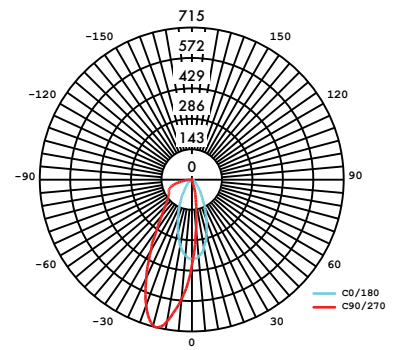

**Finish Options**

- Black Painted
- White Painted

**Profile Dimensions**

**Technical Information**

TYPE		
<b>OUTPUT OPTIONS</b> (15° Optic)	<b>5</b>	<b>12</b>
<b>Lumen Output (all channels full on)</b>	442 lm	1071 lm
<b>Power Consumption</b>	5.4 W	13.5 W
<b>Efficacy (lm/W)</b>	82 lm/W	79 lm/W
<b>Center Beam Intensity (candela)</b>	2663 cd	6918 cd

Photometry

**SMD-5-30K-SO-WW-BK**

**SAC-WW-5-BK**

5" Wall Wash

**SMD-5-30K-SO-EL-BK**

**SAC-EL-5-BK**

5" Elliptical Lens

**SMD-5-30K-SO-LU-BK**

SMD-12-30K-SO-LV60-BK/WH

SAC-LV60-12-BK/WH

Photometry

**SMD-12-30K-SO-WW-BK**

**SAC-WW-12-BK**

12" Wall Wash

**SMD-12-30K-SO-EL-BK**

**SAC-EL-12-BK**

12" Elliptical Lens

**SMD-12-30K-SO-LU-BK**

**SAC-LU-12-BK**

12" Bullseye Louver

TM-30-15-Data

18K CCT

**Graphic Shifts (%)**

Hue Bin	Rf	Chroma	Hue
1	94.8	-1.8%	0.7%
2	95.7	-0.8%	0.8%
3	94.5	1.2%	-2.4%
4	95.9	-1.1%	-1.8%
5	95.7	-1.4%	0.3%
6	93	1.6%	5.0%
7	97.2	0.3%	1.6%
8	93.7	3.0%	2.2%
9	95.1	2.4%	0.0%
10	94.2	2.2%	-2.0%
11	93	2.3%	-3.4%
12	88.1	2.1%	-7.1%
13	83.2	-0.1%	-13.9%
14	83	-4.5%	-16.9%
15	90.6	-3.6%	-4.9%
16	90.9	-4.0%	-3.0%