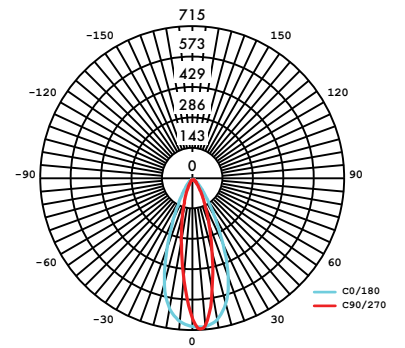

**Finish Options**

- Black Painted
- White Painted

**Profile Dimensions**

**Technical Information**

TYPE		
<b>OUTPUT OPTIONS</b> (15° Optic)	<b>5</b>	<b>12</b>
<b>Lumen Output (all channels full on)</b>	442 lm	1071 lm
<b>Power Consumption</b>	5.4 W	13.5 W
<b>Efficacy (lm/W)</b>	82 lm/W	79 lm/W
<b>Center Beam Intensity (candela)</b>	2663 cd	6918 cd

Photometry

**SMD-5-30K-SO-WW-BK**

**SAC-WW-5-BK**

5" Wall Wash

**SMD-5-30K-SO-EL-BK**

**SAC-EL-5-BK**

5" Elliptical Lens

**SMD-5-30K-SO-LU-BK**