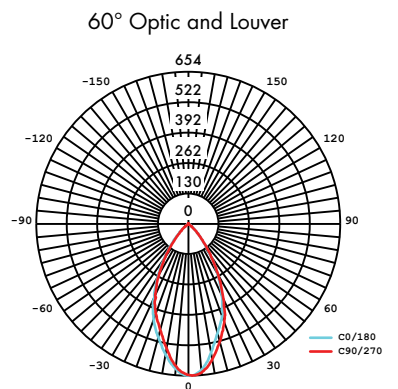

SAC-LV60-12-BK/WH