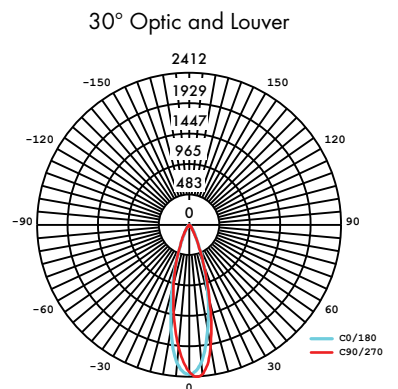

SAC-LV30-12-BK/WH