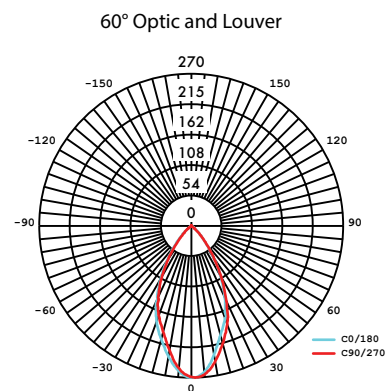

**Finish Options**

- Black Painted
- White Painted

**Profile Dimensions**

**Technical Information**

TYPE		
<b>OUTPUT OPTIONS</b> (15° Optic)	<b>5</b>	<b>12</b>
<b>Lumen Output (all channels full on)</b>	442 lm	1071 lm
<b>Power Consumption</b>	5.4 W	13.5 W
<b>Efficacy (lm/W)</b>	82 lm/W	79 lm/W
<b>Center Beam Intensity (candela)</b>	2663 cd	6918 cd

Photometry

**SMD-5-30K-SO-WW-BK**

**SAC-WW-5-BK**

5" Wall Wash

**SMD-5-30K-SO-EL-BK**

**SAC-EL-5-BK**

5" Elliptical Lens

**SMD-5-30K-SO-LU-BK**