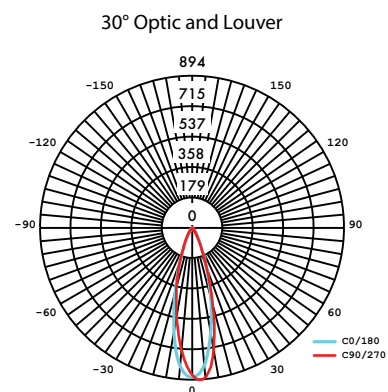

SAC-LV30-5-BK/WH