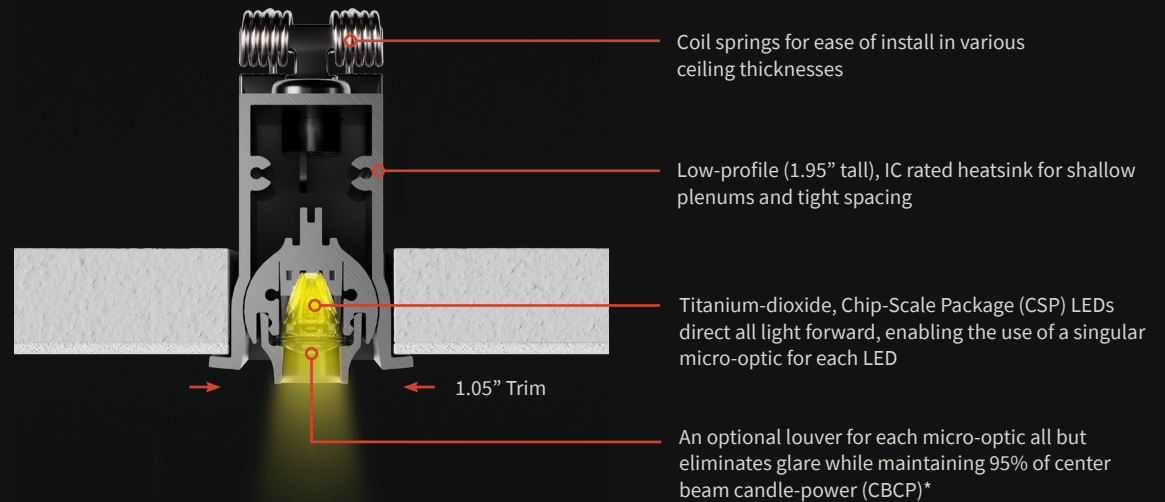

# STENOS LINEAR TRIMMED DOWNLIGHTS

\*optics and light engines are field-changeable

## DOWNLIGHTS DESIGNED TO KEEP YOU IN THE ZONE

The STENOS linear micro-optic downlight collection is exceptionally compact, offering three discreet profiles in 3", 5", and 12" sizes, with both trimmed and trimless options. STENOS downlights produce an output range of 250-1260 lumens, feature a +/- 30° aimable tilt, perfect beam quality, and magnetic beam shaping accessories, including optic + glare

control louvers for 15°, 30°, and 60° beam options, and a wall wash for the 5" and 12" profiles. All STENOS downlights are field configurable, featuring a constant voltage design that enables multiple fixtures to operate from a single power supply, resulting in a simplified installation and overall cost savings.