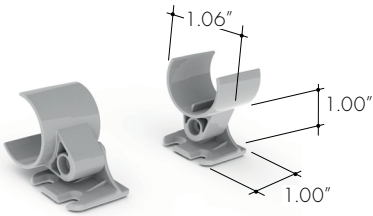

All accessories sold separately.

Mounting Brackets

MC-R1
Gray Finish