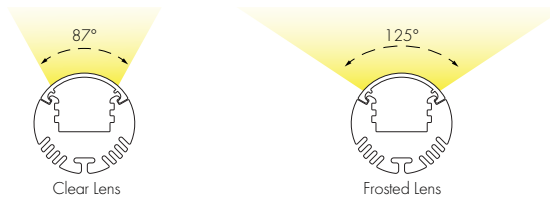

Features

The RO Channel is a linear aluminum extrusion that has been designed to fit many LED lighting needs. Multiple mounting bracket options allow for great flexibility in any application; from directional lighting solutions to secure fixed installations like a closet rod light fixture. Substantial aluminum mass in profile provides excellent heat sink for high power LEDs. RO linear aluminum extrusion comes with three choices of optical lenses. Extrusion and lenses are field cuttable. All other accessories sold separately (page 2).

Product Dimensions

	Lens Options
Actual Length	-39"
	-78"
	-118"
Available Lenses	- Clear
	- Frosted

TRANSMISSION PERCENTAGE
(COMPARED TO LED TAPE WITHOUT CHANNEL)

LENS	TRANSMISSION %
Clear Lens	79%
Frosted Lens	54%