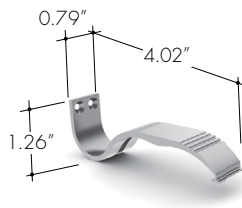

Features

The RO Channel is a linear aluminum extrusion that has been designed to fit many LED lighting needs. Multiple mounting bracket options allow for great flexibility in any application; from directional lighting solutions to secure fixed installations like a closet rod light fixture. Substantial aluminum mass in profile provides excellent heat sink for high power LEDs. RO linear aluminum extrusion comes with three choices of optical lenses. Extrusion and lenses are field cuttable. All other accessories sold separately (page 2).

All accessories sold separately.

Mounting Brackets

MC-R1
Gray Finish

MC-R3-XX
Mounting Clip

XX	Color
SA	Silver Anodized
WH	White
BK	Black
BZ	Bronze

MC-RO-AA
Metal Finish

MC-RO-WA
Metal Finish

MC-RO-MF-XX
Mounting Cover