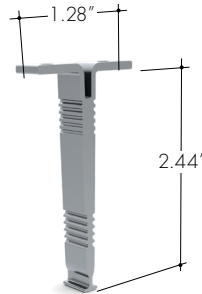

MC-RO-MF-XX
Mounting Cover

MC-R3-XX
Mounting Clip