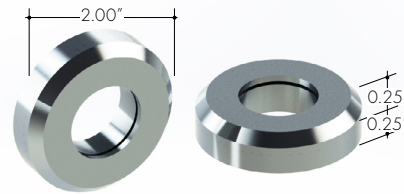

Features

The RO Channel is a linear aluminum extrusion that has been designed to fit many LED lighting needs. Multiple mounting bracket options allow for great flexibility in any application; from directional lighting solutions to secure fixed installations like a closet rod light fixture. Substantial aluminum mass in profile provides excellent heat sink for high power LEDs. RO linear aluminum extrusion comes with three choices of optical lenses. Extrusion and lenses are field cuttable. All other accessories sold separately (page 2).

All accessories sold separately.

Mounting Brackets

MC-R1
Gray Finish

MC-R3-XX
Mounting Clip

XX	Color
SA	Silver Anodized
WH	White
BK	Black
BZ	Bronze

MC-RO-AA
Metal Finish

MC-RO-WA
Metal Finish

MC-RO-MF-XX
Mounting Cover