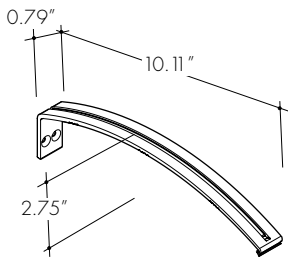

MC-RO-AA
Metal Finish