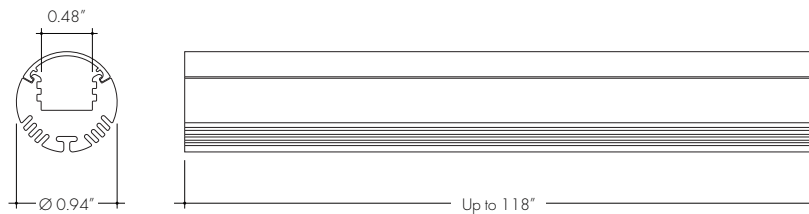

Features

The RO Channel is a linear aluminum extrusion that has been designed to fit many LED lighting needs. Multiple mounting bracket options allow for great flexibility in any application; from directional lighting solutions to secure fixed installations like a closet rod light fixture. Substantial aluminum mass in profile provides excellent heat sink for high power LEDs. RO linear aluminum extrusion comes with three choices of optical lenses. Extrusion and lenses are field cuttable. All other accessories sold separately (page 2).

Product Dimensions

	Lens Options
Actual Length	-39"
	-78"
	-118"
Available Lenses	- Clear
	- Frosted

TRANSMISSION PERCENTAGE
(COMPARED TO LED TAPE WITHOUT CHANNEL)

LENS	TRANSMISSION %
Clear Lens	79%
Frosted Lens	54%

See LED tape spec sheet for lens dotting characteristics & compatibility

Ordering Code

MODEL	LENGTH ¹	LENS	FINISH ²
RO-RO Channel	39-39" 78-78" 118-118"	C-Clear F-Frosted	<div style="border: 1px solid black; padding: 5px;"> BASE SA-Silver Anodized </div> <div style="border: 1px solid black; padding: 5px; margin-top: 5px;"> POWDER COATED BK-Black BZ-Bronze WH-White </div>