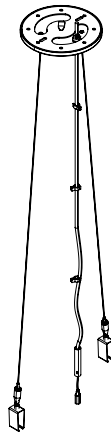

70-TOL02-001-01
Mounting Clip Installation Tool

Use for installation of Plexineon into Mounting Clips

Plexineon Rings Suspended Mount

Static White and Monochrome Colors

Ring Types

HR
Horizontal Ring

Additional Material

- Ordered separately.

CC-2MF-190-SCL
Powerfeed Canopy Suspension Kit with Cross Cable and 2 Single Clips Ø5.0" canopy 150" A/C Cable

CC-2MF-150-SCL
Powerfeed Canopy Suspension Kit with 2 Cables and Single Clips Ø5.0" canopy 150" A/C Cable