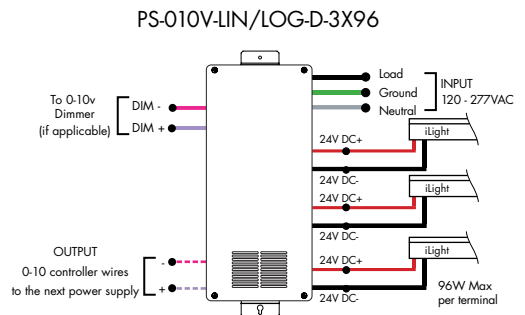

Plexineon Rings Suspended Mount

Static White and Monochrome Colors

Power Supplies

See Power Supply instructions and spec sheet for wiring information. For a complete list of compatible dimmers, see Compatible Dimming Chart on the Resources page.

Ordering Code Universal Dimming Power Supplies 1% 120VAC - 277VAC

MODEL	INPUT CONTROL	ENVIRONMENT	WATTAGE	OUTPUT
PS-Power Supply, 120-277VAC	UNI-0-10V Dimming, Phase Dimming	D-Dry W-Wet	30-30 Watts 60-60 Watts 96-96 Watts 3x96-3x96 Watts	24-24 VDC

Compatibility: View a complete list of compatible dimmers on product page ([Link](#))

0-10V - 1% dimming
MLV/ELV/TRIAC - 1% dimming, consult dimming compatibility chart

MODELS	PS-UNI-W-30W	PS-UNI-W-60W	PS-UNI-W-96W	PS-UNI-W-3X96W
Length	6.50"	7.40"	8.66"	11.85"
Width	3.73"	3.73"	3.73"	4.32"
Depth	1.61"	1.61"	1.61"	1.81"

MODELS	PS-UNI-D-30W	PS-UNI-D-60W	PS-UNI-D-96W	PS-UNI-D-3X96W
Length	8.77"	8.77"	8.11"	9.94"
Width	4.27"	4.27"	5.60"	7.61"
Depth	1.83"	1.83"	1.83"	2.02"

Ordering Code 0-10V Dimming Power Supplies 0.1% 120VAC - 277VAC

MODEL	INPUT CONTROL	ENVIRONMENT	WATTAGE	OUTPUT
PS-Power Supply, 120-277VAC	010VLIN-0-10V Dimming (0.1%), Linear 010VLOG-0-10V Dimming (0.1%), Logarithmic	D-Dry	96-96 Watts 3X96-3x96 Watts	24-24 VDC

MODELS	96W	3X96
Length	14.40"	15.00"
Width	5.20"	6.62"
Depth	2.60"	4.45"