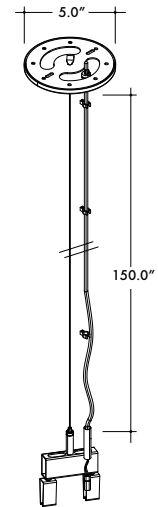

Ordering Code

MODEL	RING DIAMETER ¹	RING TYPE	CCT	OUTPUT	LENS	MOUNTING ²	FINISH	POWERFEED POSITION/TYPE
PX-Plexineon	— Ring Outer diameter in inches, 6"-288" (24ft)	HR-Horizontal Ring	27K-2700K 30K-3000K 35K-3500K 40K-4000K B-Blue G-Green T-Teal Y-Yellow R-Red M-Magenta	SO-Standard	F-Frosted	SP-Suspension Mount, Standard Clips SPD-Suspension Mount, Decorative Clips ³	GG-Gloss Grey BK-Matte Black GY-Matte Grey WH-Matte White	B4-Male Quick Connect One End, Female Quick Connect Other End

1. Rings will be made of equal sections no longer than 96" arc length. Tolerance on size of diameter is +/- 1".
2. 2 mounting clips included for every 12" of diameter, with a minimum of 3 clips.
3. Standard mounting clip come with stainless steel finish. Decorative Clips match the fixture finish.

SC-1MP2-DCL

Suspension Kit with Joiner Clip, Ø2.0" canopy, 150" A/C Cable

Use to join two fixtures together in the middle of a Suspended Run

SC-1FC5-SCL

Powerfeed Canopy Suspension Kit with Single Clip, Ø5.0" canopy, 150" A/C Cable

Used at the start of every Suspended Run

SC-1FC5-DCL

Powerfeed Canopy Suspension Kit with Joiner Clip, Ø5.0" canopy, 150" A/C Cable

Used to join two fixtures together and to drop power in the middle of a Suspended Run