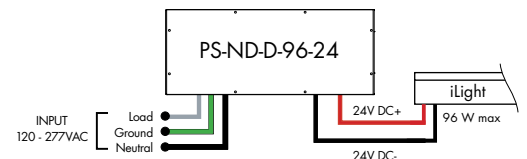

Plexineon Rings Suspended Mount

Static White and Monochrome Colors

Power Supplies

See Power Supply instructions and spec sheet for wiring information. For a complete list of compatible dimmers, see Compatible Dimming Chart on the Resources page.

Ordering Code Enlightened Enabled Dimming Power Supplies 1% 120VAC - 277VAC

MODEL	INPUT CONTROL	ENVIRONMENT	WATTAGE	OUTPUT	FEATURE
PS-Power Supply, 120-277VAC	010V-0-10V Dimming (1%)	D-Dry	96-96 Watts	24-24 VDC	ENL-0-10V Enlightened

Model	96W
Length	14.40"
Width	5.20"
Depth	2.60"

Ordering Code DMX Dimming Power Supplies 0.1% 120VAC - 277VAC Requires Zonal Control

MODEL	INPUT CONTROL	ENVIRONMENT	WATTAGE	OUTPUT
PS-Power Supply, 120-277VAC	DMX-DMX (0.1%)	D-Dry	96-96 Watts 3X96-3X96 Watts	24-24 VDC

MODELS	96W	3X96
Length	14.40"	15.00"
Width	5.20"	6.62"
Depth	2.60"	4.56"

DMX CABLES
(FOR DMX CABLES, USE BELDEN 9829, 9842 OR CAT5 SHIELDED TWISTED PAIR CABLING OR EQUIVALENT)

Ordering Code Non-Dimming Power Supply 120VAC - 277VAC

MODEL	INPUT CONTROL	ENVIRONMENT	WATTAGE	OUTPUT
PS-Power Supply, 120-277VAC	ND-Non Dimming	D-Dry	96-96 Watts	24-24 VDC

MODELS	96W
Length	14.40"
Width	5.20"
Depth	2.60"