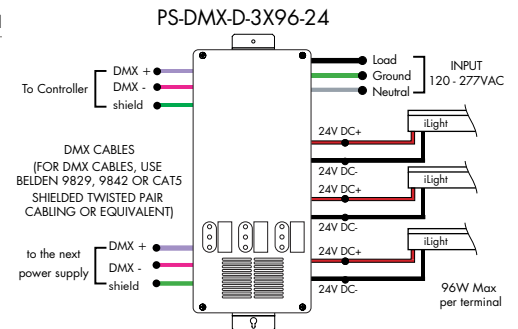

Plexineon Rings Suspended Mount

Static White and Monochrome Colors

Power Supplies

See Power Supply instructions and spec sheet for wiring information. For a complete list of compatible dimmers, see Compatible Dimming Chart on the Resources page.

Ordering Code Enlightened Enabled Dimming Power Supplies 1% 120VAC - 277VAC

MODEL	INPUT CONTROL	ENVIRONMENT	WATTAGE	OUTPUT	FEATURE
PS-Power Supply, 120-277VAC	010V-0-10V Dimming (1%)	D-Dry	96-96 Watts	24-24 VDC	ENL-0-10V Enlightened

Model	96W
Length	14.40"
Width	5.20"
Depth	2.60"

Ordering Code DMX Dimming Power Supplies 0.1% 120VAC - 277VAC Requires Zonal Control

MODEL	INPUT CONTROL	ENVIRONMENT	WATTAGE	OUTPUT
PS-Power Supply, 120-277VAC	DMX-DMX (0.1%)	D-Dry	96-96 Watts 3X96-3X96 Watts	24-24 VDC

MODELS	96W	3X96
Length	14.40"	15.00"
Width	5.20"	6.62"
Depth	2.60"	4.56"

DMX CABLES
(FOR DMX CABLES, USE BELDEN 9829, 9842 OR CAT5 SHIELDED TWISTED PAIR CABLING OR EQUIVALENT)

Ordering Code Non-Dimming Power Supply 120VAC - 277VAC

MODEL	INPUT CONTROL	ENVIRONMENT	WATTAGE	OUTPUT
PS-Power Supply, 120-277VAC	ND-Non Dimming	D-Dry	96-96 Watts	24-24 VDC

MODELS	96W
Length	14.40"
Width	5.20"
Depth	2.60"