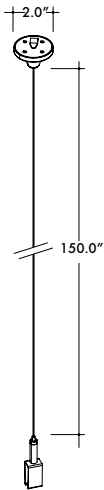

SP/SPD

SC-1MP2-SCL

Suspension Kit with Single Clip, Ø2.0" canopy, 150" A/C Cable

Used approximately every 30" of linear/arc length for Standard Clips and every 18" of linear/arc length for Decorative Clips