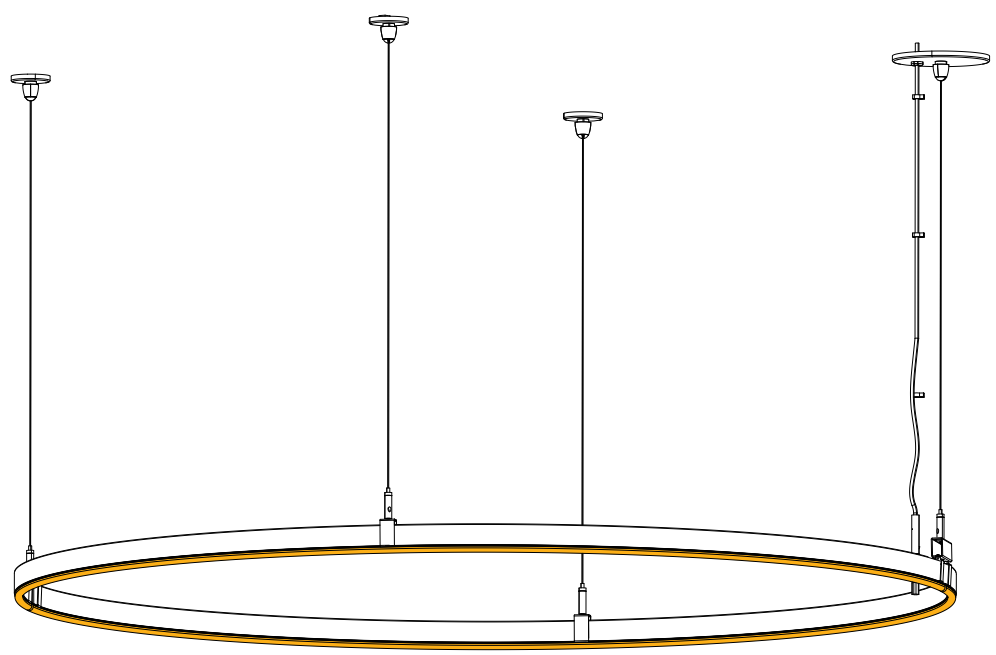

SC-2FC5-DCL
Dual Powerfeed Canopy Standard or Decorative Joiner Clips 150" A/C Cable

Plexineon Rings Suspended Mount

Static White and Monochrome Colors

Sample Layout

PX-48-HR-30K-SO-F-SP-GG-B-PFC

Plexineon Horizontal Ring, Suspended Mounting Clips