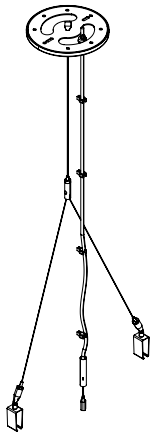

70-TOL02-001-01
Mounting Clip Installation Tool

Use for installation of Plexineon into Mounting Clips

Plexineon Rings Suspended Mount

Static White and Monochrome Colors

Ring Types

HR
Horizontal Ring

Additional Material

- Ordered separately.

CC-2MF-190-SCL
Powerfeed Canopy Suspension Kit with Cross Cable and 2 Single Clips Ø5.0" canopy 150" A/C Cable

CC-2MF-150-SCL
Powerfeed Canopy Suspension Kit with 2 Cables and Single Clips Ø5.0" canopy 150" A/C Cable