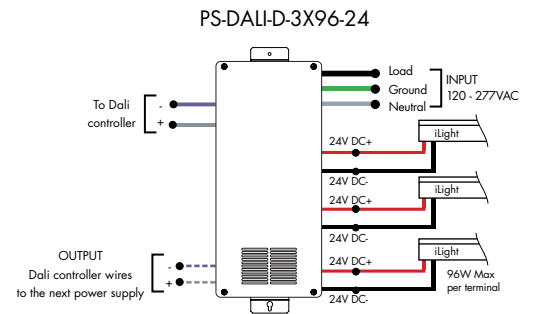

Ordering Code DALI Dimming Power Supplies 0.1% 120VAC - 277VAC

MODEL	INPUT CONTROL	ENVIRONMENT	WATTAGE	OUTPUT
PS-Power Supply, 120-277VAC	DALI-DALI (0.1%)	D-Dry	96-96 Watts 3X96-3X96 Watts	24-24 VDC

Model	96W	3X96
Length	14.40"	15.00"
Width	5.20"	6.62"
Depth	2.60"	4.56"