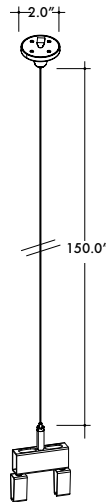

SC-1MP2-DCL

Suspension Kit with Joiner Clip, Ø2.0" canopy, 150" A/C Cable

Use to join two fixtures together in the middle of a Suspended Run