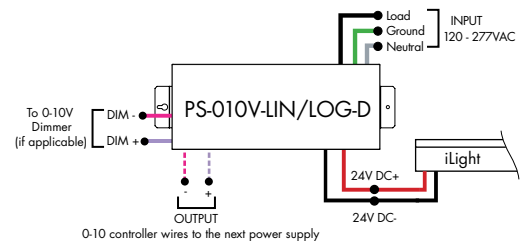

Plexineon Rings Suspended Mount

Static White and Monochrome Colors

Power Supplies

See Power Supply instructions and spec sheet for wiring information. For a complete list of compatible dimmers, see Compatible Dimming Chart on the Resources page.

Ordering Code Universal Dimming Power Supplies 1% 120VAC - 277VAC

MODEL	INPUT CONTROL	ENVIRONMENT	WATTAGE	OUTPUT
PS-Power Supply, 120-277VAC	UNI-0-10V Dimming, Phase Dimming	D-Dry W-Wet	30-30 Watts 60-60 Watts 96-96 Watts 3x96-3x96 Watts	24-24 VDC

Compatibility: View a complete list of compatible dimmers on product page ([Link](#))

0-10V - 1% dimming
MLV/ELV/TRIAC - 1% dimming, consult dimming compatibility chart

MODELS	PS-UNI-W-30W	PS-UNI-W-60W	PS-UNI-W-96W	PS-UNI-W-3X96W
Length	6.50"	7.40"	8.66"	11.85"
Width	3.73"	3.73"	3.73"	4.32"
Depth	1.61"	1.61"	1.61"	1.81"

MODELS	PS-UNI-D-30W	PS-UNI-D-60W	PS-UNI-D-96W	PS-UNI-D-3X96W
Length	8.77"	8.77"	8.11"	9.94"
Width	4.27"	4.27"	5.60"	7.61"
Depth	1.83"	1.83"	1.83"	2.02"

Ordering Code 0-10V Dimming Power Supplies 0.1% 120VAC - 277VAC

MODEL	INPUT CONTROL	ENVIRONMENT	WATTAGE	OUTPUT
PS-Power Supply, 120-277VAC	010VLIN-0-10V Dimming (0.1%), Linear 010VLOG-0-10V Dimming (0.1%), Logarithmic	D-Dry	96-96 Watts 3X96-3x96 Watts	24-24 VDC

MODELS	96W	3X96
Length	14.40"	15.00"
Width	5.20"	6.62"
Depth	2.60"	4.45"