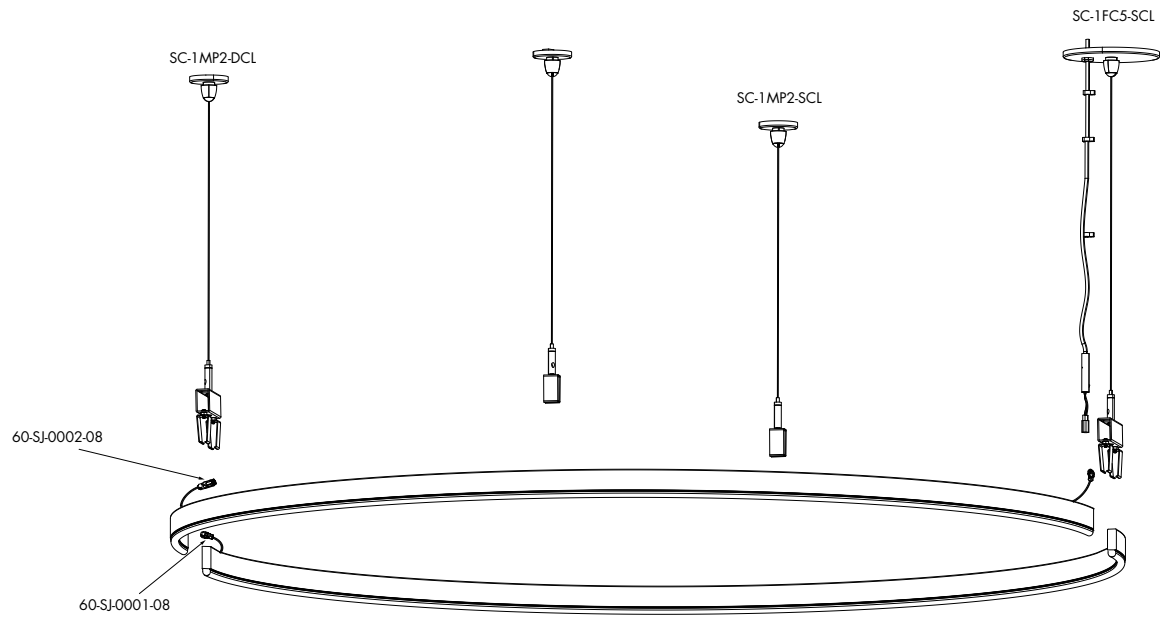

1. Rings will be made of equal sections no longer than 96" arc length. Tolerance on size of diameter is +/- 1".
2. 2 mounting clips included for every 12" of diameter, with a minimum of 3 clips.
3. Standard mounting clip come with stainless steel finish. Decorative Clips match the fixture finish.

SC-2FC5-DCL
Dual Powerfeed Canopy Standard or Decorative Joiner Clips 150" A/C Cable

Plexineon Rings Suspended Mount

Static White and Monochrome Colors

Sample Layout

PX-48-HR-30K-SO-F-SP-GG-B-PFC

Plexineon Horizontal Ring, Suspended Mounting Clips