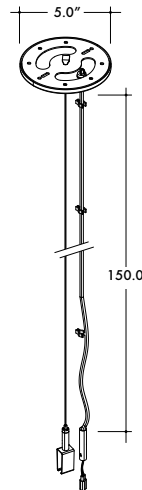

Without Mounting Clip

With Mounting Clip and A/C hardware

Technical Information

RING OUTER DIAMETER* (inch)	Plexineon Static White (30K)	Plexineon Monochrome Colors					
		Red	Blue	Green	Magenta	Teal	Yellow
WAVELENGTH	N/A	622 nm	468 nm	525 nm	567 nm	486 nm	563 nm
EFFICACY	39 lm/W	12.1 lm/W	8.1 lm/W	33.8 lm/W	9.2 lm/W	20.9 lm/W	23.2 lm/W
Ø36 (Ø3ft)	Lumen Output	1159 lm	132 lm	104 lm	471 lm	226 lm	565 lm
	Power Consumption	30.2 W	11.3 W	13.2 W	14.1 W	24.5 W	25.4 W
Ø72 (Ø6ft)	Lumen Output	2318 lm	264 lm	207 lm	942 lm	452 lm	1131 lm
	Power Consumption	60.3 W	22.6 W	26.4 W	28.3 W	49.0 W	50.9 W
Ø144 (Ø12ft)	Lumen Output	4637 lm	528 lm	415 lm	1885 lm	905 lm	2262 lm
	Power Consumption	120.6 W	45.2 W	52.8 W	56.5 W	98.0 W	109.3 W
Ø288 (Ø24)	Lumen Output	9274 lm	1056 lm	829 lm	3770 lm	1810 lm	4524 lm
	Power Consumption	241.3 W	90.5 W	105.6 W	113.1 W	196.0 W	218.7 W

Ordering Code

MODEL	RING DIAMETER ¹	RING TYPE	CCT	OUTPUT	LENS	MOUNTING ²	FINISH	POWERFEED POSITION/TYPE
PX-Plexineon	— Ring Outer diameter in inches, 6"-288" (24ft)	HR-Horizontal Ring	27K-2700K 30K-3000K 35K-3500K 40K-4000K B-Blue G-Green T-Teal Y-Yellow R-Red M-Magenta	SO-Standard	F-Frosted	SP-Suspension Mount, Standard Clips SPD-Suspension Mount, Decorative Clips ³	GG-Gloss Grey BK-Matte Black GY-Matte Grey WH-Matte White	B4-Male Quick Connect One End, Female Quick Connect Other End

SC-1MP2-DCL

Suspension Kit with Joiner Clip, Ø2.0" canopy, 150" A/C Cable

Use to join two fixtures together in the middle of a Suspended Run

SC-1FC5-SCL

Powerfeed Canopy Suspension Kit with Single Clip, Ø5.0" canopy, 150" A/C Cable

Used at the start of every Suspended Run

SC-1FC5-DCL

Powerfeed Canopy Suspension Kit with Joiner Clip, Ø5.0" canopy, 150" A/C Cable

Used to join two fixtures together and to drop power in the middle of a Suspended Run