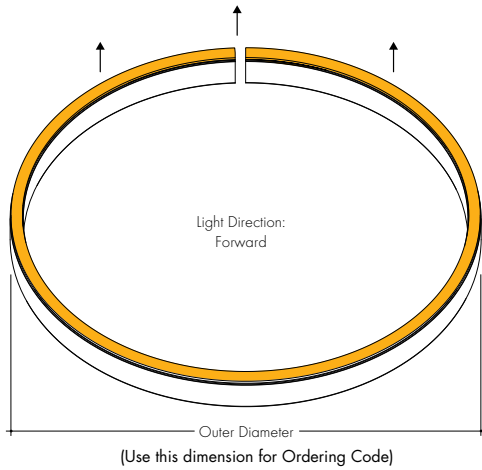

70-TOL02-001-01
Mounting Clip Installation Tool

Use for installation of Plexineon into Mounting Clips

Plexineon Rings Suspended Mount

Static White and Monochrome Colors

Ring Types

HR
Horizontal Ring

Additional Material