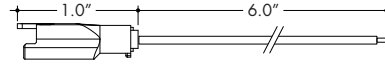

Plexineon Rings Suspended Mount

Static White and Monochrome Colors

Powerfeed and Connectors

- Connectors are included in the Plexineon runs per CCT option selected. Order extras as desired.

60-SJ-0002-08
Female Quick Connect
with 6" flying leads