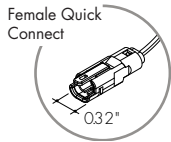

Powerfeed and Connectors

- Connectors are included in the Plexineon runs per CCT option selected. Order extras as desired.

60-SJ-0002-08
Female Quick Connect
with 6" flying leads