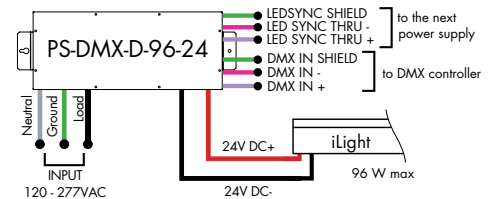

DMX CABLES
(FOR DMX CABLES, USE BELDEN 9829, 9842 OR CAT5 SHIELDED TWISTED PAIR CABLING OR EQUIVALENT)

Ordering Code Non-Dimming Power Supply 120VAC - 277VAC

MODEL	INPUT CONTROL	ENVIRONMENT	WATTAGE	OUTPUT
PS-Power Supply, 120-277VAC	ND-Non Dimming	D-Dry	96-96 Watts	24-24 VDC

MODELS	96W
Length	14.40"
Width	5.20"
Depth	2.60"