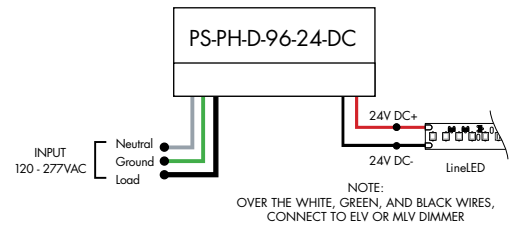

Ordering Code Phase Dimming Power Supply 1% 120VAC - 277VAC

MODEL	INPUT CONTROL	ENVIRONMENT	WATTAGE	OUTPUT	OUTPUT CONTROL
PS-Power Supply, 120-277VAC	PH-Phase Dimming (Triac, ELV, MLV)	D-Dry	96-96 Watts	24-24 VDC	DC-Direct Current

MLV/ELV/TRIAC - 1% dimming, consult dimming compatibility chart ([link](#))

MODELS	96W
Length	8.25"
Width	4.10"
Depth	1.56"