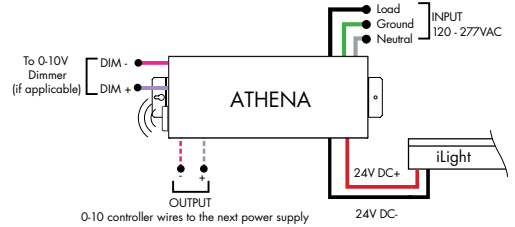

Plexineon Rings Suspended Mount

Static White and Monochrome Colors

Power Supplies

See Power Supply instructions and spec sheet for wiring information. For a complete list of compatible dimmers, see Compatible Dimming Chart on the Resources page.

Athena 0-10V LED Driver

MODEL	INPUT CONTROL	ENVIRONMENT	WATTAGE	OUTPUT	FEATURE
PS-Power Supply, 120-277VAC	010V-LIN-0-10V Dimming, Linear 010V-LOG 0-10V Dimming, Logarithmic	D-Dry	96-96 W	24-24 VDC	AWN-R-Athena

MODELS	96W
Length	14.40"
Width	5.20"
Depth	2.60"