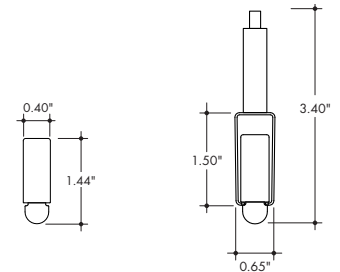

Without Mounting Clip

With Mounting Clip and A/C hardware

Technical Information

RING OUTER DIAMETER* (inch)	Plexineon Static White (30K)	Plexineon Monochrome Colors					
		Red	Blue	Green	Magenta	Teal	Yellow
WAVELENGTH	N/A	622 nm	468 nm	525 nm	567 nm	486 nm	563 nm
EFFICACY	39 lm/W	12.1 lm/W	8.1 lm/W	33.8 lm/W	9.2 lm/W	20.9 lm/W	23.2 lm/W
Ø36 (Ø3ft)	Lumen Output	1159 lm	132 lm	104 lm	471 lm	226 lm	565 lm
	Power Consumption	30.2 W	11.3 W	13.2 W	14.1 W	24.5 W	25.4 W
Ø72 (Ø6ft)	Lumen Output	2318 lm	264 lm	207 lm	942 lm	452 lm	1131 lm
	Power Consumption	60.3 W	22.6 W	26.4 W	28.3 W	49.0 W	50.9 W
Ø144 (Ø12ft)	Lumen Output	4637 lm	528 lm	415 lm	1885 lm	905 lm	2262 lm
	Power Consumption	120.6 W	45.2 W	52.8 W	56.5 W	98.0 W	109.3 W
Ø288 (Ø24)	Lumen Output	9274 lm	1056 lm	829 lm	3770 lm	1810 lm	4524 lm
	Power Consumption	241.3 W	90.5 W	105.6 W	113.1 W	196.0 W	218.7 W

*Rings will be made of equal sections no longer than 96" arc length. Rings exceeding 96W will have allowances for additional power feeds.

CCT	Multiplier (reference - 3000K)	TM-30		
		CRI	R _f	R _g
2700K	0.94	90	88	97
3000k	1.00	90	87	97
3500k	1.02	90	87	97
4000k	1.02	90	84	92

Ordering Code

MODEL	RING DIAMETER ¹	RING TYPE	CCT	OUTPUT	LENS	MOUNTING ²	FINISH	POWERFEED POSITION/TYPE
PX-Plexineon	— Ring Outer diameter in inches, 6"-288" (24ft)	HR-Horizontal Ring	27K-2700K 30K-3000K 35K-3500K 40K-4000K B-Blue G-Green T-Teal Y-Yellow R-Red M-Magenta	SO-Standard	F-Frosted	SP-Suspension Mount, Standard Clips SPD-Suspension Mount, Decorative Clips ³	GG-Gloss Grey BK-Matte Black GY-Matte Grey WH-Matte White	B4-Male Quick Connect One End, Female Quick Connect Other End

1. Rings will be made of equal sections no longer than 96" arc length. Tolerance on size of diameter is +/- 1".
2. 2 mounting clips included for every 12" of diameter, with a minimum of 3 clips.
3. Standard mounting clip come with stainless steel finish. Decorative Clips match the fixture finish.