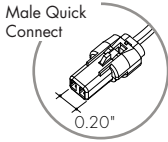

Powerfeed and Connectors

- Connectors are included in the Plexineon runs per CCT option selected. Order extras as desired.

60-SJ-0002-08
Female Quick Connect
with 6" flying leads