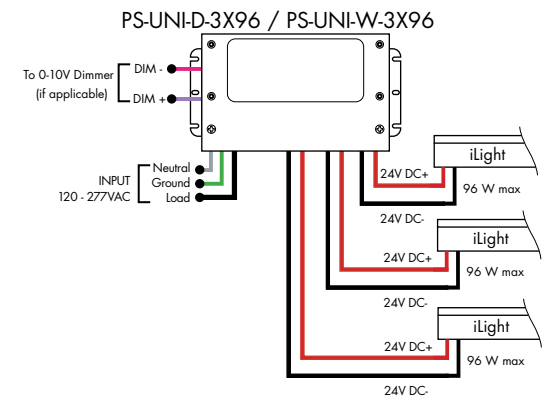

Plexineon Rings Suspended Mount

Static White and Monochrome Colors

Power Supplies

See Power Supply instructions and spec sheet for wiring information. For a complete list of compatible dimmers, see Compatible Dimming Chart on the Resources page.

Ordering Code Universal Dimming Power Supplies 1% 120VAC - 277VAC

MODEL	INPUT CONTROL	ENVIRONMENT	WATTAGE	OUTPUT
PS-Power Supply, 120-277VAC	UNI-0-10V Dimming, Phase Dimming	D-Dry W-Wet	30-30 Watts 60-60 Watts 96-96 Watts 3x96-3x96 Watts	24-24 VDC

Compatibility: View a complete list of compatible dimmers on product page ([Link](#))

0-10V - 1% dimming
MLV/ELV/TRIAC - 1% dimming, consult dimming compatibility chart

MODELS	PS-UNI-W-30W	PS-UNI-W-60W	PS-UNI-W-96W	PS-UNI-W-3X96W
Length	6.50"	7.40"	8.66"	11.85"
Width	3.73"	3.73"	3.73"	4.32"
Depth	1.61"	1.61"	1.61"	1.81"

MODELS	PS-UNI-D-30W	PS-UNI-D-60W	PS-UNI-D-96W	PS-UNI-D-3X96W
Length	8.77"	8.77"	8.11"	9.94"
Width	4.27"	4.27"	5.60"	7.61"
Depth	1.83"	1.83"	1.83"	2.02"

Ordering Code 0-10V Dimming Power Supplies 0.1% 120VAC - 277VAC

MODEL	INPUT CONTROL	ENVIRONMENT	WATTAGE	OUTPUT
PS-Power Supply, 120-277VAC	010VLIN-0-10V Dimming (0.1%), Linear 010VLOG-0-10V Dimming (0.1%), Logarithmic	D-Dry	96-96 Watts 3X96-3x96 Watts	24-24 VDC

MODELS	96W	3X96
Length	14.40"	15.00"
Width	5.20"	6.62"
Depth	2.60"	4.45"