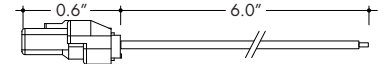

Male Quick Connect with flying leads can be used to make wire jumpers.

Also available with longer Flying Leads
60-SJ-C2-0001-01
Male Quick Connect
with 120" flying leads