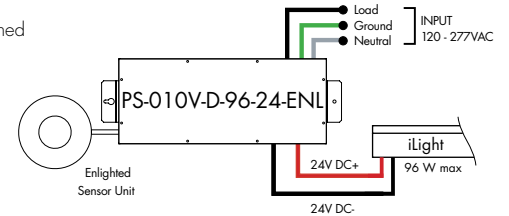

Plexineon Rings Suspended Mount

Static White and Monochrome Colors

Power Supplies

See Power Supply instructions and spec sheet for wiring information. For a complete list of compatible dimmers, see Compatible Dimming Chart on the Resources page.

Ordering Code Enlightened Enabled Dimming Power Supplies 1% 120VAC - 277VAC

MODEL	INPUT CONTROL	ENVIRONMENT	WATTAGE	OUTPUT	FEATURE
PS-Power Supply, 120-277VAC	010V-0-10V Dimming (1%)	D-Dry	96-96 Watts	24-24 VDC	ENL-0-10V Enlightened

Model	96W
Length	14.40"
Width	5.20"
Depth	2.60"

Ordering Code DMX Dimming Power Supplies 0.1% 120VAC - 277VAC Requires Zonal Control

MODEL	INPUT CONTROL	ENVIRONMENT	WATTAGE	OUTPUT
PS-Power Supply, 120-277VAC	DMX-DMX (0.1%)	D-Dry	96-96 Watts 3X96-3X96 Watts	24-24 VDC

MODELS	96W	3X96
Length	14.40"	15.00"
Width	5.20"	6.62"
Depth	2.60"	4.56"