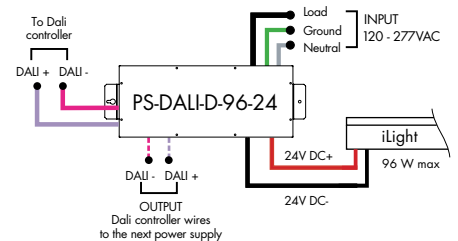

Ordering Code DALI Dimming Power Supplies 0.1% 120VAC - 277VAC

MODEL	INPUT CONTROL	ENVIRONMENT	WATTAGE	OUTPUT
PS-Power Supply, 120-277VAC	DALI-DALI (0.1%)	D-Dry	96-96 Watts 3X96-3X96 Watts	24-24 VDC

Model	96W	3X96
Length	14.40"	15.00"
Width	5.20"	6.62"
Depth	2.60"	4.56"