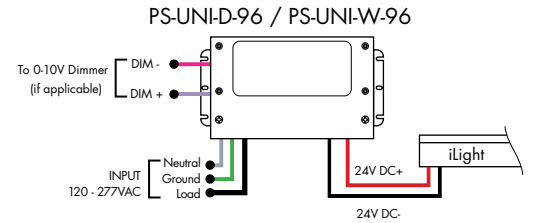

Plexineon Rings Suspended Mount

Static White and Monochrome Colors

Power Supplies

See Power Supply instructions and spec sheet for wiring information. For a complete list of compatible dimmers, see Compatible Dimming Chart on the Resources page.

Ordering Code Universal Dimming Power Supplies 1% 120VAC - 277VAC

MODEL	INPUT CONTROL	ENVIRONMENT	WATTAGE	OUTPUT
PS-Power Supply, 120-277VAC	UNI-0-10V Dimming, Phase Dimming	D-Dry W-Wet	30-30 Watts 60-60 Watts 96-96 Watts 3x96-3x96 Watts	24-24 VDC

Compatibility: View a complete list of compatible dimmers on product page ([Link](#))

0-10V - 1% dimming
MLV/ELV/TRIAC - 1% dimming, consult dimming compatibility chart

MODELS	PS-UNI-W-30W	PS-UNI-W-60W	PS-UNI-W-96W	PS-UNI-W-3X96W
Length	6.50"	7.40"	8.66"	11.85"
Width	3.73"	3.73"	3.73"	4.32"
Depth	1.61"	1.61"	1.61"	1.81"

MODELS	PS-UNI-D-30W	PS-UNI-D-60W	PS-UNI-D-96W	PS-UNI-D-3X96W
Length	8.77"	8.77"	8.11"	9.94"
Width	4.27"	4.27"	5.60"	7.61"
Depth	1.83"	1.83"	1.83"	2.02"

Ordering Code 0-10V Dimming Power Supplies 0.1% 120VAC - 277VAC

MODEL	INPUT CONTROL	ENVIRONMENT	WATTAGE	OUTPUT
PS-Power Supply, 120-277VAC	010VLIN-0-10V Dimming (0.1%), Linear 010VLOG-0-10V Dimming (0.1%), Logarithmic	D-Dry	96-96 Watts 3X96-3x96 Watts	24-24 VDC

MODELS	96W	3X96
Length	14.40"	15.00"
Width	5.20"	6.62"
Depth	2.60"	4.45"