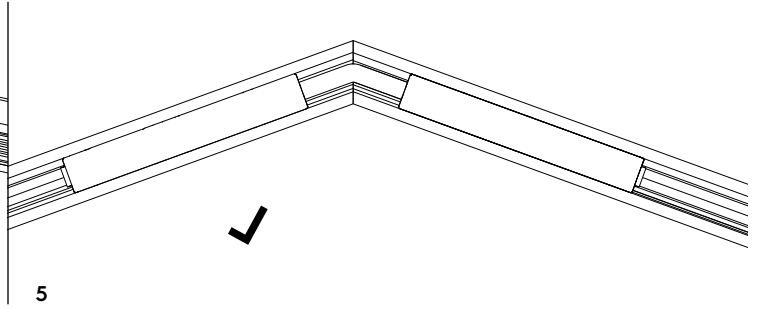

CODE	L mm [ft]	
9500-1/...-STI-E	1000 [3.28']	
9500-2/...-STI-E	2000 [3.28']	
9500-3/...-STI-E	3000 [3.28']	

2 - USE

Ceiling

Wall

Suspended

3 - CEILING FIXING

max 1.4

max ø8

4 - SUSPENDED FIXING

MAX LOAD

5 - 9503...

6 - CUTTING

7 - 9501-S/...-E

8 - 90° ANGLE

9 - ≠ 90° ANGLE

1

2

3

4

5

**10 - WALL CEILING
90° ANGLE**

1

2

3