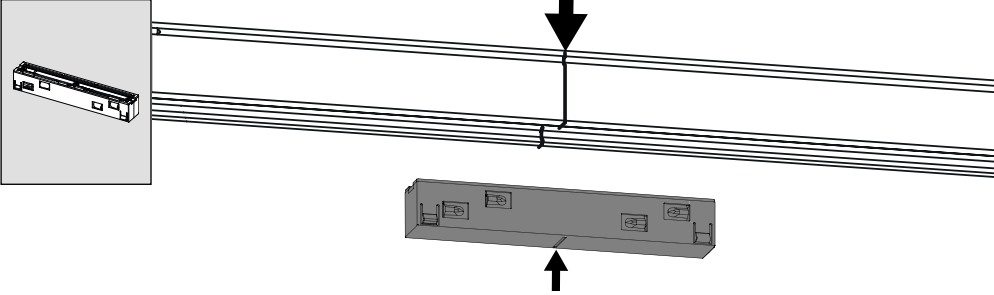

MULTISYSTEM eVO

STI-E

1 - 9500-.../...-STI

Polarity key

60V dc Data BUS

16.5 [0.65"]

26.2 [1.03"]

21 [0.83"]

CODE	L mm [ft]	
9500-1/...-STI-E	1000 [3.28']	
9500-2/...-STI-E	2000 [3.28']	
9500-3/...-STI-E	3000 [3.28']	

2 - USE

Ceiling

Wall

Suspended

3 - CEILING FIXING

max 1.4

max ø8

4 - SUSPENDED FIXING

MAX LOAD

5 - 9503...

6 - CUTTING

7 - 9501-S/...-E

8 - 90° ANGLE

9 - ≠ 90° ANGLE

1