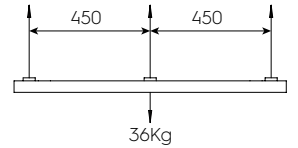

CODE	L mm [ft]	
9500-1/...-STI-E	1000 [3.28']	
9500-2/...-STI-E	2000 [3.28']	
9500-3/...-STI-E	3000 [3.28']	

2 - USE

Ceiling

Wall

Suspended

3 - CEILING FIXING

max 1.4

max ø8

4 - SUSPENDED FIXING

MAX LOAD

5 - 9503...

6 - CUTTING

7 - 9501-S/...-E

8 - 90° ANGLE

9 - ≠ 90° ANGLE

1