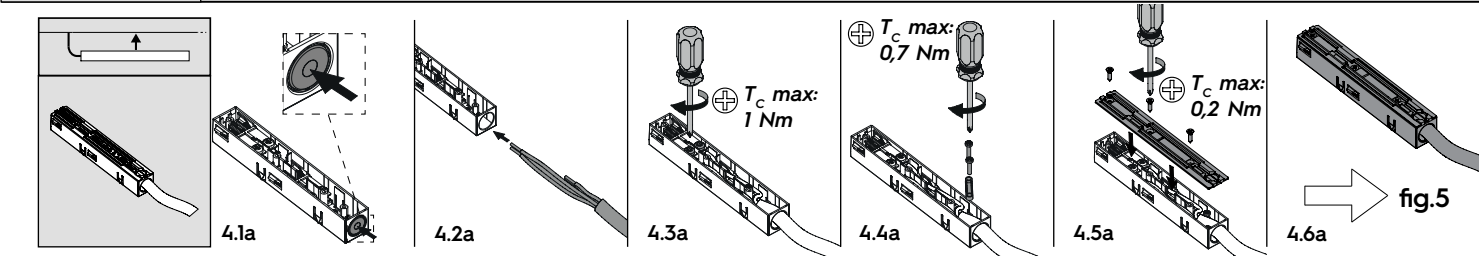

CODE	L mm [ft]	
9500-1/...-STI-E	1000 [3.28']	
9500-2/...-STI-E	2000 [3.28']	
9500-3/...-STI-E	3000 [3.28']	

2 - USE

Ceiling

Wall

Suspended

3 - CEILING FIXING

max 1.4

max ø8

4 - SUSPENDED FIXING

MAX LOAD

5 - 9503...

6 - CUTTING

7 - 9501-S/...-E

8 - 90° ANGLE

9 - ≠ 90° ANGLE

1

2

3

4

5

**10 - WALL CEILING
90° ANGLE**

1

2

3