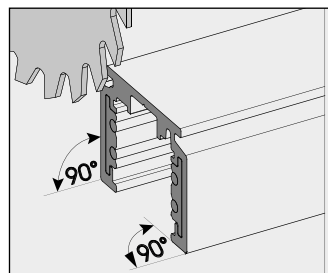

CODE	L mm [ft]	
9500-1/...-STI-E	1000 [3.28']	
9500-2/...-STI-E	2000 [3.28']	
9500-3/...-STI-E	3000 [3.28']	

2 - USE

Ceiling

Wall

Suspended

3 - CEILING FIXING

max 1.4

max ø8

4 - SUSPENDED FIXING

MAX LOAD

5 - 9503...

6 - CUTTING

7 - 9501-S/...-E

8 - 90° ANGLE

9 - ≠ 90° ANGLE

1

2

3

4

5

**10 - WALL CEILING
90° ANGLE**

1

2

3