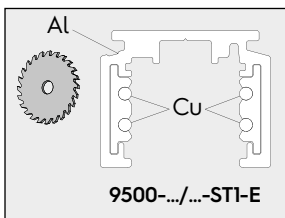

CODE	L mm [ft]	
9500-1/...-STI-E	1000 [3.28']	
9500-2/...-STI-E	2000 [3.28']	
9500-3/...-STI-E	3000 [3.28']	

2 - USE

Ceiling

Wall

Suspended

3 - CEILING FIXING

max 1.4

max ø8

4 - SUSPENDED FIXING

MAX LOAD

5 - 9503...

6 - CUTTING

7 - 9501-S/...-E

8 - 90° ANGLE

9 - ≠ 90° ANGLE

1

2

3

4

5

**10 - WALL CEILING
90° ANGLE**

1

2

3