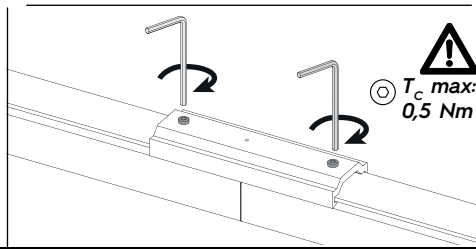

CODE	L mm [ft]	
9500-1/...-STI-E	1000 [3.28']	
9500-2/...-STI-E	2000 [3.28']	
9500-3/...-STI-E	3000 [3.28']	

2 - USE

Ceiling

Wall

Suspended

3 - CEILING FIXING

max 1.4

max ø8

4 - SUSPENDED FIXING

MAX LOAD

5 - 9503...

6 - CUTTING

7 - 9501-S/...-E

8 - 90° ANGLE

9 - ≠ 90° ANGLE

1