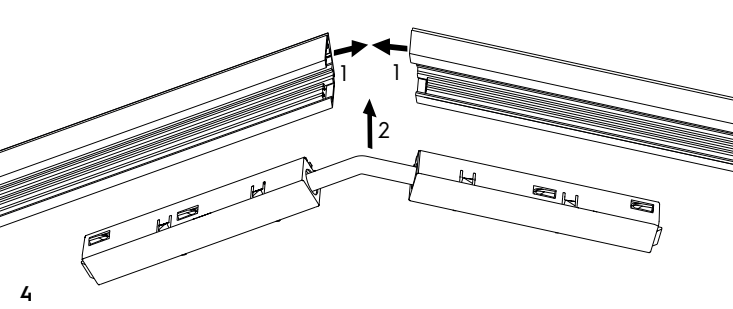

CODE	L mm [ft]	
9500-1/...-STI-E	1000 [3.28']	
9500-2/...-STI-E	2000 [3.28']	
9500-3/...-STI-E	3000 [3.28']	

2 - USE

Ceiling

Wall

Suspended

3 - CEILING FIXING

max 1.4

max ø8

4 - SUSPENDED FIXING

MAX LOAD

5 - 9503...

6 - CUTTING

7 - 9501-S/...-E

8 - 90° ANGLE

9 - ≠ 90° ANGLE

1

2

3

4

5

**10 - WALL CEILING
90° ANGLE**

1

2

3