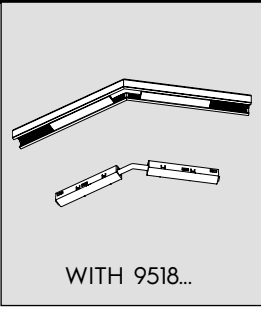

CODE	L mm [ft]	
9500-1/...-STI-E	1000 [3.28']	
9500-2/...-STI-E	2000 [3.28']	
9500-3/...-STI-E	3000 [3.28']	

2 - USE

Ceiling

Wall

Suspended

3 - CEILING FIXING

max 1.4

max ø8

4 - SUSPENDED FIXING

MAX LOAD

5 - 9503...

6 - CUTTING

7 - 9501-S/...-E

8 - 90° ANGLE

9 - ≠ 90° ANGLE

1

2

3

4

5

**10 - WALL CEILING
90° ANGLE**

1

2

3