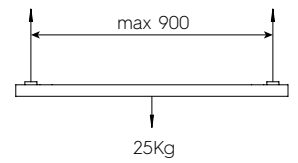

CODE	L mm [ft]	
9500-1/...-STI-E	1000 [3.28']	
9500-2/...-STI-E	2000 [3.28']	
9500-3/...-STI-E	3000 [3.28']	

2 - USE

Ceiling

Wall

Suspended

3 - CEILING FIXING

max 1.4

max ø8

4 - SUSPENDED FIXING

MAX LOAD

5 - 9503...

6 - CUTTING

7 - 9501-S/...-E

8 - 90° ANGLE

9 - ≠ 90° ANGLE

1