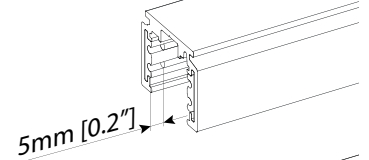

CODE	L mm [ft]	
9500-1/...-STI-E	1000 [3.28']	
9500-2/...-STI-E	2000 [3.28']	
9500-3/...-STI-E	3000 [3.28']	

2 - USE

Ceiling

Wall

Suspended

3 - CEILING FIXING

max 1.4

max ø8

4 - SUSPENDED FIXING

MAX LOAD

5 - 9503...

6 - CUTTING

7 - 9501-S/...-E

8 - 90° ANGLE

9 - ≠ 90° ANGLE

1