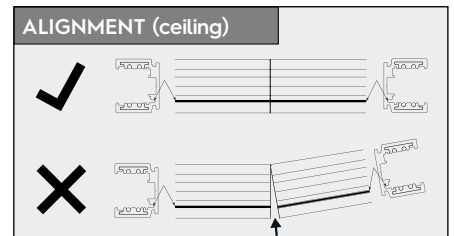

CODE	L mm [ft]	
9500-1/...-STI-E	1000 [3.28']	
9500-2/...-STI-E	2000 [3.28']	
9500-3/...-STI-E	3000 [3.28']	

2 - USE

Ceiling

Wall

Suspended

3 - CEILING FIXING

max 1.4

max ø8

4 - SUSPENDED FIXING

MAX LOAD

5 - 9503...

6 - CUTTING

7 - 9501-S/...-E

8 - 90° ANGLE

9 - ≠ 90° ANGLE

1