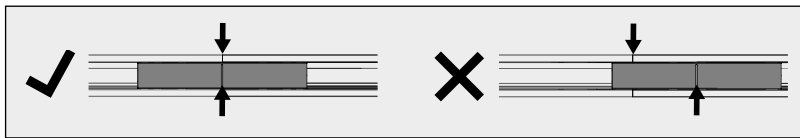

4 - SUSPENDED FIXING

MAX LOAD

5 - 9503...

6 - CUTTING