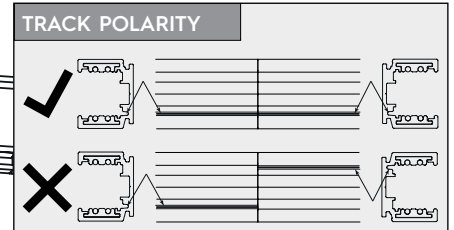

CODE	L mm [ft]	
9500-1/...-STI-E	1000 [3.28']	
9500-2/...-STI-E	2000 [3.28']	
9500-3/...-STI-E	3000 [3.28']	

2 - USE

Ceiling

Wall

Suspended

3 - CEILING FIXING

max 1.4

max ø8

4 - SUSPENDED FIXING

MAX LOAD

5 - 9503...

6 - CUTTING

7 - 9501-S/...-E

8 - 90° ANGLE

9 - ≠ 90° ANGLE

1