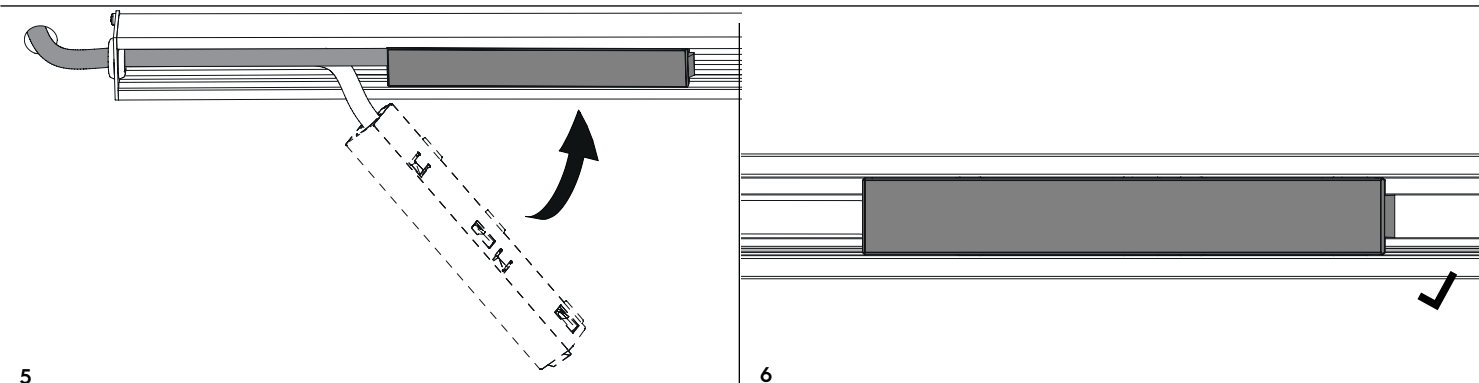

CODE	L mm [ft]	
9500-1/...-STI-E	1000 [3.28']	
9500-2/...-STI-E	2000 [3.28']	
9500-3/...-STI-E	3000 [3.28']	

2 - USE

Ceiling

Wall

Suspended

3 - CEILING FIXING

max 1.4

max ø8

4 - SUSPENDED FIXING

MAX LOAD

5 - 9503...

6 - CUTTING

7 - 9501-S/...-E

8 - 90° ANGLE

9 - ≠ 90° ANGLE

1

2

3

4

5

**10 - WALL CEILING
90° ANGLE**

1

2

3