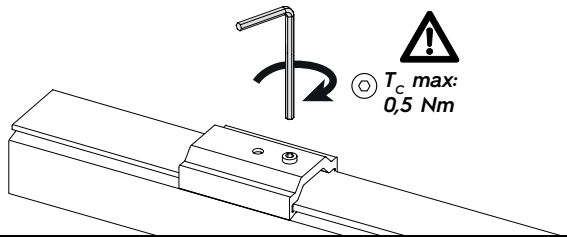

CODE	L mm [ft]	
9500-1/...-STI-E	1000 [3.28']	
9500-2/...-STI-E	2000 [3.28']	
9500-3/...-STI-E	3000 [3.28']	

2 - USE

Ceiling

Wall

Suspended

3 - CEILING FIXING

max 1.4

max ø8

4 - SUSPENDED FIXING

MAX LOAD

5 - 9503...

6 - CUTTING

7 - 9501-S/...-E

8 - 90° ANGLE

9 - ≠ 90° ANGLE

1