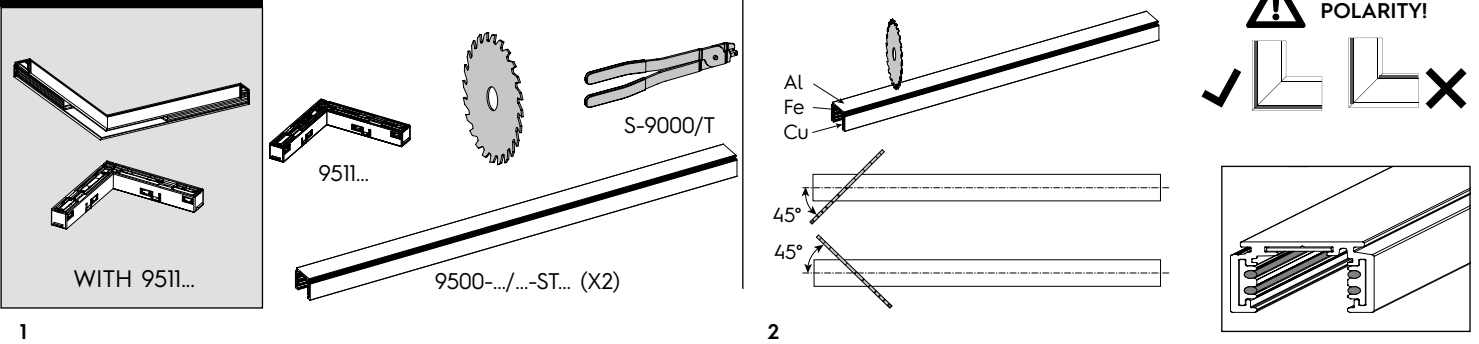

CODE	L mm [ft]	
9500-1/...-STI-E	1000 [3.28']	
9500-2/...-STI-E	2000 [3.28']	
9500-3/...-STI-E	3000 [3.28']	

2 - USE

Ceiling

Wall

Suspended

3 - CEILING FIXING

max 1.4

max ø8

4 - SUSPENDED FIXING

MAX LOAD

5 - 9503...

6 - CUTTING

7 - 9501-S/...-E

8 - 90° ANGLE

9 - ≠ 90° ANGLE

1

2

3

4

5

**10 - WALL CEILING
90° ANGLE**

1

2

3