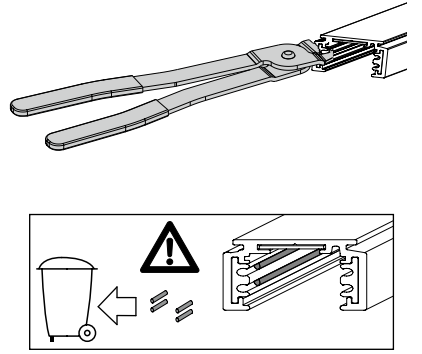

CODE	L mm [ft]	
9500-1/...-STI-E	1000 [3.28']	
9500-2/...-STI-E	2000 [3.28']	
9500-3/...-STI-E	3000 [3.28']	

2 - USE

Ceiling

Wall

Suspended

3 - CEILING FIXING

max 1.4

max ø8

4 - SUSPENDED FIXING

MAX LOAD

5 - 9503...

6 - CUTTING

7 - 9501-S/...-E

8 - 90° ANGLE

9 - ≠ 90° ANGLE

1

2

3

4

5

**10 - WALL CEILING
90° ANGLE**

1

2

3