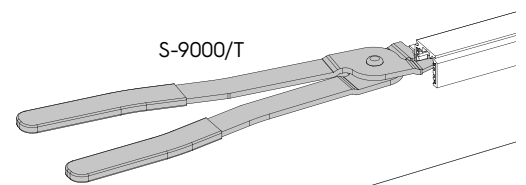

CODE	L mm [ft]	
9500-1/...-STI-E	1000 [3.28']	
9500-2/...-STI-E	2000 [3.28']	
9500-3/...-STI-E	3000 [3.28']	

2 - USE

Ceiling

Wall

Suspended

3 - CEILING FIXING

max 1.4

max ø8

4 - SUSPENDED FIXING

MAX LOAD

5 - 9503...

6 - CUTTING

7 - 9501-S/...-E

8 - 90° ANGLE

9 - ≠ 90° ANGLE

1

2

3

4

5

**10 - WALL CEILING
90° ANGLE**

1

2

3