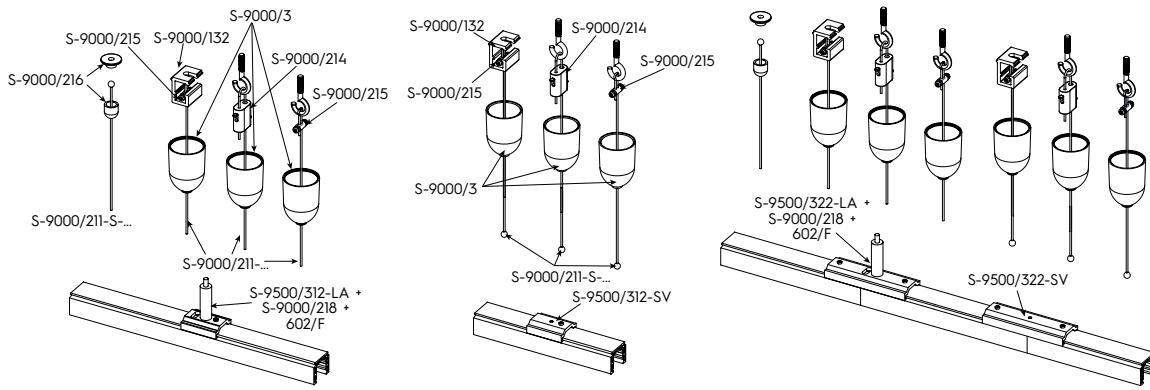

CODE	L mm [ft]	
9500-1/...-STI-E	1000 [3.28']	
9500-2/...-STI-E	2000 [3.28']	
9500-3/...-STI-E	3000 [3.28']	

2 - USE

Ceiling

Wall

Suspended

3 - CEILING FIXING

max 1.4

max ø8

4 - SUSPENDED FIXING

MAX LOAD

5 - 9503...

6 - CUTTING

7 - 9501-S/...-E

8 - 90° ANGLE

9 - ≠ 90° ANGLE

1