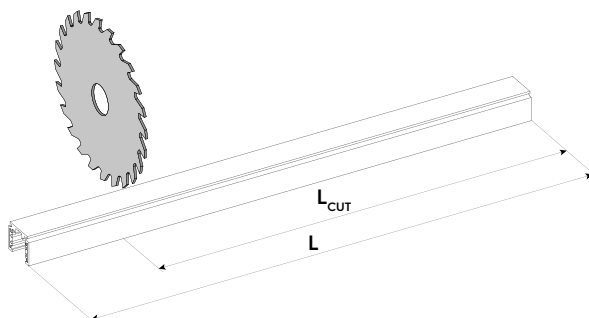

CODE	L mm [ft]	
9500-1/...-STI-E	1000 [3.28']	
9500-2/...-STI-E	2000 [3.28']	
9500-3/...-STI-E	3000 [3.28']	

2 - USE

Ceiling

Wall

Suspended

3 - CEILING FIXING

max 1.4

max ø8

4 - SUSPENDED FIXING

MAX LOAD

5 - 9503...

6 - CUTTING

7 - 9501-S/...-E

8 - 90° ANGLE

9 - ≠ 90° ANGLE

1

2

3

4

5

**10 - WALL CEILING
90° ANGLE**

1

2

3