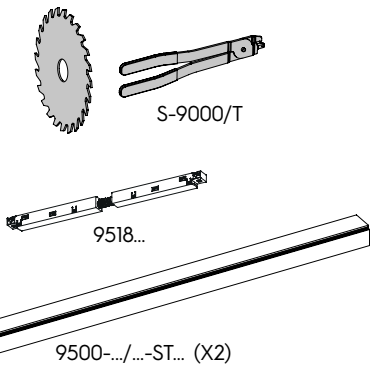

CODE	L mm [ft]	
9500-1/...-STI-E	1000 [3.28']	
9500-2/...-STI-E	2000 [3.28']	
9500-3/...-STI-E	3000 [3.28']	

2 - USE

Ceiling

Wall

Suspended

3 - CEILING FIXING

max 1.4

max ø8

4 - SUSPENDED FIXING

MAX LOAD

5 - 9503...

6 - CUTTING

7 - 9501-S/...-E

8 - 90° ANGLE

9 - ≠ 90° ANGLE

1

2

3

4

5

**10 - WALL CEILING
90° ANGLE**

1

2

3