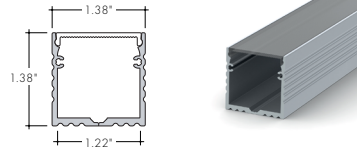

**KILO GRAZE-WASH**

**PLA**

Compatible LED Strips:

LED Strips in • offer no dotting with Frosted Lens Options

- LL72SO (2.8W/ft)
- LL72HO (4.8W/ft)
- LL72VHO (6W/ft)
- LHE48LO (1.9W/ft)
- LHE48SO (2.8W/ft)
- LHE48MO (3.5W/ft)
- LHE48HO (6.5W/ft)
- LHE64VHO (7.5W/ft)
- LLVD68SO (5.4W/ft)
- LLTW68SO (4.6W/ft)
- LLTW68HO (5.6W/ft)
- RGBW36SO (4W/ft)
- RGB42SO (4.5W/ft)
- RGBWX18SO (5.7W/ft)
- RGBX18SO (4.5W/ft)