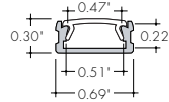

- LL72SO (2.8W/ft)
- LL72HO (4.8W/ft)
- LL72VHO (6W/ft)
- LHE48LO (1.9W/ft)
- LHE48SO (2.8W/ft)
- LHE48MO (3.5W/ft)
- LHE48HO (6.5W/ft)
- LHE64VHO (7.5W/ft)
- LLVD68SO (5.4W/ft)
- LLTW68SO (4.6W/ft)
- LLTW68HO (5.6W/ft)
- RGBW36SO (4W/ft)
- RGB42SO (4.5W/ft)
- RGBWX18SO (5.7W/ft)
- RGBX18SO (4.5W/ft)