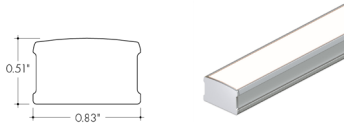

KENDO XL

KXL CHANNEL

Compatible LED Strips:

LED Strips in • offer no dotting with Frosted Lens Options

- LL60X2HO (7.3W/ft)
- LL60X2VHO (9.4W/ft)
- LHE48LO (1.9W/ft)
- LHE48SO (2.8W/ft)
- LHE48MO (3.5W/ft)
- LHE48HO (6.5W/ft)
- LHE44VHO (7.5W/ft)
- LHE44XHO (9.6W/ft)
- LLVD68SO (5.4W/ft)
- LLTW60X2HO (7.3W/ft)
- LLTW60X2VHO (9.4W/ft)
- RGBW36SO (4W/ft)
- RGBW36HO (7.6W/ft)
- RGB42SO (4.5W/ft)
- RGB42HO (8.3W/ft)
- RGBWX18SO (5.7W/ft)
- RGBX18SO (4.5W/ft)