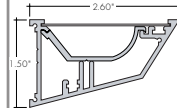

Compatible LED Strips:

LED Strips in • offer no dotting with Frosted Lens Options

- LL42SO (1.4W/ft)
- LL42HO (2.4W/ft)
- LL42VHO (3.6W/ft)
- LL72SO (2.8W/ft)
- LL72HO (4.8W/ft)
- LL72VHO (6W/ft)
- LH48LO (1.9W/ft)
- LH48SO (2.8W/ft)
- LH48MO (3.5W/ft)
- LH48HO (6.5W/ft)
- LH48VHO (7.5W/ft)
- LH48XHO (9.6W/ft)
- LLWD68SO (5.4W/ft)
- LLTW68SO (4.6W/ft)
- LLTW68HO (5.6W/ft)
- RGBW36SO (4W/ft)
- RGBW36HO (7.6W/ft)
- RGB42SO (4.5W/ft)
- RGB42HO (8.3W/ft)
- RGBWX18SO (5.7W/ft)
- RGBX18SO (4.5W/ft)