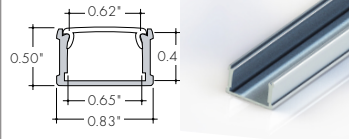

Compatible LED Strips:

LED Strips in • offer no dotting with Frosted Lens Options

- LL42SO (1.4W/ft)
- LL42HO (2.4W/ft)
- LL42VHO (3.6W/ft)
- LL72SO (2.8W/ft)
- LL72HO (4.8W/ft)
- LL72VHO (6W/ft)
- LL60X2HO (7.3W/ft)
- LL60X2VHO (9.4W/ft)
- LHE48LO (1.9W/ft)
- LHE48SO (2.8W/ft)
- LHE48MO (3.5W/ft)
- LHE48HO (6.5W/ft)
- LHE44VHO (7.5W/ft)
- LHE44XHO (9.6W/ft)
- LLTW68SO (4.6W/ft)
- LLTW68HO (5.6W/ft)
- RGBW36SO (4W/ft)
- RGBW36HO (7.6W/ft)
- RGB42SO (4.5W/ft)
- RGB42HO (8.3W/ft)
- RGBWX18SO (5.7W/ft)
- RGBX18SO (4.5W/ft)