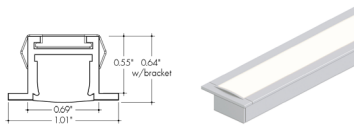

KENDO XL RECESSED

KRXL CHANNEL

Compatible LED Strips:

LED Strips in • offer no dotting with Frosted Lens Options

- LL60X2HO (7.3W/ft)
- LL60X2VHO (9.4W/ft)
- LHE48LO (1.9W/ft)
- LHE48SO (2.8W/ft)
- LHE48MO (3.5W/ft)
- LHE48HO (6.5W/ft)
- LHE44VHO (7.5W/ft)
- LHE44XHO (9.6W/ft)
- LLVD68SO (5.4W/ft)
- LLTW60X2HO (7.3W/ft)
- LLTW60X2VHO (9.4W/ft)
- RGBW36SO (4W/ft)
- RGBW36HO (7.6W/ft)
- RGB42SO (4.5W/ft)
- RGB42HO (8.3W/ft)
- RGBWX18SO (5.7W/ft)
- RGBX18SO (4.5W/ft)