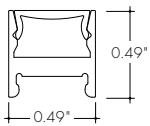

MYKA

MK CHANNEL

Compatible LED Strips:

LED Strips in • offer no dotting with Frosted Lens Options

- LL72SO (2.8W/ft)
- LL72HO (4.8W/ft)
- LL72VHO (6W/ft)
- LH48LO (1.9W/ft)
- LH48SO (2.8W/ft)
- LH48MO (3.5W/ft)
- LH48HO (6.5W/ft)