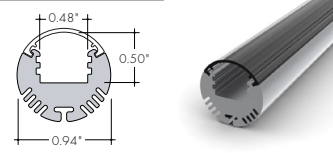

**KENDO CLOSET ROD**

**RO CHANNEL**

Compatible LED Strips:

LED Strips in • offer no dotting with Frosted Lens Options

- LL72SO (2.8W/ft)
- LL72HO (4.8W/ft)
- LHE48LO (1.9W/ft)
- LHE48SO (2.8W/ft)
- LHE48MO (3.5W/ft)
- LLVD68SO (5.4W/ft)
- LLTW68SO (4.6W/ft)
- LLTW68HO (5.6W/ft)
- RGBW36SO (4W/ft)
- RGB42SO (4.5W/ft)
- RGBWX18SO (5.7W/ft)
- RGBX18SO (4.5W/ft)