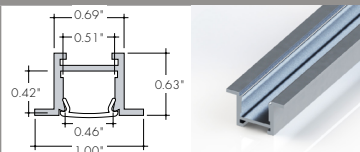

KENDO M RECESSED

KRM CHANNEL

Compatible LED Strips:

LED Strips in • offer no dotting with Frosted Lens Options

- LL72SO (2.8W/ft)
- LL72HO (4.8W/ft)
- LL72VHO (6W/ft)
- LHE48LO (1.9W/ft)
- LHE48SO (2.8W/ft)
- LHE48MO (3.5W/ft)
- LHE48HO (6.5W/ft)
- LHE64VHO (7.5W/ft)
- LLVD68SO (5.4W/ft)
- LITW68SO (4.6W/ft)
- LITW68HO (5.6W/ft)
- RGBW36SO (4W/ft)
- RGBW36HO (7.6W/ft)
- RGB42SO (4.5W/ft)
- RGB42HO (8.3W/ft)
- RGBWX18SO (5.7W/ft)
- RGBX18SO (4.5W/ft)

Compatible LED Strips:

LED Strips in • offer no dotting with Frosted Lens Options

- LL42SO (1.4W/ft)
- LL42HO (2.4W/ft)
- LL42VHO (3.6W/ft)
- LL72SO (2.8W/ft)
- LL72HO (4.8W/ft)
- LL72VHO (6W/ft)
- LHE48LO-1W (1W/ft)
- LHE48LO (1.9W/ft)
- LHE48SO (2.8W/ft)
- LHE48MO (3.5W/ft)
- LHE48HO (6.5W/ft)
- LHE64VHO (7.5W/ft)
- LHE64XHO (9.6W/ft)
- LLWD68SO (5.4W/ft)
- LITW68SO (4.6W/ft)
- LITW68HO (5.6W/ft)
- RGBW36SO (4W/ft)
- RGBW36HO (7.6W/ft)
- RGB42SO (4.5W/ft)
- RGB42HO (8.3W/ft)
- RGBWX18SO (5.7W/ft)
- RGBX18SO (4.5W/ft)