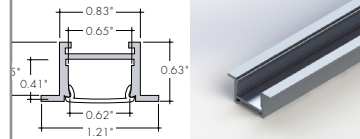

**KENDO XL RECESSED**

**KRXL CHANNEL**

**Compatible LED Strips:**

LED Strips in • offer no dotting with Frosted Lens Options

- LL60X2HO (7.3W/ft)
- LL60X2VHO (9.4W/ft)
- LHE48LO (1.9W/ft)
- LHE48SO (2.8W/ft)
- LHE48MO (3.5W/ft)
- LHE48HO (6.5W/ft)
- LHE44VHO (7.5W/ft)
- LHE44XHO (9.6W/ft)
- LLVD68SO (5.4W/ft)
- LLTW60X2HO (7.3W/ft)
- LLTW60X2VHO (9.4W/ft)
- RGBW36SO (4W/ft)
- RGBW36HO (7.6W/ft)
- RGB42SO (4.5W/ft)
- RGB42HO (8.3W/ft)
- RGBWX18SO (5.7W/ft)
- RGBX18SO (4.5W/ft)