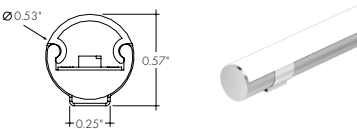

MYKA ROUND

MKRO

Compatible LED Strips:

LED Strips in • offer no dotting with Frosted Lens Options

- LL72SO (2.8W/ft)
- LL72HO (4.8W/ft)
- LL72VHO (6W/ft)
- LLHE48LO (1.9W/ft)
- LLHE48SO (2.8W/ft)
- LLHE48MO (3.5W/ft)
- LLHE48HO (6.5W/ft)

Compatible LED Strips:

LED Strips in • offer no dotting with Frosted Lens Options

- LL42SO (1.4W/ft)
- LL42HO (2.4W/ft)
- LL42VHO (3.6W/ft)
- LL72SO (2.8W/ft)
- LL72HO (4.8W/ft)
- LL72VHO (6W/ft)
- LLHE48LO-1W (1W/ft)
- LLHE48LO (1.9W/ft)
- LLHE48SO (2.8W/ft)
- LLHE48MO (3.5W/ft)
- LLHE48HO (6.5W/ft)