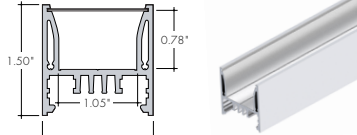

**KILO**

**KILO CHANNEL**

Compatible LED Strips:

LED Strips in • offer no dotting with Frosted Lens Options

- LL72SO (2.8W/ft)
- LL72HO (4.8W/ft)
- LL72VHO (6W/ft)
- LHE48LO (1.9W/ft)
- LHE48SO (2.8W/ft)
- LHE48MO (3.5W/ft)
- LHE48HO (6.5W/ft)
- LHE64VHO (7.5W/ft)
- LLVD68SO (5.4W/ft)
- LLTW68SO (4.6W/ft)
- LLTW68HO (5.6W/ft)
- RGBW36SO (4W/ft)
- RGBW36HO (7.6W/ft)
- RGB42SO (4.5W/ft)
- RGB42HO (8.3W/ft)
- RGBWX18SO (5.7W/ft)
- RGBX18SO (4.5W/ft)