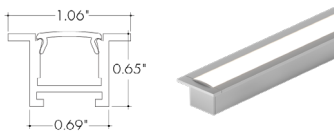

KENDO M RECESSED

KRM CHANNEL

Compatible LED Strips:

LED Strips in • offer no dotting with Frosted Lens Options

- LL72SO (2.8W/ft)
- LL72HO (4.8W/ft)
- LL72VHO (6W/ft)
- LHE48LO (1.9W/ft)
- LHE48SO (2.8W/ft)
- LHE48MO (3.5W/ft)
- LHE48HO (6.5W/ft)
- LHE64VHO (7.5W/ft)
- LLVD68SO (5.4W/ft)
- LITW68SO (4.6W/ft)
- LITW68HO (5.6W/ft)
- RGBW36SO (4W/ft)
- RGBW36HO (7.6W/ft)
- RGB42SO (4.5W/ft)
- RGB42HO (8.3W/ft)
- RGBWX18SO (5.7W/ft)
- RGBX18SO (4.5W/ft)

Compatible LED Strips:

LED Strips in • offer no dotting with Frosted Lens Options

- LL42SO (1.4W/ft)
- LL42HO (2.4W/ft)
- LL42VHO (3.6W/ft)
- LL72SO (2.8W/ft)
- LL72HO (4.8W/ft)
- LL72VHO (6W/ft)
- LHE48LO-1W (1W/ft)
- LHE48LO (1.9W/ft)
- LHE48SO (2.8W/ft)
- LHE48MO (3.5W/ft)
- LHE48HO (6.5W/ft)
- LHE64VHO (7.5W/ft)
- LHE64XHO (9.6W/ft)
- LLWD68SO (5.4W/ft)
- LITW68SO (4.6W/ft)
- LITW68HO (5.6W/ft)
- RGBW36SO (4W/ft)
- RGBW36HO (7.6W/ft)
- RGB42SO (4.5W/ft)
- RGB42HO (8.3W/ft)
- RGBWX18SO (5.7W/ft)
- RGBX18SO (4.5W/ft)