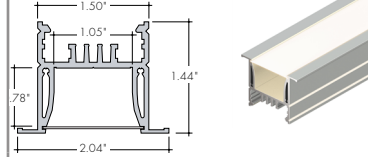

Premium Fabricated Fixture with Full Range of Optics/Accessories

Premium Aluminum Channel with Optics/Accessories

KILO RECESSED

KILOR CHANNEL

Compatible LED Strips:

LED Strips in • offer no dotting with Frosted Lens Options

- LL72SO (2.8W/ft)
- LL72HO (4.8W/ft)
- LL72VHO (6W/ft)
- LHE48LO (1.9W/ft)
- LHE48SO (2.8W/ft)
- LHE48MO (3.5W/ft)
- LHE48HO (6.5W/ft)
- LHE64VHO (7.5W/ft)
- LLVD68SO (5.4W/ft)
- LITW68SO (4.6W/ft)
- LITW68HO (5.6W/ft)
- RGBW36SO (4W/ft)
- RGBW36HO (7.6W/ft)
- RGB42SO (4.5W/ft)
- RGB42HO (8.3W/ft)
- RGBWX18SO (5.7W/ft)
- RGBX18SO (4.5W/ft)

Compatible LED Strips:

LED Strips in • offer no dotting with Frosted Lens Options

- LL42SO (1.4W/ft)
- LL42HO (2.4W/ft)
- LL42VHO (3.6W/ft)
- LL72SO (2.8W/ft)
- LL72HO (4.8W/ft)
- LL72VHO (6W/ft)
- LL60X2HO (7.3W/ft)
- LL60X2VHO (9.4W/ft)
- LHE48LO-1W (1W/ft)
- LHE48LO (1.9W/ft)
- LHE48SO (2.8W/ft)
- LHE48MO (3.5W/ft)
- LHE48HO (6.5W/ft)
- LHE64VHO (7.5W/ft)
- LHE64XHO (9.6W/ft)
- LLWD68SO (5.4W/ft)
- LITW68SO (4.6W/ft)
- LITW68HO (5.6W/ft)
- RGBW36SO (4W/ft)
- RGBW36HO (7.6W/ft)
- RGB42SO (4.5W/ft)
- RGB42HO (8.3W/ft)
- RGBWX18SO (5.7W/ft)
- RGBX18SO (4.5W/ft)