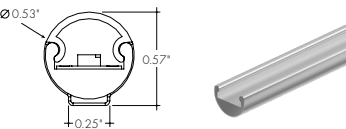

MYKA ROUND

MKRO

Compatible LED Strips:

LED Strips in • offer no dotting with Frosted Lens Options

- LL72SO (2.8W/ft)
- LL72HO (4.8W/ft)
- LL72VHO (6W/ft)
- LLHE48LO (1.9W/ft)
- LLHE48SO (2.8W/ft)
- LLHE48MO (3.5W/ft)
- LLHE48HO (6.5W/ft)

Compatible LED Strips:

LED Strips in • offer no dotting with Frosted Lens Options

- LL42SO (1.4W/ft)
- LL42HO (2.4W/ft)
- LL42VHO (3.6W/ft)
- LL72SO (2.8W/ft)
- LL72HO (4.8W/ft)
- LL72VHO (6W/ft)
- LLHE48LO-1W (1W/ft)
- LLHE48LO (1.9W/ft)
- LLHE48SO (2.8W/ft)
- LLHE48MO (3.5W/ft)
- LLHE48HO (6.5W/ft)