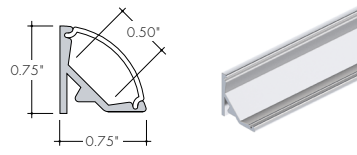

Compatible LED Strips:

LED Strips in • offer no dotting with Frosted Lens Options

- LL42SO (1.4W/ft)
- LL42HO (2.4W/ft)
- LL42VHO (3.6W/ft)
- LL72SO (2.8W/ft)
- LL72HO (4.8W/ft)
- LL72VHO (6W/ft)
- LHE48LO-1W (1W/ft)
- LHE48LO (1.9W/ft)
- LHE48SO (2.8W/ft)
- LHE48MO (3.5W/ft)
- LHE48HO (6.5W/ft)
- LHE48VHO (7.5W/ft)
- LHE64XHO (9.6W/ft)
- LLVD68SO (5.4W/ft)
- LLTW68SO (4.6W/ft)
- LLTW68HO (5.6W/ft)
- RGBW36SO (4W/ft)
- RGBW36HO (7.6W/ft)
- RGB42SO (4.5W/ft)
- RGB42HO (8.3W/ft)
- RGBWX18SO (5.7W/ft)
- RGBX18SO (4.5W/ft)