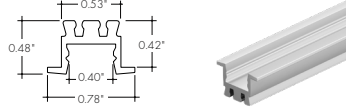

MYKA RECESSED TRIMMED

MKR

Compatible LED Strips:

LED Strips in • offer no dotting with Frosted Lens Options

- LL72SO (2.8W/ft)
- LL72HO (4.8W/ft)
- LL72VHO (6W/ft)
- LLHE48LO (1.9W/ft)
- LLHE48SO (2.8W/ft)
- LLHE48MO (3.5W/ft)
- LLHE48HO (6.5W/ft)

Compatible LED Strips:

LED Strips in • offer no dotting with Frosted Lens Options

- LL42SO (1.4W/ft)
- LL42HO (2.4W/ft)
- LL42VHO (3.6W/ft)
- LL72SO (2.8W/ft)
- LL72HO (4.8W/ft)
- LL72VHO (6W/ft)
- LLHE48LO-1W (1W/ft)
- LLHE48LO (1.9W/ft)
- LLHE48SO (2.8W/ft)
- LLHE48MO (3.5W/ft)
- LLHE48HO (6.5W/ft)