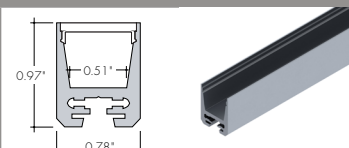

**No Optic Arts Offering**

**KURAT**

**ALS20 CHANNEL**

**Compatible LED Strips:**

LED Strips in • offer no dotting with Frosted Lens Options

- LL72SO (2.8W/ft)
- LL72HO (4.8W/ft)
- LL72VHO (6W/ft)
- LHE48LO (1.9W/ft)
- LHE48SO (2.8W/ft)
- LHE48MO (3.5W/ft)
- LHE48HO (6.5W/ft)
- LHE44VHO (7.5W/ft)
- LLVD68SO (5.4W/ft)
- LLTW68SO (4.6W/ft)
- LLTW68HO (5.6W/ft)
- RGBW36SO (4W/ft)
- RGBW36HO (7.6W/ft)
- RGB42SO (4.5W/ft)
- RGB42HO (8.3W/ft)
- RGBWX18SO (5.7W/ft)
- RGBX18SO (4.5W/ft)