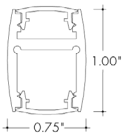

Premium Fabricated Fixture with Full Range of Optics/Accessories

Premium Aluminum Channel with Optics/Accessories

LUCEO

Compatible LED Strips:

LED Strips in • offer no dotting with Frosted Lens Options

- LL72SO (2.8W/ft)
- LL72HO (4.8W/ft)
- LL72VHO (6W/ft)
- LHE48LO (1.9W/ft)
- LHE48SO (2.8W/ft)
- LHE48MO (3.5W/ft)
- LHE48HO (6.5W/ft)
- LHE64VHO (7.5W/ft)
- LLVD68SO (5.4W/ft)

No Optic Arts Offering