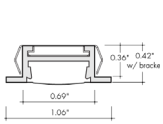

KENDO S RECESSED

KRS CHANNEL

Compatible LED Strips:

LED Strips in • offer no dotting with Frosted Lens Options

- LL72SO (2.8W/ft)
- LL72HO (4.8W/ft)
- LL72VHO (6W/ft)
- LHE48LO (1.9W/ft)
- LHE48SO (2.8W/ft)
- LHE48MO (3.5W/ft)
- LHE48HO (6.5W/ft)
- LHE64VHO (7.5W/ft)
- LLVD68SO (5.4W/ft)
- LLTW68SO (4.6W/ft)
- LLTW68HO (5.6W/ft)
- RGBW36SO (4W/ft)
- RGB42SO (4.5W/ft)
- RGBWX18SO (5.7W/ft)
- RGBX18SO (4.5W/ft)