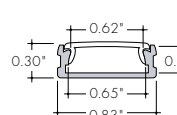

**KENDO L**

**KL CHANNEL**

**Compatible LED Strips:**

LED Strips in • offer no dotting with Frosted Lens Options

- LL60X2HO (7.3W/ft)
- LL60X2VHO (9.4W/ft)
- LHE48LO (1.9W/ft)
- LHE48SO (2.8W/ft)
- LHE48MO (3.5W/ft)
- LHE48HO (6.5W/ft)
- LHE64VHO (7.5W/ft)
- LLVD68SO (5.4W/ft)
- LLTW60X2HO (7.3W/ft)
- LLTW60X2VHO (9.4W/ft)
- RGBW36SO (4W/ft)
- RGBW36HO (7.6W/ft)
- RGB42SO (4.5W/ft)
- RGB42HO (8.3W/ft)
- RGBWX18SO (5.7W/ft)
- RGBX18SO (4.5W/ft)