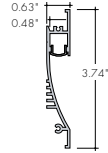

Compatible LED Strips:

LED Strips in • offer no dotting with Frosted Lens Options

- LL42SO (1.4W/ft)
- LL42HO (2.4W/ft)
- LL42VHO (3.6W/ft)
- LL72SO (2.8W/ft)
- LL72HO (4.8W/ft)
- LL72VHO (6W/ft)
- LLHE48LO (1.9W/ft)
- LLHE48SO (2.8W/ft)
- LLHE48MO (3.5W/ft)
- LLHE48HO (6.5W/ft)
- LLHE4VHO (7.5W/ft)
- LLHE64XHO (9.6W/ft)
- RGBW36SO (4W/ft)
- RGBW36HO (7.6W/ft)
- RGB42SO (4.5W/ft)
- RGB42HO (8.3W/ft)
- RGBWX18SO (5.7W/ft)
- RGBX18SO (4.5W/ft)