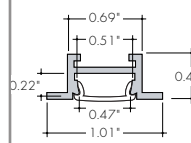

**KENDO S RECESSED**

**KRS CHANNEL**

**Compatible LED Strips:**

LED Strips in • offer no dotting with Frosted Lens Options

- LL72SO (2.8W/ft)
- LL72HO (4.8W/ft)
- LL72VHO (6W/ft)
- LHE48LO (1.9W/ft)
- LHE48SO (2.8W/ft)
- LHE48MO (3.5W/ft)
- LHE48HO (6.5W/ft)
- LHE64VHO (7.5W/ft)
- LLVD68SO (5.4W/ft)
- LLTW68SO (4.6W/ft)
- LLTW68HO (5.6W/ft)
- RGBW36SO (4W/ft)
- RGB42SO (4.5W/ft)
- RGBWX18SO (5.7W/ft)
- RGBX18SO (4.5W/ft)