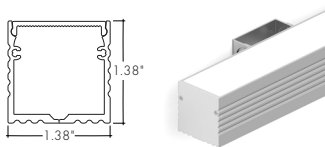

KILO GRAZE-WASH

PLA

Compatible LED Strips:

LED Strips in • offer no dotting with Frosted Lens Options

- LL72SO (2.8W/ft)
- LL72HO (4.8W/ft)
- LL72VHO (6W/ft)
- LHE48LO (1.9W/ft)
- LHE48SO (2.8W/ft)
- LHE48MO (3.5W/ft)
- LHE48HO (6.5W/ft)
- LHE64VHO (7.5W/ft)
- LLVD68SO (5.4W/ft)
- LLTW68SO (4.6W/ft)
- LLTW68HO (5.6W/ft)
- RGBW36SO (4W/ft)
- RGB42SO (4.5W/ft)
- RGBWX18SO (5.7W/ft)
- RGBX18SO (4.5W/ft)