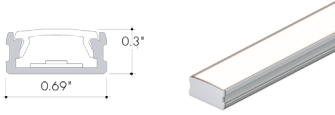

KENDO S

KS CHANNEL

Compatible LED Strips:

LED Strips in • offer no dotting with Frosted Lens Options

- LL72SO (2.8W/ft)
- LL72HO (4.8W/ft)
- LL72VHO (6W/ft)
- LHE48LO (1.9W/ft)
- LHE48SO (2.8W/ft)
- LHE48MO (3.5W/ft)
- LHE48HO (6.5W/ft)
- LHE64VHO (7.5W/ft)
- LLVD68SO (5.4W/ft)
- LLTW68SO (4.6W/ft)
- LLTW68HO (5.6W/ft)
- RGBW36SO (4W/ft)
- RGB42SO (4.5W/ft)
- RGBWX18SO (5.7W/ft)
- RGBX18SO (4.5W/ft)