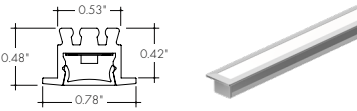

MYKA RECESSED TRIMMED

MKR

Compatible LED Strips:

LED Strips in • offer no dotting with Frosted Lens Options

- LL72SO (2.8W/ft)
- LL72HO (4.8W/ft)
- LL72VHO (6W/ft)
- LLHE48LO (1.9W/ft)
- LLHE48SO (2.8W/ft)
- LLHE48MO (3.5W/ft)
- LLHE48HO (6.5W/ft)

Compatible LED Strips:

LED Strips in • offer no dotting with Frosted Lens Options

- LL42SO (1.4W/ft)
- LL42HO (2.4W/ft)
- LL42VHO (3.6W/ft)
- LL72SO (2.8W/ft)
- LL72HO (4.8W/ft)
- LL72VHO (6W/ft)
- LLHE48LO-1W (1W/ft)
- LLHE48LO (1.9W/ft)
- LLHE48SO (2.8W/ft)
- LLHE48MO (3.5W/ft)
- LLHE48HO (6.5W/ft)