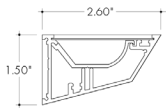

**No Optic Arts Offering**

Premium Fabricated Fixture with Full Range of Optics/Accessories

Premium Aluminum Channel with Optics/Accessories

**MCOVE**

**MCAL CHANNEL**

**Compatible LED Strips:**

LED Strips in • offer no dotting with Frosted Lens Options