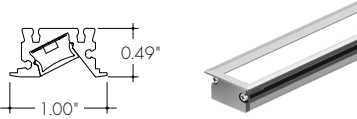

MYKA RECESSED ASSYMETRIC

MKRA

Compatible LED Strips:

LED Strips in • offer no dotting with Frosted Lens Options

- LL72SO (2.8W/ft)
- LL72HO (4.8W/ft)
- LL72VHO (6W/ft)
- LLHE48LO (1.9W/ft)
- LLHE48SO (2.8W/ft)
- LLHE48MO (3.5W/ft)
- LLHE48HO (6.5W/ft)

Compatible LED Strips:

LED Strips in • offer no dotting with Frosted Lens Options

- LL42SO (1.4W/ft)
- LL42HO (2.4W/ft)
- LL42VHO (3.6W/ft)
- LL72SO (2.8W/ft)
- LL72HO (4.8W/ft)
- LL72VHO (6W/ft)
- LLHE48LO-1W (1W/ft)
- LLHE48LO (1.9W/ft)
- LLHE48SO (2.8W/ft)
- LLHE48MO (3.5W/ft)
- LLHE48HO (6.5W/ft)