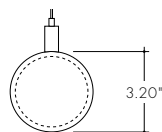

SCOUT

Compatible LED Strips:

LED Strips in • offer no dotting with Frosted Lens Options

- LL72SO (2.8W/ft)
- LHE48LO (1.9W/ft)
- LHE48SO (2.8W/ft)
- LHE48MO (3.5W/ft)
- LLVD68SO (5.4W/ft)

No Optic Arts Offering