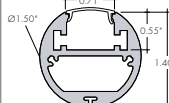

**No Optic Arts Offering**

**RUNDA**

**RO1.5 CHANNEL**

**Compatible LED Strips:**

LED Strips in • offer no dotting with Frosted Lens Options

- LL60X2HO (7.3W/ft)
- LL60X2VHO (9.4W/ft)
- LHE48LO (1.9W/ft)
- LHE48SO (2.8W/ft)
- LHE48MO (3.5W/ft)
- LHE48HO (6.5W/ft)
- LHE64VHO (7.5W/ft)
- LHE64XHO (9.6W/ft)
- LLVD68SO (5.4W/ft)
- LLTW60X2HO (7.3W/ft)
- LLTW60X2VHO (9.4W/ft)
- RGBW36SO (4W/ft)
- RGBW36HO (7.6W/ft)
- RGB42SO (4.5W/ft)
- RGB42HO (8.3W/ft)
- RGBVWX18SO (5.7W/ft)
- RGBX18SO (4.5W/ft)