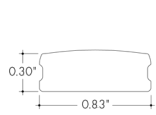

KENDO L

KL CHANNEL

Compatible LED Strips:

LED Strips in • offer no dotting with Frosted Lens Options

- LL60X2HO (7.3W/ft)
- LL60X2VHO (9.4W/ft)
- LHE48LO (1.9W/ft)
- LHE48SO (2.8W/ft)
- LHE48MO (3.5W/ft)
- LHE48HO (6.5W/ft)
- LHE64VHO (7.5W/ft)
- LLVD68SO (5.4W/ft)
- LLTW60X2HO (7.3W/ft)
- LLTW60X2VHO (9.4W/ft)
- RGBW36SO (4W/ft)
- RGBW36HO (7.6W/ft)
- RGB42SO (4.5W/ft)
- RGB42HO (8.3W/ft)
- RGBWX18SO (5.7W/ft)
- RGBX18SO (4.5W/ft)