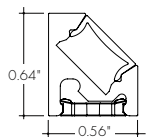

MYKA45

MK45 CHANNEL

Compatible LED Strips:

LED Strips in • offer no dotting with Frosted Lens Options

- LL72SO (2.8W/ft)
- LL72HO (4.8W/ft)
- LL72VHO (6W/ft)
- LH48LO (1.9W/ft)
- LH48SO (2.8W/ft)
- LH48MO (3.5W/ft)
- LH48HO (6.5W/ft)