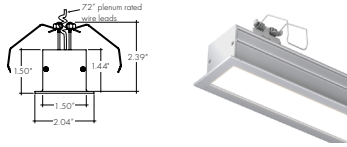

Premium Fabricated Fixture with Full Range of Optics/Accessories

Premium Aluminum Channel with Optics/Accessories

KILO RECESSED

KILOR CHANNEL

Compatible LED Strips:

LED Strips in • offer no dotting with Frosted Lens Options

- LL72SO (2.8W/ft)
- LL72HO (4.8W/ft)
- LL72VHO (6W/ft)
- LHE48LO (1.9W/ft)
- LHE48SO (2.8W/ft)
- LHE48MO (3.5W/ft)
- LHE48HO (6.5W/ft)
- LHE64VHO (7.5W/ft)
- LLVD68SO (5.4W/ft)
- LITW68SO (4.6W/ft)
- LITW68HO (5.6W/ft)
- RGBW36SO (4W/ft)
- RGBW36HO (7.6W/ft)
- RGB42SO (4.5W/ft)
- RGB42HO (8.3W/ft)
- RGBWX18SO (5.7W/ft)
- RGBX18SO (4.5W/ft)

Compatible LED Strips:

LED Strips in • offer no dotting with Frosted Lens Options

- LL42SO (1.4W/ft)
- LL42HO (2.4W/ft)
- LL42VHO (3.6W/ft)
- LL72SO (2.8W/ft)
- LL72HO (4.8W/ft)
- LL72VHO (6W/ft)
- LL60X2HO (7.3W/ft)
- LL60X2VHO (9.4W/ft)
- LHE48LO-1W (1W/ft)
- LHE48LO (1.9W/ft)
- LHE48SO (2.8W/ft)
- LHE48MO (3.5W/ft)
- LHE48HO (6.5W/ft)
- LHE64VHO (7.5W/ft)
- LHE64XHO (9.6W/ft)
- LLWD68SO (5.4W/ft)
- LITW68SO (4.6W/ft)
- LITW68HO (5.6W/ft)
- RGBW36SO (4W/ft)
- RGBW36HO (7.6W/ft)
- RGB42SO (4.5W/ft)
- RGB42HO (8.3W/ft)
- RGBWX18SO (5.7W/ft)
- RGBX18SO (4.5W/ft)