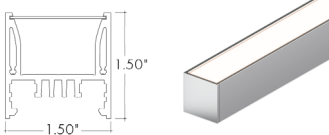

KILO

KILO CHANNEL

Compatible LED Strips:

LED Strips in • offer no dotting with Frosted Lens Options

- LL72SO (2.8W/ft)
- LL72HO (4.8W/ft)
- LL72VHO (6W/ft)
- LHE48LO (1.9W/ft)
- LHE48SO (2.8W/ft)
- LHE48MO (3.5W/ft)
- LHE48HO (6.5W/ft)
- LHE64VHO (7.5W/ft)
- LLVD68SO (5.4W/ft)
- LLTW68SO (4.6W/ft)
- LLTW68HO (5.6W/ft)
- RGBW36SO (4W/ft)
- RGBW36HO (7.6W/ft)
- RGB42SO (4.5W/ft)
- RGB42HO (8.3W/ft)
- RGBWX18SO (5.7W/ft)
- RGBX18SO (4.5W/ft)