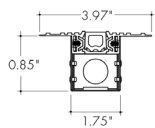

**ZOOM**

**Compatible LED Strips:**

LED Strips in • offer no dotting with Frosted Lens Options

- 5MM36SO (3.2W/ft)

**No Optic Arts Offering**

**SLOT**

**Compatible LED Strips:**

LED Strips in • offer no dotting with Frosted Lens Options