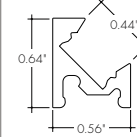

**MYKA45**

**MK45 CHANNEL**

**Compatible LED Strips:**

LED Strips in • offer no dotting with Frosted Lens Options

- LL72SO (2.8W/ft)
- LL72HO (4.8W/ft)
- LL72VHO (6W/ft)
- LH48LO (1.9W/ft)
- LH48SO (2.8W/ft)
- LH48MO (3.5W/ft)
- LH48HO (6.5W/ft)