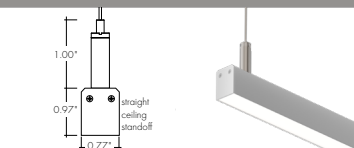

KURAT

ALS20 CHANNEL

Compatible LED Strips:

LED Strips in • offer no dotting with Frosted Lens Options

- LL72SO (2.8W/ft)
- LL72HO (4.8W/ft)
- LL72VHO (6W/ft)
- LHE48LO (1.9W/ft)
- LHE48SO (2.8W/ft)
- LHE48MO (3.5W/ft)
- LHE48HO (6.5W/ft)
- LHE44VHO (7.5W/ft)
- LLVD68SO (5.4W/ft)
- LLTW68SO (4.6W/ft)
- LLTW68HO (5.6W/ft)
- RGBW36SO (4W/ft)
- RGBW36HO (7.6W/ft)
- RGB42SO (4.5W/ft)
- RGB42HO (8.3W/ft)
- RGBWX18SO (5.7W/ft)
- RGBX18SO (4.5W/ft)