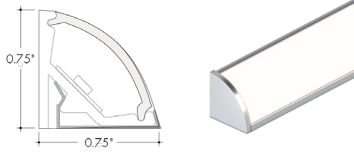

Premium Fabricated Fixture with Full Range of Optics/Accessories

Premium Aluminum Channel with Optics/Accessories

KENDO 45M ROUND

K45R CHANNEL

Compatible LED Strips:

LED Strips in • offer no dotting with Frosted Lens Options

- LL72SO (2.8W/ft)
- LL72HO (4.8W/ft)
- LL72VHO (6W/ft)
- LHE48LO (1.9W/ft)
- LHE48SO (2.8W/ft)
- LHE48MO (3.5W/ft)
- LHE48HO (6.5W/ft)
- LHE48VHO (7.5W/ft)
- LHE64XHO (9.6W/ft)
- LLVD68SO (5.4W/ft)
- LLTW68SO (4.6W/ft)
- LLTW68HO (5.6W/ft)
- RGBW36SO (4W/ft)
- RGBW36HO (7.6W/ft)
- RGB42SO (4.5W/ft)
- RGB42HO (8.3W/ft)
- RGBWX18SO (5.7W/ft)
- RGBX18SO (4.5W/ft)