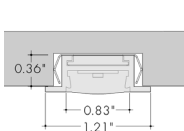

KENDO L RECESSED

KRL CHANNEL

Compatible LED Strips:

LED Strips in • offer no dotting with Frosted Lens Options

- LL60X2HO (7.3W/ft)
- LL60X2VHO (9.4W/ft)
- LHE48LO (1.9W/ft)
- LHE48SO (2.8W/ft)
- LHE48MO (3.5W/ft)
- LHE48HO (6.5W/ft)
- LHE64VHO (7.5W/ft)
- LLVD68SO (5.4W/ft)
- LLTW60X2HO (7.3W/ft)
- LLTW60X2VHO (9.4W/ft)
- RGBW36SO (4W/ft)
- RGBW36HO (7.6W/ft)
- RGB42SO (4.5W/ft)
- RGB42HO (8.3W/ft)
- RGBWX18SO (5.7W/ft)
- RGBX18SO (4.5W/ft)