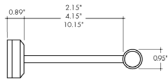

TEAVA

Compatible LED Strips:

LED Strips in • offer no dotting with Frosted Lens Options

- LL72SO (2.8W/ft)
- LL72HO (4.8W/ft)
- LL72VHO (6W/ft)
- LHE48LO (1.9W/ft)
- LHE48SO (2.8W/ft)
- LHE48MO (3.5W/ft)
- LHE48HO (6.5W/ft)
- LHE64VHO (7.5W/ft)
- LLVD68SO (5.4W/ft)
- LLTW68SO (4.6W/ft)
- LLTW68HO (5.6W/ft)
- RGBW36SO (4W/ft)
- RGB42SO (4.5W/ft)
- RGBVWX18SO (5.7W/ft)
- RGBX18SO (4.5W/ft)

No Optic Arts Offering