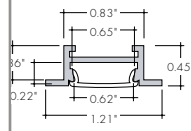

**KENDO L RECESSED**

**KRL CHANNEL**

**Compatible LED Strips:**

LED Strips in • offer no dotting with Frosted Lens Options

- LL60X2HO (7.3W/ft)
- LL60X2VHO (9.4W/ft)
- LHE48LO (1.9W/ft)
- LHE48SO (2.8W/ft)
- LHE48MO (3.5W/ft)
- LHE48HO (6.5W/ft)
- LHE64VHO (7.5W/ft)
- LLVD68SO (5.4W/ft)
- LLTW60X2HO (7.3W/ft)
- LLTW60X2VHO (9.4W/ft)
- RGBW36SO (4W/ft)
- RGBW36HO (7.6W/ft)
- RGB42SO (4.5W/ft)
- RGB42HO (8.3W/ft)
- RGBWX18SO (5.7W/ft)
- RGBX18SO (4.5W/ft)