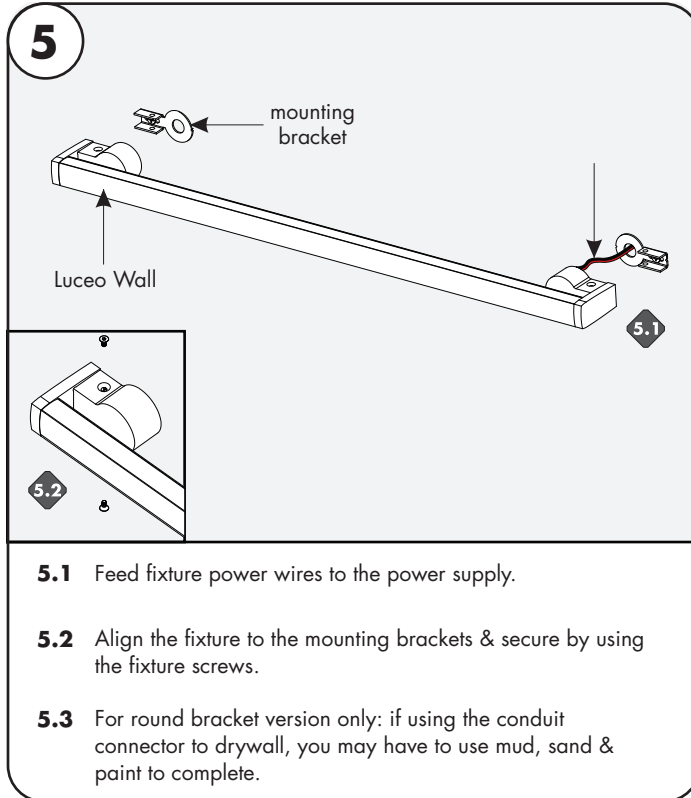

Luceo Wall - Installation Instructions

Models LUCW-XX-RND & LUCW-XX-REC

Please read all instructions prior to installation and keep for future reference!

1. PRODUCT TO BE INSTALLED BY A QUALIFIED ELECTRICIAN.
2. PRIOR TO INSTALLATION ENSURE POWER IS OFF AT FUSE BOX TO PREVENT ELECTRICAL SHOCK
3. MORE THAN ONE PERSON IS RECOMMENDED FOR THIS INSTALLATION.
4. FIXTURE SHOULD BE INSTALLED BY TWO PEOPLE.

REVO.2
12312024

2 / 3

7777 Merrimac Ave
Niles, IL 60714
T 224.333.6033
F 224.757.7557
info@luminii.com
www.luminii.com