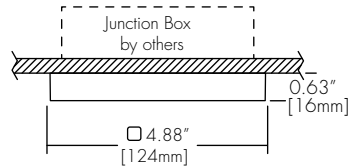

SQS
Square Slim Canopy