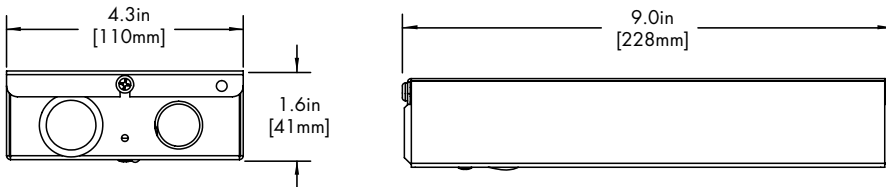

Remote Driver Housing

Depending on the options selected in the order code on page 1, a Remote Driver Housing may be required. This will automatically be generated and put on your order as necessary.

REMOTE DRIVER	MODEL	OUTPUT	CCT	DRIVER	DRIVER OPTIONS
HRM-Housing, Remote	LET44M-S-Leto 44 Mini Suspended	Same as Fixture	Same as Fixture	Same as Fixture	Same as Fixture

Maximum mounting distance to luminaire using 18 AWG wire								
PHSD	010S	0103	010L	010G	DALI	DALI8	LUTE	DMX
16'	16'	16'	72'	72'	72'	72'	15'	149'

4" J-box

Minimum volume required to mount drivers in junction box: 70mm x 40mm x 30mm.

Canopy	+	Driver
RDS	+	PHSD
RDS	+	010S
SQS	+	PHSD
SQS	+	010S

HRM Single with Externally Mounted Driver

Driver
0103
010L
010G
010S
DALI
LUTE

HRM Double

Driver
DALI8
DMX

HRM Cylinder Driver

Canopy	+	Driver
SQR	+	010S
SQR	+	PHSD

EMG Emergency Driver

120 minute EMG operation time.

Driver
EMG