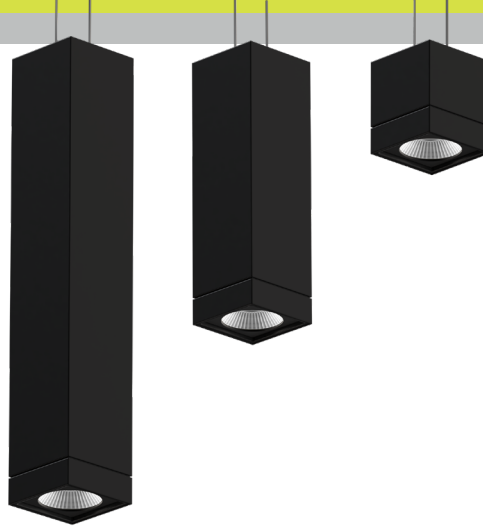

LETO 44 MINI

SUSPENDED CYLINDER

Features

- Faceted metal reflectors provide beam spreads between 20° to 60°.
- Three output options available up to 1500 lumens.
- Nine drivers selections available to cover wide range of applications.
- Five year warranty.

Finish Options

- White
- Silver
- Mocha
- Firebrick
- Warm Nickel
- Black
- Charcoal
- Cerulean
- Bronze
- Aged Brass

Technical Information

OUTPUT OPTIONS	700 lm	1000 lm	1500 lm
Size	S/M/L	S/M/L	S/M/L
Fixture wattage	6.5 W	9.8 W	14.8 W
Delivered Lumen	693 lm	1030 lm	1450 lm
Efficacy	107 lm/W	105 lm/W	98 lm/W
Center Beam Candlepower (20° Faceted Reflector)	1985 cd	2951 cd	4128 cd