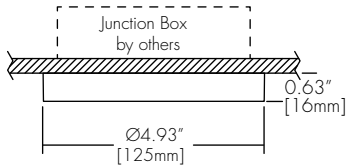

Canopy

RDS
Round Slim Canopy