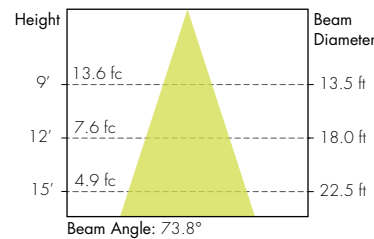

COLOR VECTOR GRAPHIC

— Reference Source — Test Source

Photometry

20° Faceted Reflector

60° Faceted Reflector

30° Faceted Reflector