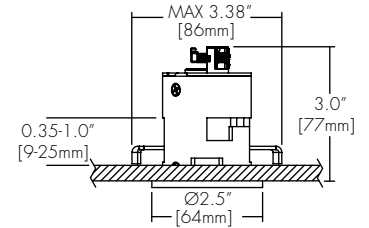

CONTACT FACTORY FOR MORE OPTIONS.

Canopy

RDS
Round Slim Canopy

SQS
Square Slim Canopy

RTL
Round Flangless Canopy

SQR
Semi-Recessed

RDS or SQS or SQR		RTL
Integral Drivers	PHSD, 010S	
Remote Drivers	0103, 010L, 010G, DALI, DALI8, LUTE, DMX	PHSD, 010S, 0103, 010L, 010G, DALI, DALI8, LUTE, DMX