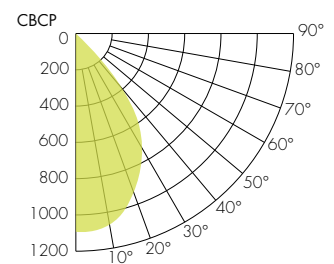

2500K

COLOR VECTOR GRAPHIC

— Reference Source — Test Source

2700K

COLOR VECTOR GRAPHIC

— Reference Source — Test Source

3000K

COLOR VECTOR GRAPHIC

— Reference Source — Test Source

3500K

COLOR VECTOR GRAPHIC

— Reference Source — Test Source

4000K

COLOR VECTOR GRAPHIC

— Reference Source — Test Source

6500K

COLOR VECTOR GRAPHIC

— Reference Source — Test Source

Photometry

20° Faceted Reflector

60° Faceted Reflector

30° Faceted Reflector