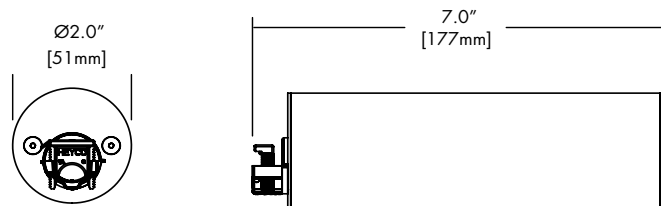

HRM Cylinder Driver