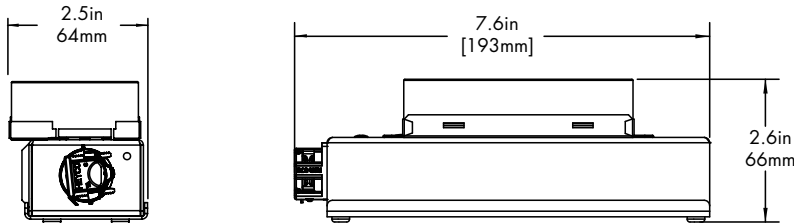

HRM Single with Externally Mounted Driver