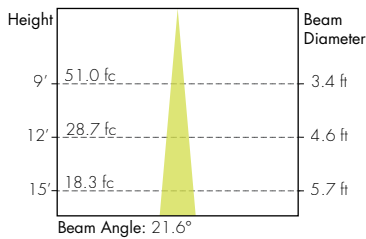

— Reference Source — Test Source

3500K

COLOR VECTOR GRAPHIC

— Reference Source — Test Source

4000K

COLOR VECTOR GRAPHIC

— Reference Source — Test Source

6500K

COLOR VECTOR GRAPHIC

— Reference Source — Test Source

Photometry

20° Faceted Reflector

60° Faceted Reflector

30° Faceted Reflector