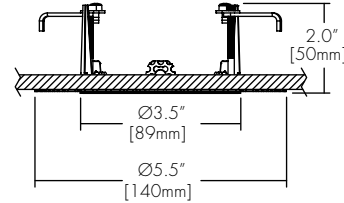

RTL
Round Flangless Canopy