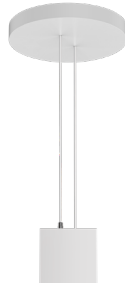

LETO 44 MINI

SUSPENDED CYLINDER

Features

- Faceted metal reflectors provide beam spreads between 20° to 60°.
- Three output options available up to 1500 lumens.
- Nine drivers selections available to cover wide range of applications.
- Five year warranty.

Finish Options

- White
- Silver
- Mocha
- Firebrick
- Warm Nickel
- Black
- Charcoal
- Cerulean
- Bronze
- Aged Brass

Technical Information

OUTPUT OPTIONS	700 lm	1000 lm	1500 lm
Size	S/M/L	S/M/L	S/M/L
Fixture wattage	6.5 W	9.8 W	14.8 W
Delivered Lumen	693 lm	1030 lm	1450 lm
Efficacy	107 lm/W	105 lm/W	98 lm/W
Center Beam Candlepower (20° Faceted Reflector)	1985 cd	2951 cd	4128 cd

CONTACT FACTORY FOR MORE OPTIONS.

Canopy

RDS
Round Slim Canopy

SQS
Square Slim Canopy

RTL
Round Flangless Canopy

SQR
Semi-Recessed

RDS or SQS or SQR		RTL
Integral Drivers	PHSD, 010S	
Remote Drivers	0103, 010L, 010G, DALI, DALI8, LUTE, DMX	PHSD, 010S, 0103, 010L, 010G, DALI, DALI8, LUTE, DMX

Suspension

SSX (2', 3', 6' max)
Solid Stem

POA (6' incl.)
2 Powered Aircraft

Lens & Accessory Options

DL
Diffusing Lens

HC
Honeycomb

Optics

FXX (20°, 30°, 60°)
Faceted Reflector