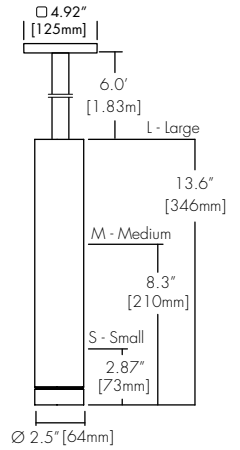

LETO 44 MINI

SUSPENDED CYLINDER

Features

- Faceted metal reflectors provide beam spreads between 20° to 60°.
- Three output options available up to 1500 lumens.
- Nine drivers selections available to cover wide range of applications.
- Five year warranty.

Finish Options

- White
- Silver
- Mocha
- Firebrick
- Warm Nickel
- Black
- Charcoal
- Cerulean
- Bronze
- Aged Brass

Technical Information

OUTPUT OPTIONS	700 lm	1000 lm	1500 lm
Size	S/M/L	S/M/L	S/M/L
Fixture wattage	6.5 W	9.8 W	14.8 W
Delivered Lumen	693 lm	1030 lm	1450 lm
Efficacy	107 lm/W	105 lm/W	98 lm/W
Center Beam Candlepower (20° Faceted Reflector)	1985 cd	2951 cd	4128 cd