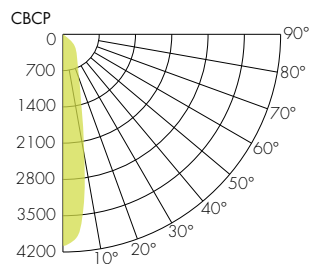

2500K

COLOR VECTOR GRAPHIC

— Reference Source — Test Source

2700K

COLOR VECTOR GRAPHIC

— Reference Source — Test Source

3000K

COLOR VECTOR GRAPHIC

— Reference Source — Test Source

3500K

COLOR VECTOR GRAPHIC

— Reference Source — Test Source

4000K

COLOR VECTOR GRAPHIC

— Reference Source — Test Source

6500K

COLOR VECTOR GRAPHIC

— Reference Source — Test Source

Photometry

20° Faceted Reflector

60° Faceted Reflector

30° Faceted Reflector