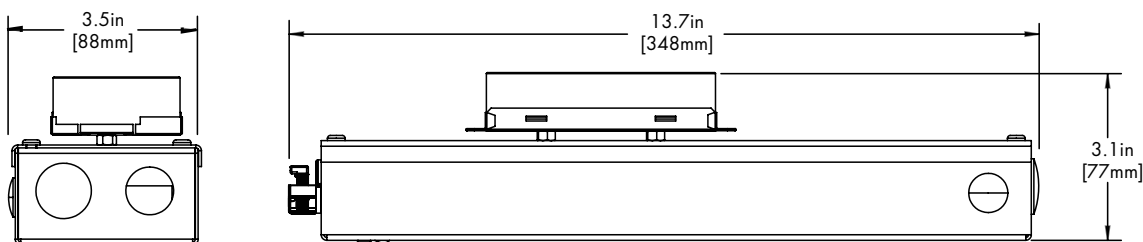

EMG Emergency Driver

120 minute EMG operation time.