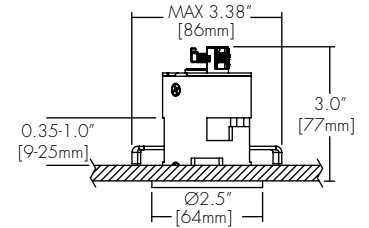

## Canopy

**RDS**  
Round Slim Canopy

**SQS**  
Square Slim Canopy

**RTL**  
Round Flangless Canopy

**SQR**  
Semi-Recessed

RDS or SQS	
Integral Drivers	PHSD, 010S
Remote Drivers	0103, 010L, 010G, DALI, DALI8, LUTE, DMX