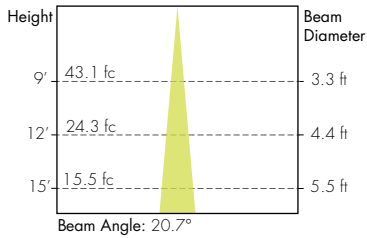

Photometry

20° Faceted Reflector