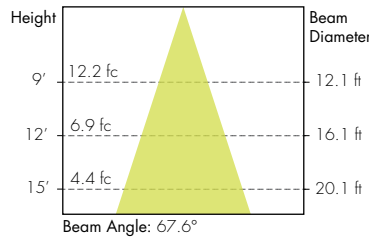

60° Faceted Reflector