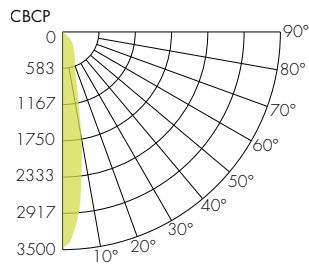

Photometry

20° Faceted Reflector