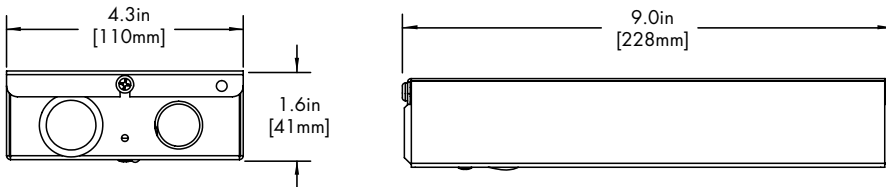

Remote Driver Housing

Depending on the options selected in the order code on page 1, a Remote Driver Housing may be required. This will automatically be generated and put on your order as necessary.

REMOTE DRIVER	MODEL	OUTPUT	CCT	DRIVER	DRIVER OPTIONS
HRM-Housing, Remote	LET44M-MP - Leto 44 Mini Mono Point	Same as Fixture	Same as Fixture	Same as Fixture	Same as Fixture

Maximum mounting distance to luminaire using 18 AWG wire								
PHSD	010S	0103	010L	010G	DALI	DALI8	LUTE	DMX
16'	16'	16'	72'	72'	72'	72'	15'	149'

4" J-box

Minimum volume required to mount drivers in junction box: 70mm x 40mm x 30mm.

Canopy	+	Driver
RDS	+	PHSD
RDS	+	010S
SQS	+	PHSD
SQS	+	010S

HRM Single with Externally Mounted Driver

Driver
0103
010L
010G
010S
DALI
LUTE

HRM Double

Driver
DALI8
DMX

HRM Cylinder Driver

Canopy	+	Driver
SQR	+	010S
SQR	+	PHSD

EMG Emergency Driver

120 minute EMG operation time.

Driver
EMG