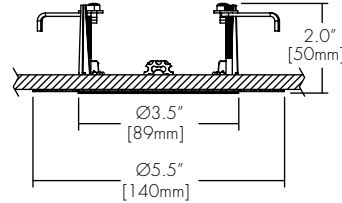

## Canopy

**RDS**  
Round Slim Canopy

**SQS**  
Square Slim Canopy

**RTL**  
Round Flangless Canopy

**SQR**  
Semi-Recessed

RDS or SQS	
Integral Drivers	PHSD, 010S
Remote Drivers	0103, 010L, 010G, DALI, DALI8, LUTE, DMX