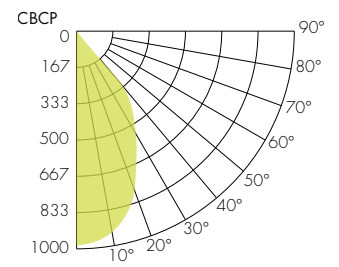

60° Faceted Reflector