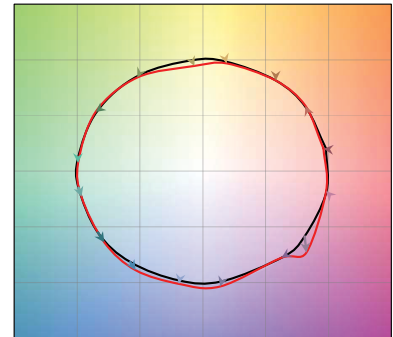

— Reference Source — Test Source

6500K

COLOR VECTOR GRAPHIC