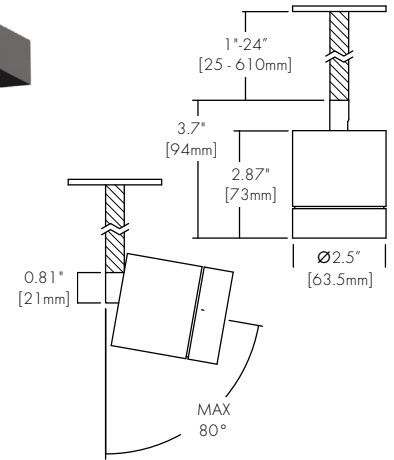

LETO 44 MINI

MONO POINT CYLINDER

Features

- Faceted metal reflectors provide beam spreads between 20° to 60°.
- Output available up to 1000 lumens.
- Nine drivers selections available to cover wide range of applications.
- Five year warranty.

Finish Options

- ☐ White
- ☐ Silver
- ☐ Mocha
- ☐ Firebrick
- ☐ Warm Nickel
- ☐ Black
- ☐ Charcoal
- ☐ Cerulean
- ☐ Bronze
- ☐ Aged Brass

Technical Information

OUTPUT OPTIONS	700 lm	1000 lm
Size	S	S
Fixture wattage	6.1 W	9.1 W
Delivered Lumen	671 lm	981 lm
Efficacy	110 lm/W	108 lm/W
Center Beam Candlepower (20° Faceted Reflector)	cd	3492 cd

CCT	Multiplier	CRI	TM-30		
			R_f	R_g	R_o
2500K	0.80	93+	93	102	50+
2700K	0.92	93+	92	100	50+
3000K	0.97	93+	92	103	50+
3500K	1.00	93+	93	102	50+
4000K	1.07	93+	92	101	50+
6500K	1.05	93+	92	101	50+

Ordering Code

Integral Driver Example: Fixture LET44M-MP-S-07-25K-F20-NA-WH-WH-RDS-WH-SS01-WH-PHSD-NA

Remote Driver Example: Fixture LET44M-MP-S-07-25K-F20-NA-WH-WH-RDS-WH-SS01-WH-PHSD-NA-HRM-LET44M-MP-07-25K-PHSD-NA

Fixture

MODEL	TYPE	SIZE	OUTPUT	CCT	OPTIC	ACCESSORY	BODY FINISH	BAFFLE FINISH
LET44M-Leto 44 Mini	MP-Mono Point	S-Small	07-700 lumens (6.1W)³ 10-1000 lumens (9.1W)	25K-2500K 27K-2700K 30K-3000K 35K-3500K 40K-4000K 65K-6500K	F20-20 Degree, Faceted F30-30 Degree, Faceted F60-60 Degree, Faceted	NA-No Accessory DL-Diffusing Lens	Standard WH-White BK-Black S-Silver Premium¹ MA-Mocha CC-Charcoal CR-Cerulean FB-Firebrick BZ-Bronze WN-Warm Nickel AB-Aged Brass	Standard WH-White BK-Black S-Silver Premium¹ MA-Mocha CC-Charcoal CR-Cerulean FB-Firebrick BZ-Bronze WN-Warm Nickel AB-Aged Brass

CANOPY/ HOUSING	CANOPY FINISH	SUSPENSION TYPE	SUSPENSION FINISH	DRIVER	DRIVER OPTIONS⁵
RDS-Round Slim SQS-Square Slim RTL-Round Flangeless SQR-Square Semi-Recessed	Standard WH-White BK-Black S-Silver Premium¹ MA-Mocha CC-Charcoal CR-Cerulean FB-Firebrick BZ-Bronze WN-Warm Nickel AB-Aged Brass	SS01-Solid Stem, 1' SS06-Solid Stem, 6' SS1-Solid Stem, 12' SS2-Solid Stem, 24'	Standard WH-White BK-Black S-Silver Premium¹ MA-Mocha CC-Charcoal CR-Cerulean FB-Firebrick BZ-Bronze WN-Warm Nickel AB-Aged Brass	PHSD-Forward/Reverse Phase, 1% Dimming, 120V Only⁶ 010S-0-10V, 1% Dimming, 120/277V⁶ 0103-0-10V, 1% Dimming, 347V Only³ 010L-EldoLED, 0-10V, Linear, 0.1% Dimming, 120/277V³ 010G-EldoLED, 0-10V, Log, 0.1% Dimming, 120/277V³ DALI-EldoLED, DALI Protocol 2, DT-6, 0.1% Dimming, 120/277V³ DALI8-EldoLED, DALI Protocol 2, DT-8, 0.1% Dimming, 120/277V³ LUTE-Lutron Hilume Ecodigital, 1% Dimming, 120V/277V^{2,3} DMX-EldoLED, DMX, 0.1% Dimming, 120V/277V³	NA-None EMG-Emergency Driver^{3,4}

1 - Premium finishes may have extended lead times. Custom RALs are available, please consult Inside Sales with specific request.

2 - LUTE driver is not available at 700 lumens.

3 - Drivers 0103/010L/010G/DALI/DALI8/DMX/LUTE/EMG are only available with HRM - Remote Power Supply.

4 - Emergency option comes prewired from factory with driver in remote housing. 8W of continuous power provided for a minimum of 90 minutes. Must be installed within 30 feet of luminaire using 18 AWG wire. Not available with 0103, DMX, DALI8 or LUTE Driver.

5 - AAWN/CSMB available upon request.

CONTACT FACTORY FOR MORE OPTIONS.