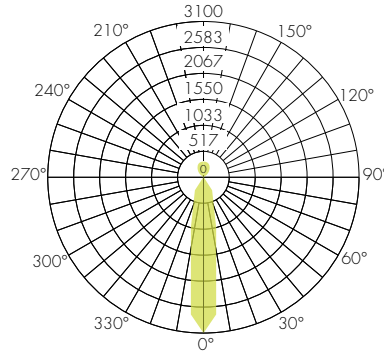

Photometry

LET11M-S-L-1005-35K-F20-NA