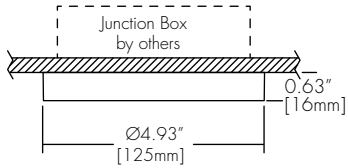

Canopy

RDS
Round Slim Canopy