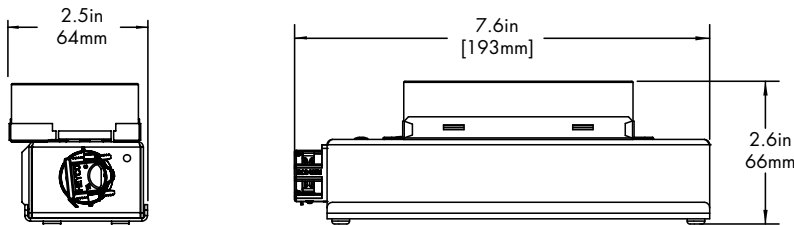

HRM Single with Externally Mounted Driver