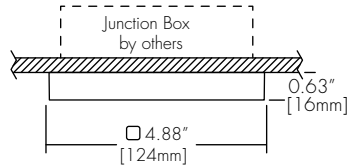

SQS
Square Slim Canopy