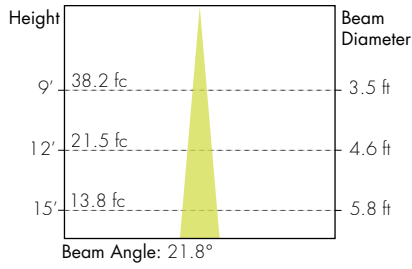

Photometry

LET11M-S-L-1005-35K-F20-NA