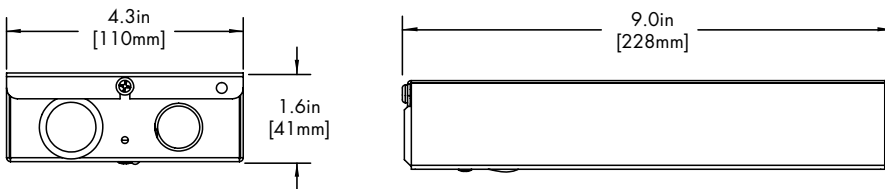

Remote Driver Housing

Depending on the options selected in the order code on page 1, a Remote Driver Housing may be required. This will automatically be generated and put on your order as necessary.

REMOTE DRIVER	MODEL	OUTPUT	CCT	DRIVER	DRIVER OPTIONS
HRM-Housing, Remote	LET11M-S-Leto 11 Mini Suspended	Same as Fixture	Same as Fixture	Same as Fixture	Same as Fixture

Maximum mounting distance to luminaire using 18 AWG wire							
010S	0103	PHSD	010L	010G	DALI	DMX	LUTE
16'	16'	16'	72'	72'	72'	149'	15'

4" J-box

Minimum volume required to mount drivers in junction box: 70mm x 40mm x 30mm.

Canopy	+	Driver
RDS	+	PHSD
RDS	+	010S
SQS	+	PHSD
SQS	+	010S

HRM Single with Externally Mounted Driver

Driver
0103
010L
010G
010S
DALI
LUTE

HRM Double

Driver
DALI8
DMX

HRM Cylinder Driver

Canopy	+	Driver
RDR	+	010S
RDR	+	PHSD

EMG Emergency Driver

120 minute EMG operation time.

Driver
EMG