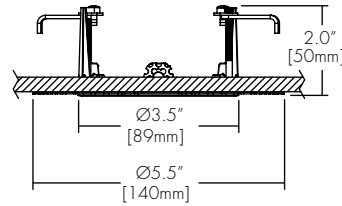

## Canopy

**RDS**  
Round Slim Canopy

**SQS**  
Square Slim Canopy

**RTL**  
Round Flangless Canopy

**RDR**  
Semi-Recessed

RDS or SQS	
Integral Drivers	PHSD, 010S
Remote Drivers	0103, 010L, 010G, DALI, DALI8, LUTE, DMX