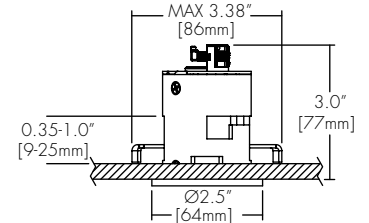

## Canopy

**RDS**  
Round Slim Canopy

**SQS**  
Square Slim Canopy

**RTL**  
Round Flangless Canopy

**RDR**  
Semi-Recessed

RDS or SQS	
Integral Drivers	PHSD, 010S
Remote Drivers	0103, 010L, 010G, DALI, DALI8, LUTE, DMX