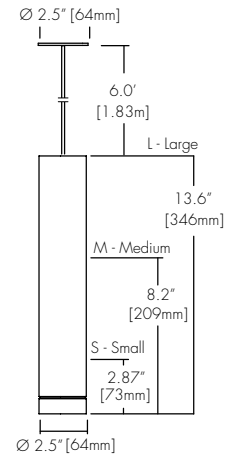

LETO 11 MINI

SUSPENDED UP/DOWN CYLINDER

Features

- Faceted metal reflectors provide beam spreads between 20° to 60°.
- Two output options available up to 1000 lumens.
- Nine drivers selections available to cover wide range of applications.
- Five year warranty.

Finish Options

- White, Silver, Mocha, Firebrick, Warm Nickel
- Black, Charcoal, Cerulean, Bronze, Aged Brass

Technical Information

OUTPUT OPTIONS		0502	1005
DOWN	Fixture wattage	3.2 W	9.1 W
	Delivered Lumen	482 lm	1002 lm
	Efficacy	151 lm/W	110 lm/W
	Center Beam Candlepower (20° Faceted Reflector)	1489 cd	3096 cd
UP	Fixture wattage	3.2 W	9.1 W
	Delivered Lumen	241 lm	568 lm
	Efficacy	75 lm/W	62 lm/W

CCT	Multiplier	CRI	TM-30		
			R_f	R_g	R₉
2500K	0.80	93+	93	102	50+
2700K	0.92	93+	92	100	50+
3000K	0.97	93+	92	103	50+
3500K	1.00	93+	93	102	50+
4000K	1.07	93+	92	101	50+
6500K	1.05	93+	92	101	50+

Ordering Code

Integral Driver Example: Fixture LET11M-S-S-0505-25K-F20-NA-WH-WH-RDS-WH-POA-NA-PHSD-NA
Remote Driver Example: Fixture LET11M-S-S-0505-25K-F20-NA-WH-WH-RDS-H-POA-NA-PHSD-NA-HRM-LET11M-S-0505-25K-PHSD-NA

Fixture

MODEL	TYPE	SIZE	OUTPUT	CCT	OPTIC	ACCESSORY	BODY FINISH	BAFFLE FINISH
LET11M-Leto 11 Mini	S-Suspended	S-Small M-Medium L-Large	0502-500/250 lumens¹ 0502-500/250 lumens 1005-1000/500 lumens	25K-2500K 27K-2700K 30K-3000K 35K-3500K 40K-4000K 65K-6500K	F20-20 Degree, Faceted F30-30 Degree, Faceted F60-60 Degree, Faceted	NA-No Accessory DL-Diffusing Lens HC-Honeycomb Louver²	Standard WH-White BK-Black S-Silver Premium³ MA-Mocha CC-Charcoal CR-Cerulean FB-Firebrick BZ-Bronze WN-Warm Nickel AB-Aged Brass	Standard WH-White BK-Black S-Silver Premium³ MA-Mocha CC-Charcoal CR-Cerulean FB-Firebrick BZ-Bronze WN-Warm Nickel AB-Aged Brass

CANOPY/ HOUSING	CANOPY FINISH	SUSPENSION TYPE	DRIVER	DRIVER OPTIONS⁴
RDS-Round Slim SQS-Square Slim RTL-Round Flangeless RDR-Round Semi-Recessed	Standard WH-White BK-Black S-Silver Premium³ MA-Mocha CC-Charcoal CR-Cerulean FB-Firebrick BZ-Bronze WN-Warm Nickel AB-Aged Brass	POA-2 Powered Aircraft, 6ft	PHSD-Forward/Reverse Phase, 1% Dimming, 120V Only 010S-0-10V, 1% Dimming, 120/277V 0103-0-10V, 1% Dimming, 347V Only⁴ 010L-EldoLED, 0-10V, Linear, 0.1% Dimming, 120/277V⁴ 010G-EldoLED, 0-10V, Log, 0.1% Dimming, 120/277V⁴ DALI-EldoLED, DALI Protocol 2, DT-6, 0.1% Dimming, 120/277V⁴ DALI8-EldoLED, DALI Protocol 2, DT-8, 0.1% Dimming, 120/277V⁴ LUTE-Lutron Hilume Ecodigital, 1% Dimming, 120V/277V⁴ DMX-EldoLED, DMX, 0.1% Dimming, 120V/277V⁴	NA-None EMG-Emergency Driver^{4,5}

1 - Size Small is limited to 500 lumens direct and 250 lumens indirect.
2 - Size Small is not available with accessory HC Honeycomb.
3 - Premium finishes may have extended lead times. Custom RALs are available, please consult Inside Sales with specific request.
4 - Drivers 0103/010L/010G/DALI/DALI8/DMX/LUTE/EMG are only available with HRM - Remote Power Supply.