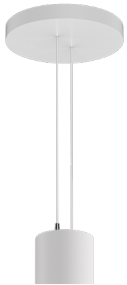

Suspension

POA (6' incl.)
2 Powered Aircraft