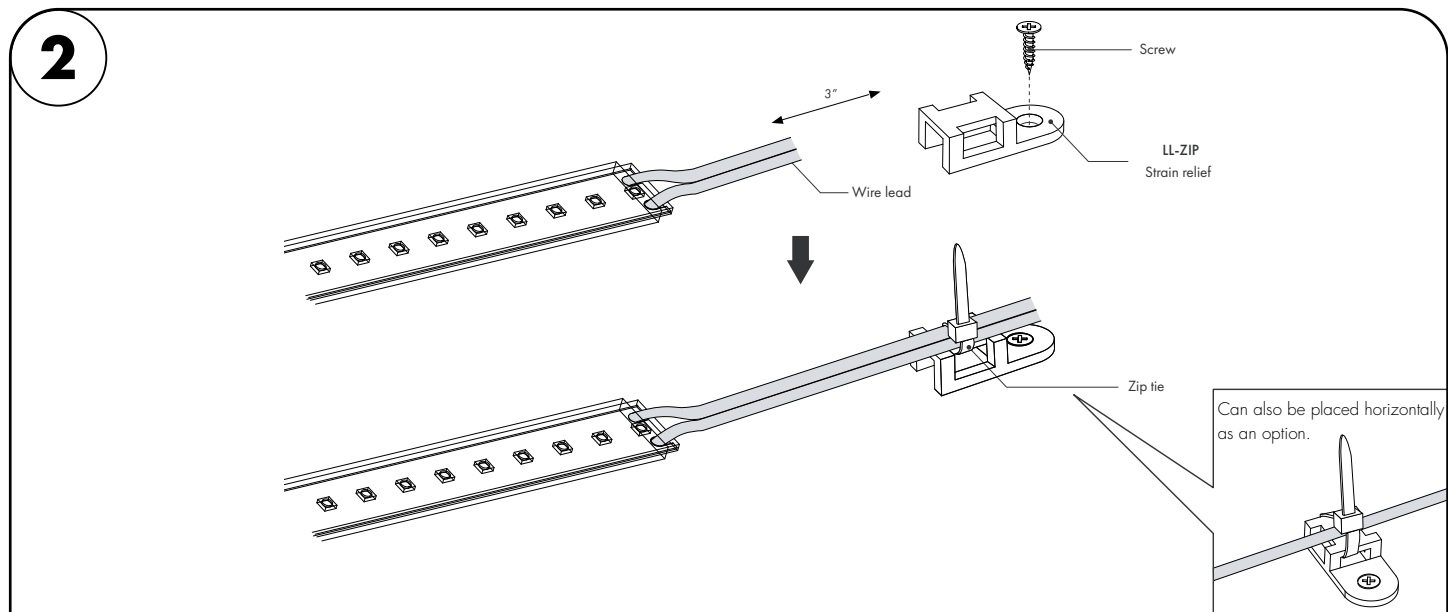

1. PRODUCT SHOULD BE INSTALLED BY A QUALIFIED ELECTRICIAN
2. ENSURE POWER IS OFF AT FUSE BOX PRIOR TO INSTALLATION TO PREVENT ELECTRICAL SHOCK
3. USE ONLY WITH CLASS 2 POWER UNIT
4. SUITABLE FOR WET LOCATIONS
5. FOR UNDER-CABINET OR SHELF MOUNT
6. AVOID EXPOSURE TO DIRECT SUNLIGHT
7. NOT SUITABLE FOR APPLICATIONS WHERE LEDs CAN BECOME SUBMERGED

- 1.1 Remove paper backing from the lineLED and firmly press down. Making sure there are no air bubbles that can cause surface irregularities to the lineLED. Do not remove the adhesive, removing the adhesive may cause arcing of the lineLED tape.
- 1.2 If necessary, add a mounting clip every 12" for additional support.

- 2.1 Place the strain relief in desired place. Make sure it is 3" away from the end of the strip.
- 2.2 Slide the zip tie through strain relief opening.
- 2.3 Lay wire lead on top of strain relief.
- 2.4 Tighten zip tie around lead wire. Cut off excess zip tie.