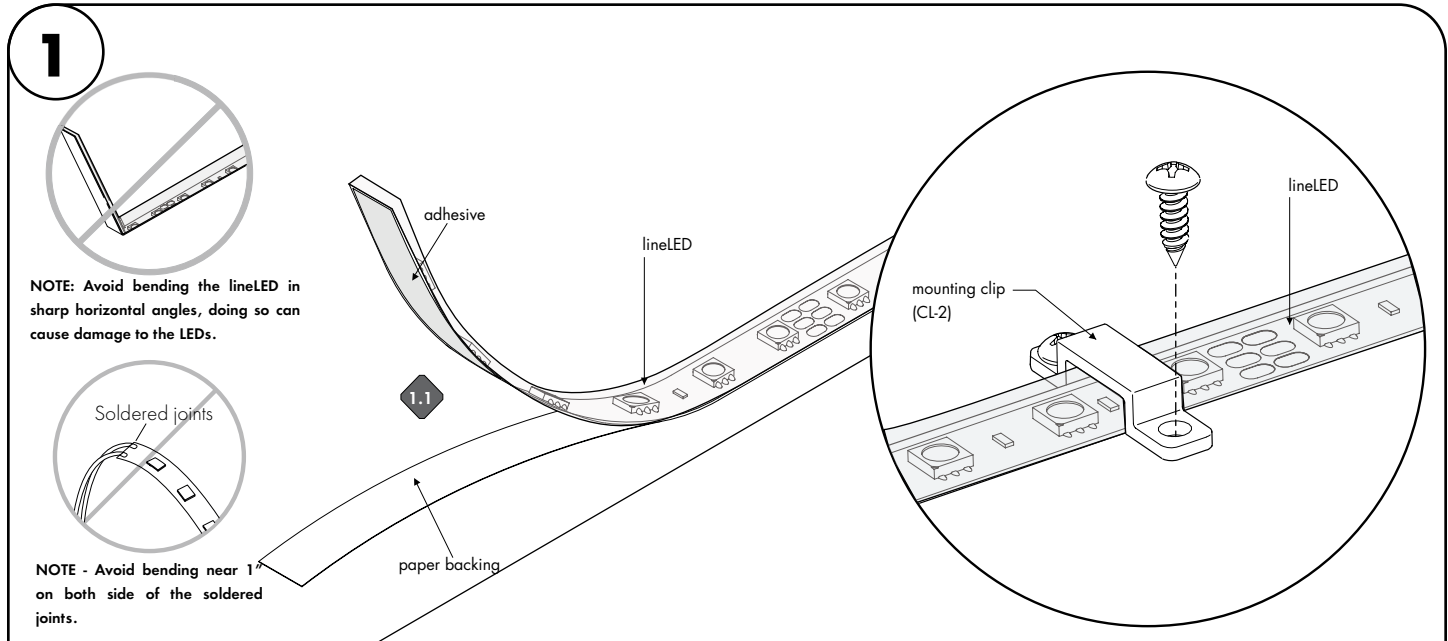

1. PRODUCT SHOULD BE INSTALLED BY A QUALIFIED ELECTRICIAN
2. ENSURE POWER IS OFF AT FUSE BOX PRIOR TO INSTALLATION TO PREVENT ELECTRICAL SHOCK
3. USE ONLY WITH CLASS 2 POWER UNIT
4. SUITABLE FOR WET LOCATIONS
5. FOR UNDER-CABINET OR SHELF MOUNT
6. AVOID EXPOSURE TO DIRECT SUNLIGHT
7. NOT SUITABLE FOR APPLICATIONS WHERE LEDs CAN BECOME SUBMERGED

- 1.1 Remove paper backing from the lineLED and firmly press down. Making sure there are no air bubbles that can cause surface irregularities to the lineLED. Do not remove the adhesive, removing the adhesive may cause arcing of the lineLED tape.
- 1.2 If necessary, add a mounting clip every 12" for additional support.

- 2.1 Place the strain relief in desired place. Make sure it is 3" away from the end of the strip.
- 2.2 Slide the zip tie through strain relief opening.
- 2.3 Lay wire lead on top of strain relief.
- 2.4 Tighten zip tie around lead wire. Cut off excess zip tie.