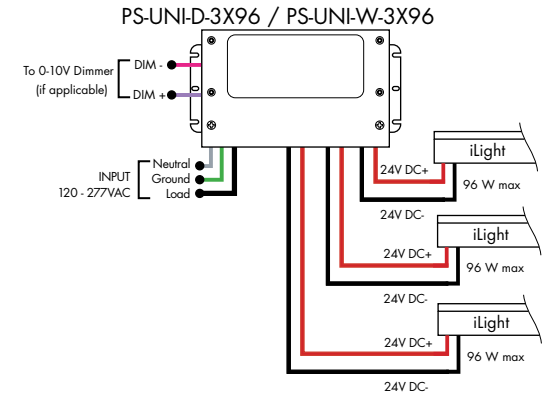

Kurba Medium Horizontal Static White

Field Bendable 24V System

Power Supplies

See Power Supply instructions and spec sheet for wiring information. For a complete list of compatible dimmers, see Compatible Dimming Chart on the Resources page.

For use with Static White

Ordering Code Universal Dimming Power Supplies 1% 120VAC - 277VAC

MODEL	INPUT CONTROL	ENVIRONMENT	WATTAGE	OUTPUT
PS-Power Supply, 120-277VAC	UNI-0-10V Dimming, Phase Dimming	D-Dry W-Wet	30-30 Watts 60-60 Watts 96-96 Watts 3x96-3x96 Watts	24-24 VDC

Compatibility: View a complete list of compatible dimmers on product page [Link](#)

0-10V - 1% dimming
MLV/ELV/TRIAC - 1% dimming, consult dimming compatibility chart

MODELS	PS-UNI-W-30W	PS-UNI-W-60W	PS-UNI-W-96W	PS-UNI-W-3X96W
Length	6.50"	7.40"	8.66"	11.85"
Width	3.73"	3.73"	3.73"	4.32"
Depth	1.61"	1.61"	1.61"	1.81"

MODELS	PS-UNI-D-30W	PS-UNI-D-60W	PS-UNI-D-96W	PS-UNI-D-3X96W
Length	8.77"	8.77"	8.11"	9.94"
Width	4.27"	4.27"	5.60"	7.61"
Depth	1.83"	1.83"	1.83"	2.02"