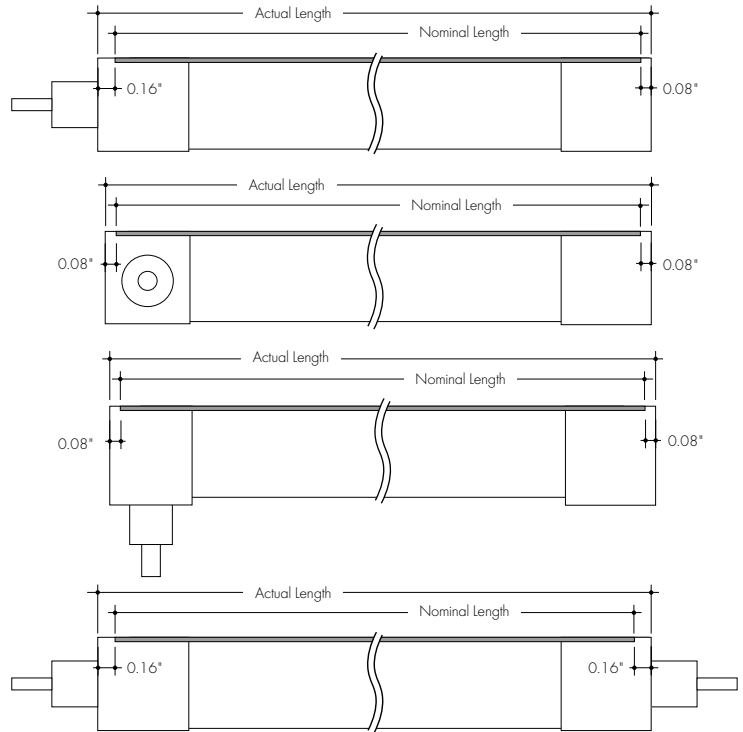

Kurba Medium Horizontal Static White

Field Bendable 24V System

Product Dimensions

Kurba Medium Cross Sections

Example Feed Position
IME - NPF
End Feed 1 to
No Power Feed

Example Feed Position
IMSA - NPF
Side 1 Feed to
No Power Feed

Example Feed Position
IMB - NPF
Back Feed 1 to
No Power Feed

Example Feed Position
IME - IME
End Feed 1 and
End Feed 1