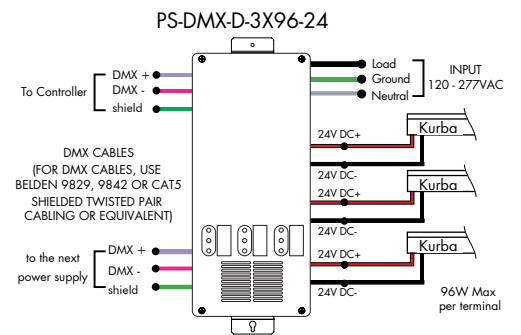

DMX Dimming Power Supplies 0.1% 120VAC - 277VAC

MODEL	INPUT CONTROL	ENVIRONMENT	WATTAGE	OUTPUT
PS-Power Supply, 120-277VAC	DMX-DMX (0.1%)	D-Dry	96-96 Watts 3x96-3x96 Watts	24-24 VDC

MODELS	96W	3X96
Length	14.40"	15.00"
Width	5.20"	6.62"
Depth	2.60"	4.56"