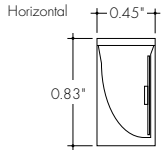

Kurba Medium Horizontal Static White

Field Bendable 24V System

Product Dimensions

Kurba Medium Cross Sections

Example Feed Position
IME - NPF
End Feed 1 to
No Power Feed

Example Feed Position
IMSA - NPF
Side 1 Feed to
No Power Feed