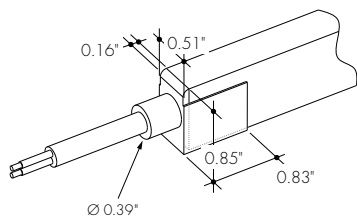

Kurba Medium Horizontal Static White

Field Bendable 24V System

Powerfeeds and Connectors

Power Feed Position Options and Orientation

NOTE: IMSB - Side 2 Feed not available with HB - Horizontal Bending

Linking and Extension Cable Options

END CONNECTOR

Injection-molded End Connector

-IME

BACK CONNECTOR

Injection-molded Back Connector

-IMB

SIDE CONNECTOR

Injection-molded Side Connector