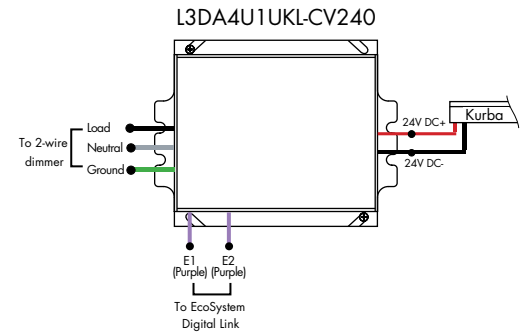

MODELS L3DA4U1UKL-CV240

Length	4.98"
Width	4.00"
Depth	2.62"