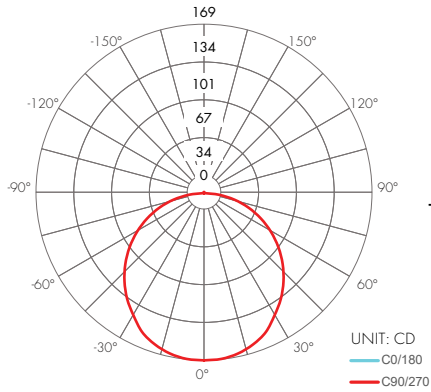

Kurba Medium Horizontal Static White

Field Bendable 24V System

Photometry

KBM-W-HB-48-22SO-30K-SF-NA-WH

Kurba Medium, Horizontal Bend, 4ft, 3000K, 22SO, Silicone Frosted Lens

Zonal Lumen Summary 3000K

Zone	Lumen	% Fixture
0-30	130	26.7%
0-40	179	36.6%
0-60	376	77.1%
0-90	487	99.8%
Total	488	100.0%