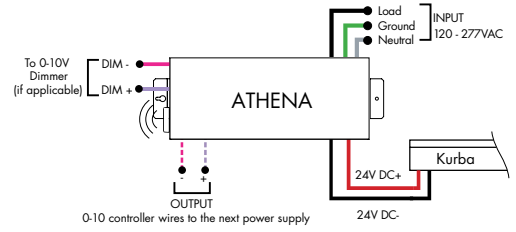

Kurba Medium Horizontal Static White

Field Bendable 24V System

Power Supplies

See Power Supply instructions and spec sheet for wiring information. For a complete list of compatible dimmers, see Compatible Dimming Chart on the Resources page.

For use with Static White

Athena 0-10V LED Driver

MODEL	INPUT CONTROL	ENVIRONMENT	WATTAGE	OUTPUT	FEATURE
PS-Power Supply, 120-277VAC	010V-LIN-0-10V Dimming (0.1%), Linear 010V-LOG-0-10V Dimming (0.1%), Logarithmic	D-Dry	96-96 Watts	24-24 VDC	AWNDR-Athena