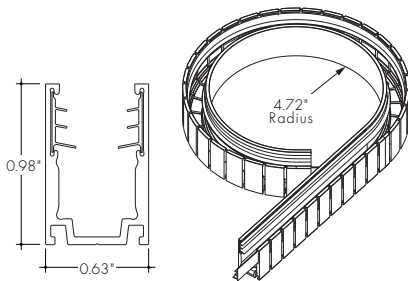

Bendable stainless steel mounting channel providing grip. For use with light strip mounted to the ceiling. **NOTE:** Compatible with IMB - Back Feed only