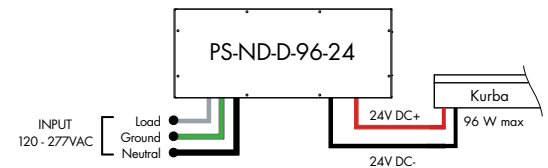

For use with Static White

DMX Dimming Power Supplies 0.1% 120VAC - 277VAC

MODEL	INPUT CONTROL	ENVIRONMENT	WATTAGE	OUTPUT
PS-Power Supply, 120-277VAC	ND-Non Dimming	D-Dry	96-96 Watts	24-24 VDC