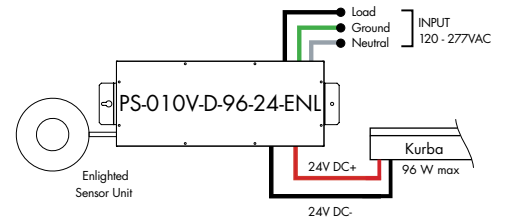

Kurba Medium Horizontal Static White

Field Bendable 24V System

Power Supplies

See Power Supply instructions and spec sheet for wiring information. For a complete list of compatible dimmers, see Compatible Dimming Chart on the Resources page.

For use with Static White

Athena 0-10V LED Driver

MODEL	INPUT CONTROL	ENVIRONMENT	WATTAGE	OUTPUT	FEATURE
PS-Power Supply, 120-277VAC	010V-0-10V Dimming (1%)	D-Dry	96-96 Watts	24-24 VDC	ENL-0-10V Enlightened