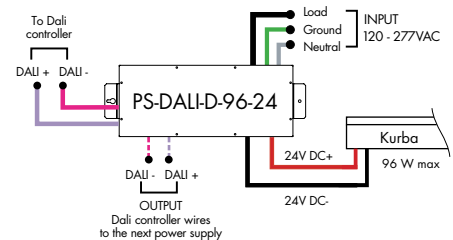

Model	96W	3X96
Length	14.40"	15.00"
Width	5.20"	6.62"
Depth	2.60"	4.56"