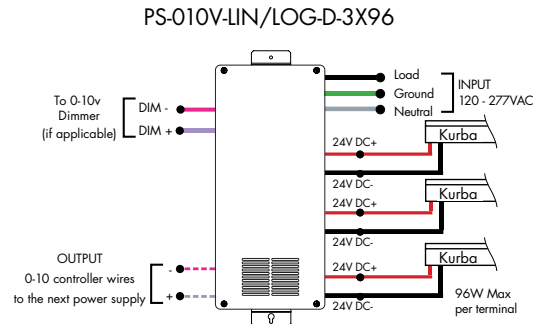

Compatibility: View a complete list of compatible dimmers on product page [Link](#)

0-10V - 1% dimming
MLV/ELV/TRIAC - 1% dimming, consult dimming compatibility chart

MODELS	PS-UNI-W-30W	PS-UNI-W-60W	PS-UNI-W-96W	PS-UNI-W-3X96W
Length	6.50"	7.40"	8.66"	11.85"
Width	3.73"	3.73"	3.73"	4.32"
Depth	1.61"	1.61"	1.61"	1.81"

MODELS	PS-UNI-D-30W	PS-UNI-D-60W	PS-UNI-D-96W	PS-UNI-D-3X96W
Length	8.77"	8.77"	8.11"	9.94"
Width	4.27"	4.27"	5.60"	7.61"
Depth	1.83"	1.83"	1.83"	2.02"

For use with Static White

0-10V Dimming Power Supplies 0.1% 120VAC - 277VAC

MODEL	POWER	OUTPUT	INPUT CONTROL	ENVIRONMENT
PS-Power Supply, 120-277VAC	96-96 Watts 3x96-3x96 Watts	24-24 VDC	010V-LIN-0-10V Dimming (0.1%), Linear 010V-LOG-0-10V Dimming (0.1%), Logarithmic	D-Dry

MODELS	96W	3X96
Length	14.40"	15.00"
Width	5.20"	6.62"
Depth	2.60"	4.45"