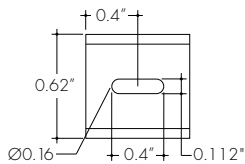

Mounting Accessories & Optional Connectors

MC-KBM-SAP-SM-0.8-SA

KBM Mounting Channel, Serrated Aluminum Profile, Surface Mount, 0.8in, Silver Anodized