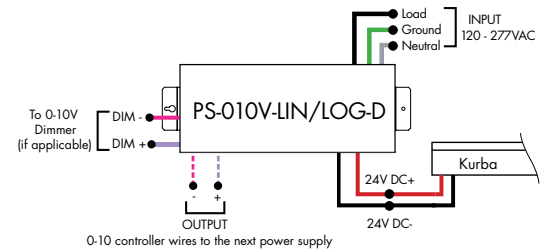

MODEL	POWER	OUTPUT	INPUT CONTROL	ENVIRONMENT
PS-Power Supply, 120-277VAC	96-96 Watts 3x96-3x96 Watts	24-24 VDC	010V-LIN-0-10V Dimming (0.1%), Linear 010V-LOG-0-10V Dimming (0.1%), Logarithmic	D-Dry

MODELS	96W	3X96
Length	14.40"	15.00"
Width	5.20"	6.62"
Depth	2.60"	4.45"