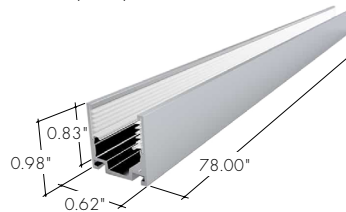

For use with light strip mounted to the ceiling. 1 recommended every 8 in.

MC-KBM-SAP-SM-78-SA

KBM Mounting Channel, Serrated Aluminum Profile, Surface Mount, 78in, Silver Anodized

For use with light strip mounted to the ceiling.