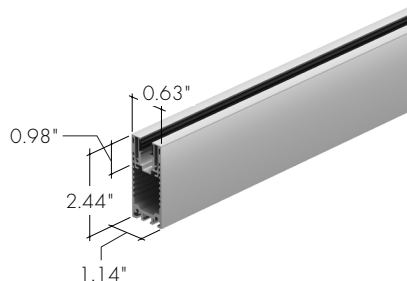

MC-KBM-RCWY-SM-78-SA

KBM Mounting Channel, Raceway, Surface Mount, 78in, Silver Anodized

Raceway channel allows for hidden cable management and is a superb option where tidiness is required. **NOTE:** Compatible with IMB - Back Feed only