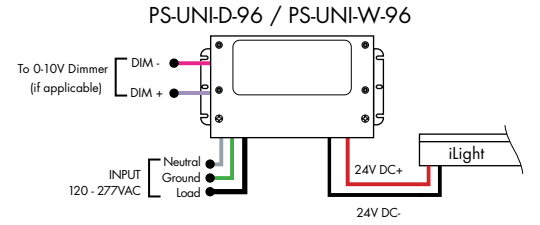

Kurba Medium Horizontal Static White

Field Bendable 24V System

Power Supplies

See Power Supply instructions and spec sheet for wiring information. For a complete list of compatible dimmers, see Compatible Dimming Chart on the Resources page.

For use with Static White

Ordering Code Universal Dimming Power Supplies 1% 120VAC - 277VAC

MODEL	INPUT CONTROL	ENVIRONMENT	WATTAGE	OUTPUT
PS-Power Supply, 120-277VAC	UNI-0-10V Dimming, Phase Dimming	D-Dry W-Wet	30-30 Watts 60-60 Watts 96-96 Watts 3x96-3x96 Watts	24-24 VDC

Compatibility: View a complete list of compatible dimmers on product page [Link](#)

0-10V - 1% dimming
MLV/ELV/TRIAC - 1% dimming, consult dimming compatibility chart

MODELS	PS-UNI-W-30W	PS-UNI-W-60W	PS-UNI-W-96W	PS-UNI-W-3X96W
Length	6.50"	7.40"	8.66"	11.85"
Width	3.73"	3.73"	3.73"	4.32"
Depth	1.61"	1.61"	1.61"	1.81"

MODELS	PS-UNI-D-30W	PS-UNI-D-60W	PS-UNI-D-96W	PS-UNI-D-3X96W
Length	8.77"	8.77"	8.11"	9.94"
Width	4.27"	4.27"	5.60"	7.61"
Depth	1.83"	1.83"	1.83"	2.02"