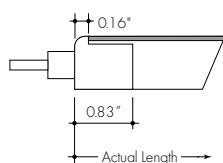

End Connector -IME