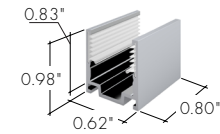

For use with light strip mounted to the ceiling. 1 recommended every 8 in.

MC-KBM-SAP-SM-78-SA

KBM Mounting Channel, Serrated Aluminum Profile, Surface Mount, 78in, Silver Anodized

For use with light strip mounted to the ceiling.