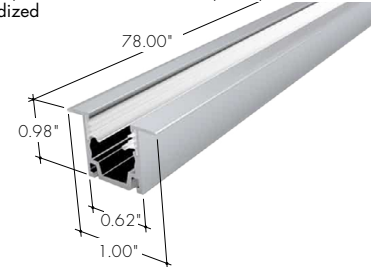

MC-KBM-FSAP-TR-78-SA

KBM Mounting Channel, Flanged Serrated Aluminum Profile, Trimmed Recessed Mount, 78in, Silver Anodized