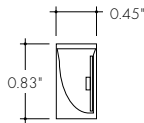

Kurba Medium Horizontal Static White

Field Bendable 24V System

Features

Kurba Medium is a dot free direct view, narrow profile, energy efficient and flexible LED strip suitable for outdoor wet locations capable of horizontal/side bends with a 2.5" bending radius. The silicone material offers excellent heat, weather, UV, and solvent resistance and has a special coating to repel dust and dirt accumulation.

Applications

Indoor/Outdoor dry & wet location

Materials

Silicone for red list approved, as well as heat, weather, UV, and solvent resistance

Dimming

Dimable down to 1% . Dot Free even illumination. Also available with Black Lens.

Average Life (L70)

50,000 Hours

Approvals

24VDC Class 2 wet listed, IP68

Warranty

3 years

Finish Options (see page 2 for additional information)

Base ☐ White

Premium ☐ Black ☐ Red ☐ Green ☐ Blue

Technical Information

Bending Direction	Horizontal		CCT INFO / LUMEN MULTIPLIER	
	22SO	33SO (Black Lens Only)	Color Temperature	Multiplier (ref. -3000K)
Output			2200K	0.80
Light Output at 3000K	122 lm/ft	21 lm/ft	2400K	0.90
Average Power Consumption at 4'	3.66 W/ft	3.66 W/ft	2700K	1.00
Efficacy	33 lm/W	6 lm/W	3000K	1.00
Ordering Increment	3.28"	2.19"	3500K	1.00
Maximum Run Length (In Series)	26'	26'	4000K	1.00
Operating Temperature Range	-40°F to 131°F	-40°F to 131°F	Note: 80 CRI	

Constraints

Horizontal Bend Direction

Bend LED in these positions only to avoid damage

Illuminated surface shown in gray

Horizontal Prohibited Bends

Twisting or bending LED in these positions will cause damage

Illuminated surface shown in gray

Do not make sharp bends near the endcap

Ordering Code