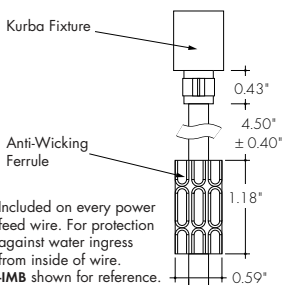

END CONNECTOR

Injection-molded End Connector

-IME

BACK CONNECTOR

Injection-molded Back Connector

-IMB

SIDE CONNECTOR

Injection-molded Side Connector

-IMSA

ENDCAP (NO CONNECTOR)

Injection-molded Cap (No Connector)

-NPF

ANTI-WICKING FERRULE

Included on every power feed wire

Included on every power feed wire. For protection against water ingress from inside of wire. -IMB shown for reference.