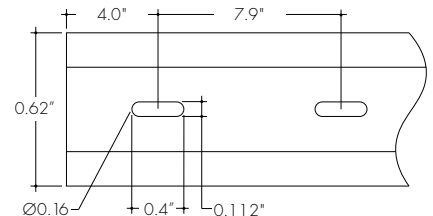

MC-KBM-FSAP-TR-78-SA

KBM Mounting Channel, Flanged Serrated Aluminum Profile, Trimmed Recessed Mount, 78in, Silver Anodized