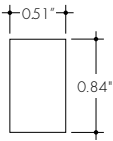

Kurba Medium Horizontal Static White

Field Bendable 24V System

Product Dimensions

Kurba Medium Cross Sections

Example Feed Position
IME - NPF
End Feed 1 to
No Power Feed

Example Feed Position
IMSA - NPF
Side 1 Feed to
No Power Feed