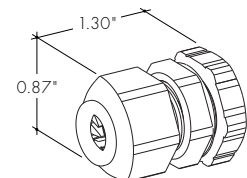

LVSP-WET-CM

Connector for splice box, low voltage for cable management, gray