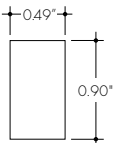

Example Feed Position
IMB - NPF
Back Feed 1 to
No Power Feed