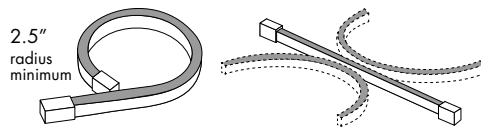

Premium Black Red Green Blue

Technical Information

Bending Direction	Horizontal		CCT INFO / LUMEN MULTIPLIER	
	22SO	33SO (Black Lens Only)	Color Temperature	Multiplier (ref. -3000K)
Output			2200K	0.80
Light Output at 3000K	122 lm/ft	21 lm/ft	2400K	0.90
Average Power Consumption at 4'	3.66 W/ft	3.66 W/ft	2700K	1.00
Efficacy	33 lm/W	6 lm/W	3000K	1.00
Ordering Increment	3.28"	2.19"	3500K	1.00
Maximum Run Length (In Series)	26'	26'	4000K	1.00
Operating Temperature Range	-40°F to 131°F	-40°F to 131°F	Note: 80 CRI	

Constraints

Horizontal Bend Direction

Bend LED in these positions only to avoid damage

Illuminated surface shown in gray

Horizontal Prohibited Bends

Twisting or bending LED in these positions will cause damage