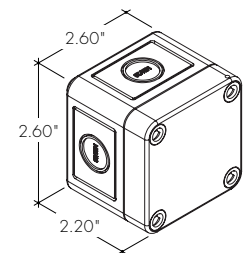

LVSP-WET

Splice box: wet rated, low voltage, gray