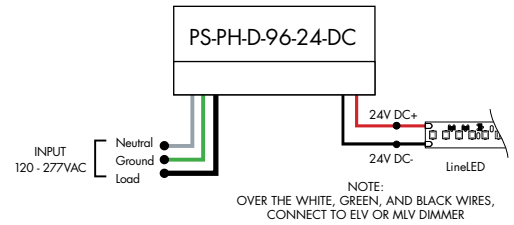

For use with Static White

Ordering Code Phase Dimming Power Supply 1% 120VAC - 277VAC

MODEL	INPUT CONTROL	ENVIRONMENT	WATTAGE	OUTPUT	OUTPUT CONTROL
PS-Power Supply, 120-277VAC	PH-Phase Dimming (Triac, ELV, MLV)	D-Dry	96-96 Watts	24-24 VDC	DC-Direct Current