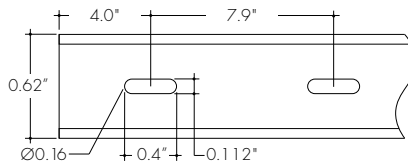

MC-KBM-SAP-SM-78-SA

KBM Mounting Channel, Serrated Aluminum Profile, Surface Mount, 78in, Silver Anodized