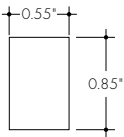

Kurba Medium Horizontal Static White

Field Bendable 24V System

Product Dimensions

Kurba Medium Cross Sections

Example Feed Position
IME - NPF
End Feed 1 to
No Power Feed

Example Feed Position
IMSA - NPF
Side 1 Feed to
No Power Feed