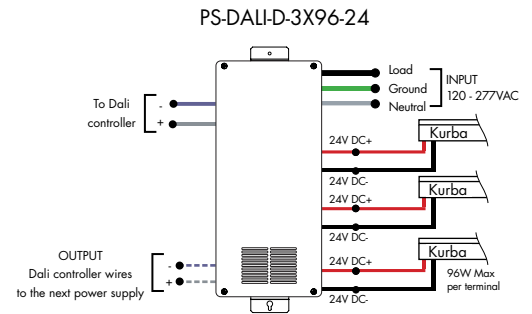

For use with Static White

DALI Dimming Power Supplies 0.1% 120VAC - 277VAC

MODEL	INPUT CONTROL	ENVIRONMENT	WATTAGE	OUTPUT
PS-Power Supply, 120-277VAC	DALI-DALI (0.1%)	D-Dry	96-96 Watts 3x96-3x96 Watts	24-24 VDC