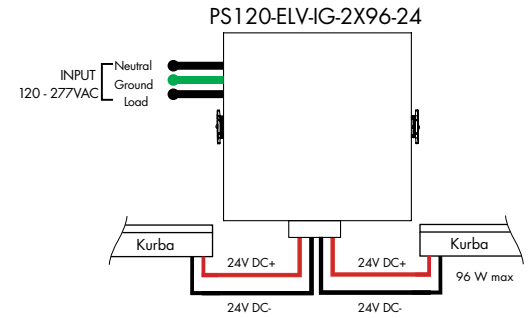

MODELS 2X96W

Length	8.40"
Width	8.30"
Depth	8.10"

Luminii is a Lutron OEM Advantage Partner

Lutron Power Supplies 1%

MODEL

L3DA4U1UKL-CV240

HiLume™ 1% EcoSystem Voltage LED driver
40W max

MODELS L3DA4U1UKL-CV240