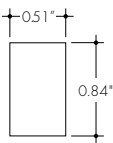

Example Feed Position
IME - IME
End Feed 1 and
End Feed 1