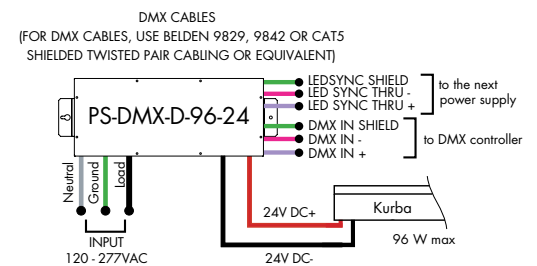

Kurba Medium Horizontal Static White

Field Bendable 24V System

Power Supplies

See Power Supply instructions and spec sheet for wiring information. For a complete list of compatible dimmers, see Compatible Dimming Chart on the Resources page.

For use with Static White

Athena 0-10V LED Driver

MODEL	INPUT CONTROL	ENVIRONMENT	WATTAGE	OUTPUT	FEATURE
PS-Power Supply, 120-277VAC	010V-0-10V Dimming (1%)	D-Dry	96-96 Watts	24-24 VDC	ENL-0-10V Enlightened

Model	96W
Length	14.40"
Width	5.20"
Depth	2.60"

For use with Static White

Requires Zonal Control

DMX Dimming Power Supplies 0.1% 120VAC - 277VAC

MODEL	INPUT CONTROL	ENVIRONMENT	WATTAGE	OUTPUT
PS-Power Supply, 120-277VAC	DMX-DMX (0.1%)	D-Dry	96-96 Watts 3x96-3x96 Watts	24-24 VDC

MODELS	96W	3X96
Length	14.40"	15.00"
Width	5.20"	6.62"
Depth	2.60"	4.56"

For use with Static White

DMX Dimming Power Supplies 0.1% 120VAC - 277VAC

MODEL	INPUT CONTROL	ENVIRONMENT	WATTAGE	OUTPUT
PS-Power Supply, 120-277VAC	ND-Non Dimming	D-Dry	96-96 Watts	24-24 VDC

MODELS	96W
Length	14.40"
Width	5.20"
Depth	2.60"