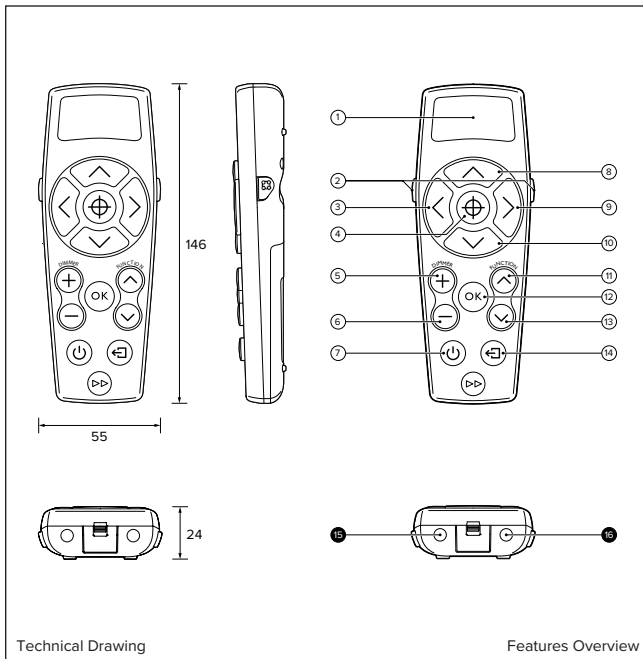

Professional Remote Controller

FEATURES OVERVIEW

- 1. OLED Display
- 2. Global Command
- 3. Pan Left
- 4. Select (Activate Laser)
- 5. Dim Up
- 6. Dim Down
- 7. Lamp On/Off
- 8. Tilt Up
- 9. Pan Right
- 10. Tilt Down
- 11. Function Up
- 12. Confirm/Send
- 13. Function Down
- 14. Back
- 15. Laser
- 16. Infrared Emitter

SPECIFICATION

CONSTRUCTION MATERIALS	Cast aluminium upper-body; Injection moulded lower-body; Silicone Keypad
EFFECTIVE RANGE	15-18m (depending on conditions)
INFRARED FREQUENCY	38KHz
POWER SUPPLY	3x AAA/LR03
POWER (ACTIVE)	0.3W
POWER (SCREEN ONLY)	0.12W
SCREEN	128 x 64 OLED Display
PRESET POSITIONS	10 (Default)
FINISH	Silver RAL9006
WEIGHT	0.104kg
COMPATIBILITY	Compatible with all RCL spotlights
FUNCTIONS	Pan Left/Right Tilt Up/Down Dimming 0-100% Lamp On/Off Record/Recall Scenes Special Functions