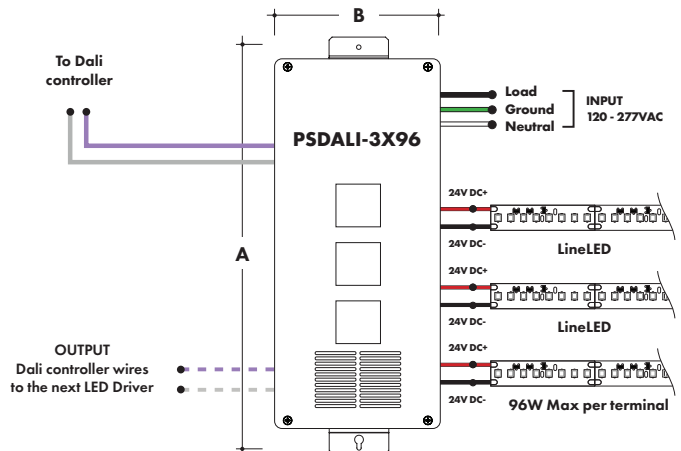

Features eldoLED's LINEARdrive configurable dimmable drivers

MODELS	96W	3X96
A Length	14.40"	15.75"
B Width	5.20"	6.62"
Depth	2.60"	4.95"

DALI Dimming Power Supplies

MODEL	POWER	OUTPUT
PSDALI	96	24
PSDALI - DALI Power Supply	96 - 96 Watt 3X96 - 3 X 96 Watt dims down to 0%	24 - 24 VDC

Features eldoLED's LINEARdrive configurable dimmable drivers

MODELS	96W	3X96
A Length	14.40"	15.75"
B Width	5.20"	6.62"
Depth	2.60"	4.95"

Power Supply

See fixture and power supply instructions & spec sheet for wiring information. Dimming possible in select models - view Luminii website for list of compatible dimmers.