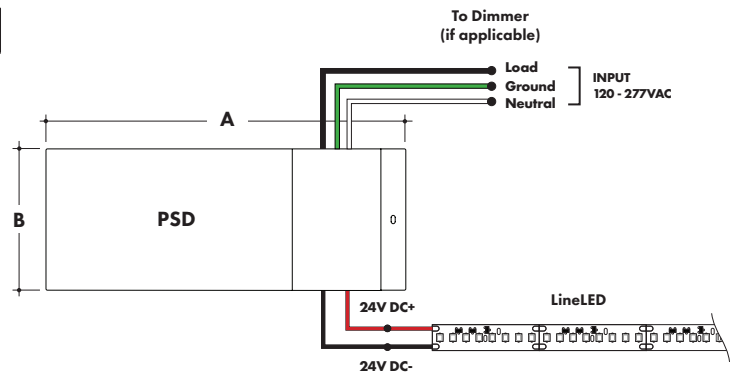

Power Supply

See fixture and power supply instructions & spec sheet for wiring information. Dimming possible in select models - view Luminii website for list of compatible dimmers.

Universal Power Supply

MODEL	POWER	OUTPUT
PDCU-W	96	24
PDCU-W - IP66 Wet Series	96 - 96 W 3X96 - 3X96 W	24 - 24 VDC
PDCU-D - IP20 Dry Series	30 - 30 W 60 - 60 W 96 - 96 W 3X96 - 3X96 W	

0-10V - 1% dimming
MLV/ELV/TRIAC - 1% dimming, consult dimming compatibility chart
Compatibility:
View a complete list of compatible dimmers on product page ([Link](#))

MODELS	PDCU-W 96W	PDCU-W 3X96W	PDCU-D 30W	PDCU-D 60W	PDCU-D 96W	PDCU-D 3X96W
A Length	8.66"	11.85"	6.10"	7.93"	8.25"	9.57"
B Width	3.73"	4.32"	3.35"	3.35"	4.10"	5.94"
Depth	1.61"	1.81"	1.33"	1.32"	1.56"	1.13"

Magnetic Low Voltage Dimming Power Supplies

MODEL	POWER	OUTPUT	INPUT
PSD	48	24	
PSD - PSD Series dims down to 0%	48 - 48 Watt 96 - 96 Watt 288 - 288 Watt (3 x 96Watt)	24 - 24 VDC	Blank - 120 V 240 - 240 V 277 - 277 V

MODELS	48W	96W	288W
A Length	11.25"	11.25"	13.06"
B Width	3.42"	3.42"	8.42"
Depth	3.42"	3.27"	4.47"

Enlighted Enabled Dimming Power Supplies:

MODEL	POWER	OUTPUT	DIMMING	LOCATION
PSV	96	24	ENL	D
PSV - PSV Series	96 - 96 Watt	24 - 24 VDC	ENL - Enlighted Dimming	D - Damp

MODELS	96W
A Length	14.40"
B Width	5.20"
Depth	2.60"