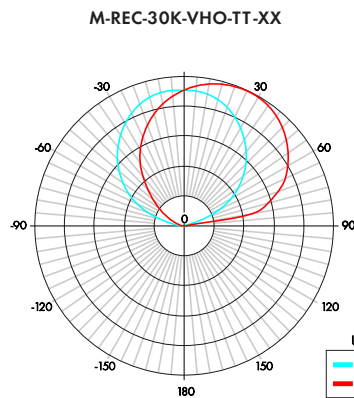

Zonal Lumen Summary 3000K

Zone	% Fixture
0 - 30	25%
0 - 40	41%
0 - 60	74%
0 - 90	99%
Total 0 - 180	100%