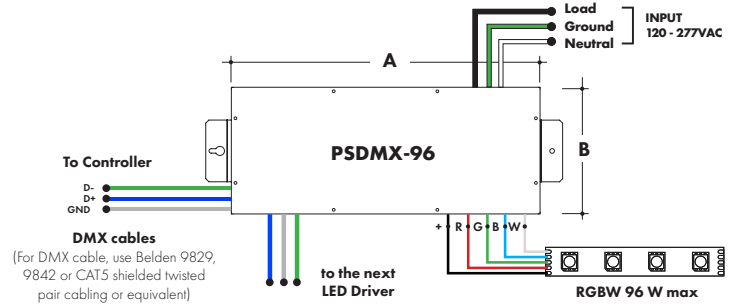

Power Supply

See fixture and power supply instructions & spec sheet for wiring information. Dimming possible in select models - view luminii website for list of compatible dimmers.

DMX Dimming Power Supplies

MODEL	POWER	OUTPUT
PSDMX	96	24
PSDMX - DMX Power Supply	96 - 96 Watt 3X96 - 3 X 96 Watt	24 - 24 VDC

Features eldoLED's LINEARdrive configurable dimmable drivers

MODELS	96W	3X96
A Length	14.40"	15.75"
B Width	5.20"	6.62"
Depth	2.60"	4.95"