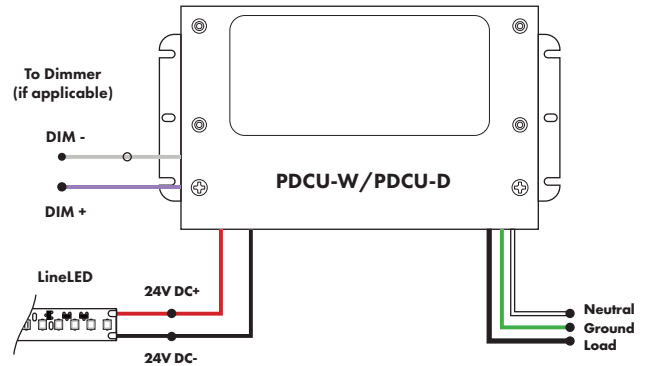

Power Supply

See fixture and power supply instructions & spec sheet for wiring information. Dimming possible in select models - view Luminii website for list of compatible dimmers.

Universal Power Supply

MODEL	POWER	OUTPUT
PDCU-W	96	24
PDCU-W - IP66 Wet Series	96 - 96 W 3X96 - 3X96 W	24 - 24 VDC
PDCU-D - IP20 Dry Series	30 - 30 W 60 - 60 W 96 - 96 W 3X96 - 3X96 W	

0-10V - 1% dimming
MLV/ELV/TRIAC - 1% dimming, consult dimming compatibility chart
Compatibility:
View a complete list of compatible dimmers on product page ([Link](#))

MODELS	PDCU-W 96W	PDCU-W 3X96W	PDCU-D 30W	PDCU-D 60W	PDCU-D 96W	PDCU-D 3X96W
A Length	8.66"	11.85"	6.10"	7.93"	8.25"	9.57"
B Width	3.73"	4.32"	3.35"	3.35"	4.10"	5.94"
Depth	1.61"	1.81"	1.33"	1.32"	1.56"	1.13"

Magnetic Low Voltage Dimming Power Supplies

MODEL	POWER	OUTPUT	INPUT
PSD	48	24	
PSD - PSD Series dims down to 0%	48 - 48 Watt 96 - 96 Watt 288 - 288 Watt (3 x 96Watt)	24 - 24 VDC	Blank - 120 V 240 - 240 V 277 - 277 V

MODELS	48W	96W	288W
A Length	11.25"	11.25"	13.06"
B Width	3.42"	3.42"	8.42"
Depth	3.42"	3.27"	4.47"