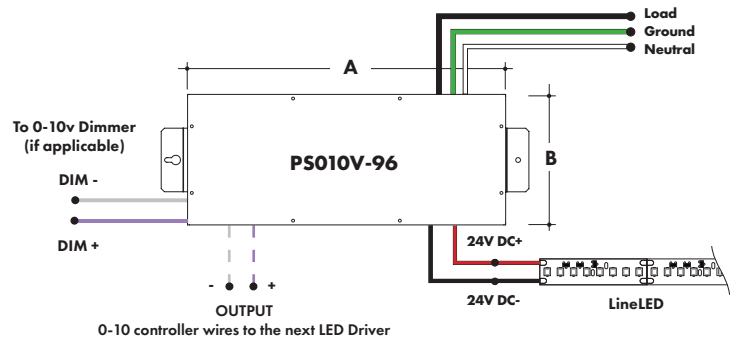

Power Supply

See fixture and power supply instructions & spec sheet for wiring information. Dimming possible in select models - view Luminii website for list of compatible dimmers.

0-10V Dimming Power Supplies

MODEL	POWER	OUTPUT	DIMMING
PS010V	96	24	LIN
PS010V - 0-10V Power Supply dims down to 0%	96 - 96 Watt 3X96 - 3 X 96 Watt	24 - 24 VDC	LIN - Linear LOG - Logarithmic

MODELS	96W	3X96
A Length	14.40"	15.75"
B Width	5.20"	6.62"
Depth	2.60"	4.95"