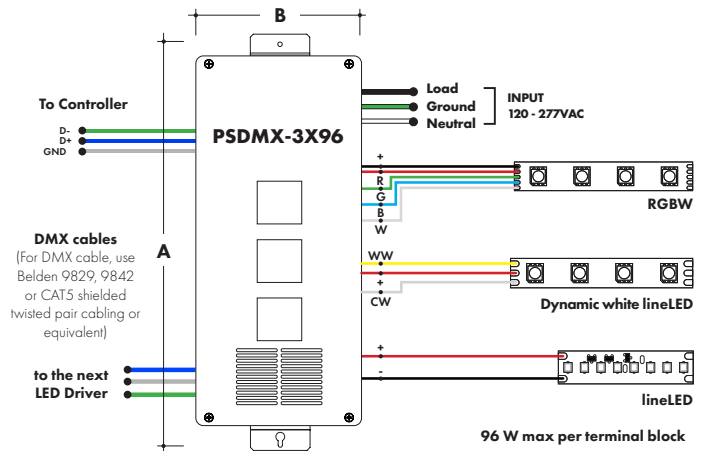

Power Supply

See fixture and power supply instructions & spec sheet for wiring information. Dimming possible in select models - view luminii website for list of compatible dimmers.

DMX Dimming Power Supplies

MODEL	POWER	OUTPUT
PSDMX	96	24
PSDMX - DMX Power Supply	96 - 96 Watt 3X96 - 3 X 96 Watt	24 - 24 VDC

Features eldoLED's LINEARdrive configurable dimmable drivers

MODELS	96W	3X96
A Length	14.40"	15.75"
B Width	5.20"	6.62"
Depth	2.60"	4.95"