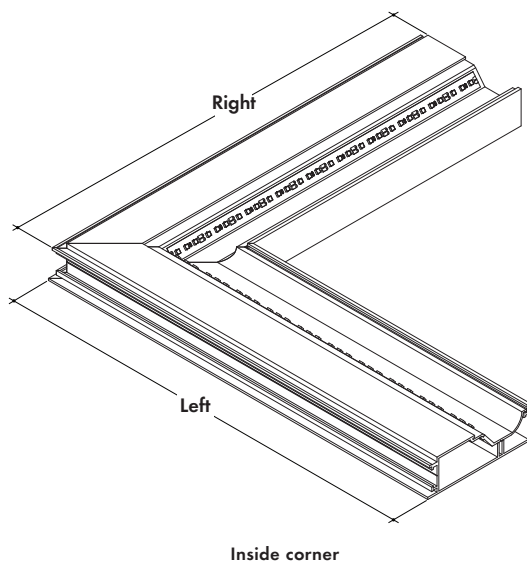

Features

Designed with high efficacy and minimal size in mind, the mCove lighting system is available with long throw and tall throw reflectors, multiple light outputs and color temperature. The black and white finishes are complemented by a paint ready option. Individual fixtures connect easily together to reach long continuous run with no visible dark spots. Compatible with both remote and integrated power supplies. Approved for closet/storage space installation per NEC 410.16(A)(3) and 410.16(C)(5).

LED Type

- Standard
- High Efficacy

Finish Options

-  Black powder coated
-  White powder coated
-  Paint Ready

Profile Dimensions | mCove Rectangle, all LED options

Corner Options

Ordering Code

MODEL	RUN TYPE	CCT	OUTPUT	REFLECTOR	FINISH	POWER FEED POSITION/TYPE
M-REC	12	19K	LO	LT	WH	PFL
M-REC - mCove Rectangle	12"-144" - 4" increments CR-XX - Continuous Straight Run - estimated run length in feet CL - Continuous Layout	LL 19K - 1900K 22K - 2200K 24K - 2400K 27K - 2700K 29K - 2900K 30K - 3000K 35K - 3500K 41K - 4100K	LO - Low SO - Standard MO - Medium HO - High VHO - Very High	LT - Long Throw TT - Short Throw	WH - White BK - Black PR - Paint Ready	PFL - Power Feed Left PFR - Power Feed Right *CR - Continuous Straight Run **CL - Continuous Layout
		HE 27K - 2700K 30K - 3000K 35K - 3500K 40K - 4000K	HELO - Low HESO - Standard HEMO - Medium HEHO - High	LT - Long Throw TT - Short Throw	WH - White BK - Black PR - Paint Ready	PFL - Power Feed Left PFR - Power Feed Right *CR - Continuous Straight Run **CL - Continuous Layout