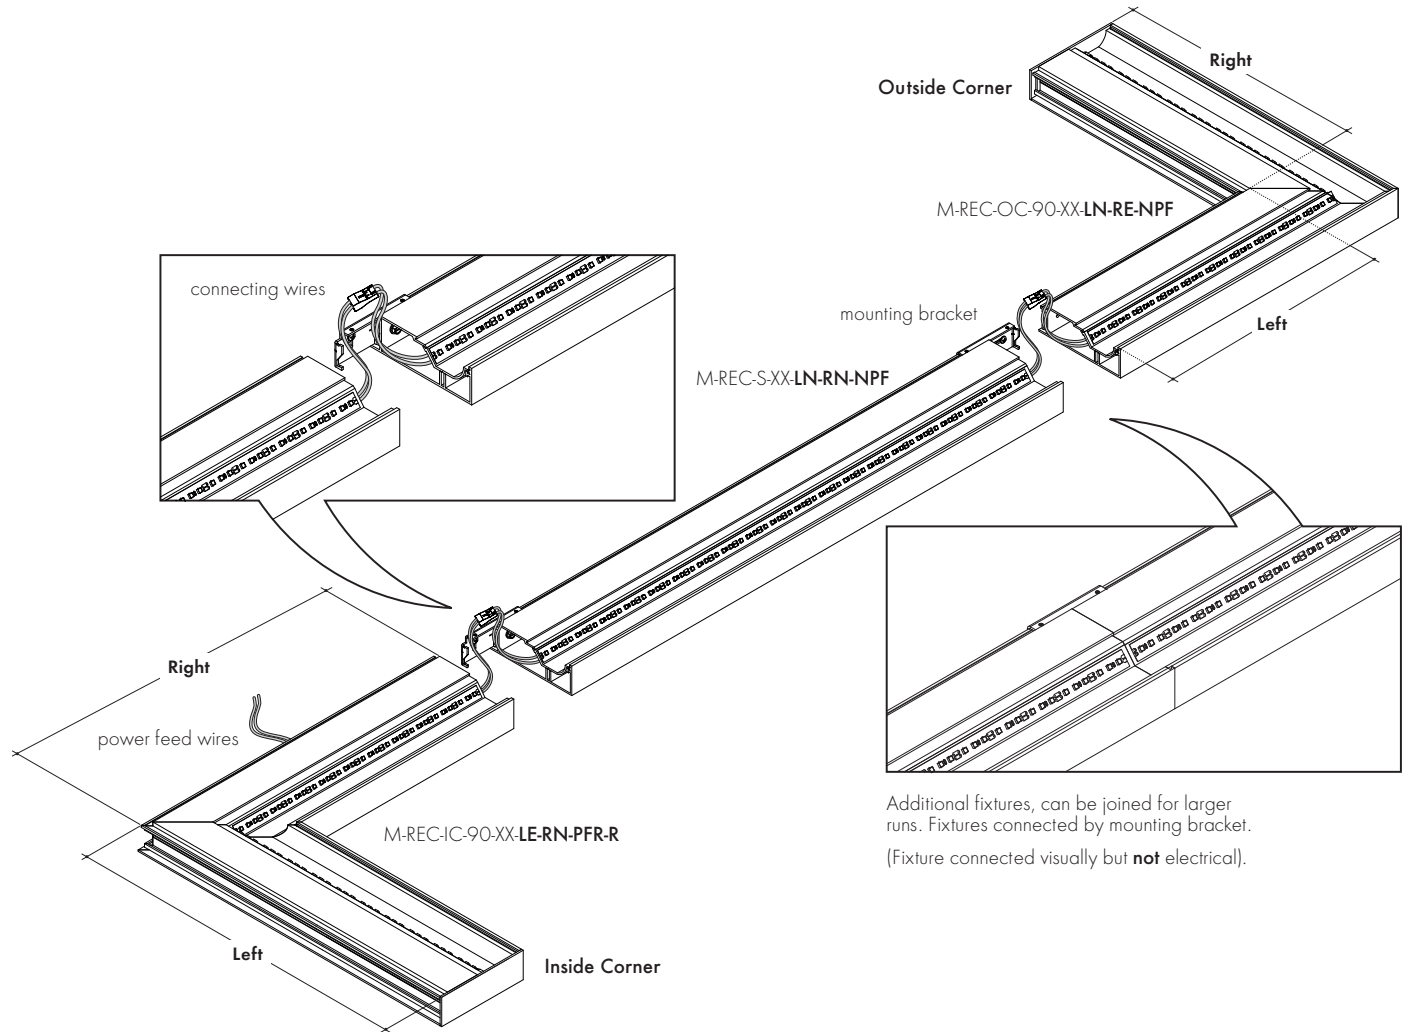

Technical Information

Sample layout of power feed connections

Join fixtures together

Technical Information

Sample layout of power feed connections

Output	Inside Corner Actual Length	Outside Corner Actual Length	Actual Tape Length (Outside)
LO (LL18)	14-13/16" x 14-13/16"	10" x 10"	11-14/16"
SO (LL30)	15-1/4" x 15-1/4"	10-7/16" x 10-7/16"	12-5/16"
MO (LL36)	14-13/16" x 14-13/16"	10" x 10"	11-14/16"
HO (LL54)	14-3/4" x 14-3/4"	9-15/16" x 9-15/16"	11-13/16"
VHO (LL72)	14-3/4" x 14-3/4"	9-15/16" x 9-15/16"	11-13/16"
HELO (LL48)	14-3/4" x 14-3/4"	9-15/16" x 9-15/16"	11-13/16"
HESO (LL48)	14-3/4" x 14-3/4"	9-15/16" x 9-15/16"	11-13/16"
HEMO (LL48)	14-3/4" x 14-3/4"	9-15/16" x 9-15/16"	11-13/16"
HEHO (LL48)	14-3/4" x 14-3/4"	9-15/16" x 9-15/16"	11-13/16"