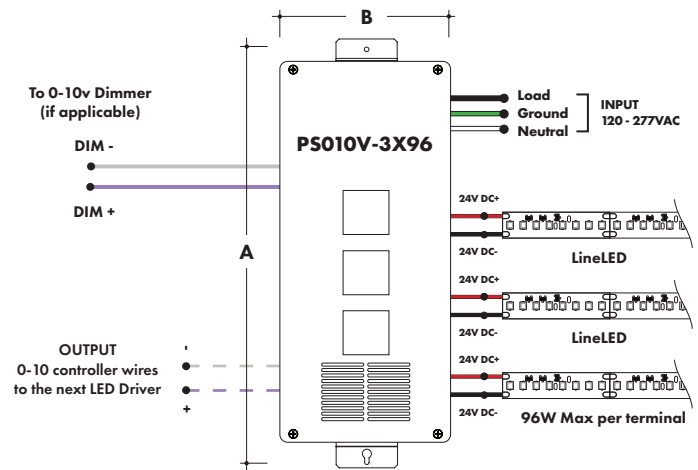

MODELS	48W	96W	288W
A Length	11.25"	11.25"	13.06"
B Width	3.42"	3.42"	8.42"
Depth	3.42"	3.27"	4.47"

Enlighted Enabled Dimming Power Supplies:

MODEL	POWER	OUTPUT	DIMMING	LOCATION
PSV	96	24	ENL	D
PSV - PSV Series	96 - 96 Watt	24 - 24 VDC	ENL - Enlighted Dimming	D - Damp

MODELS	96W
A Length	14.40"
B Width	5.20"
Depth	2.60"

Power Supply

See fixture and power supply instructions & spec sheet for wiring information. Dimming possible in select models - view Luminii website for list of compatible dimmers.

0-10V Dimming Power Supplies

MODEL	POWER	OUTPUT	DIMMING
PS010V	96	24	LIN
PS010V - 0-10V Power Supply dims down to 0%	96 - 96 Watt 3X96 - 3 X 96 Watt	24 - 24 VDC	LIN - Linear LOG - Logarithmic

MODELS	96W	3X96
A Length	14.40"	15.75"
B Width	5.20"	6.62"
Depth	2.60"	4.95"