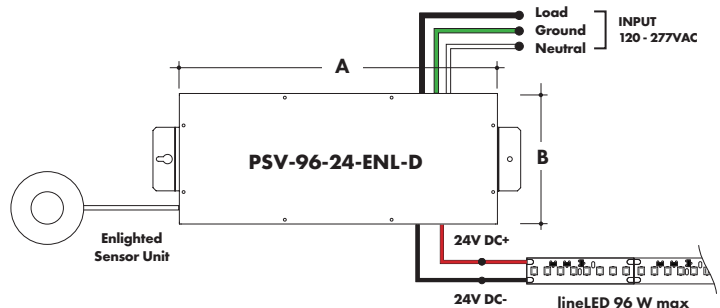

MODELS	48W	96W	288W
A Length	11.25"	11.25"	13.06"
B Width	3.42"	3.42"	8.42"
Depth	3.42"	3.27"	4.47"

Enlighted Enabled Dimming Power Supplies:

MODEL	POWER	OUTPUT	DIMMING	LOCATION
PSV	96	24	ENL	D
PSV - PSV Series	96 - 96 Watt	24 - 24 VDC	ENL - Enlighted Dimming	D - Damp

MODELS	96W
A Length	14.40"
B Width	5.20"
Depth	2.60"

Power Supply

See fixture and power supply instructions & spec sheet for wiring information. Dimming possible in select models - view Luminii website for list of compatible dimmers.