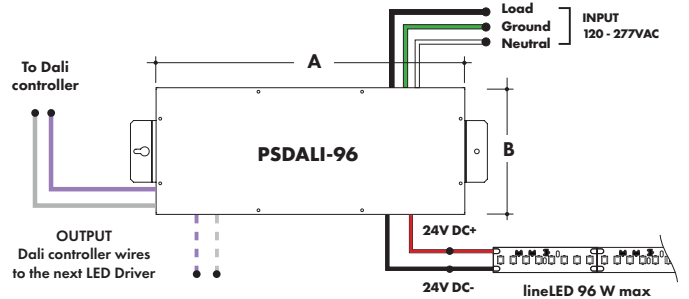

DALI Dimming Power Supplies

MODEL	POWER	OUTPUT
PSDALI	96	24
PSDALI - DALI Power Supply	96 - 96 Watt 3X96 - 3 X 96 Watt dims down to 0%	24 - 24 VDC

Features eldoLED's LINEARdrive configurable dimmable drivers

MODELS	96W	3X96
A Length	14.40"	15.75"
B Width	5.20"	6.62"
Depth	2.60"	4.95"