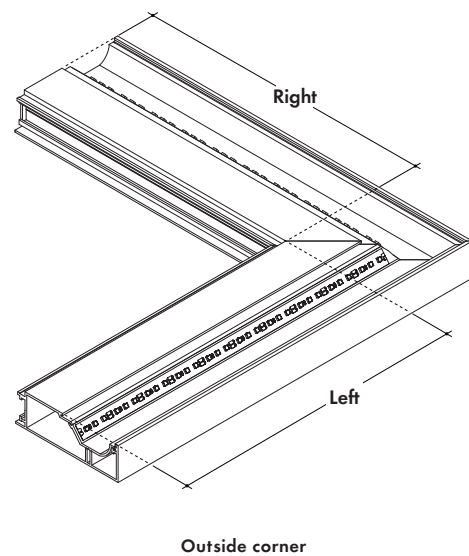

Features

Designed with high efficacy and minimal size in mind, the mCove lighting system is available with long throw and tall throw reflectors, multiple light outputs and color temperature. The black and white finishes are complemented by a paint ready option. Individual fixtures connect easily together to reach long continuous run with no visible dark spots. Compatible with both remote and integrated power supplies. Approved for closet/storage space installation per NEC 410.16(A)(3) and 410.16(C)(5).

LED Type

- Standard
- High Efficacy

Finish Options

-  Black powder coated
-  White powder coated
-  Paint Ready

Profile Dimensions | mCove Rectangle, all LED options

Corner Options

Ordering Code

MODEL	RUN TYPE	CCT	OUTPUT	REFLECTOR	FINISH	POWER FEED POSITION/TYPE
M-REC	12	19K	LO	LT	WH	PFL
M-REC - mCove Rectangle	12"-144" - 4" increments CR-XX - Continuous Straight Run - estimated run length in feet CL - Continuous Layout	LL 19K - 1900K 22K - 2200K 24K - 2400K 27K - 2700K 29K - 2900K 30K - 3000K 35K - 3500K 41K - 4100K	LO - Low SO - Standard MO - Medium HO - High VHO - Very High	LT - Long Throw TT - Short Throw	WH - White BK - Black PR - Paint Ready	PFL - Power Feed Left PFR - Power Feed Right *CR - Continuous Straight Run **CL - Continuous Layout
		HE 27K - 2700K 30K - 3000K 35K - 3500K 40K - 4000K	HELO - Low HESO - Standard HEMO - Medium HEHO - High	LT - Long Throw TT - Short Throw	WH - White BK - Black PR - Paint Ready	PFL - Power Feed Left PFR - Power Feed Right *CR - Continuous Straight Run **CL - Continuous Layout