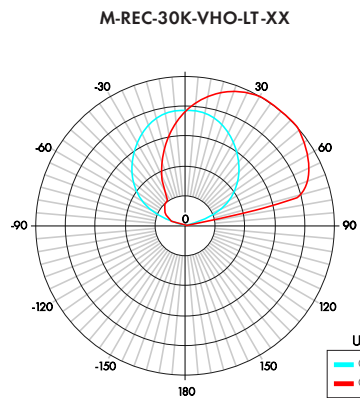

Ordering Code

MODEL	RUN TYPE	CCT	OUTPUT	REFLECTOR	FINISH	POWER FEED POSITION/TYPE
M-REC	12	19K	LO	LT	WH	PFL
M-REC - mCove Rectangle	12"-144" - 4" increments CR-XX - Continuous Straight Run - estimated run length in feet CL - Continuous Layout	LL 19K - 1900K 22K - 2200K 24K - 2400K 27K - 2700K 29K - 2900K 30K - 3000K 35K - 3500K 41K - 4100K	LO - Low SO - Standard MO - Medium HO - High VHO - Very High	LT - Long Throw TT - Short Throw	WH - White BK - Black PR - Paint Ready	PFL - Power Feed Left PFR - Power Feed Right *CR - Continuous Straight Run **CL - Continuous Layout
		HE 27K - 2700K 30K - 3000K 35K - 3500K 40K - 4000K	HELO - Low HESO - Standard HEMO - Medium HEHO - High	LT - Long Throw TT - Short Throw	WH - White BK - Black PR - Paint Ready	PFL - Power Feed Left PFR - Power Feed Right *CR - Continuous Straight Run **CL - Continuous Layout

Photometry

Zonal Lumen Summary 3000K

Zone	% Fixture
0 - 30	22%
0 - 40	37%
0 - 60	69%
0 - 90	99%
Total 0 - 180	100%