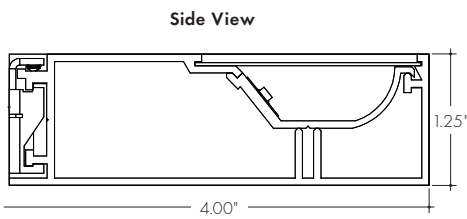

Profile Dimensions | mCove Rectangle, all LED options