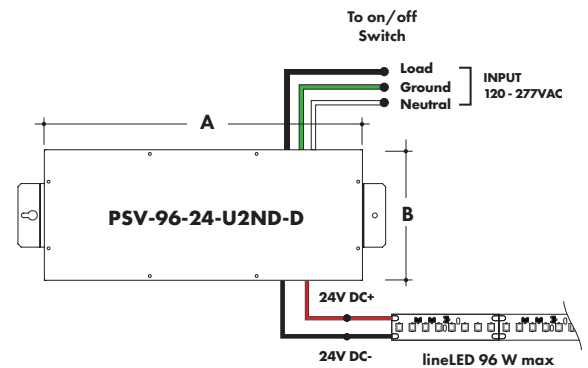

Non-Dimming Power Supply

MODEL	POWER	OUTPUT	DIMMING	LOCATION
PSV	96	24	U2ND	D
PSV - PSV Series	96 - 96 Watt	24 - 24 VDC	U2ND - Non Dimming	D - Damp

MODELS	96W
A Length	14.40"
B Width	5.20"
Depth	2.60"