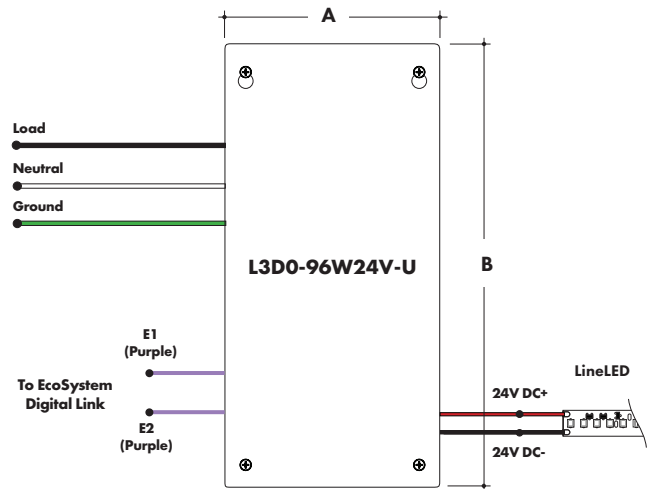

Luminii is a Lutron OEM Advantage Partner

MODEL

L3D0-96W24V-U

HiLume™ 0.1% EcoSystem Voltage LED Driver with Soft-On, Fade-to-Black™

MODELS	L3D0
A Length	10.50"
B Width	5.50"
Depth	2.00"