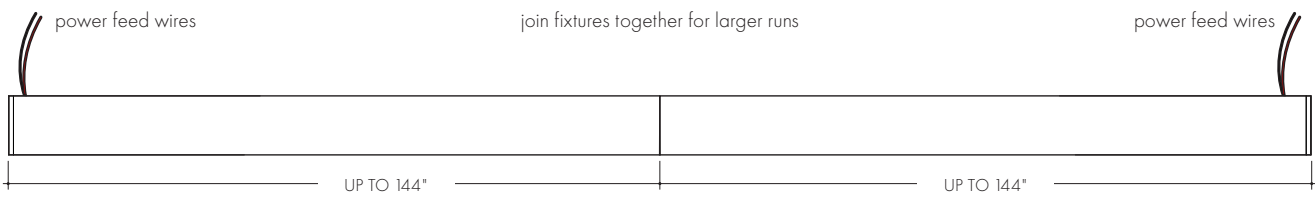

Technical Information

Sample layout of power feed connections

Join fixtures together

Technical Information

Sample layout of power feed connections

Output	Inside Corner Actual Length	Outside Corner Actual Length	Actual Tape Length (Outside)
LO (LL18)	14-13/16" x 14-13/16"	10" x 10"	11-14/16"
SO (LL30)	15-1/4" x 15-1/4"	10-7/16" x 10-7/16"	12-5/16"
MO (LL36)	14-13/16" x 14-13/16"	10" x 10"	11-14/16"
HO (LL54)	14-3/4" x 14-3/4"	9-15/16" x 9-15/16"	11-13/16"
VHO (LL72)	14-3/4" x 14-3/4"	9-15/16" x 9-15/16"	11-13/16"
HELO (LL48)	14-3/4" x 14-3/4"	9-15/16" x 9-15/16"	11-13/16"
HESO (LL48)	14-3/4" x 14-3/4"	9-15/16" x 9-15/16"	11-13/16"
HEMO (LL48)	14-3/4" x 14-3/4"	9-15/16" x 9-15/16"	11-13/16"
HEHO (LL48)	14-3/4" x 14-3/4"	9-15/16" x 9-15/16"	11-13/16"