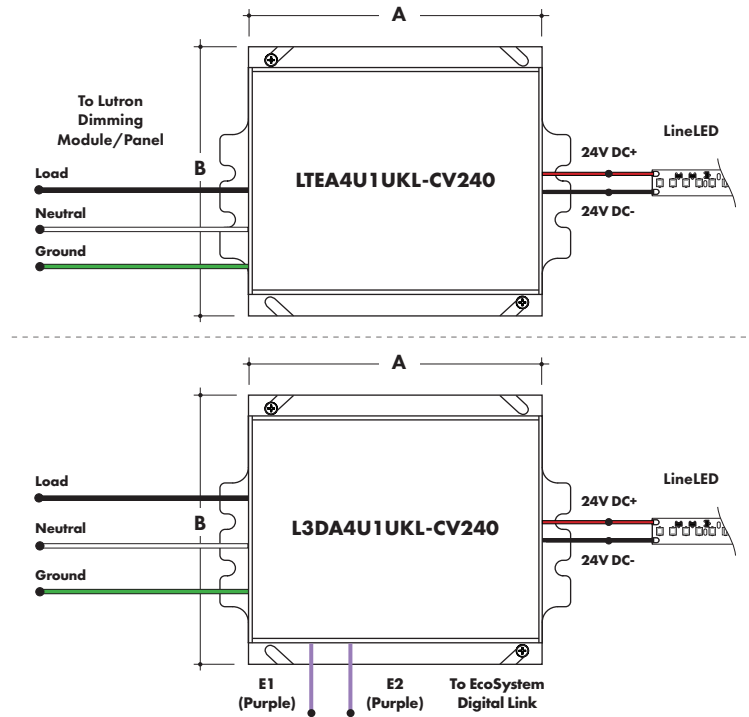

MODELS	96W
A Length	14.40"
B Width	5.20"
Depth	2.60"

Power Supply

See fixture and power supply instructions & spec sheet for wiring information. Dimming possible in select models - view Luminii website for list of compatible dimmers.

Features eldoLED's LINEARdrive configurable dimmable drivers

MODELS	96W	3X96
A Length	14.40"	15.75"
B Width	5.20"	6.62"
Depth	2.60"	4.95"

Power Supply

See fixture and power supply instructions & spec sheet for wiring information. Dimming possible in select models - view Luminii website for list of compatible dimmers.

Luminii is a Lutron OEM Advantage Partner

MODEL

LTEA4U1UKL-CV240

Lutron - HiLume™ 1% 2-wire LED Driver
(120V forward phase only)

MODEL

L3DA4U1UKL-CV240

HiLume™ 1% EcoSystem Voltage LED driver

MODELS	LTEA4U1UKL-CV240	L3DA4U1UKL-CV240
A Length	4.89"	4.98"
B Width	4.00"	4.00"
Depth	2.62"	2.62"

MODELS	Dual Circuit
A Length	8.40"
B Width	8.30"
Depth	8.10"