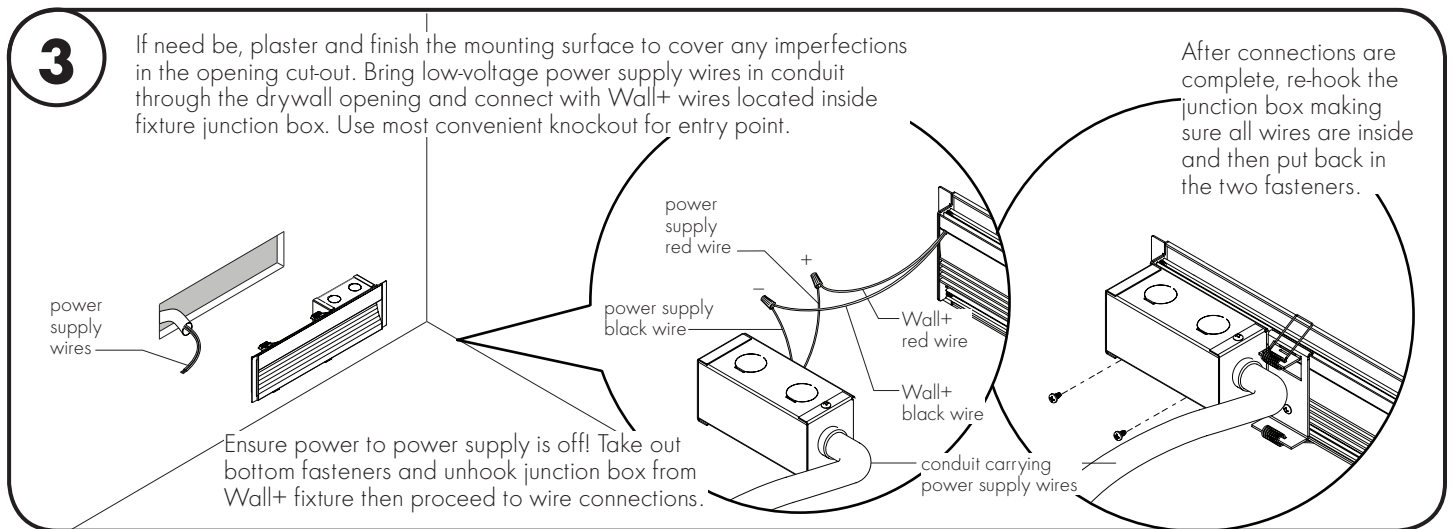

Wall + Installation Instructions

Model WP-

7777 Merrimac Ave
Niles, IL 60714
T 224.333.6033
F 224.757.7557
info@luminii.com
www.luminii.com

Please read all instructions prior to installation and keep for future reference!

1. PRODUCT TO BE INSTALLED BY A QUALIFIED ELECTRICIAN
2. USE ONLY WITH CLASS 2 POWER UNIT
3. 24 VOLTS DC
4. SUITABLE FOR DAMP LOCATIONS
5. WALL MOUNT ONLY
6. SUITABLE FOR INSTALLATION WITHIN THE CLOSET STORAGE SPACE
7. TYPE IC (CEILING & WALL)
8. INHERENTLY PROTECTED

Page 1 of 2