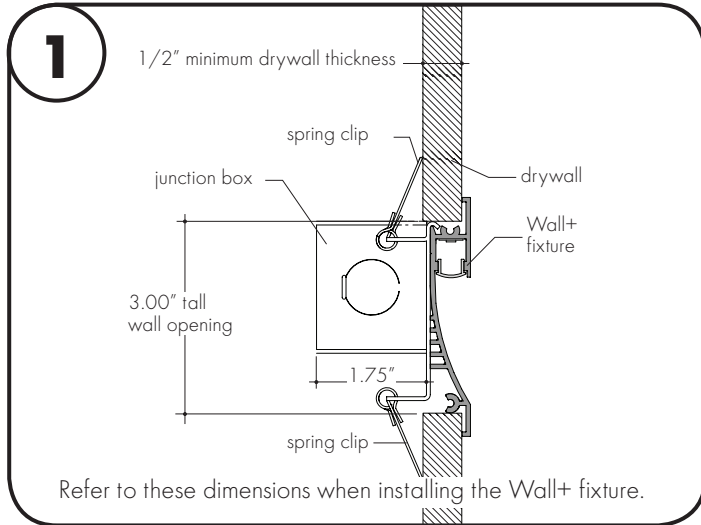

Wall + Installation Instructions

Model WP-

7777 Merrimac Ave
Niles, IL 60714
T 224.333.6033
F 224.757.7557
info@luminii.com
www.luminii.com

Please read all instructions prior to installation and keep for future reference!

1. PRODUCT TO BE INSTALLED BY A QUALIFIED ELECTRICIAN
2. USE ONLY WITH CLASS 2 POWER UNIT
3. 24 VOLTS DC
4. SUITABLE FOR DAMP LOCATIONS
5. WALL MOUNT ONLY
6. SUITABLE FOR INSTALLATION WITHIN THE CLOSET STORAGE SPACE
7. TYPE IC (CEILING & WALL)
8. INHERENTLY PROTECTED

Page 1 of 2