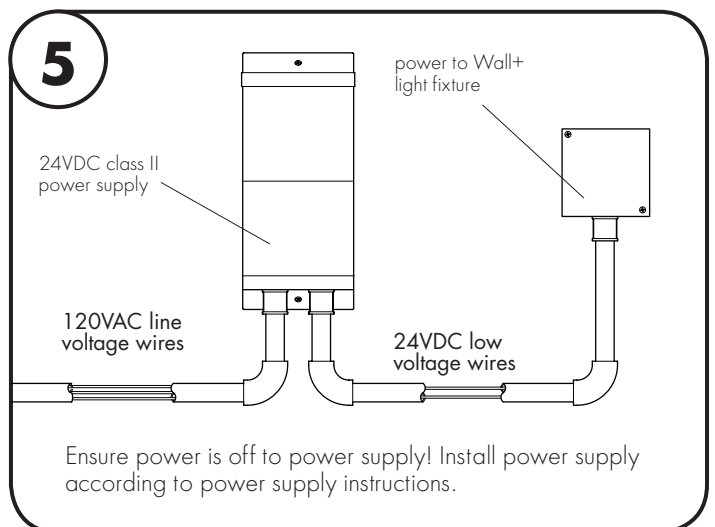

Wall + Installation Instructions

Model WP-

7777 Merrimac Ave
Niles, IL 60714
T 224.333.6033
F 224.757.7557
info@luminii.com
www.luminii.com

Please read all instructions prior to installation and keep for future reference!

1. PRODUCT TO BE INSTALLED BY A QUALIFIED ELECTRICIAN
2. USE ONLY WITH CLASS 2 POWER UNIT
3. 24 VOLTS DC
4. SUITABLE FOR DAMP LOCATIONS
5. WALL MOUNT ONLY
6. SUITABLE FOR INSTALLATION WITHIN THE CLOSET STORAGE SPACE
7. TYPE IC (CEILING & WALL)
8. INHERENTLY PROTECTED

Page 1 of 2