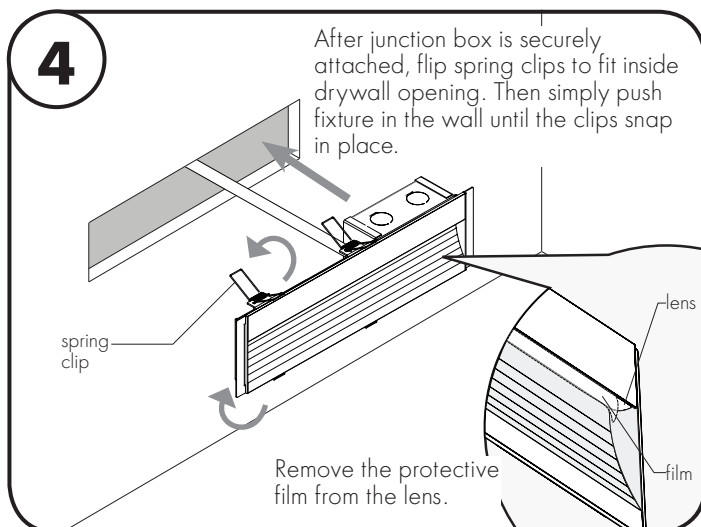

Wall + Installation Instructions

Model WP-

7777 Merrimac Ave
Niles, IL 60714
T 224.333.6033
F 224.757.7557
info@luminii.com
www.luminii.com

Please read all instructions prior to installation and keep for future reference!

1. PRODUCT TO BE INSTALLED BY A QUALIFIED ELECTRICIAN
2. USE ONLY WITH CLASS 2 POWER UNIT
3. 24 VOLTS DC
4. SUITABLE FOR DAMP LOCATIONS
5. WALL MOUNT ONLY
6. SUITABLE FOR INSTALLATION WITHIN THE CLOSET STORAGE SPACE
7. TYPE IC (CEILING & WALL)
8. INHERENTLY PROTECTED

Page 1 of 2