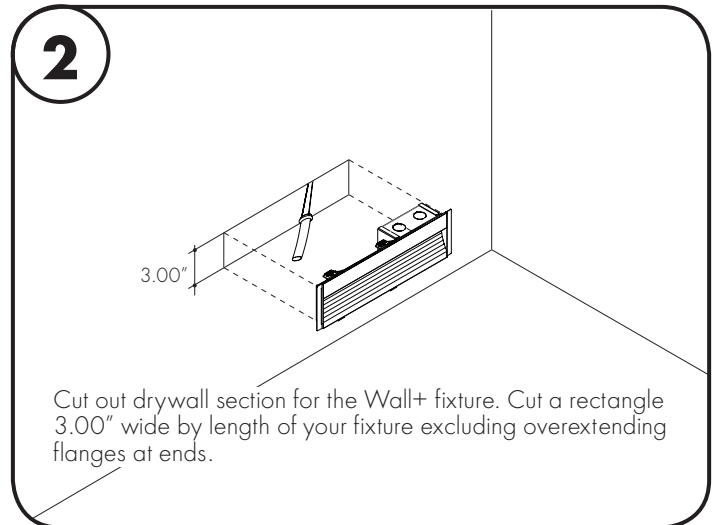

Wall + Installation Instructions

Model WP-

7777 Merrimac Ave
Niles, IL 60714
T 224.333.6033
F 224.757.7557
info@luminii.com
www.luminii.com

Please read all instructions prior to installation and keep for future reference!

1. PRODUCT TO BE INSTALLED BY A QUALIFIED ELECTRICIAN
2. USE ONLY WITH CLASS 2 POWER UNIT
3. 24 VOLTS DC
4. SUITABLE FOR DAMP LOCATIONS
5. WALL MOUNT ONLY
6. SUITABLE FOR INSTALLATION WITHIN THE CLOSET STORAGE SPACE
7. TYPE IC (CEILING & WALL)
8. INHERENTLY PROTECTED

Page 1 of 2