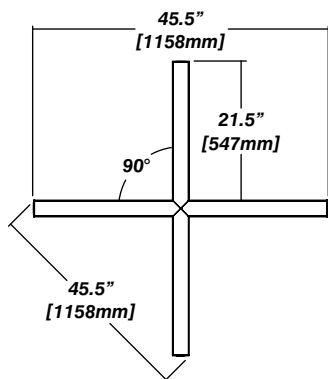

Vesta Chandeliers

Vesta Y chandelier

dimensions

related products

X shape

triangle

square

hexagon

Vesta X chandelier

dimensions

related products

Y shape

triangle

square

hexagon

features

Vesta Triangle chandelier

dimensions

related products

Y shape

X shape

square

hexagon

features

Vesta Hexagon chandelier

dimensions

related products

Y shape

X shape

triangle

square

features