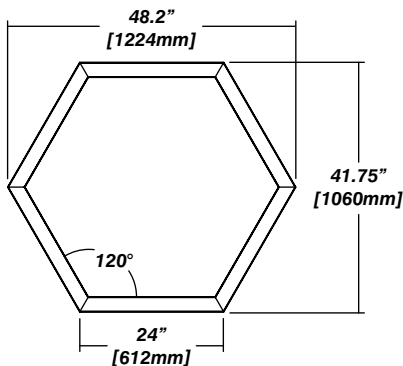

Vesta X chandelier

dimensions

related products

Y shape

triangle

square

hexagon

features

Vesta Triangle chandelier

dimensions

related products

Y shape

X shape

square

hexagon

features

Vesta Square chandelier

dimensions

related products

Y shape

X shape

triangle

hexagon

features

Vesta Hexagon chandelier

dimensions

related products

Y shape

X shape

triangle

square

features