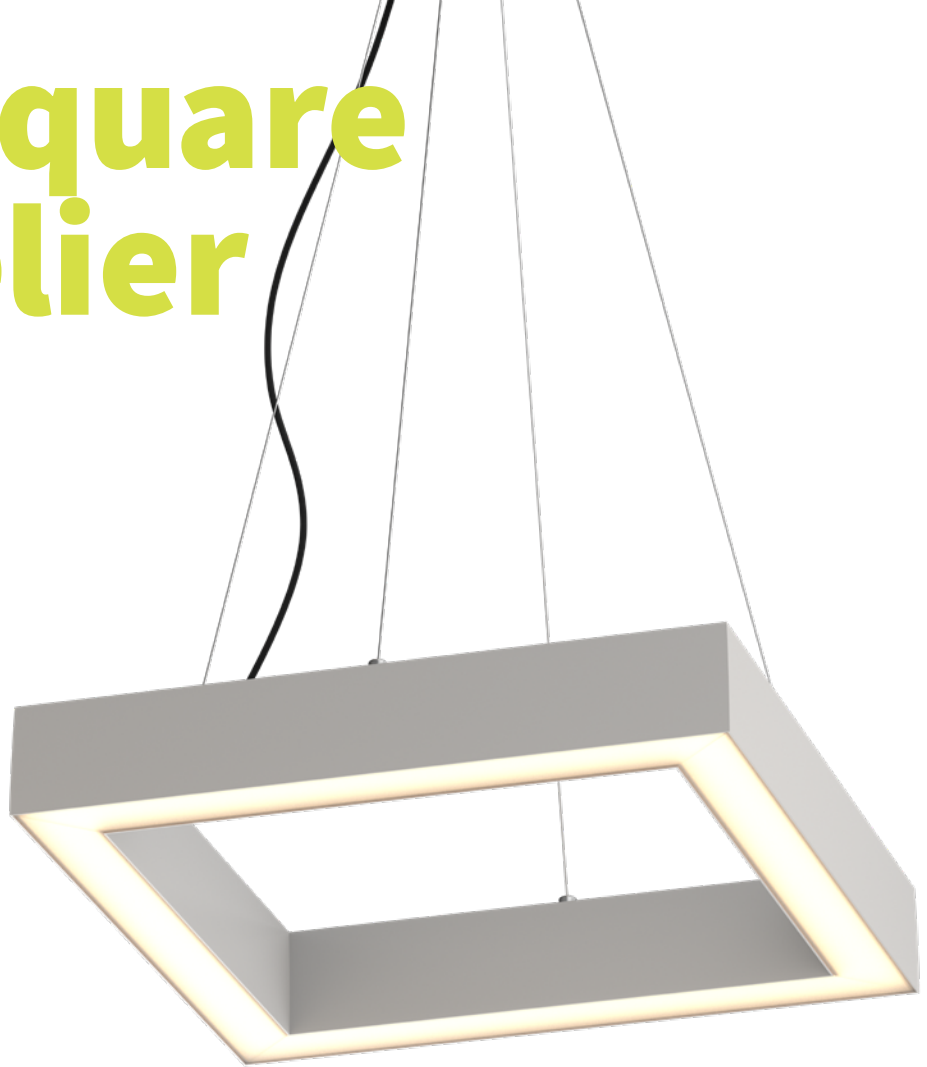

Vesta X chandelier

dimensions

related products

Y shape

triangle

square

hexagon

features

Vesta Triangle chandelier

dimensions

related products

Y shape

X shape

square

hexagon

features

Vesta Square chandelier

dimensions

related products

Y shape

X shape

triangle

hexagon

features