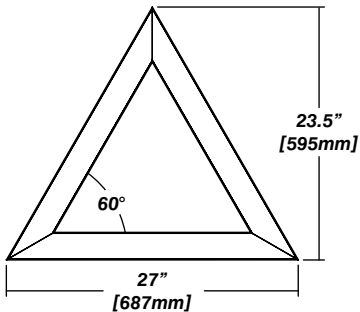

Vesta Chandeliers

Vesta Y chandelier

dimensions

related products

X shape

triangle

square

hexagon

Vesta X chandelier

dimensions

related products

Y shape

triangle

square

hexagon

features

Vesta Triangle chandelier

dimensions

related products

Y shape

X shape

square

hexagon

features

Vesta Square chandelier

dimensions

related products

Y shape

X shape

triangle

hexagon

features