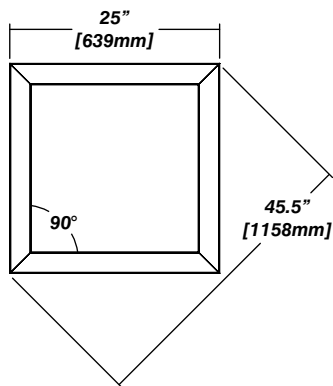

Vesta X chandelier

dimensions

related products

Y shape

triangle

square

hexagon

features

Vesta Triangle chandelier

dimensions

related products

Y shape

X shape

square

hexagon

features

Vesta Square chandelier

dimensions

related products

Y shape

X shape

triangle

hexagon

features

Vesta Hexagon chandelier

dimensions

related products

Y shape

X shape

triangle

square

features