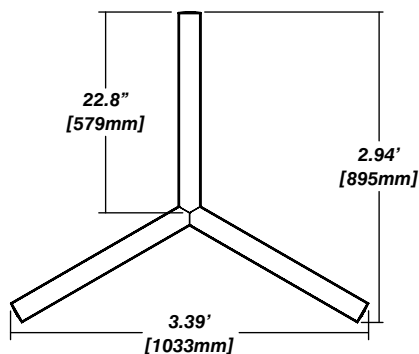

Vesta Chandeliers

Vesta Y chandelier

dimensions

related products

X shape

triangle

square

hexagon

Vesta X chandelier

dimensions

related products

Y shape

triangle

square

hexagon

features

Vesta Triangle chandelier

dimensions

related products

Y shape

X shape

square

hexagon

features

Vesta Hexagon chandelier

dimensions

related products

Y shape

X shape

triangle

square

features