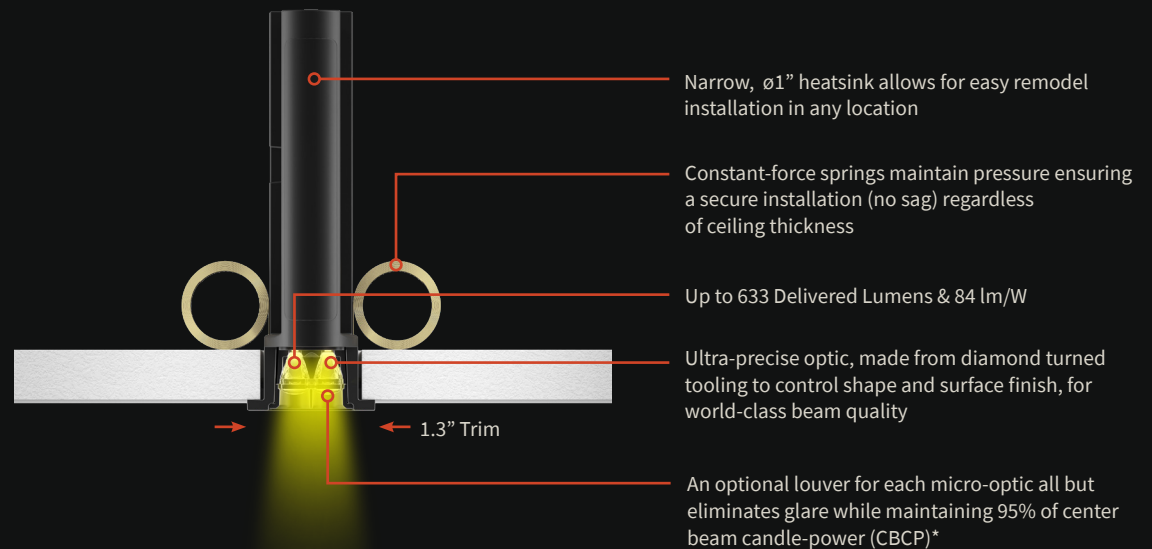

# STENOS 1" SQUARE TRIMMED DOWNLIGHTS

\*optics and light engines are field-changeable

## ALL THE PERFORMANCE OF A STANDARD DOWNLIGHT WITHOUT THE STANDARD SIZE

STENOS 1" Square micro-optic downlights offer a broad range of features in a micro form factor designed to blend in beautifully and quietly while also standing out in terms of its unmatched light quality and performance. Available in both trimmed and trimless, STENOS 1" Downlights feature magnetic

interchangeable beam shaping accessories that allow for meticulous control of an environment. STENOS Downlights are constant voltage, enabling multiple fixtures to operate from a single power supply, resulting in a simplified installation and overall cost savings.

- 1 1" SQUARE TRIMMED DOWNLIGHTS
- 2 3" TRIMMED DOWNLIGHTS
- 3 4' SUSPENDED TRACK SYSTEM