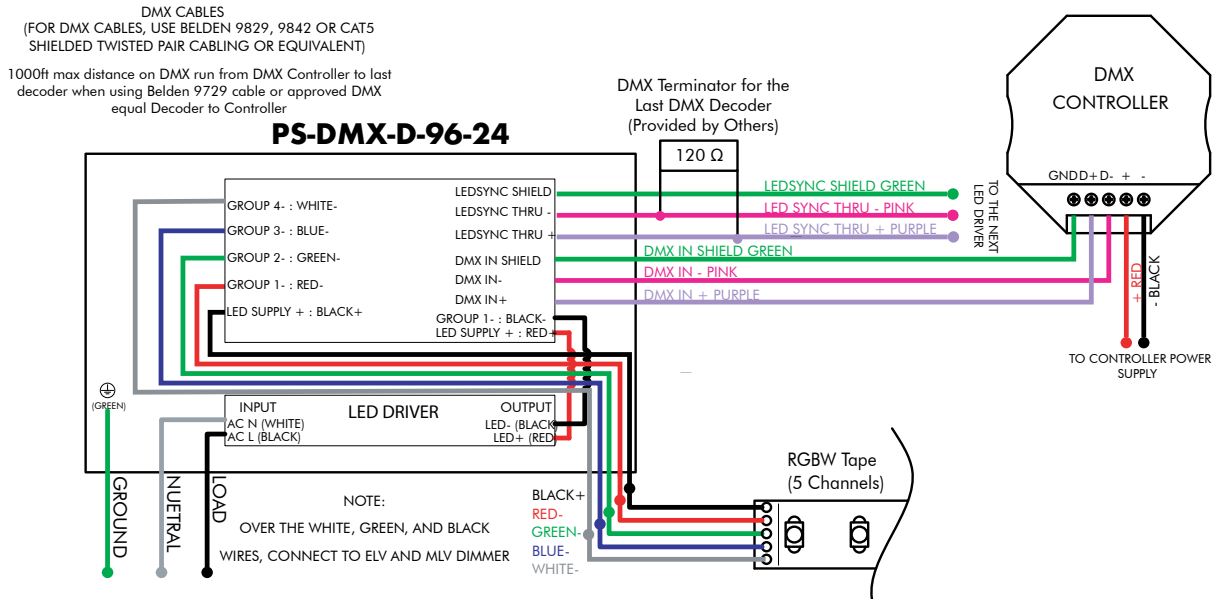

Power Supply Wiring Diagram - RGB, RGBW

Models: PS-XX

7777 Merrimac Ave
Niles, IL 60714
T 224.333.6033
F 224.757.7557
info@luminii.com
www.luminii.com

Please read all instructions prior to installation and keep for future reference!

1. PRODUCT TO BE INSTALLED BY A QUALIFIED ELECTRICIAN.
2. DMX ADDRESSING, PROGRAMMING, AND CONTROL IS REQUIRED AND TO BE PROVIDED BY OTHERS

REVO.1
10062024

2 / 4

RGBW WIRING DIAGRAM

PS-DMX-D-96-24

Power Supply, 120-277VAC- DMX (0.1%)- Dry- 96 Watts- 24 VDC

Do not use wire nuts for any DMX connections.