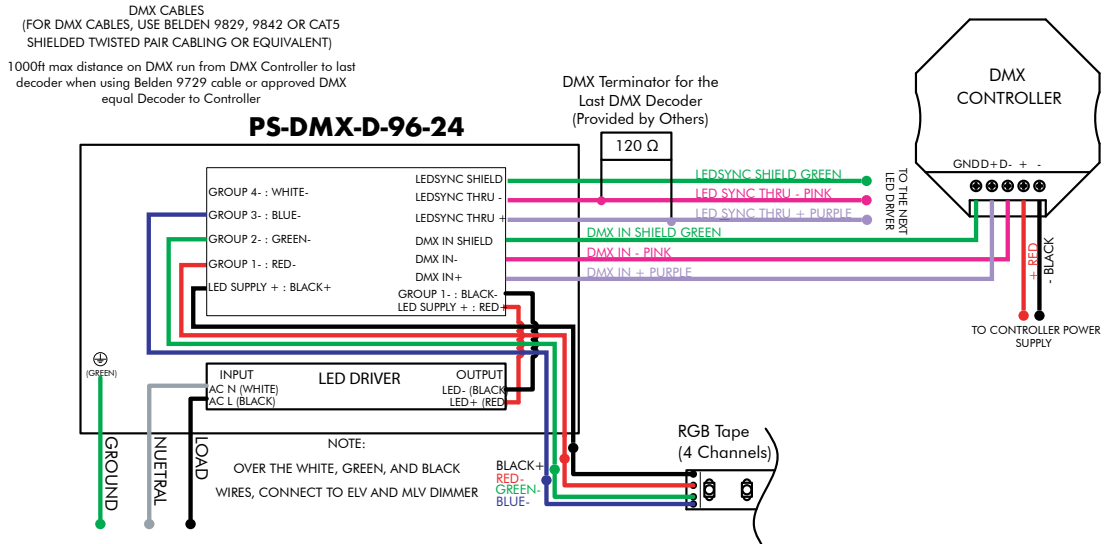

1. PRODUCT TO BE INSTALLED BY A QUALIFIED ELECTRICIAN.
2. DMX ADDRESSING, PROGRAMMING, AND CONTROL IS REQUIRED AND TO BE PROVIDED BY OTHERS

REVO.1  
10062024

1 / 4

## RGB WIRING DIAGRAM

### PS-DMX-D-96-24

Power Supply, 120-277VAC- DMX (0.1%)- Dry- 96 Watts- 24 VDC

**Do not use wire nuts for any DMX connections.**

### PS-DMX-D-3X96-24

Power Supply, 120-277VAC- DMX (0.1%)- Dry- 3x96 Watts- 24 VDC

**Do not use wire nuts for any DMX connections.**