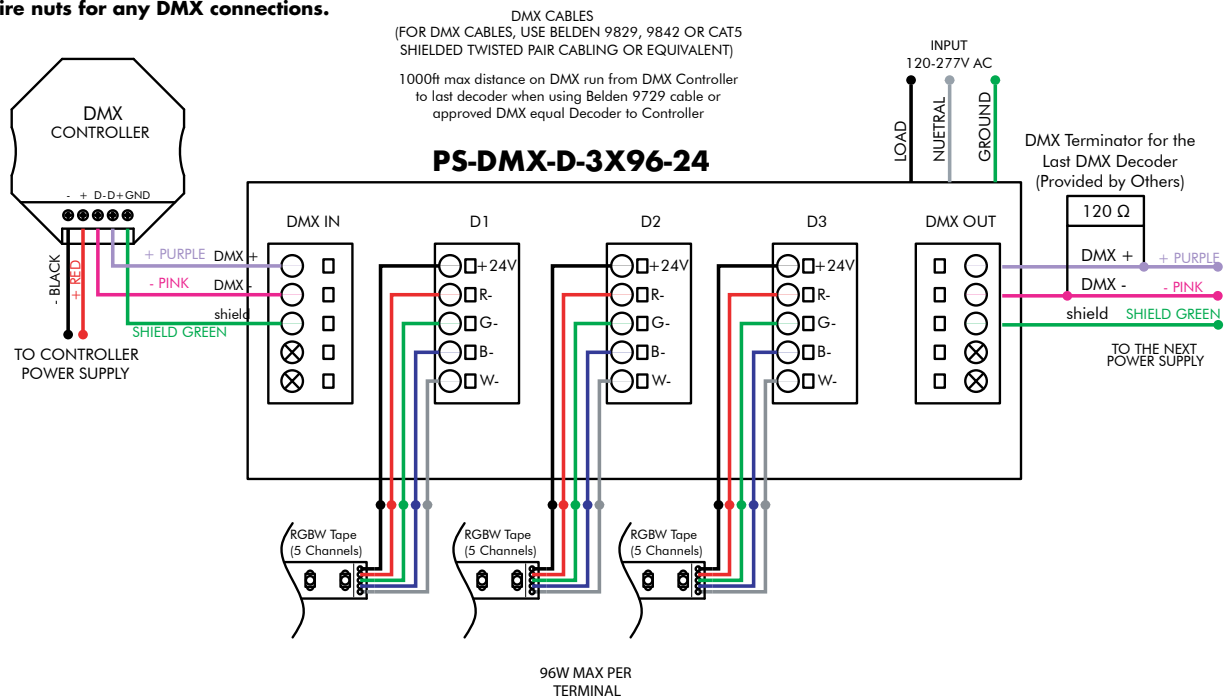

RGBW WIRING DIAGRAM

PS-DMX-D-3X96-24

Power Supply, 120-277VAC- DMX (0.1%)- Dry- 3x96 Watts- 24 VDC

Do not use wire nuts for any DMX connections.