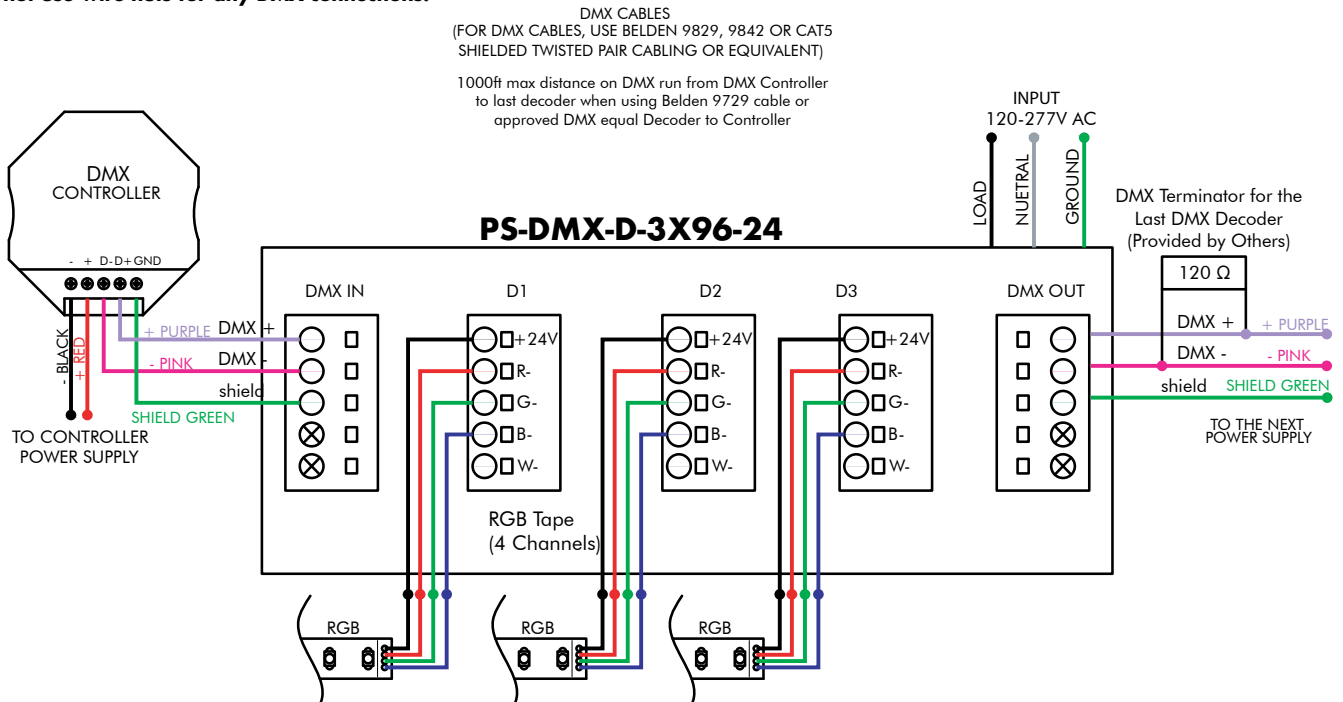

## RGB WIRING DIAGRAM

### PS-DMX-D-96-24

Power Supply, 120-277VAC- DMX (0.1%)- Dry- 96 Watts- 24 VDC

**Do not use wire nuts for any DMX connections.**

### PS-DMX-D-3X96-24

Power Supply, 120-277VAC- DMX (0.1%)- Dry- 3x96 Watts- 24 VDC

**Do not use wire nuts for any DMX connections.**